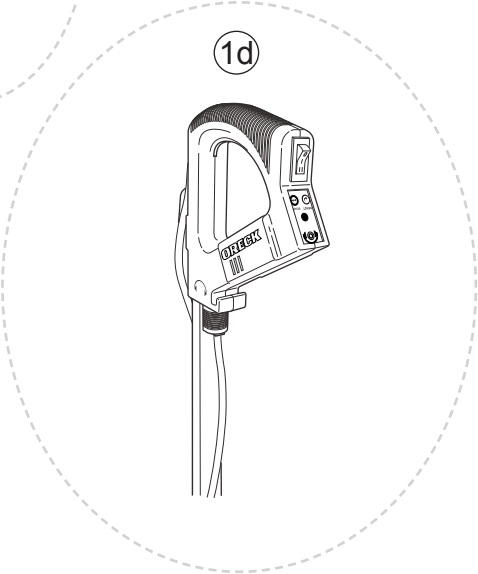

----- Manual continues below -----

Parts Diagram

Parts Assemblies

Part Numbers Listing: XL2400RS / U2420RSQ / XL2330HS / XL2330RS / U2330RD / U2740RD

Regular Bag, No Lights, Foot Switch

#	Item	Order #	Qty.	Pk.			
1a	XL2400RS: Handle Assembly	O-7521906	1	1			
	XL2330HS / XL2330RS / U2420RSQ: Handle Assembly	O-7521901	1	1			
1g	U2330RD: Handle Assembly, <i>includes #38, #55, #56, #57, #82</i>	09-75093-03	1	1			
	U2740RD: Handle Assembly, <i>includes #38, #55, #56, #57, #82</i>	09-75093-01	1	1			
4a	Docking Clip, Rear, Type CC (use w/#67 or order #83)	O-7558301438	1	1			
5	Dust Bag, (8 Pk.) Regular	O-20008					
	Dust Bag, (25 Pk.) Regular	O-200025					
	U2420RSQ: Dust Bag, (8pk.) Hypo	O-20008DW					
	U2420RSQ: Dust bag, (25pk.) Hypo	O-200025DW					
6	XL2400RS: Outer Bag, Dark Gray, Maroon, Maroon	75246-14	1	1			
	XL2330HS: Outer Bag, Lt. Gray, Black, Dark Gray	O-010-0203	1	1			
	XL2400RS / XL2330RS / U2330RD / U2740RD: Outer Bag, Dark Gray, Black, Dark Gray	O-010-0216	1	1			
	U2420RSQ: Outer Bag, Oreck hotel	75246-40	1	1			
7	XL2400RS: Bag Clip, Maroon	09-75078-10	1	1			
	XL2330HS / XL2330RS / U2330RD: Bag Clip, White	09-75078-05	1	1			
	U2740RD: Bag Clip, Black	O-097507819	1	1			
	U2420RSQ: Bag Clip Maroon W/White	09-75078-25	1	1			
8	Connector Assembly Kit, <i>includes items #3 & #84</i>	O-097530857	1	1			
8a	Deflector, Black, Snap Type 1 & 2 Units Only	O-013-3051	1	1			
9	Collar	O-097530857	1	1			
10	Tube Assembly Type 1, 2, 3 & 4 Units Only	O-7518801	1	1			
	Tube Assembly Type 5, 6 & 7 Units Only	O-7519805	1	1			
11	XL2400RS / XL2330HS / XL2330RS / U2420RSQ: Grip, Handle, White	O-010-4173	1	1			
12	Fan Housing Assembly <i>includes Rivet & Spring</i>	O-097534302	1	1			
13	Switch Cover	O-097526601	1	1			
14	Switch Assembly	O-010-8823	1	1			
16	End Cap	O-0134623	1	1			
18	METAXALLOY™ Fan Kit w/Washers	O-097530001	1	1			
19	Fan Seal Cup	O-013-7714	1	1			
20	Cord Set	O-010-2802	1	1			
26	XL2400RS: Housing, Maroon w/Label	09-75430-07	1	1			
	XL2330HS / XL2330RS / U2330RD: Housing, White w/Label	O-097542618	1	1			
	U2740RD: Housing, Black w/Label	09-75430-02	1	1			
	U2420RSQ: Top Cover, Maroon	09-75426-29	1	1			
27	Bumper, White	O-014-0359	1	1			
28	Intake Pivot Assembly <i>with Felt Seal</i>	09-75066-02	1	1			
29	Felt Seal	75065-01	1	1			
32	Felt Seal, Motor	O-010-9605	1	100			
33	Cord Retainer, Round Type 1, 2 & 3 Units Only	O-010-1258	1	1			
	Cord Retainer, Square Type 4, 5, 6 & 7 Units Only	O-030049401	1	1			
34	Motor Assembly Kit	O-017-0020	1	1			
35	Motor Seal	O-010-7716	2	1			
36	Kit, Motor Brush (Large & Small) / Spring	O-7526301	2	2			