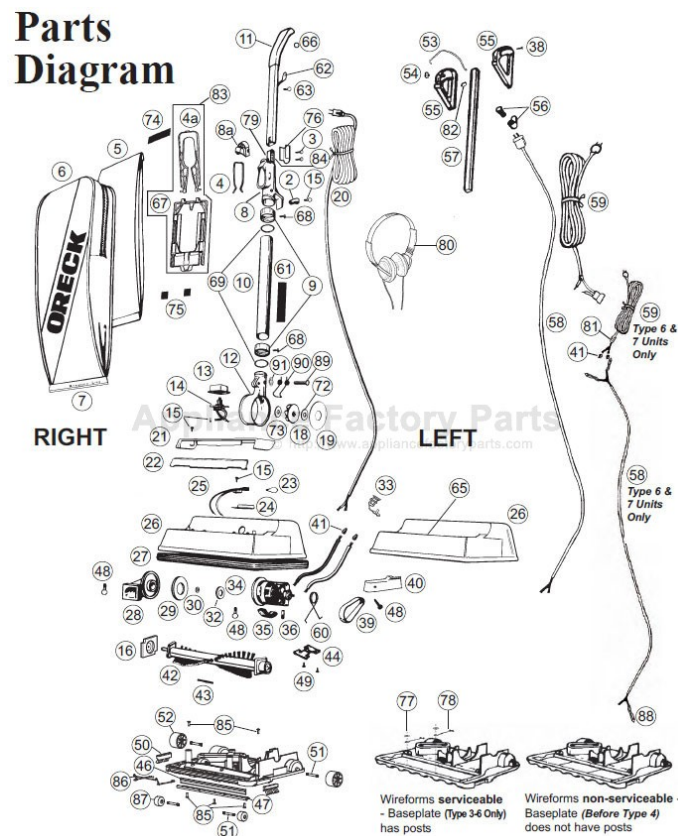

[Find Your Oreck Vacuum Cleaner Parts - Select From 248 Models](#)

----- Manual continues below -----