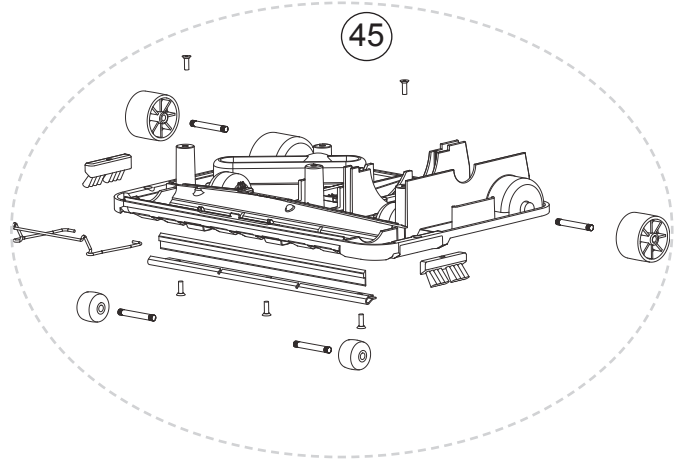

----- Manual continues below -----

Parts Diagram

Parts Assemblies

Part Numbers Listing: XL2400RS / U2420RSQ / XL2330HS / XL2330RS / U2330RD / U2740RD

Regular Bag, No Lights, Foot Switch

#	Item	Order #	Qty.	Pk.			
1a	XL2400RS: Handle Assembly	O-7521906	1	1			
	XL2330HS / XL2330RS / U2420RSQ: Handle Assembly	O-7521901	1	1			
1g	U2330RD: Handle Assembly, <i>includes #38, #55, #56, #57, #82</i>	09-75093-03	1	1			
	U2740RD: Handle Assembly, <i>includes #38, #55, #56, #57, #82</i>	09-75093-01	1	1			
4a	Docking Clip, Rear, Type CC (use w/#67 or order #83)	O-7558301438	1	1			
5	Dust Bag, (8 Pk.) Regular	O-20008					
	Dust Bag, (25 Pk.) Regular	O-200025					
	U2420RSQ: Dust Bag, (8pk.) Hypo	O-20008DW					
	U2420RSQ: Dust bag, (25pk.) Hypo	O-200025DW					
6	XL2400RS: Outer Bag, Dark Gray, Maroon, Maroon	75246-14	1	1			
	XL2330HS: Outer Bag, Lt. Gray, Black, Dark Gray	O-010-0203	1	1			
	XL2400RS / XL2330RS / U2330RD / U2740RD: Outer Bag, Dark Gray, Black, Dark Gray	O-010-0216	1	1			
	U2420RSQ: Outer Bag, Oreck hotel	75246-40	1	1			
7	XL2400RS: Bag Clip, Maroon	09-75078-10	1	1			
	XL2330HS / XL2330RS / U2330RD: Bag Clip, White	09-75078-05	1	1			
	U2740RD: Bag Clip, Black	O-097507819	1	1			
	U2420RSQ: Bag Clip Maroon W/White	09-75078-25	1	1			
8	Connector Assembly Kit, <i>includes items #3 & #84</i>	O-097530857	1	1			
8a	Deflector, Black, Snap Type 1 & 2 Units Only	O-013-3051	1	1			
9	Collar	O-097530857	1	1			
10	Tube Assembly Type 1, 2, 3 & 4 Units Only	O-7518801	1	1			
	Tube Assembly Type 5, 6 & 7 Units Only	O-7519805	1	1			
11	XL2400RS / XL2330HS / XL2330RS / U2420RSQ: Grip, Handle, White	O-010-4173	1	1			
12	Fan Housing Assembly <i>includes Rivet & Spring</i>	O-097534302	1	1			
13	Switch Cover	O-097526601	1	1			
14	Switch Assembly	O-010-8823	1	1			
16	End Cap	O-0134623	1	1			
18	METAXALLOY™ Fan Kit w/Washers	O-097530001	1	1			
19	Fan Seal Cup	O-013-7714	1	1			
20	Cord Set	O-010-2802	1	1			
26	XL2400RS: Housing, Maroon w/Label	09-75430-07	1	1			
	XL2330HS / XL2330RS / U2330RD: Housing, White w/Label	O-097542618	1	1			
	U2740RD: Housing, Black w/Label	09-75430-02	1	1			
	U2420RSQ: Top Cover, Maroon	09-75426-29	1	1			
27	Bumper, White	O-014-0359	1	1			
28	Intake Pivot Assembly <i>with Felt Seal</i>	09-75066-02	1	1			
29	Felt Seal	75065-01	1	1			
32	Felt Seal, Motor	O-010-9605	1	100			
33	Cord Retainer, Round Type 1, 2 & 3 Units Only	O-010-1258	1	1			
	Cord Retainer, Square Type 4, 5, 6 & 7 Units Only	O-030049401	1	1			
34	Motor Assembly Kit	O-017-0020	1	1			
35	Motor Seal	O-010-7716	2	1			
36	Kit, Motor Brush (Large & Small) / Spring	O-7526301	2	2			