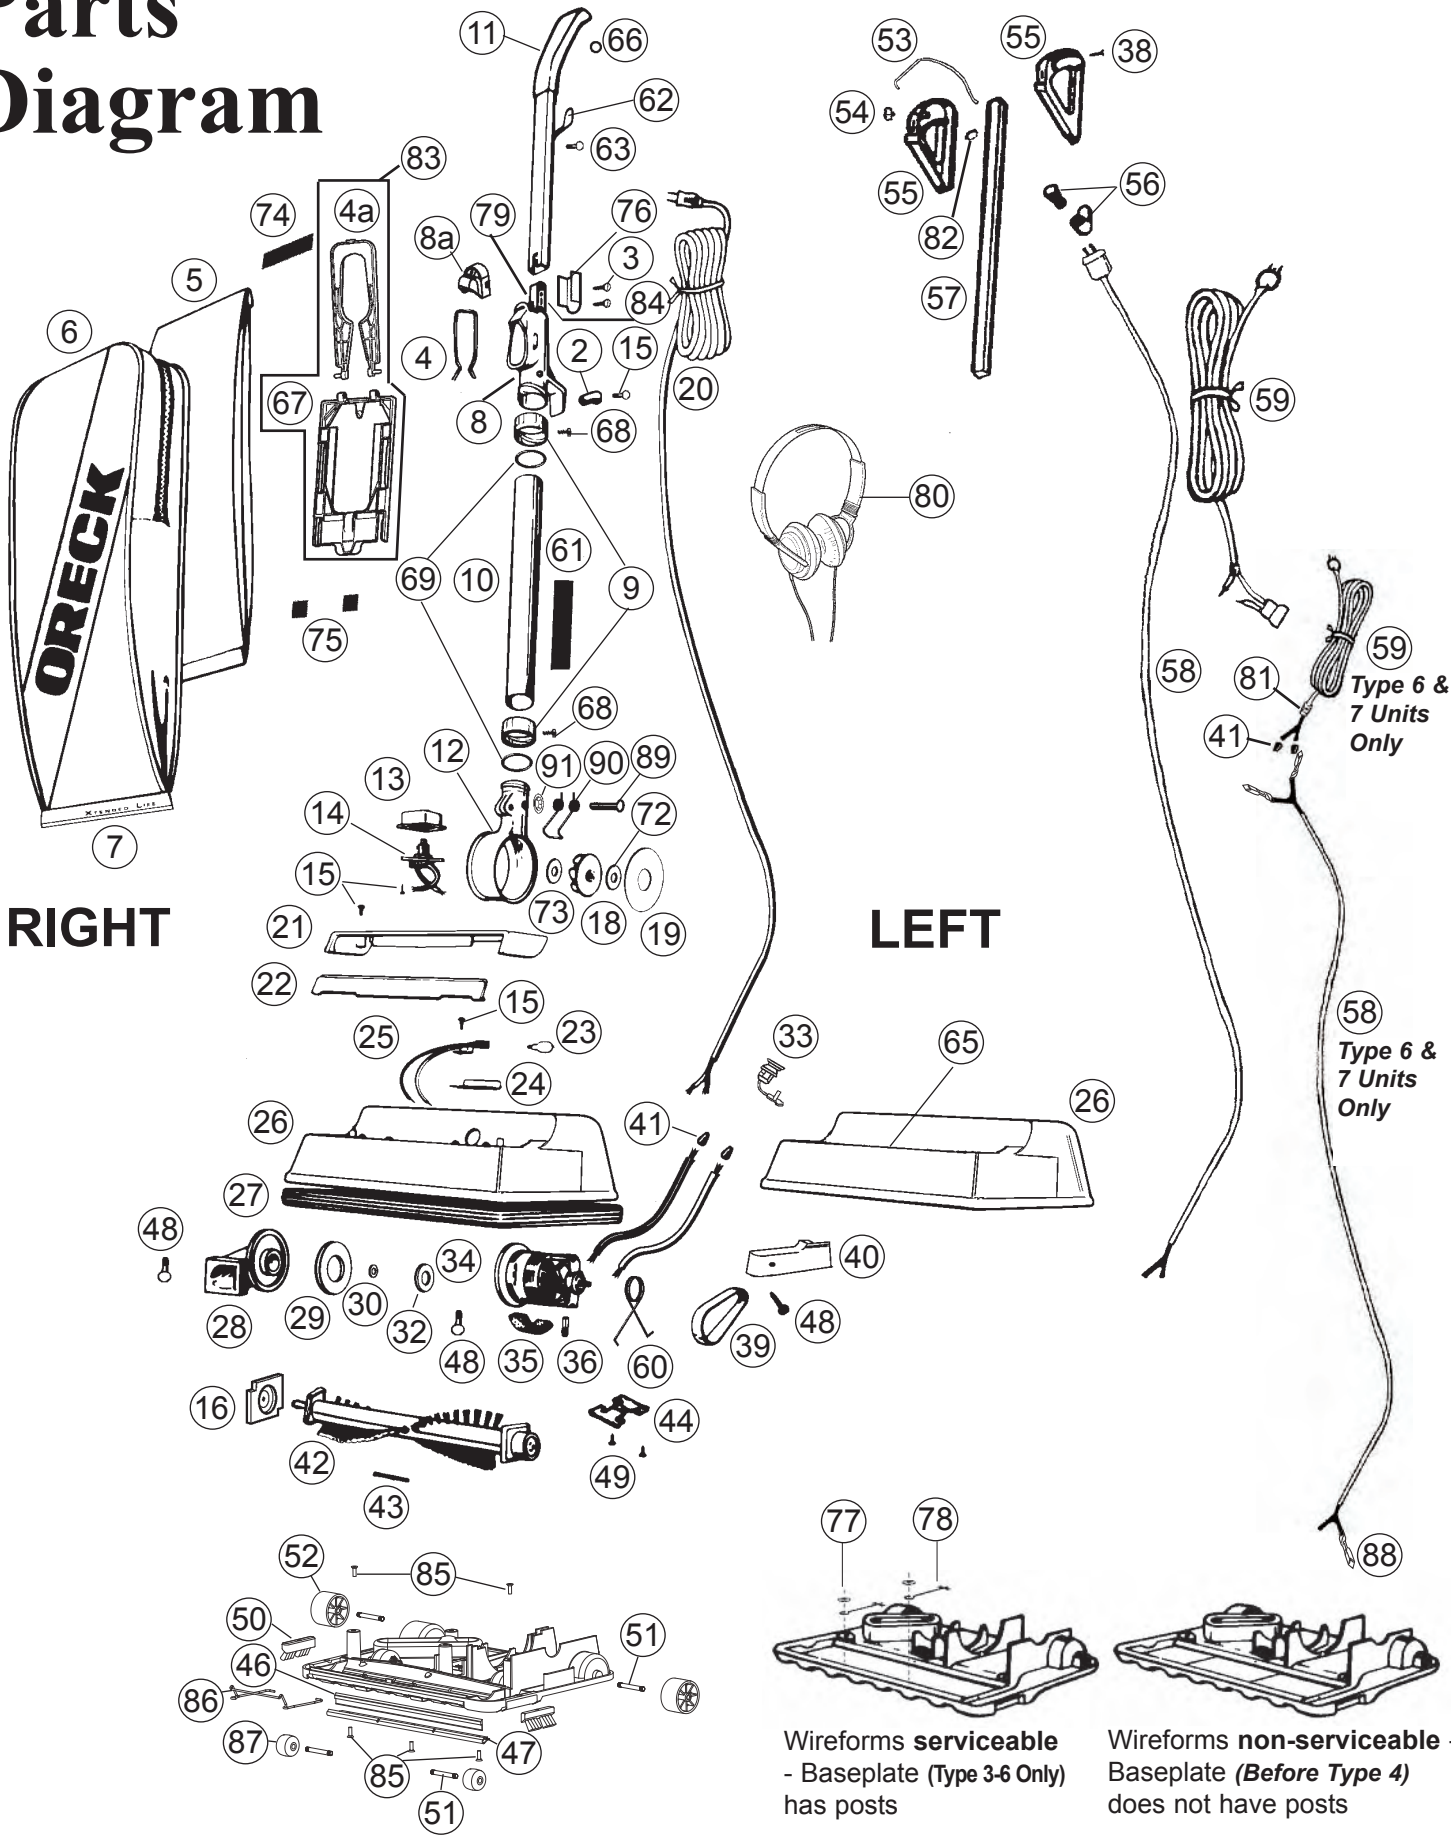

----- Manual continues below -----

Parts Diagram

Parts Assemblies

Part Numbers Listing: XL2400RS / U2420RSQ / XL2330HS / XL2330RS / U2330RD / U2740RD

Regular Bag, No Lights, Foot Switch

#	Item	Order #	Qty.	Pk.			
1a	XL2400RS: Handle Assembly	O-7521906	1	1			
	XL2330HS / XL2330RS / U2420RSQ: Handle Assembly	O-7521901	1	1			
1g	U2330RD: Handle Assembly, <i>includes #38, #55, #56, #57, #82</i>	09-75093-03	1	1			
	U2740RD: Handle Assembly, <i>includes #38, #55, #56, #57, #82</i>	09-75093-01	1	1			
4a	Docking Clip, Rear, Type CC (use w/#67 or order #83)	O-7558301438	1	1			
5	Dust Bag, (8 Pk.) Regular	O-20008					
	Dust Bag, (25 Pk.) Regular	O-200025					
	U2420RSQ: Dust Bag, (8pk.) Hypo	O-20008DW					
	U2420RSQ: Dust bag, (25pk.) Hypo	O-200025DW					
6	XL2400RS: Outer Bag, Dark Gray, Maroon, Maroon	75246-14	1	1			
	XL2330HS: Outer Bag, Lt. Gray, Black, Dark Gray	O-010-0203	1	1			
	XL2400RS / XL2330RS / U2330RD / U2740RD: Outer Bag, Dark Gray, Black, Dark Gray	O-010-0216	1	1			
	U2420RSQ: Outer Bag, Oreck hotel	75246-40	1	1			
7	XL2400RS: Bag Clip, Maroon	09-75078-10	1	1			
	XL2330HS / XL2330RS / U2330RD: Bag Clip, White	09-75078-05	1	1			
	U2740RD: Bag Clip, Black	O-097507819	1	1			
	U2420RSQ: Bag Clip Maroon W/White	09-75078-25	1	1			
8	Connector Assembly Kit, <i>includes items #3 & #84</i>	O-097530857	1	1			
8a	Deflector, Black, Snap Type 1 & 2 Units Only	O-013-3051	1	1			
9	Collar	O-097530857	1	1			
10	Tube Assembly Type 1, 2, 3 & 4 Units Only	O-7518801	1	1			
	Tube Assembly Type 5, 6 & 7 Units Only	O-7519805	1	1			
11	XL2400RS / XL2330HS / XL2330RS / U2420RSQ: Grip, Handle, White	O-010-4173	1	1			
12	Fan Housing Assembly <i>includes Rivet & Spring</i>	O-097534302	1	1			
13	Switch Cover	O-097526601	1	1			
14	Switch Assembly	O-010-8823	1	1			
16	End Cap	O-0134623	1	1			
18	METAXALLOY™ Fan Kit w/Washers	O-097530001	1	1			
19	Fan Seal Cup	O-013-7714	1	1			
20	Cord Set	O-010-2802	1	1			
26	XL2400RS: Housing, Maroon w/Label	09-75430-07	1	1			
	XL2330HS / XL2330RS / U2330RD: Housing, White w/Label	O-097542618	1	1			
	U2740RD: Housing, Black w/Label	09-75430-02	1	1			
	U2420RSQ: Top Cover, Maroon	09-75426-29	1	1			
27	Bumper, White	O-014-0359	1	1			
28	Intake Pivot Assembly <i>with Felt Seal</i>	09-75066-02	1	1			
29	Felt Seal	75065-01	1	1			
32	Felt Seal, Motor	O-010-9605	1	100			
33	Cord Retainer, Round Type 1, 2 & 3 Units Only	O-010-1258	1	1			
	Cord Retainer, Square Type 4, 5, 6 & 7 Units Only	O-030049401	1	1			
34	Motor Assembly Kit	O-017-0020	1	1			
35	Motor Seal	O-010-7716	2	1			
36	Kit, Motor Brush (Large & Small) / Spring	O-7526301	2	2			