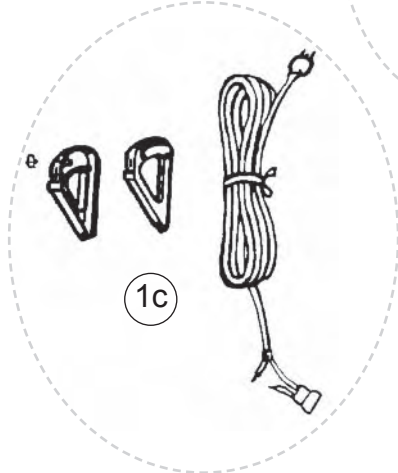

----- Manual continues below -----

Parts Diagram

Parts Assemblies

Part Numbers Listing: XL2400RS / U2420RSQ / XL2330HS / XL2330RS / U2330RD / U2740RD

Regular Bag, No Lights, Foot Switch

#	Item	Order #	Qty.	Pk.			
1a	XL2400RS: Handle Assembly	O-7521906	1	1			
	XL2330HS / XL2330RS / U2420RSQ: Handle Assembly	O-7521901	1	1			
1g	U2330RD: Handle Assembly, <i>includes #38, #55, #56, #57, #82</i>	09-75093-03	1	1			
	U2740RD: Handle Assembly, <i>includes #38, #55, #56, #57, #82</i>	09-75093-01	1	1			
4a	Docking Clip, Rear, Type CC (use w/#67 or order #83)	O-7558301438	1	1			
5	Dust Bag, (8 Pk.) Regular	O-20008					
	Dust Bag, (25 Pk.) Regular	O-200025					
	U2420RSQ: Dust Bag, (8pk.) Hypo	O-20008DW					
	U2420RSQ: Dust bag, (25pk.) Hypo	O-200025DW					
6	XL2400RS: Outer Bag, Dark Gray, Maroon, Maroon	75246-14	1	1			
	XL2330HS: Outer Bag, Lt. Gray, Black, Dark Gray	O-010-0203	1	1			
	XL2400RS / XL2330RS / U2330RD / U2740RD: Outer Bag, Dark Gray, Black, Dark Gray	O-010-0216	1	1			
	U2420RSQ: Outer Bag, Oreck hotel	75246-40	1	1			
7	XL2400RS: Bag Clip, Maroon	09-75078-10	1	1			
	XL2330HS / XL2330RS / U2330RD: Bag Clip, White	09-75078-05	1	1			
	U2740RD: Bag Clip, Black	O-097507819	1	1			
	U2420RSQ: Bag Clip Maroon W/White	09-75078-25	1	1			
8	Connector Assembly Kit, <i>includes items #3 & #84</i>	O-097530857	1	1			
8a	Deflector, Black, Snap Type 1 & 2 Units Only	O-013-3051	1	1			
9	Collar	O-097530857	1	1			
10	Tube Assembly Type 1, 2, 3 & 4 Units Only	O-7518801	1	1			
	Tube Assembly Type 5, 6 & 7 Units Only	O-7519805	1	1			
11	XL2400RS / XL2330HS / XL2330RS / U2420RSQ: Grip, Handle, White	O-010-4173	1	1			
12	Fan Housing Assembly <i>includes Rivet & Spring</i>	O-097534302	1	1			
13	Switch Cover	O-097526601	1	1			
14	Switch Assembly	O-010-8823	1	1			
16	End Cap	O-0134623	1	1			
18	METAXALLOY™ Fan Kit w/Washers	O-097530001	1	1			
19	Fan Seal Cup	O-013-7714	1	1			
20	Cord Set	O-010-2802	1	1			
26	XL2400RS: Housing, Maroon w/Label	09-75430-07	1	1			
	XL2330HS / XL2330RS / U2330RD: Housing, White w/Label	O-097542618	1	1			
	U2740RD: Housing, Black w/Label	09-75430-02	1	1			
	U2420RSQ: Top Cover, Maroon	09-75426-29	1	1			
27	Bumper, White	O-014-0359	1	1			
28	Intake Pivot Assembly <i>with Felt Seal</i>	09-75066-02	1	1			
29	Felt Seal	75065-01	1	1			
32	Felt Seal, Motor	O-010-9605	1	100			
33	Cord Retainer, Round Type 1, 2 & 3 Units Only	O-010-1258	1	1			
	Cord Retainer, Square Type 4, 5, 6 & 7 Units Only	O-030049401	1	1			
34	Motor Assembly Kit	O-017-0020	1	1			
35	Motor Seal	O-010-7716	2	1			
36	Kit, Motor Brush (Large & Small) / Spring	O-7526301	2	2			