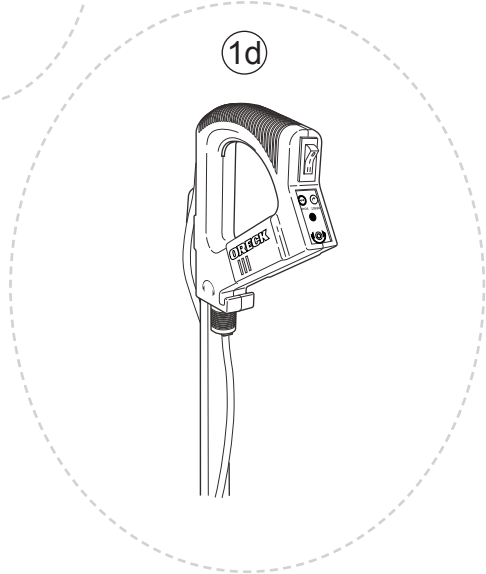

Part Numbers Listing: XL2450RH

Lights, Helping Hand Handle

#	Item	Order #					
1b	Handle Assembly <i>includes items #38, #53, #54, #55, #56, #57, #59</i>	09-75288-62 ORDER 1e			NLA	NLA	NLA
1e	Kit, Retro, Handle Assembly, Residential, White, <i>includes items #38, #54, #55, #58, #59, #81, #82 Type 1, 2, 3, 4 & 5 Units Only</i>	09-75612-01					
4a	Docking Clip, Rear, Type CC (use w/#67 or order #83)	75583-03-0000					
5	Dust Bag, (8 Pk.) Regular	CCPK8					
	Dust Bag, (25 Pk.) Regular	CCPK25					
	Dust Bag, (8 Pk.) Hypo Allergenic	CCPK8DW					
	Dust Bag, (25 Pk.) Hypo Allergenic	CCPK25DW					
6	Outer Bag, Grey, Maroon, Maroon	75246-20					
7	Bag Clip, Maroon	09-75078-13					
8	Connector Assembly Kit, <i>includes items #3 & #84</i>	09-75308-57					
9	Collar	75309-02-0327					
10	Tube Assembly Type 1, 2, 3 & 4 Units Only	75188-01					
	Tube Assembly Type 5 Units Only	75198-05					
12	Fan Housing Assembly <i>includes Rivet & Spring</i>	09-75343-03					
16	End Cap	0134623					
18	METAXALLOY™ Fan Kit w/Washers	09-75300-01					
19	Fan Seal Cup	75012-01					
20	Cord Set	see #59					
21	Lamp Housing w/Reflectors, Maroon	09-75073-61					
22	Lens	75058-01-0329					
23	Bulb	00965-0019					
24	Bulb Reflector	75034-01					
25	Lamp Holder	75539-01					
26	Housing w/Reflectors, Light Gray	09-75429-03					
27	Bumper, White	75181-03					
28	Intake Pivot Assembly <i>with Felt Seal</i>	09-75066-02					
29	Felt Seal	75065-01					
32	Felt Seal, Motor	75117-01M					
33	Cord Retainer, Round Type 1, 2 & 3 Units Only	03-00455-02					
	Cord Retainer, Square Type 4 & 5 Units Only	03-00494-01					
34	Motor Assembly Kit	09-75505-01					
35	Motor Seal	75095-01					
36	Kit, Motor Brush (Large & Small) / Spring	09-75514-01					
39	Drive Belt, (3 Pk.)	0300604					
39a	Drive Belt, Single	75024-01					
40	Door Belt, Maroon	75057-01-437					
42	Brush Roll, Plastic Pulley	75202-01					
43	Seal, Baseplate	75008-01					
44	Plastic Detent, (uses 2 #49 screws)	75299-01					