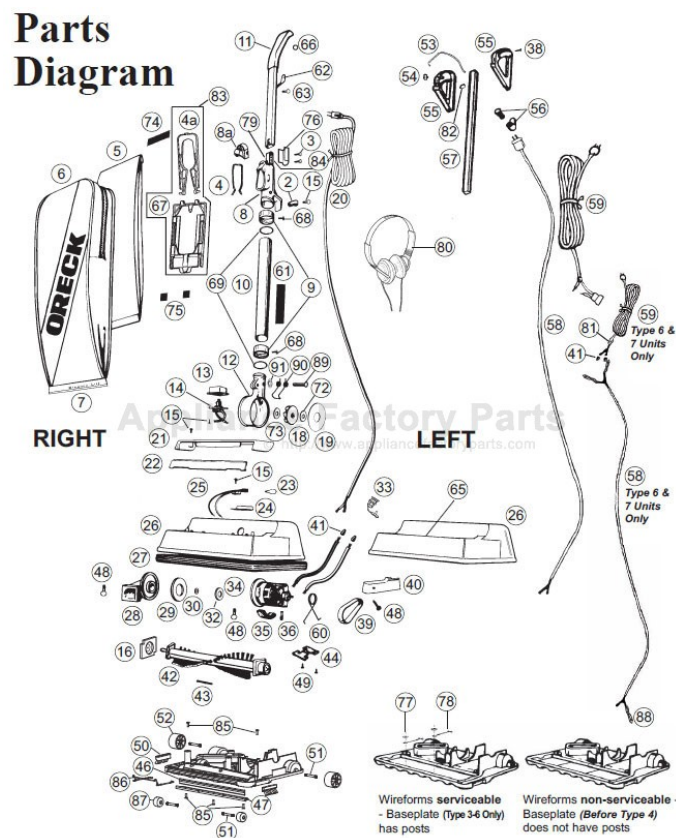

Oreck XL2450RH Owner's Manual

[Shop genuine replacement parts for Oreck XL2450RH](#)

[Find Your Oreck Vacuum Cleaner Parts - Select From 248 Models](#)

----- Manual continues below -----