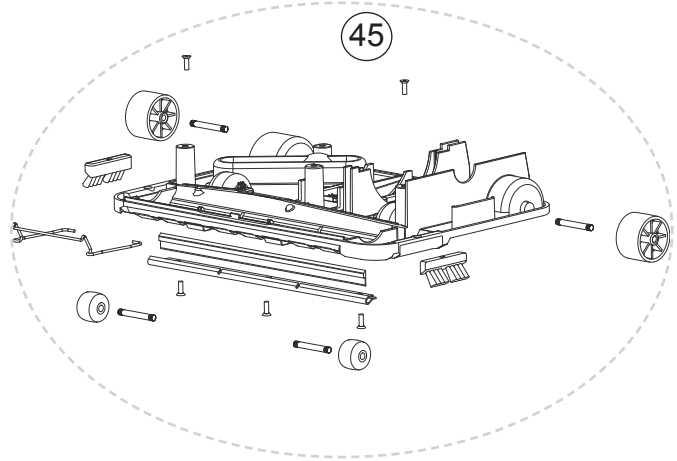

Part Numbers Listing: XL2450RH

Lights, Helping Hand Handle

#	Item	Order #					
1b	Handle Assembly <i>includes items #38, #53, #54, #55, #56, #57, #59</i>	09-75288-62 ORDER 1e			NLA	NLA	NLA
1e	Kit, Retro, Handle Assembly, Residential, White, <i>includes items #38, #54, #55, #58, #59, #81, #82 Type 1, 2, 3, 4 & 5 Units Only</i>	09-75612-01					
4a	Docking Clip, Rear, Type CC (use w/#67 or order #83)	75583-03-0000					
5	Dust Bag, (8 Pk.) Regular	CCPK8					
	Dust Bag, (25 Pk.) Regular	CCPK25					
	Dust Bag, (8 Pk.) Hypo Allergenic	CCPK8DW					
	Dust Bag, (25 Pk.) Hypo Allergenic	CCPK25DW					
6	Outer Bag, Grey, Maroon, Maroon	75246-20					
7	Bag Clip, Maroon	09-75078-13					
8	Connector Assembly Kit, <i>includes items #3 & #84</i>	09-75308-57					
9	Collar	75309-02-0327					
10	Tube Assembly Type 1, 2, 3 & 4 Units Only	75188-01					
	Tube Assembly Type 5 Units Only	75198-05					
12	Fan Housing Assembly <i>includes Rivet & Spring</i>	09-75343-03					
16	End Cap	0134623					
18	METAXALLOY™ Fan Kit w/Washers	09-75300-01					
19	Fan Seal Cup	75012-01					
20	Cord Set	see #59					
21	Lamp Housing w/Reflectors, Maroon	09-75073-61					
22	Lens	75058-01-0329					
23	Bulb	00965-0019					
24	Bulb Reflector	75034-01					
25	Lamp Holder	75539-01					
26	Housing w/Reflectors, Light Gray	09-75429-03					
27	Bumper, White	75181-03					
28	Intake Pivot Assembly <i>with Felt Seal</i>	09-75066-02					
29	Felt Seal	75065-01					
32	Felt Seal, Motor	75117-01M					
33	Cord Retainer, Round Type 1, 2 & 3 Units Only	03-00455-02					
	Cord Retainer, Square Type 4 & 5 Units Only	03-00494-01					
34	Motor Assembly Kit	09-75505-01					
35	Motor Seal	75095-01					
36	Kit, Motor Brush (Large & Small) / Spring	09-75514-01					
39	Drive Belt, (3 Pk.)	0300604					
39a	Drive Belt, Single	75024-01					
40	Door Belt, Maroon	75057-01-437					
42	Brush Roll, Plastic Pulley	75202-01					
43	Seal, Baseplate	75008-01					
44	Plastic Detent, (uses 2 #49 screws)	75299-01					