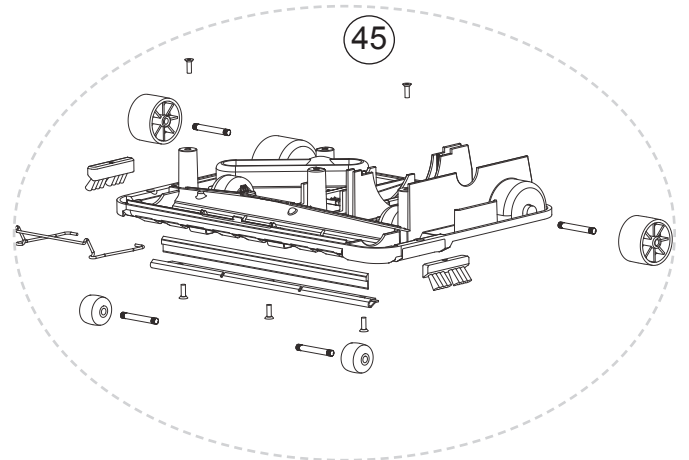

Parts Diagram

RIGHT

LEFT

Parts Assemblies

Part Numbers Listing: XL2450RH

Lights, Helping Hand Handle

#	Item	Order #					
1b	Handle Assembly <i>includes items #38, #53, #54, #55, #56, #57, #59</i>	09-75288-62 ORDER 1e			NLA	NLA	NLA
1e	Kit, Retro, Handle Assembly, Residential, White, <i>includes items #38, #54, #55, #58, #59, #81, #82 Type 1, 2, 3, 4 & 5 Units Only</i>	09-75612-01					
4a	Docking Clip, Rear, Type CC (use w/#67 or order #83)	75583-03-0000					
5	Dust Bag, (8 Pk.) Regular	CCPK8					
	Dust Bag, (25 Pk.) Regular	CCPK25					
	Dust Bag, (8 Pk.) Hypo Allergenic	CCPK8DW					
	Dust Bag, (25 Pk.) Hypo Allergenic	CCPK25DW					
6	Outer Bag, Grey, Maroon, Maroon	75246-20					
7	Bag Clip, Maroon	09-75078-13					
8	Connector Assembly Kit, <i>includes items #3 & #84</i>	09-75308-57					
9	Collar	75309-02-0327					
10	Tube Assembly Type 1, 2, 3 & 4 Units Only	75188-01					
	Tube Assembly Type 5 Units Only	75198-05					
12	Fan Housing Assembly <i>includes Rivet & Spring</i>	09-75343-03					
16	End Cap	0134623					
18	METAXALLOY™ Fan Kit w/Washers	09-75300-01					
19	Fan Seal Cup	75012-01					
20	Cord Set	see #59					
21	Lamp Housing w/Reflectors, Maroon	09-75073-61					
22	Lens	75058-01-0329					
23	Bulb	00965-0019					
24	Bulb Reflector	75034-01					
25	Lamp Holder	75539-01					
26	Housing w/Reflectors, Light Gray	09-75429-03					
27	Bumper, White	75181-03					
28	Intake Pivot Assembly <i>with Felt Seal</i>	09-75066-02					
29	Felt Seal	75065-01					
32	Felt Seal, Motor	75117-01M					
33	Cord Retainer, Round Type 1, 2 & 3 Units Only	03-00455-02					
	Cord Retainer, Square Type 4 & 5 Units Only	03-00494-01					
34	Motor Assembly Kit	09-75505-01					
35	Motor Seal	75095-01					
36	Kit, Motor Brush (Large & Small) / Spring	09-75514-01					
39	Drive Belt, (3 Pk.)	0300604					
39a	Drive Belt, Single	75024-01					
40	Door Belt, Maroon	75057-01-437					
42	Brush Roll, Plastic Pulley	75202-01					
43	Seal, Baseplate	75008-01					
44	Plastic Detent, (uses 2 #49 screws)	75299-01					