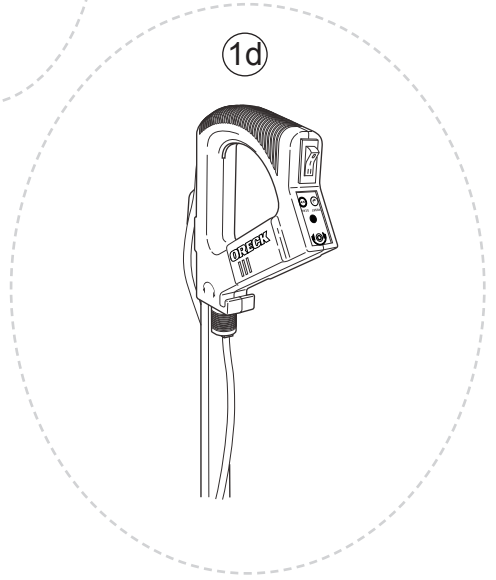

Parts Diagram

RIGHT

LEFT

Parts Assemblies

Part Numbers Listing: XL2450RH

Lights, Helping Hand Handle

#	Item	Order #					
1b	Handle Assembly <i>includes items #38, #53, #54, #55, #56, #57, #59</i>	09-75288-62 ORDER 1e			NLA	NLA	NLA
1e	Kit, Retro, Handle Assembly, Residential, White, <i>includes items #38, #54, #55, #58, #59, #81, #82 Type 1, 2, 3, 4 & 5 Units Only</i>	09-75612-01					
4a	Docking Clip, Rear, Type CC (use w/#67 or order #83)	75583-03-0000					
5	Dust Bag, (8 Pk.) Regular	CCPK8					
	Dust Bag, (25 Pk.) Regular	CCPK25					
	Dust Bag, (8 Pk.) Hypo Allergenic	CCPK8DW					
	Dust Bag, (25 Pk.) Hypo Allergenic	CCPK25DW					
6	Outer Bag, Grey, Maroon, Maroon	75246-20					
7	Bag Clip, Maroon	09-75078-13					
8	Connector Assembly Kit, <i>includes items #3 & #84</i>	09-75308-57					
9	Collar	75309-02-0327					
10	Tube Assembly Type 1, 2, 3 & 4 Units Only	75188-01					
	Tube Assembly Type 5 Units Only	75198-05					
12	Fan Housing Assembly <i>includes Rivet & Spring</i>	09-75343-03					
16	End Cap	0134623					
18	METAXALLOY™ Fan Kit w/Washers	09-75300-01					
19	Fan Seal Cup	75012-01					
20	Cord Set	see #59					
21	Lamp Housing w/Reflectors, Maroon	09-75073-61					
22	Lens	75058-01-0329					
23	Bulb	00965-0019					
24	Bulb Reflector	75034-01					
25	Lamp Holder	75539-01					
26	Housing w/Reflectors, Light Gray	09-75429-03					
27	Bumper, White	75181-03					
28	Intake Pivot Assembly <i>with Felt Seal</i>	09-75066-02					
29	Felt Seal	75065-01					
32	Felt Seal, Motor	75117-01M					
33	Cord Retainer, Round Type 1, 2 & 3 Units Only	03-00455-02					
	Cord Retainer, Square Type 4 & 5 Units Only	03-00494-01					
34	Motor Assembly Kit	09-75505-01					
35	Motor Seal	75095-01					
36	Kit, Motor Brush (Large & Small) / Spring	09-75514-01					
39	Drive Belt, (3 Pk.)	0300604					
39a	Drive Belt, Single	75024-01					
40	Door Belt, Maroon	75057-01-437					
42	Brush Roll, Plastic Pulley	75202-01					
43	Seal, Baseplate	75008-01					
44	Plastic Detent, (uses 2 #49 screws)	75299-01					