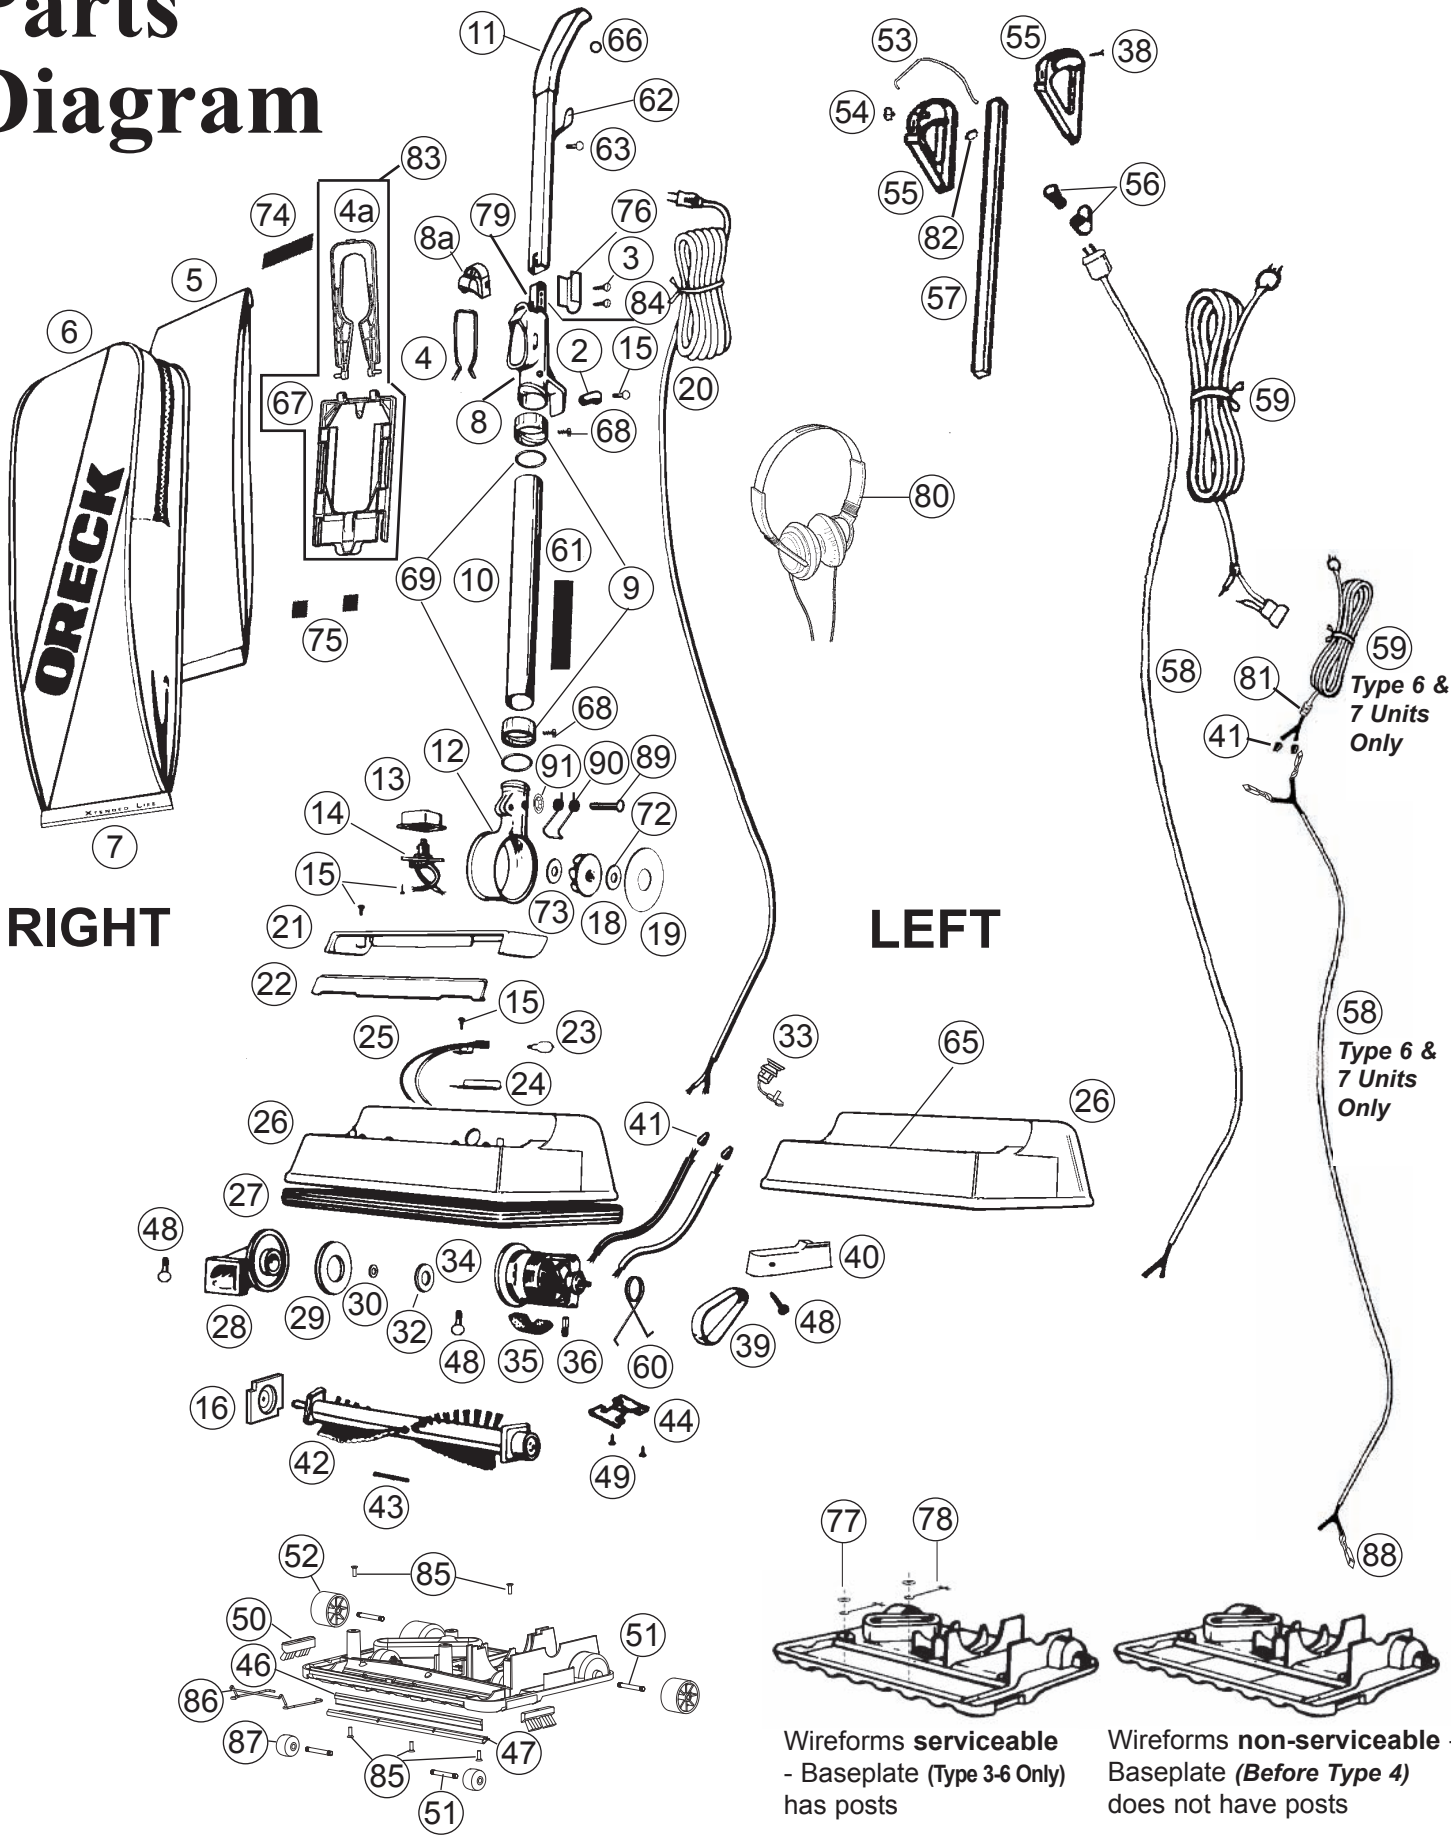

Parts Diagram