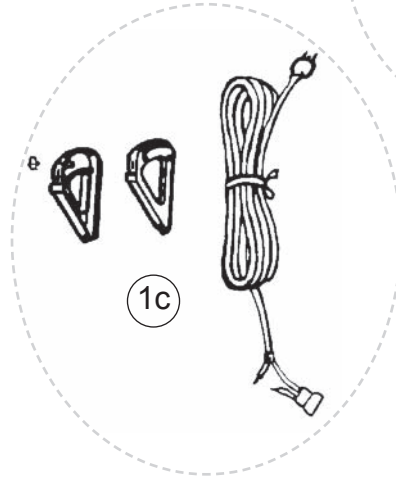

Parts Diagram

RIGHT

LEFT

Parts Assemblies

Part Numbers Listing: XL2450RH

Lights, Helping Hand Handle

#	Item	Order #					
1b	Handle Assembly <i>includes items #38, #53, #54, #55, #56, #57, #59</i>	09-75288-62 ORDER 1e			NLA	NLA	NLA
1e	Kit, Retro, Handle Assembly, Residential, White, <i>includes items #38, #54, #55, #58, #59, #81, #82 Type 1, 2, 3, 4 & 5 Units Only</i>	09-75612-01					
4a	Docking Clip, Rear, Type CC (use w/#67 or order #83)	75583-03-0000					
5	Dust Bag, (8 Pk.) Regular	CCPK8					
	Dust Bag, (25 Pk.) Regular	CCPK25					
	Dust Bag, (8 Pk.) Hypo Allergenic	CCPK8DW					
	Dust Bag, (25 Pk.) Hypo Allergenic	CCPK25DW					
6	Outer Bag, Grey, Maroon, Maroon	75246-20					
7	Bag Clip, Maroon	09-75078-13					
8	Connector Assembly Kit, <i>includes items #3 & #84</i>	09-75308-57					
9	Collar	75309-02-0327					
10	Tube Assembly Type 1, 2, 3 & 4 Units Only	75188-01					
	Tube Assembly Type 5 Units Only	75198-05					
12	Fan Housing Assembly <i>includes Rivet & Spring</i>	09-75343-03					
16	End Cap	0134623					
18	METAXALLOY™ Fan Kit w/Washers	09-75300-01					
19	Fan Seal Cup	75012-01					
20	Cord Set	see #59					
21	Lamp Housing w/Reflectors, Maroon	09-75073-61					
22	Lens	75058-01-0329					
23	Bulb	00965-0019					
24	Bulb Reflector	75034-01					
25	Lamp Holder	75539-01					
26	Housing w/Reflectors, Light Gray	09-75429-03					
27	Bumper, White	75181-03					
28	Intake Pivot Assembly <i>with Felt Seal</i>	09-75066-02					
29	Felt Seal	75065-01					
32	Felt Seal, Motor	75117-01M					
33	Cord Retainer, Round Type 1, 2 & 3 Units Only	03-00455-02					
	Cord Retainer, Square Type 4 & 5 Units Only	03-00494-01					
34	Motor Assembly Kit	09-75505-01					
35	Motor Seal	75095-01					
36	Kit, Motor Brush (Large & Small) / Spring	09-75514-01					
39	Drive Belt, (3 Pk.)	0300604					
39a	Drive Belt, Single	75024-01					
40	Door Belt, Maroon	75057-01-437					
42	Brush Roll, Plastic Pulley	75202-01					
43	Seal, Baseplate	75008-01					
44	Plastic Detent, (uses 2 #49 screws)	75299-01					