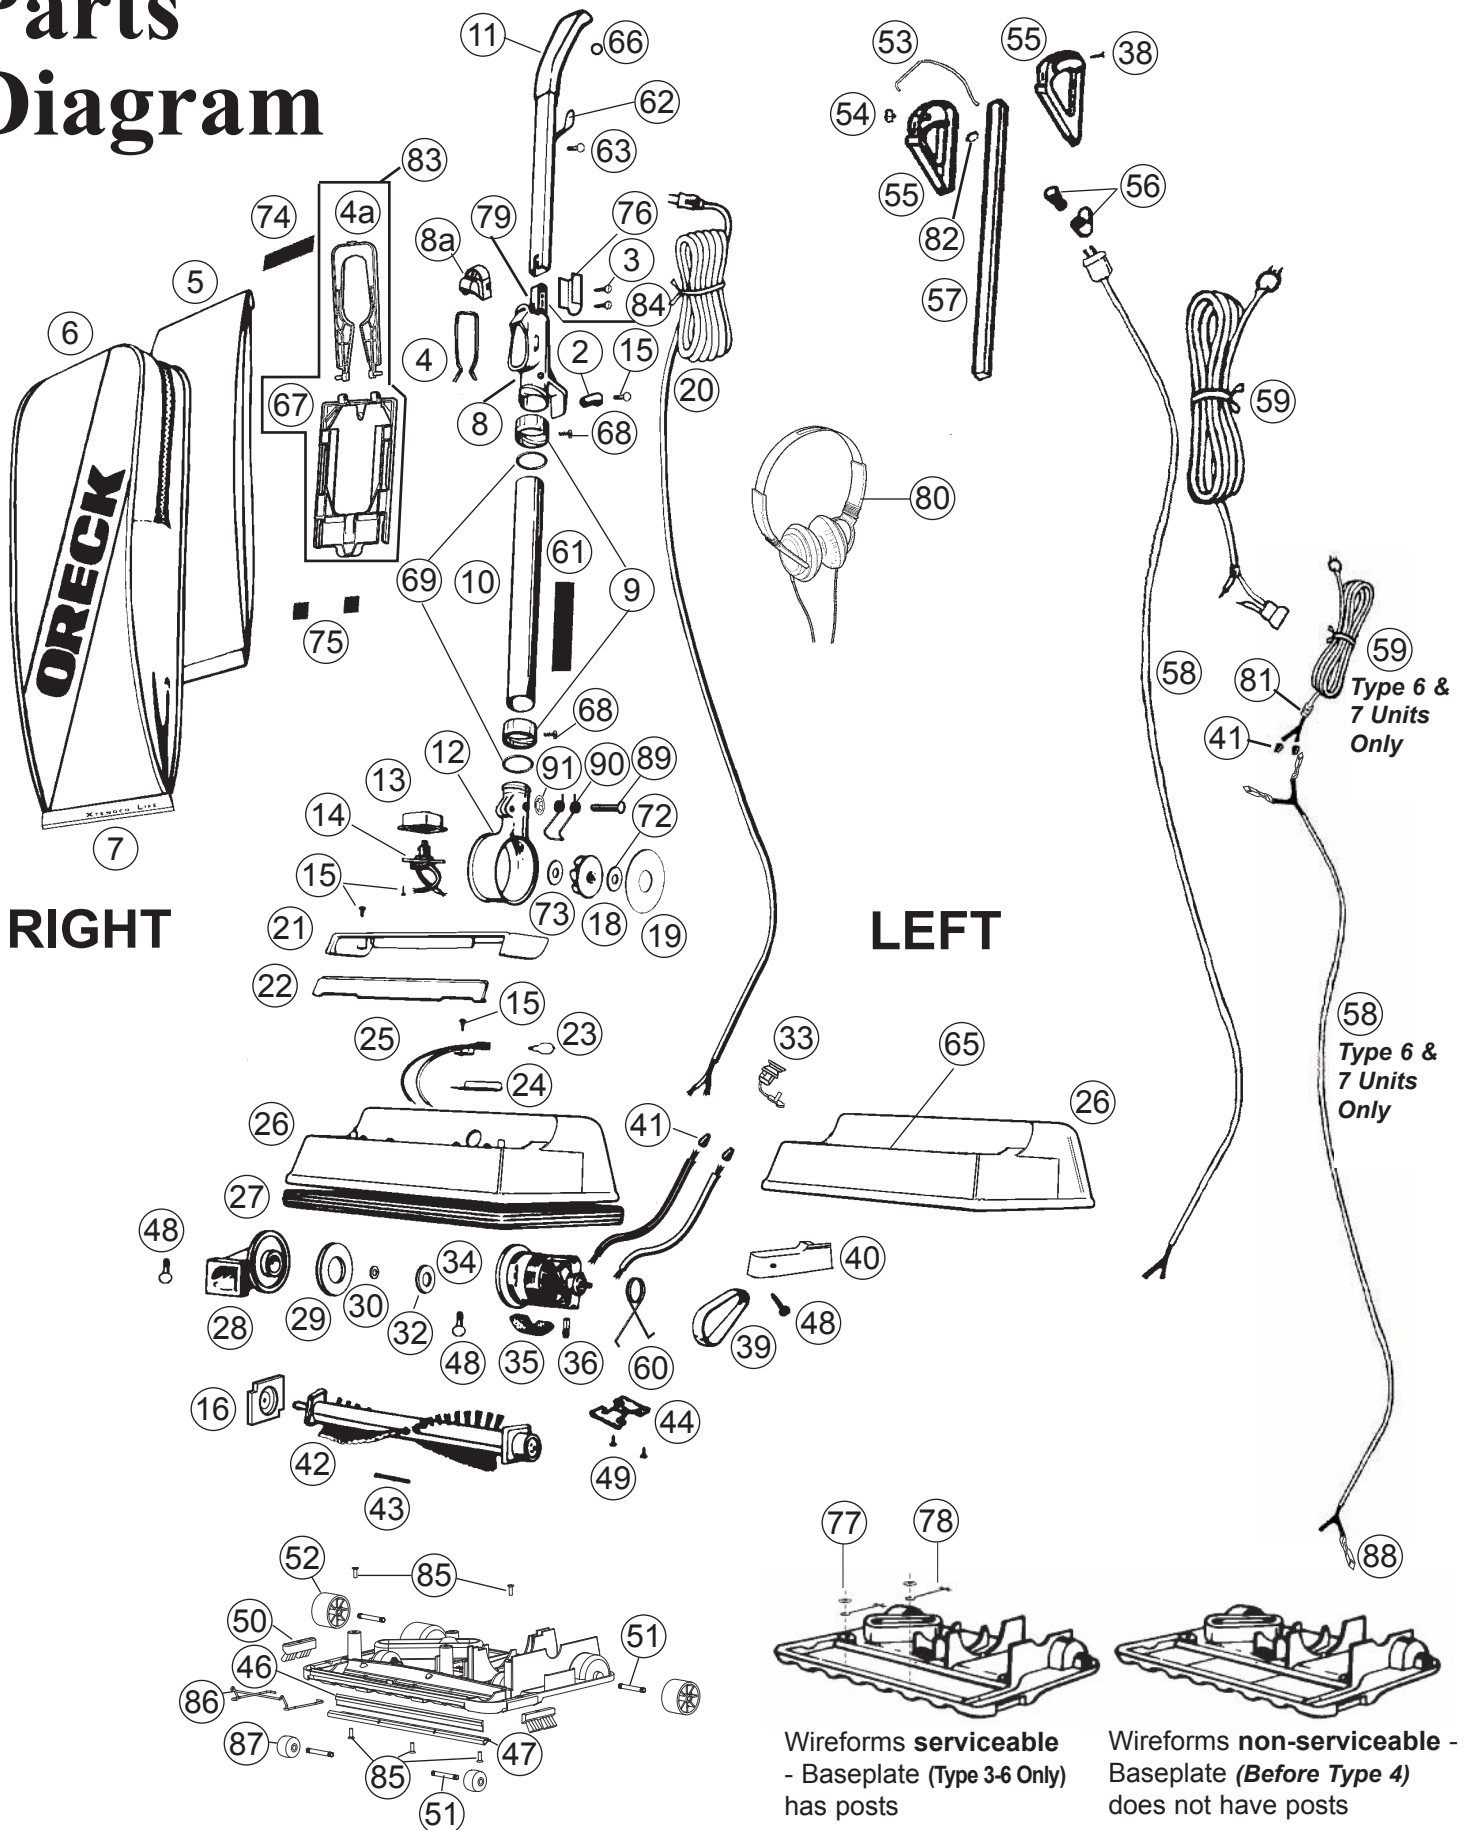

Parts Diagram

RIGHT

LEFT