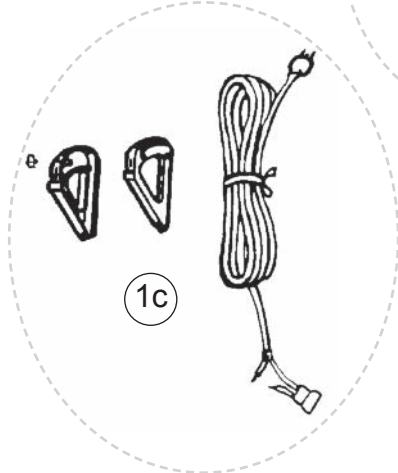

Parts Assemblies

Part Numbers Listing: XL2450RH

Lights, Helping Hand Handle

#	Item	Order #					
1b	Handle Assembly <i>includes items #38, #53, #54, #55, #56, #57, #59</i>	~~09-75288-62~~ ORDER 1e			NLA	NLA	NLA
1e	Kit, Retro, Handle Assembly, Residential, White, <i>includes items #38, #54, #55, #58, #59, #81, #82 Type 1, 2, 3, 4 & 5 Units Only</i>	09-75612-01					
4a	Docking Clip, Rear, Type CC (use w/#67 or order #83)	75583-03-0000					
5	Dust Bag, (8 Pk.) Regular	CCPK8					
	Dust Bag, (25 Pk.) Regular	CCPK25					
	Dust Bag, (8 Pk.) Hypo Allergenic	CCPK8DW					
	Dust Bag, (25 Pk.) Hypo Allergenic	CCPK25DW					
6	Outer Bag, Grey, Maroon, Maroon	75246-20					
7	Bag Clip, Maroon	09-75078-13					
8	Connector Assembly Kit, <i>includes items #3 & #84</i>	09-75308-57					
9	Collar	75309-02-0327					
10	Tube Assembly Type 1, 2, 3 & 4 Units Only	75188-01					
	Tube Assembly Type 5 Units Only	75198-05					
12	Fan Housing Assembly <i>includes Rivet & Spring</i>	09-75343-03					
16	End Cap	0134623					
18	METAXALLOY™ Fan Kit w/Washers	09-75300-01					
19	Fan Seal Cup	75012-01					
20	Cord Set	see #59					
21	Lamp Housing w/Reflectors, Maroon	09-75073-61					
22	Lens	75058-01-0329					
23	Bulb	00965-0019					
24	Bulb Reflector	75034-01					
25	Lamp Holder	75539-01					
26	Housing w/Reflectors, Light Gray	09-75429-03					
27	Bumper, White	75181-03					
28	Intake Pivot Assembly <i>with Felt Seal</i>	09-75066-02					
29	Felt Seal	75065-01					
32	Felt Seal, Motor	75117-01M					
33	Cord Retainer, Round Type 1, 2 & 3 Units Only	03-00455-02					
	Cord Retainer, Square Type 4 & 5 Units Only	03-00494-01					
34	Motor Assembly Kit	09-75505-01					
35	Motor Seal	75095-01					
36	Kit, Motor Brush (Large & Small) / Spring	09-75514-01					
39	Drive Belt, (3 Pk.)	0300604					
39a	Drive Belt, Single	75024-01					
40	Door Belt, Maroon	75057-01-437					
42	Brush Roll, Plastic Pulley	75202-01					
43	Seal, Baseplate	75008-01					
44	Plastic Detent, (uses 2 #49 screws)	75299-01