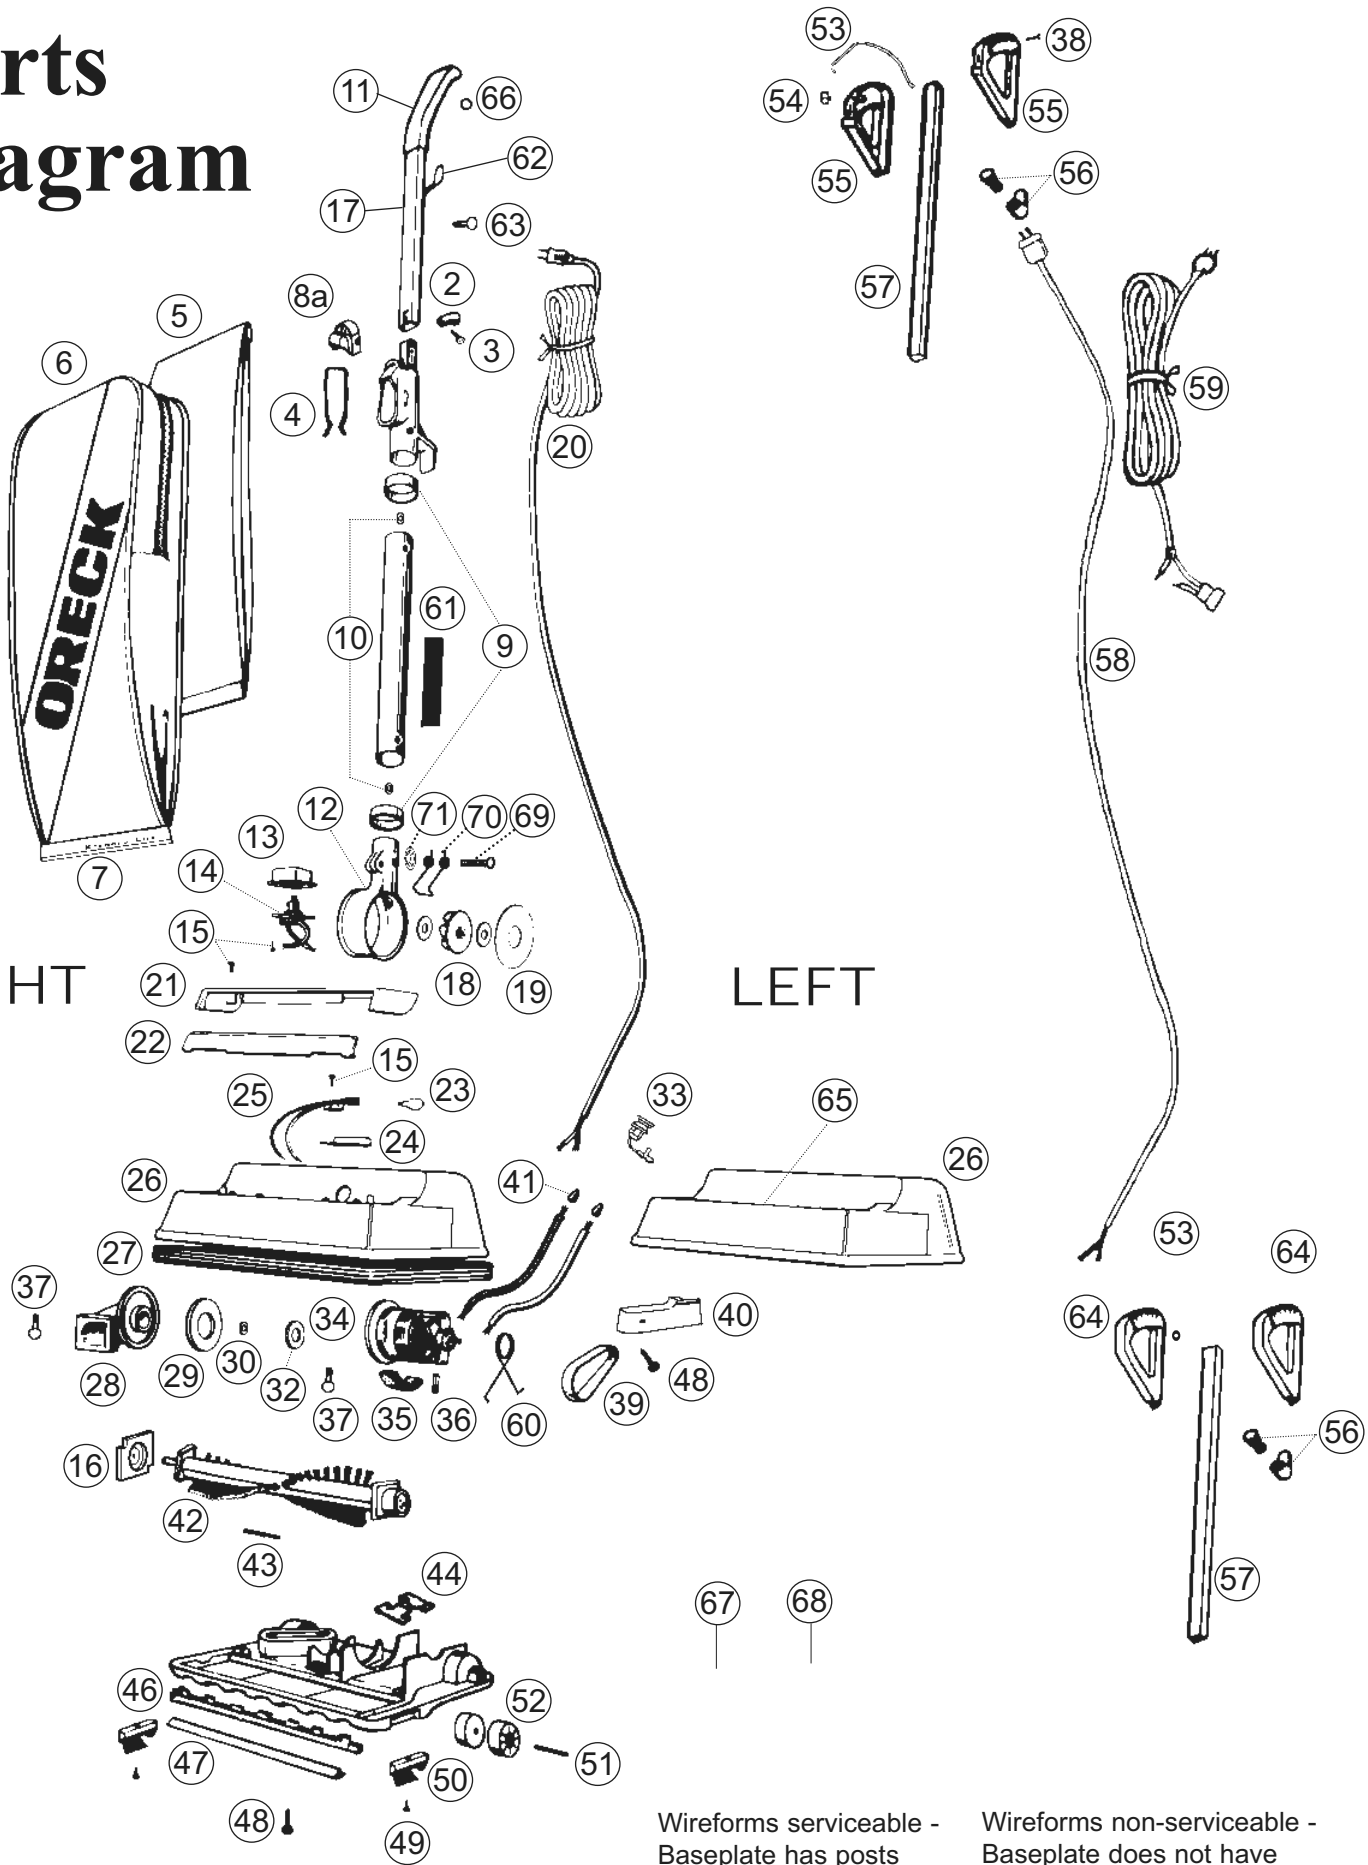

Wireforms serviceable -
Baseplate has posts

Wireforms non-serviceable -
Baseplate does not have posts

Parts Assemblies

Part Numbers Listing: XL9000W

Regular Bag, No Lights, Foot Switch

#	Item	Order #	Qty.	Pk.			
1a	Handle Assembly	O-7503003	1	1			
4	Bag Retainer Spring	O-7503502	2	1			
6	Outer Bag, Dark Gray, Black, Dark Gray	O-7524611	1	1			
7	Bag Clip, Black	O-0975078-03	1	1			
8	Connector Assembly w/Deflector & Collar	O-0152657	1	1			
8a	Deflector, Black	75220-01-0327	1	1			
9	Collar	O-013-2503	1	1			
10	Tube Assembly w/Seal & Clips	75017-01	1	1			
11	Grip, Handle, White	O-7527201	1	1			
12	Fan Housing Assembly <i>includes: Rivet & Spring</i>	O-097523301	1	1			
13	Switch Cover	O-097526601	1	1			
14	Switch Assembly	O-010-8823	1	1			
16	End Cap, Left	O-0134623	1	1			
18	METAXALLOY™ Fan Kit w/Washers	O-097530001	1	1			
19	Fan Seal Cup	O-013-7714	1	1			
20	Cord Set	O-010-2802	1	1			
26	Housing (White) when replacing on unit w/o belt door order #40 & #48 also	O-097543001	1	1			
27	Bumper (Clear)	O-7518104	1	1			
28	Intake Pivot Assembly with Felt Seal	O-014-6977	1	1			
29	Felt Seal	O-010-7713	1	1			
32	Felt Seal, Motor	O-010-9605					
33	Cord Retainer, Round	O-010-1258	1	1			
	Cord Retainer, Square	O-030049401	1	1			
34	Motor Assembly Kit	O-017-0020					
35	Motor Seal	O-010-7716					
36	Kit, Motor Brush (Large & Small) / Spring	O-7526301					
39	Drive Belt, (3 Pk.)	O-030-0604	1	3			
39a	Drive Belt, Single	O-010-0604					
40	Door Belt, White	O-75057010431	1	1			
42	Brush Roll, Plastic Pulley	O-016-1152					
43	Seal, Baseplate	O-7500801	1	1			
44	Spring Detent	O-010-8425					
45	Complete Baseplate Assembly, order #44 also	O-097528401					
46	MICRO SWEEP Blade	O-010-8450					
47	Channel	O-013-2353					
50	Edge Brush w/Wheel, Left	O-097524902					
	Edge Brush w/Wheel, Right	O-097525002	1	1			