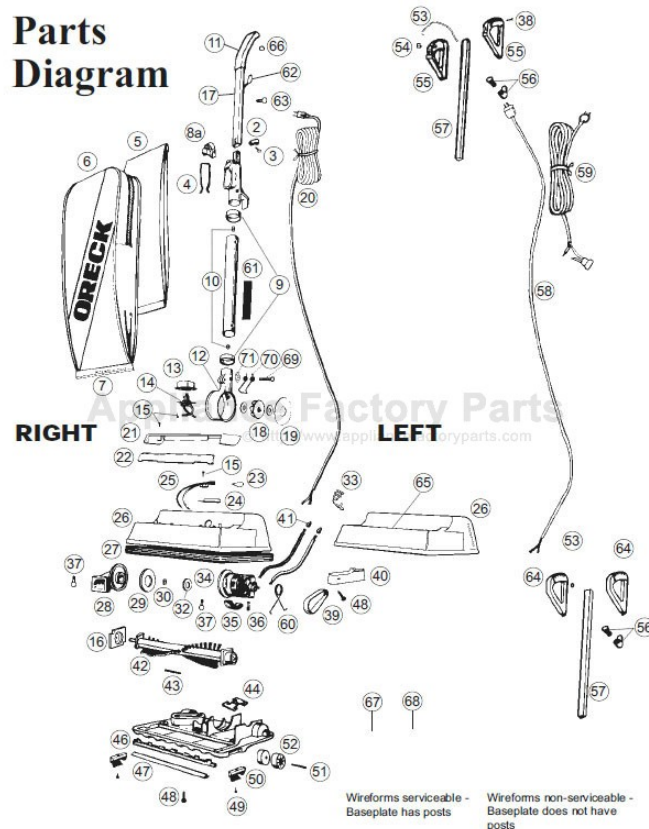

Oreck XL9000W Owner's Manual

[Shop genuine replacement parts for Oreck XL9000W](#)

[Find Your Oreck Vacuum Cleaner Parts - Select From 248 Models](#)

----- Manual continues below -----