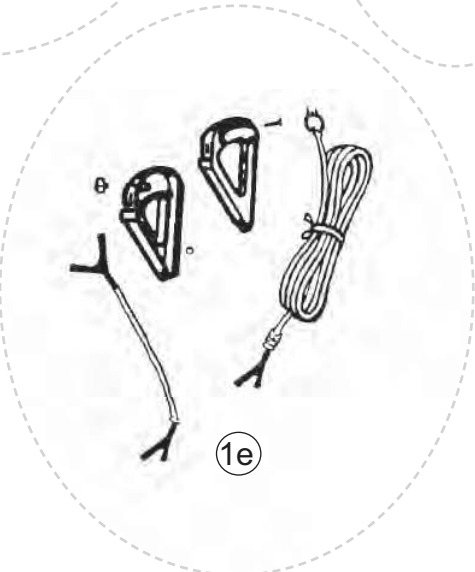

# Parts Diagram

RIGHT

LEFT

Wireforms serviceable -  
Baseplate has posts

Wireforms non-serviceable -  
Baseplate does not have posts

# Parts Assemblies

# Part Numbers Listing: XL9000W

Regular Bag, No Lights, Foot Switch

#	Item	Order #	Qty.	Pk.			
1a	Handle Assembly	O-7503003	1	1			
4	Bag Retainer Spring	O-7503502	2	1			
6	Outer Bag, Dark Gray, Black, Dark Gray	O-7524611	1	1			
7	Bag Clip, Black	O-0975078-03	1	1			
8	Connector Assembly w/Deflector & Collar	O-0152657	1	1			
8a	Deflector, Black	75220-01-0327	1	1			
9	Collar	O-013-2503	1	1			
10	Tube Assembly w/Seal & Clips	75017-01	1	1			
11	Grip, Handle, White	O-7527201	1	1			
12	Fan Housing Assembly <i>includes: Rivet &amp; Spring</i>	O-097523301	1	1			
13	Switch Cover	O-097526601	1	1			
14	Switch Assembly	O-010-8823	1	1			
16	End Cap, Left	O-0134623	1	1			
18	METAXALLOY™ Fan Kit w/Washers	O-097530001	1	1			
19	Fan Seal Cup	O-013-7714	1	1			
20	Cord Set	O-010-2802	1	1			
26	Housing (White) <b>when replacing on unit w/o belt door order #40 &amp; #48 also</b>	O-097543001	1	1			
27	Bumper (Clear)	O-7518104	1	1			
28	Intake Pivot Assembly with Felt Seal	O-014-6977	1	1			
29	Felt Seal	O-010-7713	1	1			
32	Felt Seal, Motor	O-010-9605					
33	Cord Retainer, Round	O-010-1258	1	1			
	Cord Retainer, Square	O-030049401	1	1			
34	Motor Assembly Kit	O-017-0020					
35	Motor Seal	O-010-7716					
36	Kit, Motor Brush (Large & Small) / Spring	O-7526301					
39	Drive Belt, (3 Pk.)	O-030-0604	1	3			
39a	Drive Belt, Single	O-010-0604					
40	Door Belt, White	O-75057010431	1	1			
42	Brush Roll, Plastic Pulley	O-016-1152					
43	Seal, Baseplate	O-7500801	1	1			
44	Spring Detent	O-010-8425					
45	Complete Baseplate Assembly, <b>order #44 also</b>	O-097528401					
46	MICRO SWEEP Blade	O-010-8450					
47	Channel	O-013-2353					
50	Edge Brush w/Wheel, Left	O-097524902					
	Edge Brush w/Wheel, Right	O-097525002	1	1			