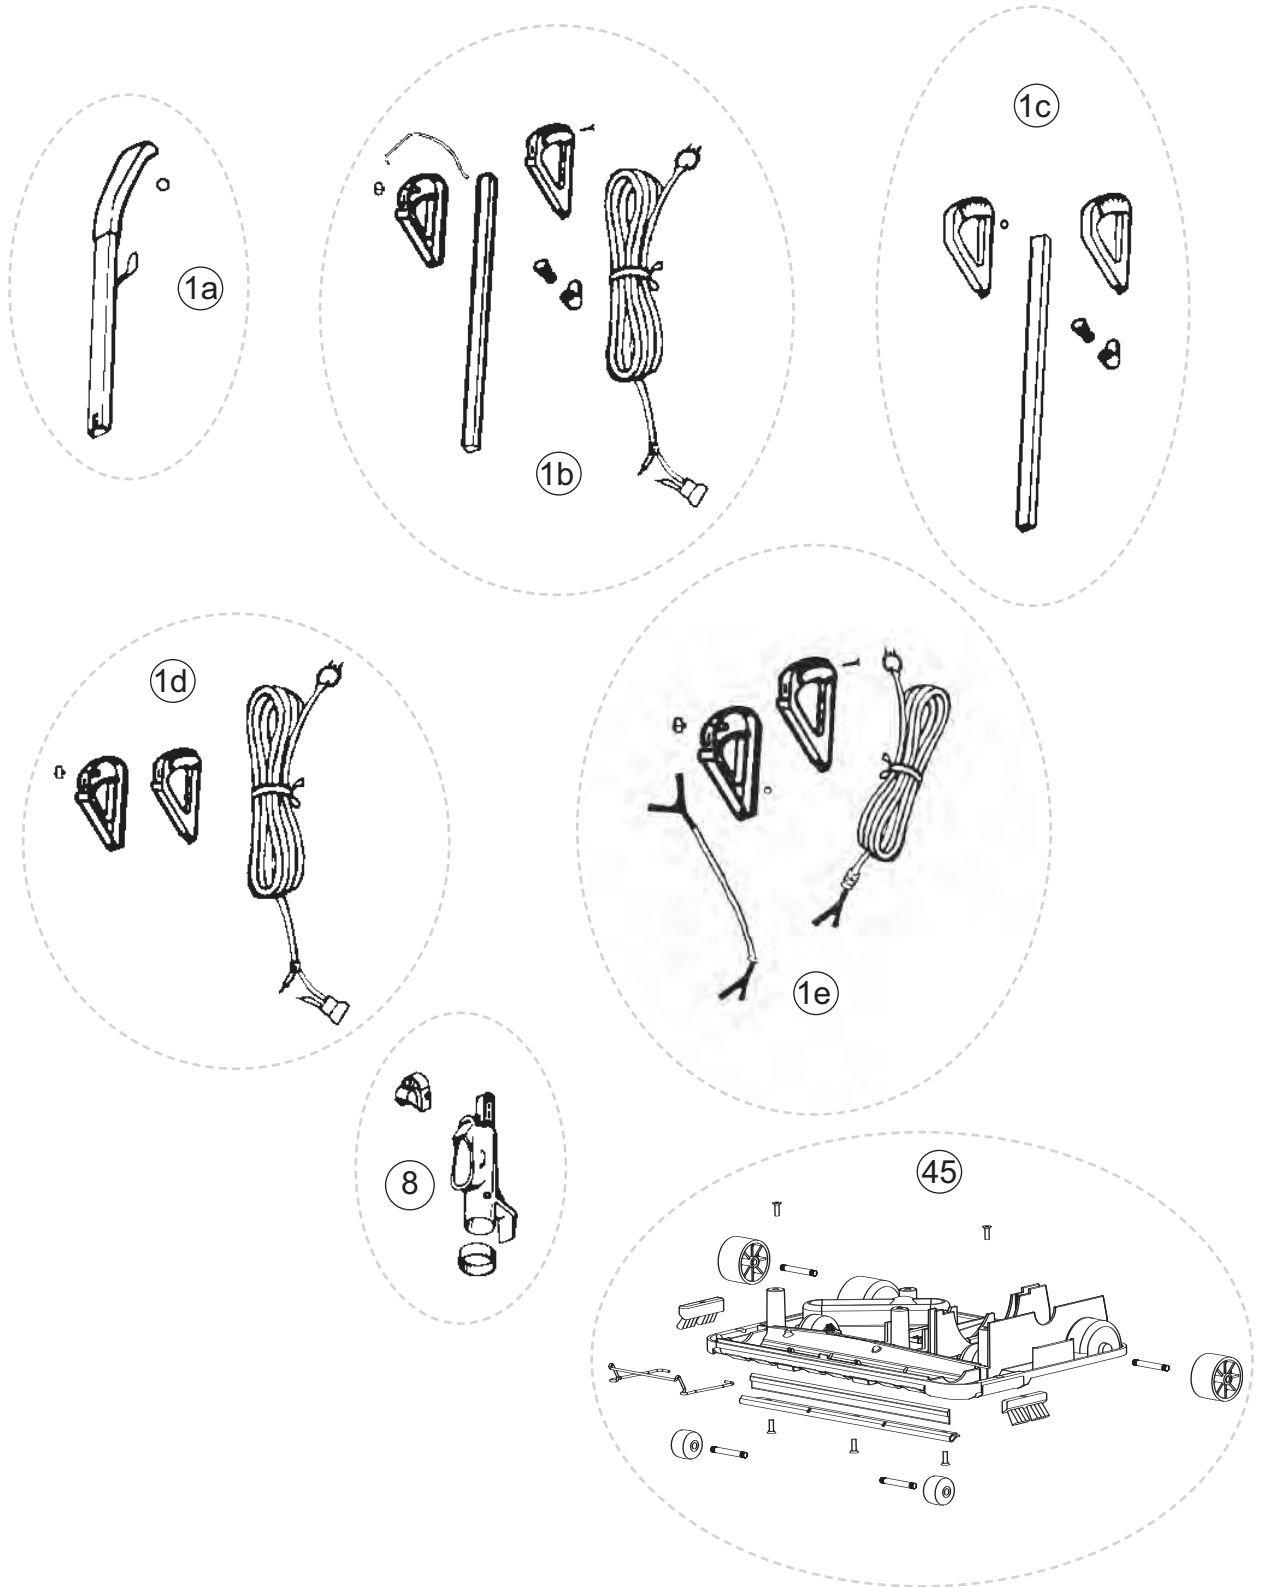

Wireforms serviceable -
Baseplate has posts

Wireforms non-serviceable -
Baseplate does not have posts

Parts Assemblies

Part Numbers Listing: XL9000W

Regular Bag, No Lights, Foot Switch

#	Item	Order #	Qty.	Pk.			
1a	Handle Assembly	O-7503003	1	1			
4	Bag Retainer Spring	O-7503502	2	1			
6	Outer Bag, Dark Gray, Black, Dark Gray	O-7524611	1	1			
7	Bag Clip, Black	O-0975078-03	1	1			
8	Connector Assembly w/Deflector & Collar	O-0152657	1	1			
8a	Deflector, Black	75220-01-0327	1	1			
9	Collar	O-013-2503	1	1			
10	Tube Assembly w/Seal & Clips	75017-01	1	1			
11	Grip, Handle, White	O-7527201	1	1			
12	Fan Housing Assembly <i>includes: Rivet & Spring</i>	O-097523301	1	1			
13	Switch Cover	O-097526601	1	1			
14	Switch Assembly	O-010-8823	1	1			
16	End Cap, Left	O-0134623	1	1			
18	METAXALLOY™ Fan Kit w/Washers	O-097530001	1	1			
19	Fan Seal Cup	O-013-7714	1	1			
20	Cord Set	O-010-2802	1	1			
26	Housing (White) when replacing on unit w/o belt door order #40 & #48 also	O-097543001	1	1			
27	Bumper (Clear)	O-7518104	1	1			
28	Intake Pivot Assembly with Felt Seal	O-014-6977	1	1			
29	Felt Seal	O-010-7713	1	1			
32	Felt Seal, Motor	O-010-9605					
33	Cord Retainer, Round	O-010-1258	1	1			
	Cord Retainer, Square	O-030049401	1	1			
34	Motor Assembly Kit	O-017-0020					
35	Motor Seal	O-010-7716					
36	Kit, Motor Brush (Large & Small) / Spring	O-7526301					
39	Drive Belt, (3 Pk.)	O-030-0604	1	3			
39a	Drive Belt, Single	O-010-0604					
40	Door Belt, White	O-75057010431	1	1			
42	Brush Roll, Plastic Pulley	O-016-1152					
43	Seal, Baseplate	O-7500801	1	1			
44	Spring Detent	O-010-8425					
45	Complete Baseplate Assembly, order #44 also	O-097528401					
46	MICRO SWEEP Blade	O-010-8450					
47	Channel	O-013-2353					
50	Edge Brush w/Wheel, Left	O-097524902					
	Edge Brush w/Wheel, Right	O-097525002	1	1			