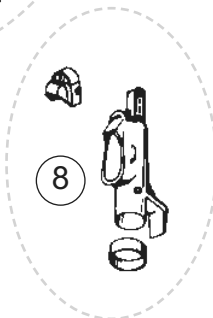

# Parts Diagram

RIGHT

LEFT

Wireforms serviceable -  
Baseplate has posts

Wireforms non-serviceable -  
Baseplate does not have posts

# Part Numbers Listing: XL9000W

Regular Bag, No Lights, Foot Switch

#	Item	Order #	Qty.	Pk.			
1a	Handle Assembly	O-7503003	1	1			
4	Bag Retainer Spring	O-7503502	2	1			
6	Outer Bag, Dark Gray, Black, Dark Gray	O-7524611	1	1			
7	Bag Clip, Black	O-0975078-03	1	1			
8	Connector Assembly w/Deflector & Collar	O-0152657	1	1			
8a	Deflector, Black	75220-01-0327	1	1			
9	Collar	O-013-2503	1	1			
10	Tube Assembly w/Seal & Clips	75017-01	1	1			
11	Grip, Handle, White	O-7527201	1	1			
12	Fan Housing Assembly <i>includes: Rivet &amp; Spring</i>	O-097523301	1	1			
13	Switch Cover	O-097526601	1	1			
14	Switch Assembly	O-010-8823	1	1			
16	End Cap, Left	O-0134623	1	1			
18	METAXALLOY™ Fan Kit w/Washers	O-097530001	1	1			
19	Fan Seal Cup	O-013-7714	1	1			
20	Cord Set	O-010-2802	1	1			
26	Housing (White) <b>when replacing on unit w/o belt door order #40 &amp; #48 also</b>	O-097543001	1	1			
27	Bumper (Clear)	O-7518104	1	1			
28	Intake Pivot Assembly with Felt Seal	O-014-6977	1	1			
29	Felt Seal	O-010-7713	1	1			
32	Felt Seal, Motor	O-010-9605					
33	Cord Retainer, Round	O-010-1258	1	1			
	Cord Retainer, Square	O-030049401	1	1			
34	Motor Assembly Kit	O-017-0020					
35	Motor Seal	O-010-7716					
36	Kit, Motor Brush (Large & Small) / Spring	O-7526301					
39	Drive Belt, (3 Pk.)	O-030-0604	1	3			
39a	Drive Belt, Single	O-010-0604					
40	Door Belt, White	O-75057010431	1	1			
42	Brush Roll, Plastic Pulley	O-016-1152					
43	Seal, Baseplate	O-7500801	1	1			
44	Spring Detent	O-010-8425					
45	Complete Baseplate Assembly, <b>order #44 also</b>	O-097528401					
46	MICRO SWEEP Blade	O-010-8450					
47	Channel	O-013-2353					
50	Edge Brush w/Wheel, Left	O-097524902					
	Edge Brush w/Wheel, Right	O-097525002	1	1			