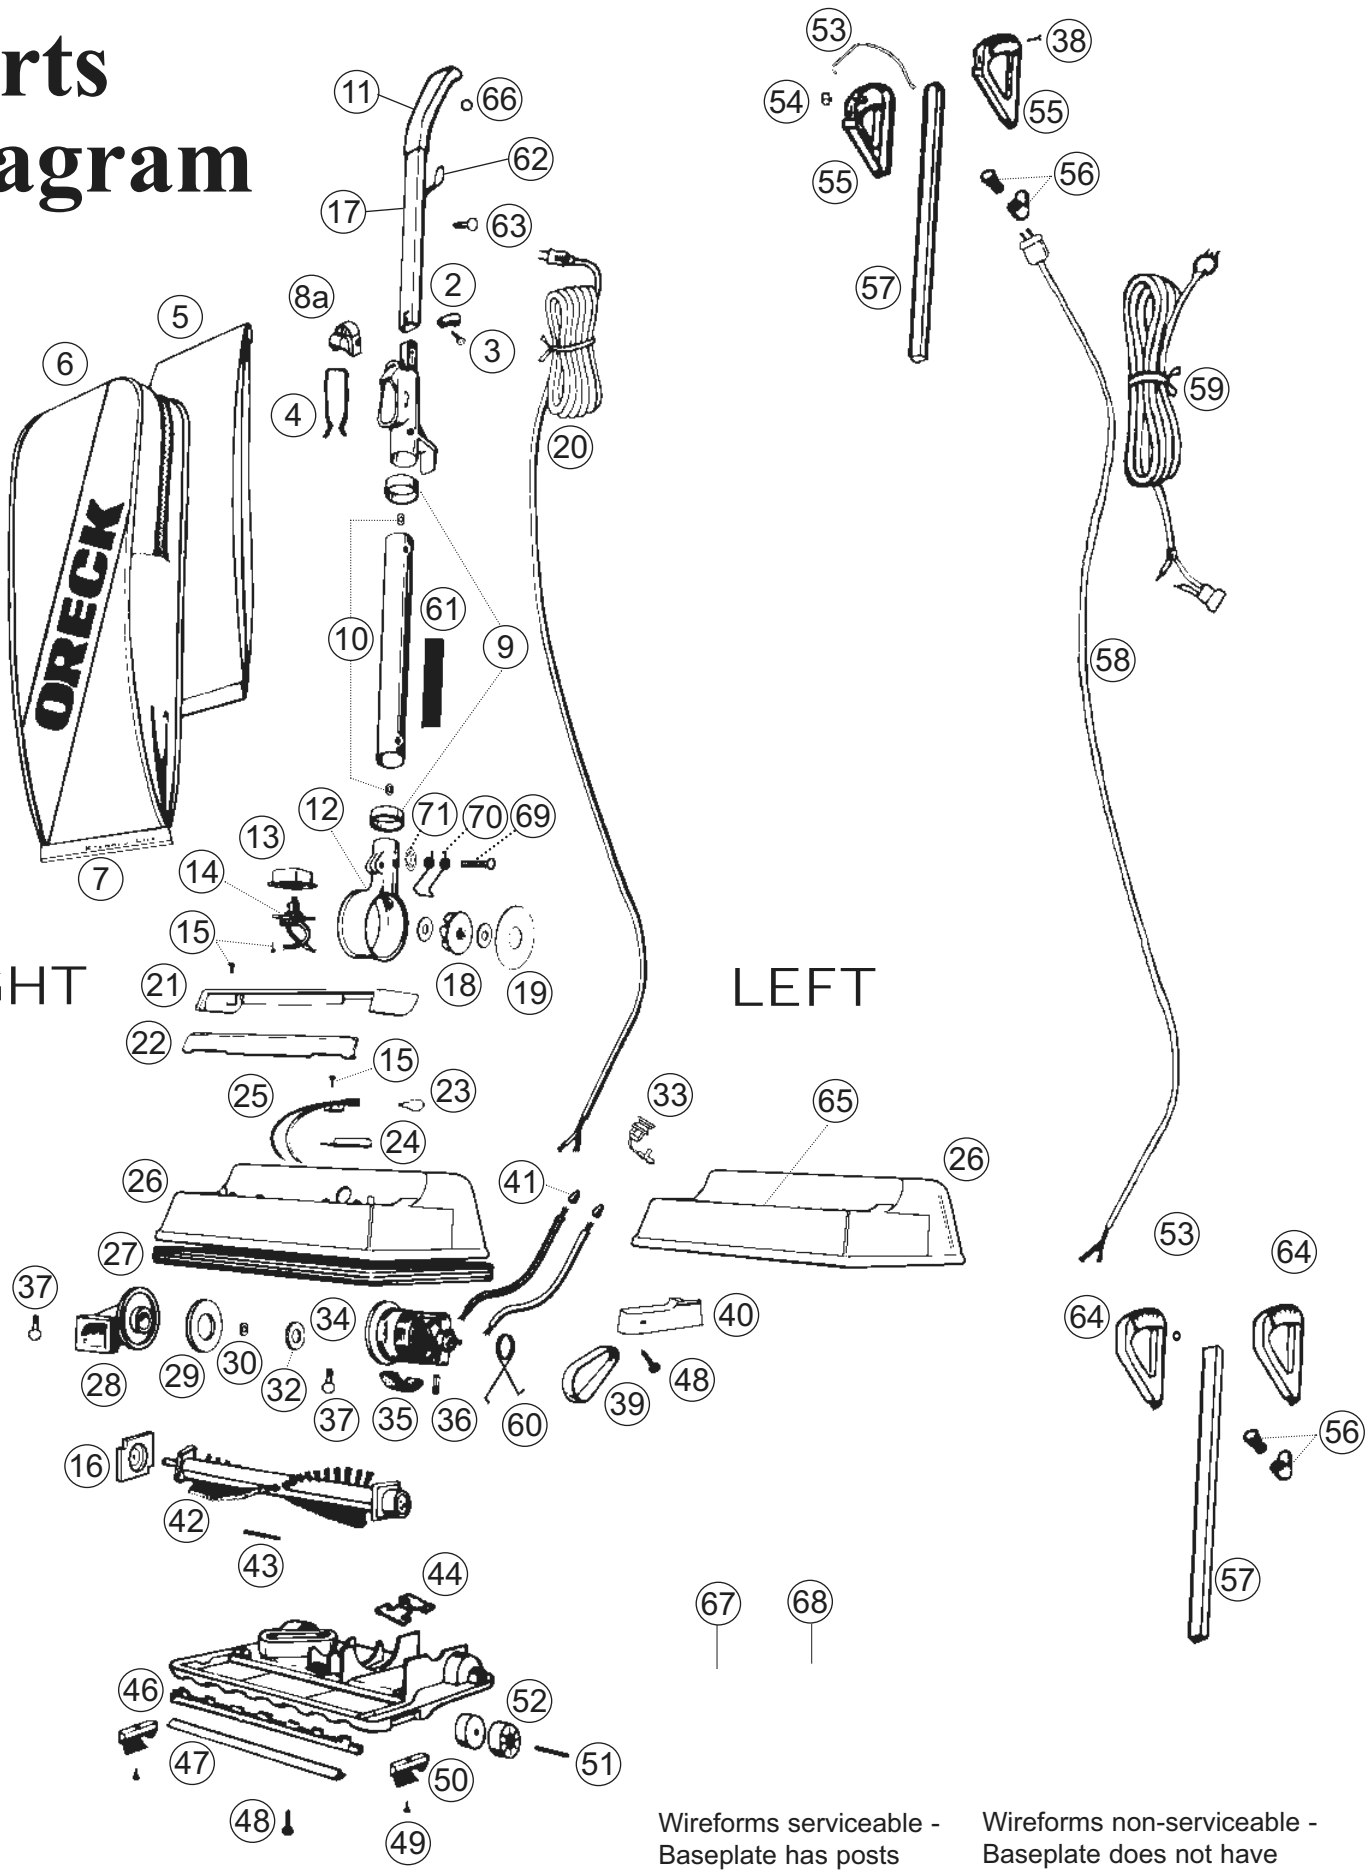

# Parts Diagram

RIGHT

LEFT

Wireforms serviceable -  
Baseplate has posts

Wireforms non-serviceable -  
Baseplate does not have posts

# Parts Assemblies

# Part Numbers Listing: XL9000W

Regular Bag, No Lights, Foot Switch

#	Item	Order #	Qty.	Pk.			
1a	Handle Assembly	O-7503003	1	1			
4	Bag Retainer Spring	O-7503502	2	1			
6	Outer Bag, Dark Gray, Black, Dark Gray	O-7524611	1	1			
7	Bag Clip, Black	O-0975078-03	1	1			
8	Connector Assembly w/Deflector & Collar	O-0152657	1	1			
8a	Deflector, Black	75220-01-0327	1	1			
9	Collar	O-013-2503	1	1			
10	Tube Assembly w/Seal & Clips	75017-01	1	1			
11	Grip, Handle, White	O-7527201	1	1			
12	Fan Housing Assembly <i>includes: Rivet &amp; Spring</i>	O-097523301	1	1			
13	Switch Cover	O-097526601	1	1			
14	Switch Assembly	O-010-8823	1	1			
16	End Cap, Left	O-0134623	1	1			
18	METAXALLOY™ Fan Kit w/Washers	O-097530001	1	1			
19	Fan Seal Cup	O-013-7714	1	1			
20	Cord Set	O-010-2802	1	1			
26	Housing (White) <b>when replacing on unit w/o belt door order #40 &amp; #48 also</b>	O-097543001	1	1			
27	Bumper (Clear)	O-7518104	1	1			
28	Intake Pivot Assembly with Felt Seal	O-014-6977	1	1			
29	Felt Seal	O-010-7713	1	1			
32	Felt Seal, Motor	O-010-9605					
33	Cord Retainer, Round	O-010-1258	1	1			
	Cord Retainer, Square	O-030049401	1	1			
34	Motor Assembly Kit	O-017-0020					
35	Motor Seal	O-010-7716					
36	Kit, Motor Brush (Large & Small) / Spring	O-7526301					
39	Drive Belt, (3 Pk.)	O-030-0604	1	3			
39a	Drive Belt, Single	O-010-0604					
40	Door Belt, White	O-75057010431	1	1			
42	Brush Roll, Plastic Pulley	O-016-1152					
43	Seal, Baseplate	O-7500801	1	1			
44	Spring Detent	O-010-8425					
45	Complete Baseplate Assembly, <b>order #44 also</b>	O-097528401					
46	MICRO SWEEP Blade	O-010-8450					
47	Channel	O-013-2353					
50	Edge Brush w/Wheel, Left	O-097524902					
	Edge Brush w/Wheel, Right	O-097525002	1	1			