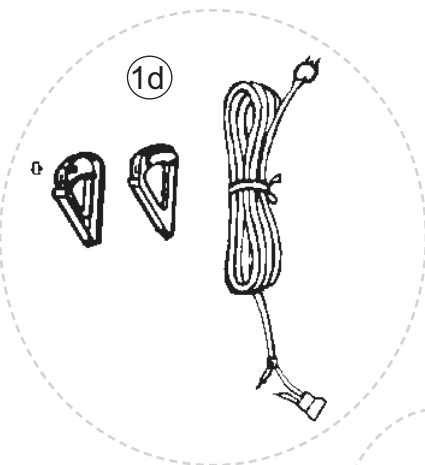

# Parts Diagram

RIGHT

LEFT

Wireforms serviceable -  
Baseplate has posts

Wireforms non-serviceable -  
Baseplate does not have posts

# Parts Assemblies

# Part Numbers Listing: XL9000W

Regular Bag, No Lights, Foot Switch

#	Item	Order #	Qty.	Pk.			
1a	Handle Assembly	O-7503003	1	1			
4	Bag Retainer Spring	O-7503502	2	1			
6	Outer Bag, Dark Gray, Black, Dark Gray	O-7524611	1	1			
7	Bag Clip, Black	O-0975078-03	1	1			
8	Connector Assembly w/Deflector & Collar	O-0152657	1	1			
8a	Deflector, Black	75220-01-0327	1	1			
9	Collar	O-013-2503	1	1			
10	Tube Assembly w/Seal & Clips	75017-01	1	1			
11	Grip, Handle, White	O-7527201	1	1			
12	Fan Housing Assembly <i>includes: Rivet &amp; Spring</i>	O-097523301	1	1			
13	Switch Cover	O-097526601	1	1			
14	Switch Assembly	O-010-8823	1	1			
16	End Cap, Left	O-0134623	1	1			
18	METAXALLOY™ Fan Kit w/Washers	O-097530001	1	1			
19	Fan Seal Cup	O-013-7714	1	1			
20	Cord Set	O-010-2802	1	1			
26	Housing (White) <b>when replacing on unit w/o belt door order #40 &amp; #48 also</b>	O-097543001	1	1			
27	Bumper (Clear)	O-7518104	1	1			
28	Intake Pivot Assembly with Felt Seal	O-014-6977	1	1			
29	Felt Seal	O-010-7713	1	1			
32	Felt Seal, Motor	O-010-9605					
33	Cord Retainer, Round	O-010-1258	1	1			
	Cord Retainer, Square	O-030049401	1	1			
34	Motor Assembly Kit	O-017-0020					
35	Motor Seal	O-010-7716					
36	Kit, Motor Brush (Large & Small) / Spring	O-7526301					
39	Drive Belt, (3 Pk.)	O-030-0604	1	3			
39a	Drive Belt, Single	O-010-0604					
40	Door Belt, White	O-75057010431	1	1			
42	Brush Roll, Plastic Pulley	O-016-1152					
43	Seal, Baseplate	O-7500801	1	1			
44	Spring Detent	O-010-8425					
45	Complete Baseplate Assembly, <b>order #44 also</b>	O-097528401					
46	MICRO SWEEP Blade	O-010-8450					
47	Channel	O-013-2353					
50	Edge Brush w/Wheel, Left	O-097524902					
	Edge Brush w/Wheel, Right	O-097525002	1	1			