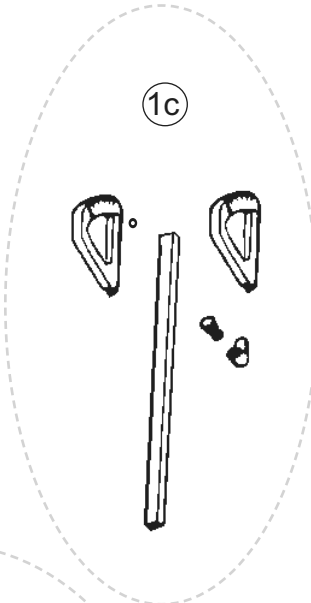

# Parts Diagram

RIGHT

LEFT

Wireforms serviceable -  
Baseplate has posts

Wireforms non-serviceable -  
Baseplate does not have posts

# Parts Assemblies

# Part Numbers Listing: XL9000W

Regular Bag, No Lights, Foot Switch

#	Item	Order #	Qty.	Pk.			
1a	Handle Assembly	O-7503003	1	1			
4	Bag Retainer Spring	O-7503502	2	1			
6	Outer Bag, Dark Gray, Black, Dark Gray	O-7524611	1	1			
7	Bag Clip, Black	O-0975078-03	1	1			
8	Connector Assembly w/Deflector & Collar	O-0152657	1	1			
8a	Deflector, Black	75220-01-0327	1	1			
9	Collar	O-013-2503	1	1			
10	Tube Assembly w/Seal & Clips	75017-01	1	1			
11	Grip, Handle, White	O-7527201	1	1			
12	Fan Housing Assembly <i>includes: Rivet &amp; Spring</i>	O-097523301	1	1			
13	Switch Cover	O-097526601	1	1			
14	Switch Assembly	O-010-8823	1	1			
16	End Cap, Left	O-0134623	1	1			
18	METAXALLOY™ Fan Kit w/Washers	O-097530001	1	1			
19	Fan Seal Cup	O-013-7714	1	1			
20	Cord Set	O-010-2802	1	1			
26	Housing (White) <b>when replacing on unit w/o belt door order #40 &amp; #48 also</b>	O-097543001	1	1			
27	Bumper (Clear)	O-7518104	1	1			
28	Intake Pivot Assembly with Felt Seal	O-014-6977	1	1			
29	Felt Seal	O-010-7713	1	1			
32	Felt Seal, Motor	O-010-9605					
33	Cord Retainer, Round	O-010-1258	1	1			
	Cord Retainer, Square	O-030049401	1	1			
34	Motor Assembly Kit	O-017-0020					
35	Motor Seal	O-010-7716					
36	Kit, Motor Brush (Large & Small) / Spring	O-7526301					
39	Drive Belt, (3 Pk.)	O-030-0604	1	3			
39a	Drive Belt, Single	O-010-0604					
40	Door Belt, White	O-75057010431	1	1			
42	Brush Roll, Plastic Pulley	O-016-1152					
43	Seal, Baseplate	O-7500801	1	1			
44	Spring Detent	O-010-8425					
45	Complete Baseplate Assembly, <b>order #44 also</b>	O-097528401					
46	MICRO SWEEP Blade	O-010-8450					
47	Channel	O-013-2353					
50	Edge Brush w/Wheel, Left	O-097524902					
	Edge Brush w/Wheel, Right	O-097525002	1	1			