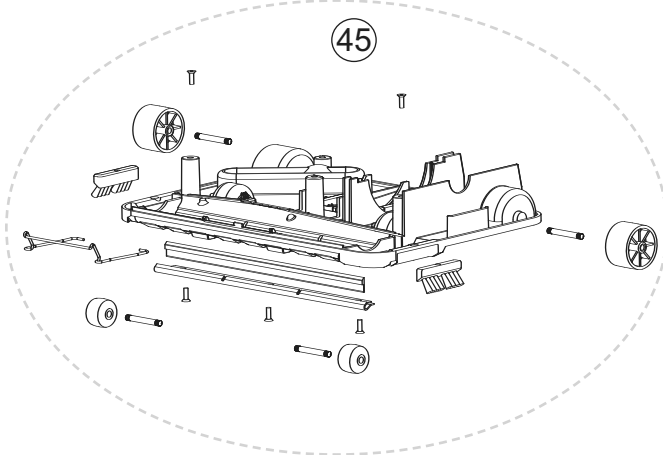

# Parts Diagram

RIGHT

LEFT

Wireforms serviceable -  
Baseplate has posts

Wireforms non-serviceable -  
Baseplate does not have posts

# Parts Assemblies

# Part Numbers Listing: XL9000W

Regular Bag, No Lights, Foot Switch

#	Item	Order #	Qty.	Pk.			
1a	Handle Assembly	O-7503003	1	1			
4	Bag Retainer Spring	O-7503502	2	1			
6	Outer Bag, Dark Gray, Black, Dark Gray	O-7524611	1	1			
7	Bag Clip, Black	O-0975078-03	1	1			
8	Connector Assembly w/Deflector & Collar	O-0152657	1	1			
8a	Deflector, Black	75220-01-0327	1	1			
9	Collar	O-013-2503	1	1			
10	Tube Assembly w/Seal & Clips	75017-01	1	1			
11	Grip, Handle, White	O-7527201	1	1			
12	Fan Housing Assembly <i>includes: Rivet &amp; Spring</i>	O-097523301	1	1			
13	Switch Cover	O-097526601	1	1			
14	Switch Assembly	O-010-8823	1	1			
16	End Cap, Left	O-0134623	1	1			
18	METAXALLOY™ Fan Kit w/Washers	O-097530001	1	1			
19	Fan Seal Cup	O-013-7714	1	1			
20	Cord Set	O-010-2802	1	1			
26	Housing (White) <b>when replacing on unit w/o belt door order #40 &amp; #48 also</b>	O-097543001	1	1			
27	Bumper (Clear)	O-7518104	1	1			
28	Intake Pivot Assembly with Felt Seal	O-014-6977	1	1			
29	Felt Seal	O-010-7713	1	1			
32	Felt Seal, Motor	O-010-9605					
33	Cord Retainer, Round	O-010-1258	1	1			
	Cord Retainer, Square	O-030049401	1	1			
34	Motor Assembly Kit	O-017-0020					
35	Motor Seal	O-010-7716					
36	Kit, Motor Brush (Large & Small) / Spring	O-7526301					
39	Drive Belt, (3 Pk.)	O-030-0604	1	3			
39a	Drive Belt, Single	O-010-0604					
40	Door Belt, White	O-75057010431	1	1			
42	Brush Roll, Plastic Pulley	O-016-1152					
43	Seal, Baseplate	O-7500801	1	1			
44	Spring Detent	O-010-8425					
45	Complete Baseplate Assembly, <b>order #44 also</b>	O-097528401					
46	MICRO SWEEP Blade	O-010-8450					
47	Channel	O-013-2353					
50	Edge Brush w/Wheel, Left	O-097524902					
	Edge Brush w/Wheel, Right	O-097525002	1	1			