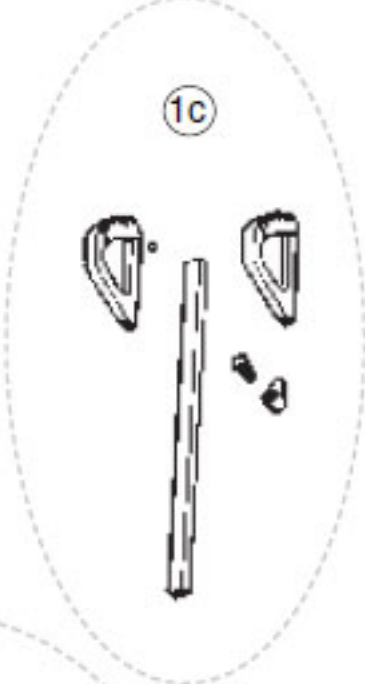

Parts Diagram

RIGHT

LEFT

Wireforms serviceable -
Baseplate has posts

Wireforms non-serviceable -
Baseplate does not have
posts

Parts Assemblies

Part Numbers Listing: XL9100HG

Hypo Bag, Lights, and Helping Hand Handle