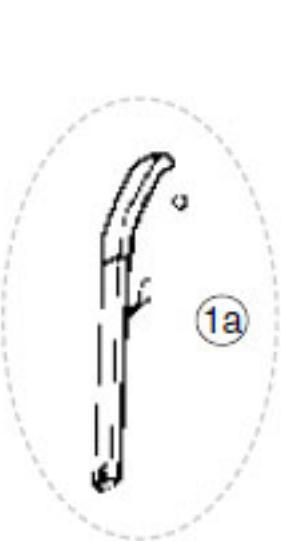

Parts Diagram

RIGHT

LEFT

Wireforms serviceable -
Baseplate has posts

Wireforms non-serviceable -
Baseplate does not have
posts

Parts Assemblies

Part Numbers Listing: XL9100HG

Hypo Bag, Lights, and Helping Hand Handle