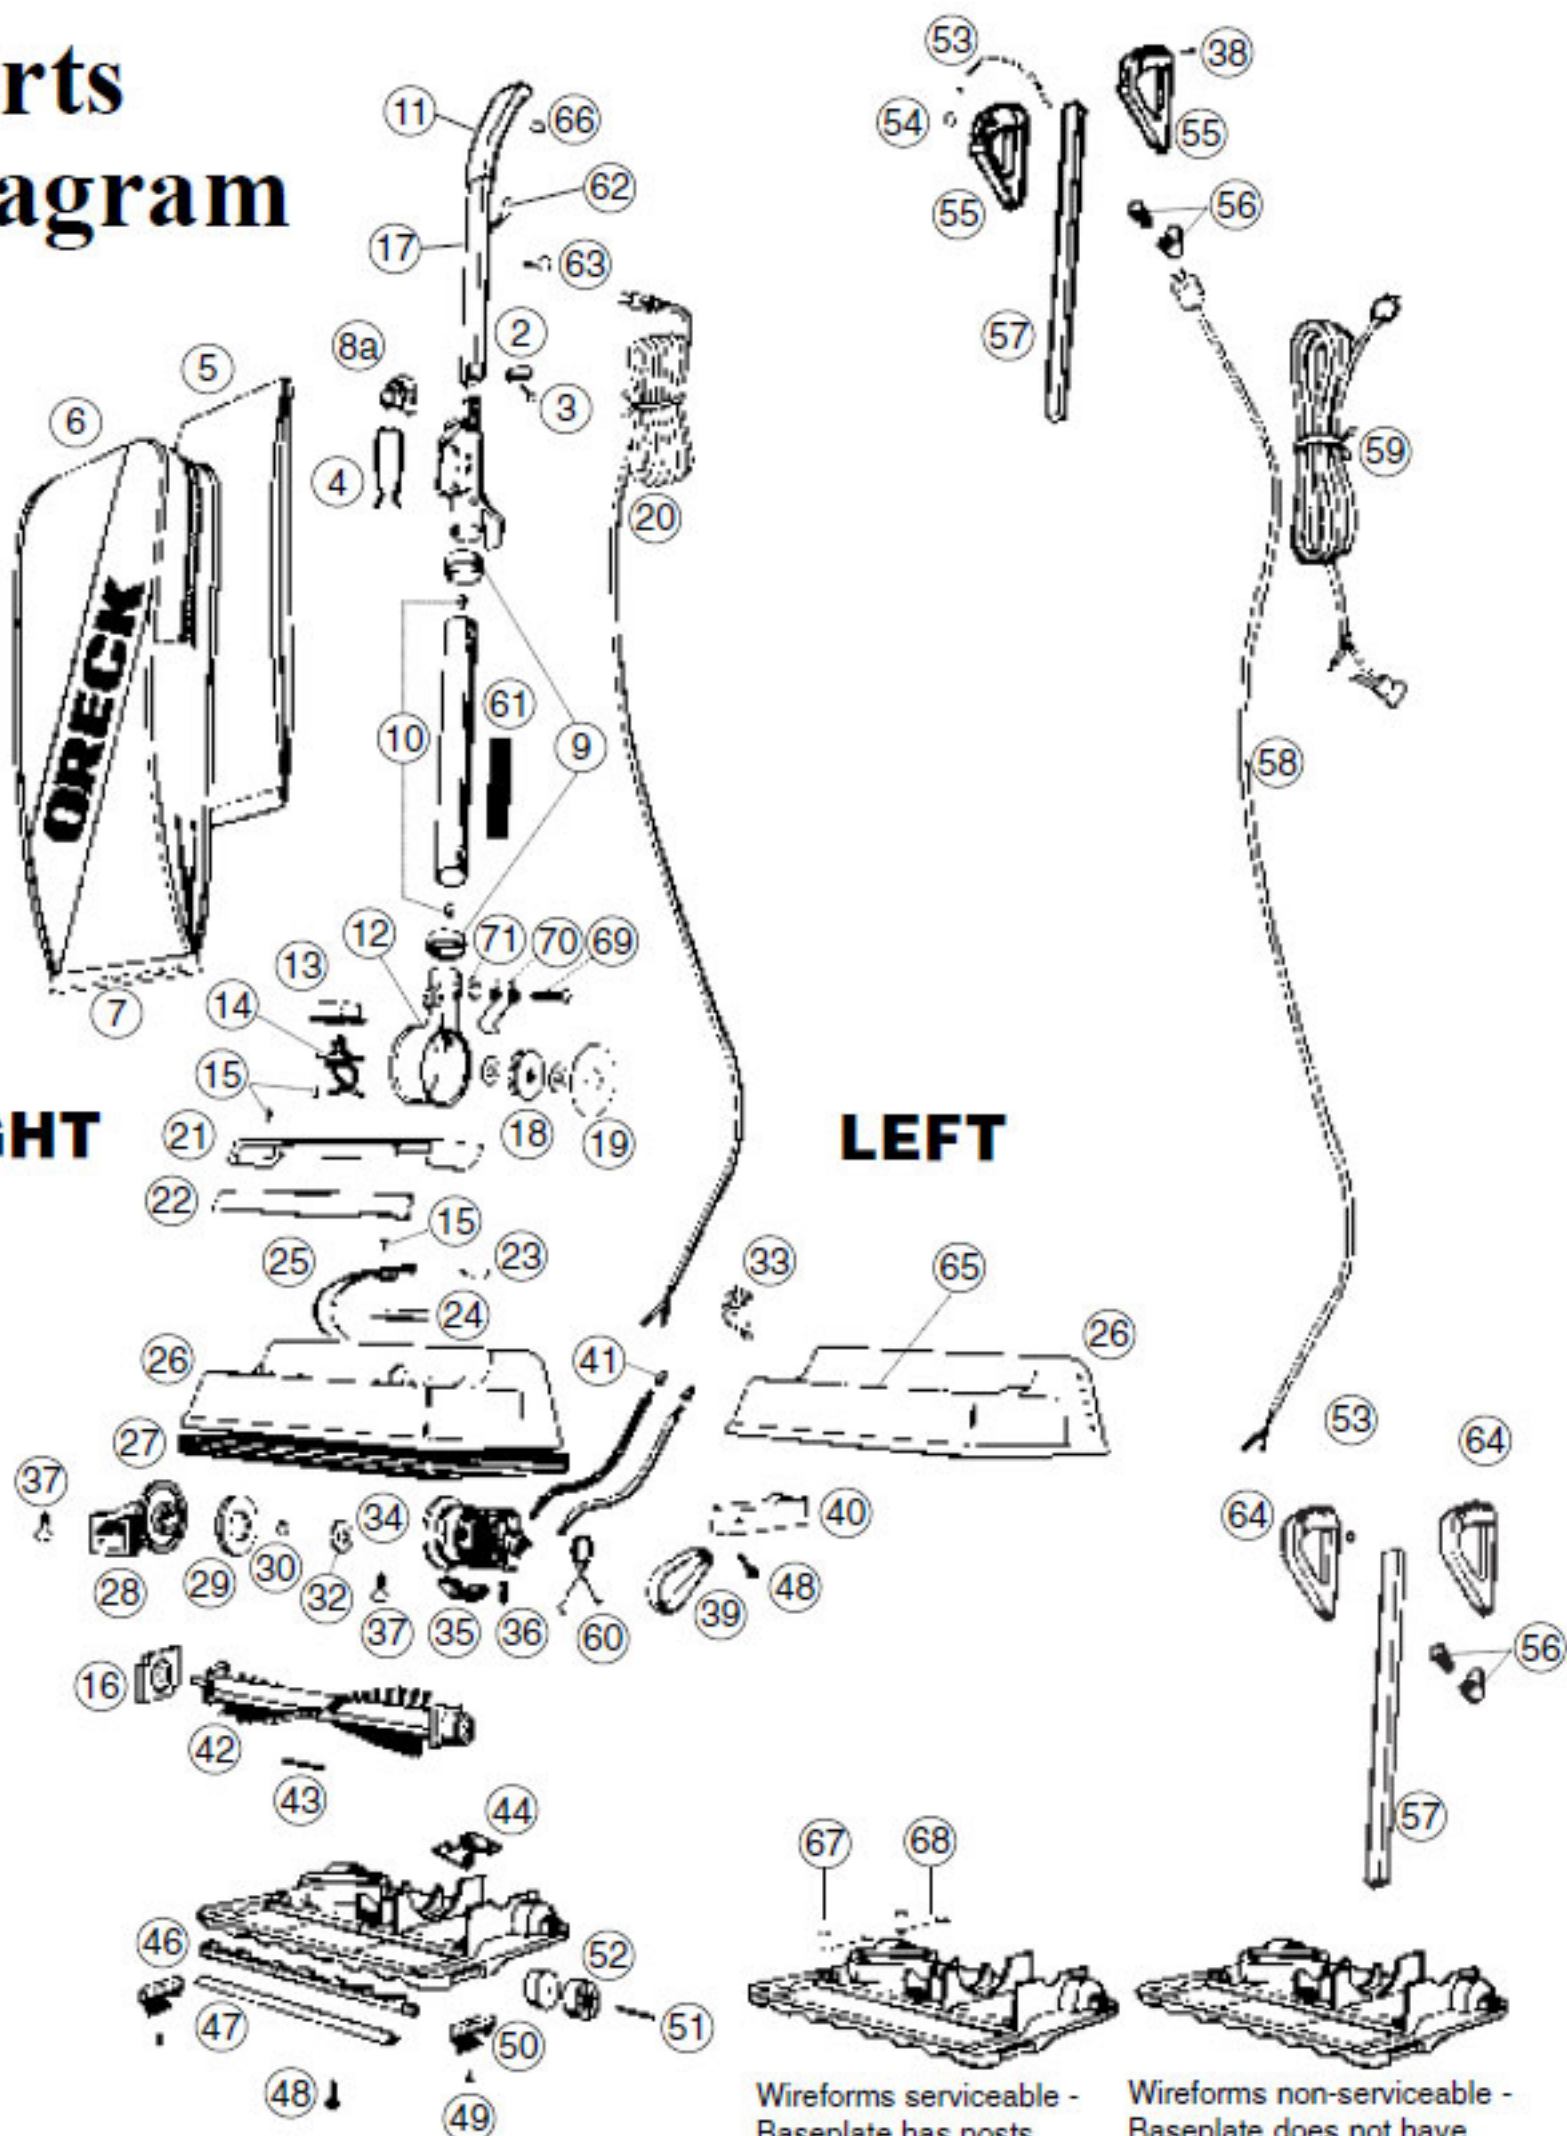

----- Manual continues below part list -----

Available Replacement Parts for Oreck XL9100HG

| | |
|-------------------------|-------------------------------|
| OR-1000 | BELT, FLAT, UPRIGHTS, 1PK |
| OR-6000 | MOTOR AFTERMARKET |
| OR-2000 | BRUSHROLL ASSEMBLY O-016-1152 |

Parts Diagram

RIGHT

LEFT

Wireforms serviceable -
Baseplate has posts

Wireforms non-serviceable -
Baseplate does not have
posts

Parts Assemblies

Part Numbers Listing: XL9100HG

Hypo Bag, Lights, and Helping Hand Handle