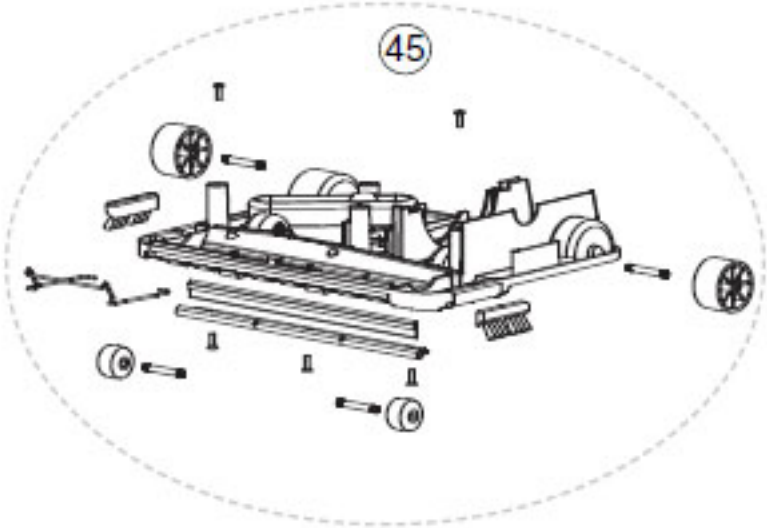

Parts Diagram

RIGHT

LEFT

Wireforms serviceable -
Baseplate has posts

Wireforms non-serviceable -
Baseplate does not have
posts

Parts Assemblies

Part Numbers Listing: XL9100HG

Hypo Bag, Lights, and Helping Hand Handle