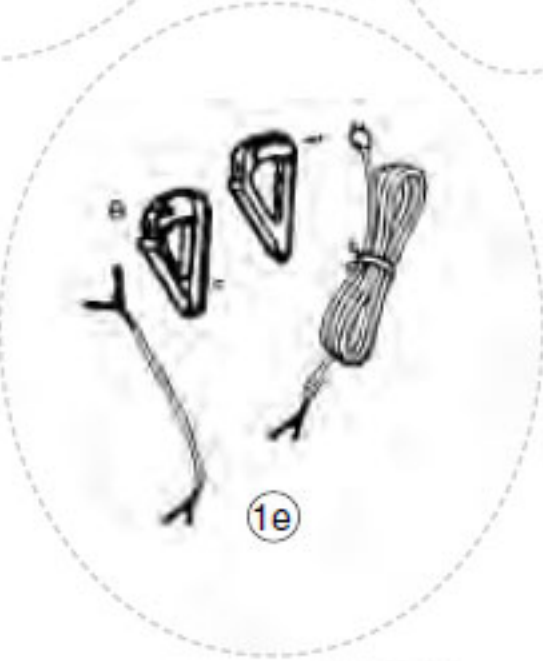

Parts Diagram

RIGHT

LEFT

Wireforms serviceable -
Baseplate has posts

Wireforms non-serviceable -
Baseplate does not have
posts

Parts Assemblies

Part Numbers Listing: XL9100HG

Hypo Bag, Lights, and Helping Hand Handle