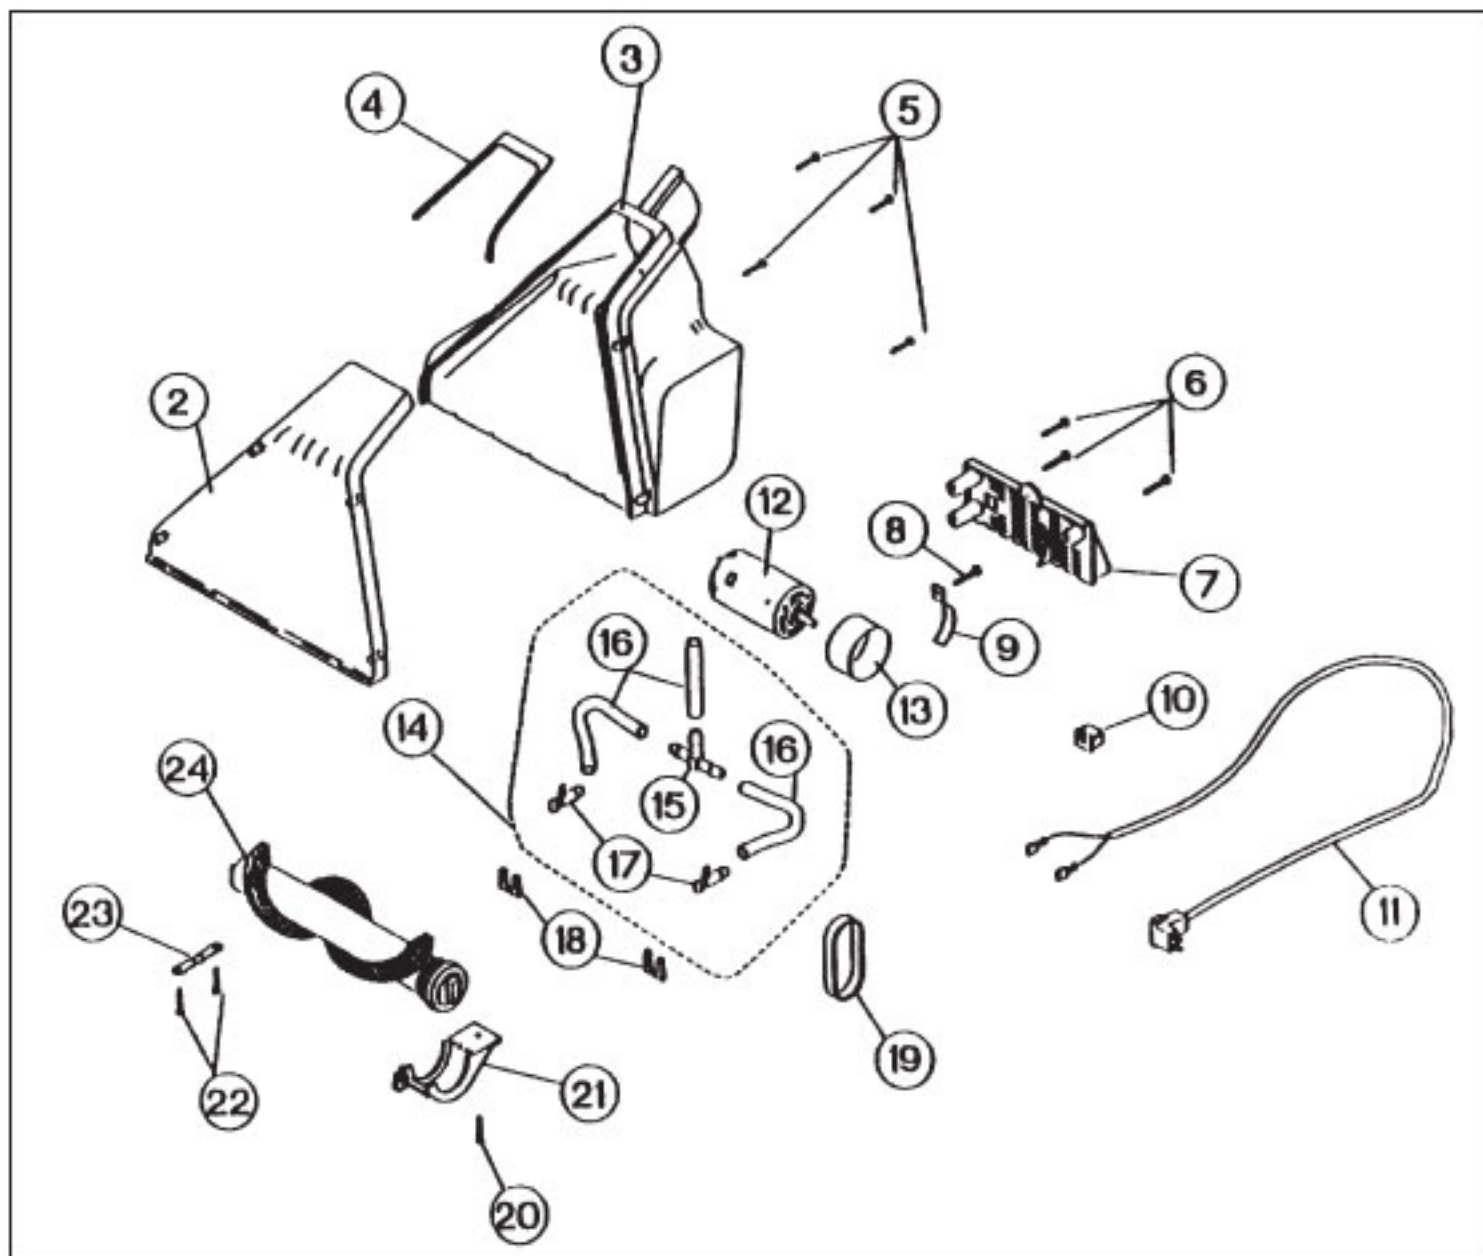

Original & Replacement **ORECK**

RINSE-A-MATIC Models XLS465, XLS465Q, XLS700, XLS700Q

KEY	PART NO.	DESCRIPTION	KEY	PART NO.	DESCRIPTION
	NLA	Floor Nozzle Ass'y	13	O-5274101	Motor Insulation
2	O-52600020329	Nozzle Cover	14	NLA	"T" Connector & Tubing Ass'y
3	O-095307801	Rear Nozzle	15	O-5271401	"T" Connector
4	NLA	Nozzle Gasket	16	O-5260601	Tubing
5	O-030041323	Screw, Top Cover to Nozzle Body	17	O-52605010327	Spray Tip
6	O-03754	Screw, Motor Cover	18	O-5261401	Spray Tip Clip
7	O-52602010384	Motor Cover	19	O-2661001	Belt
8	O-03754	Screw, Motor Clamp	20	O-030041323	Screw, Belt Cover
9	O-2662601	Motor Clamp	21	O-52601010384	Belt Cover
10	O-030041401	Strain Relief	22	O-030041323	Screw, Dowel Clamp
11	O-5261002	Power Cord	23	O-5260301	Dowel Clamp
12	O-5260901	Nozzle Motor	24	NLA	Brushroll

NLA = No Longer Available