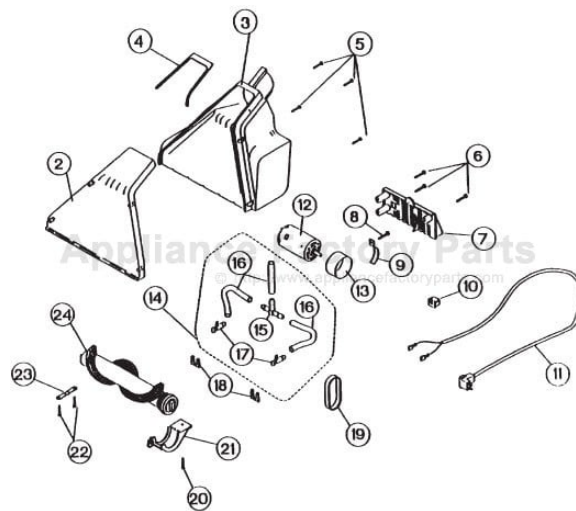

[Find Your Oreck Vacuum Cleaner Parts - Select From 249 Models](#)

----- Manual continues below part list -----