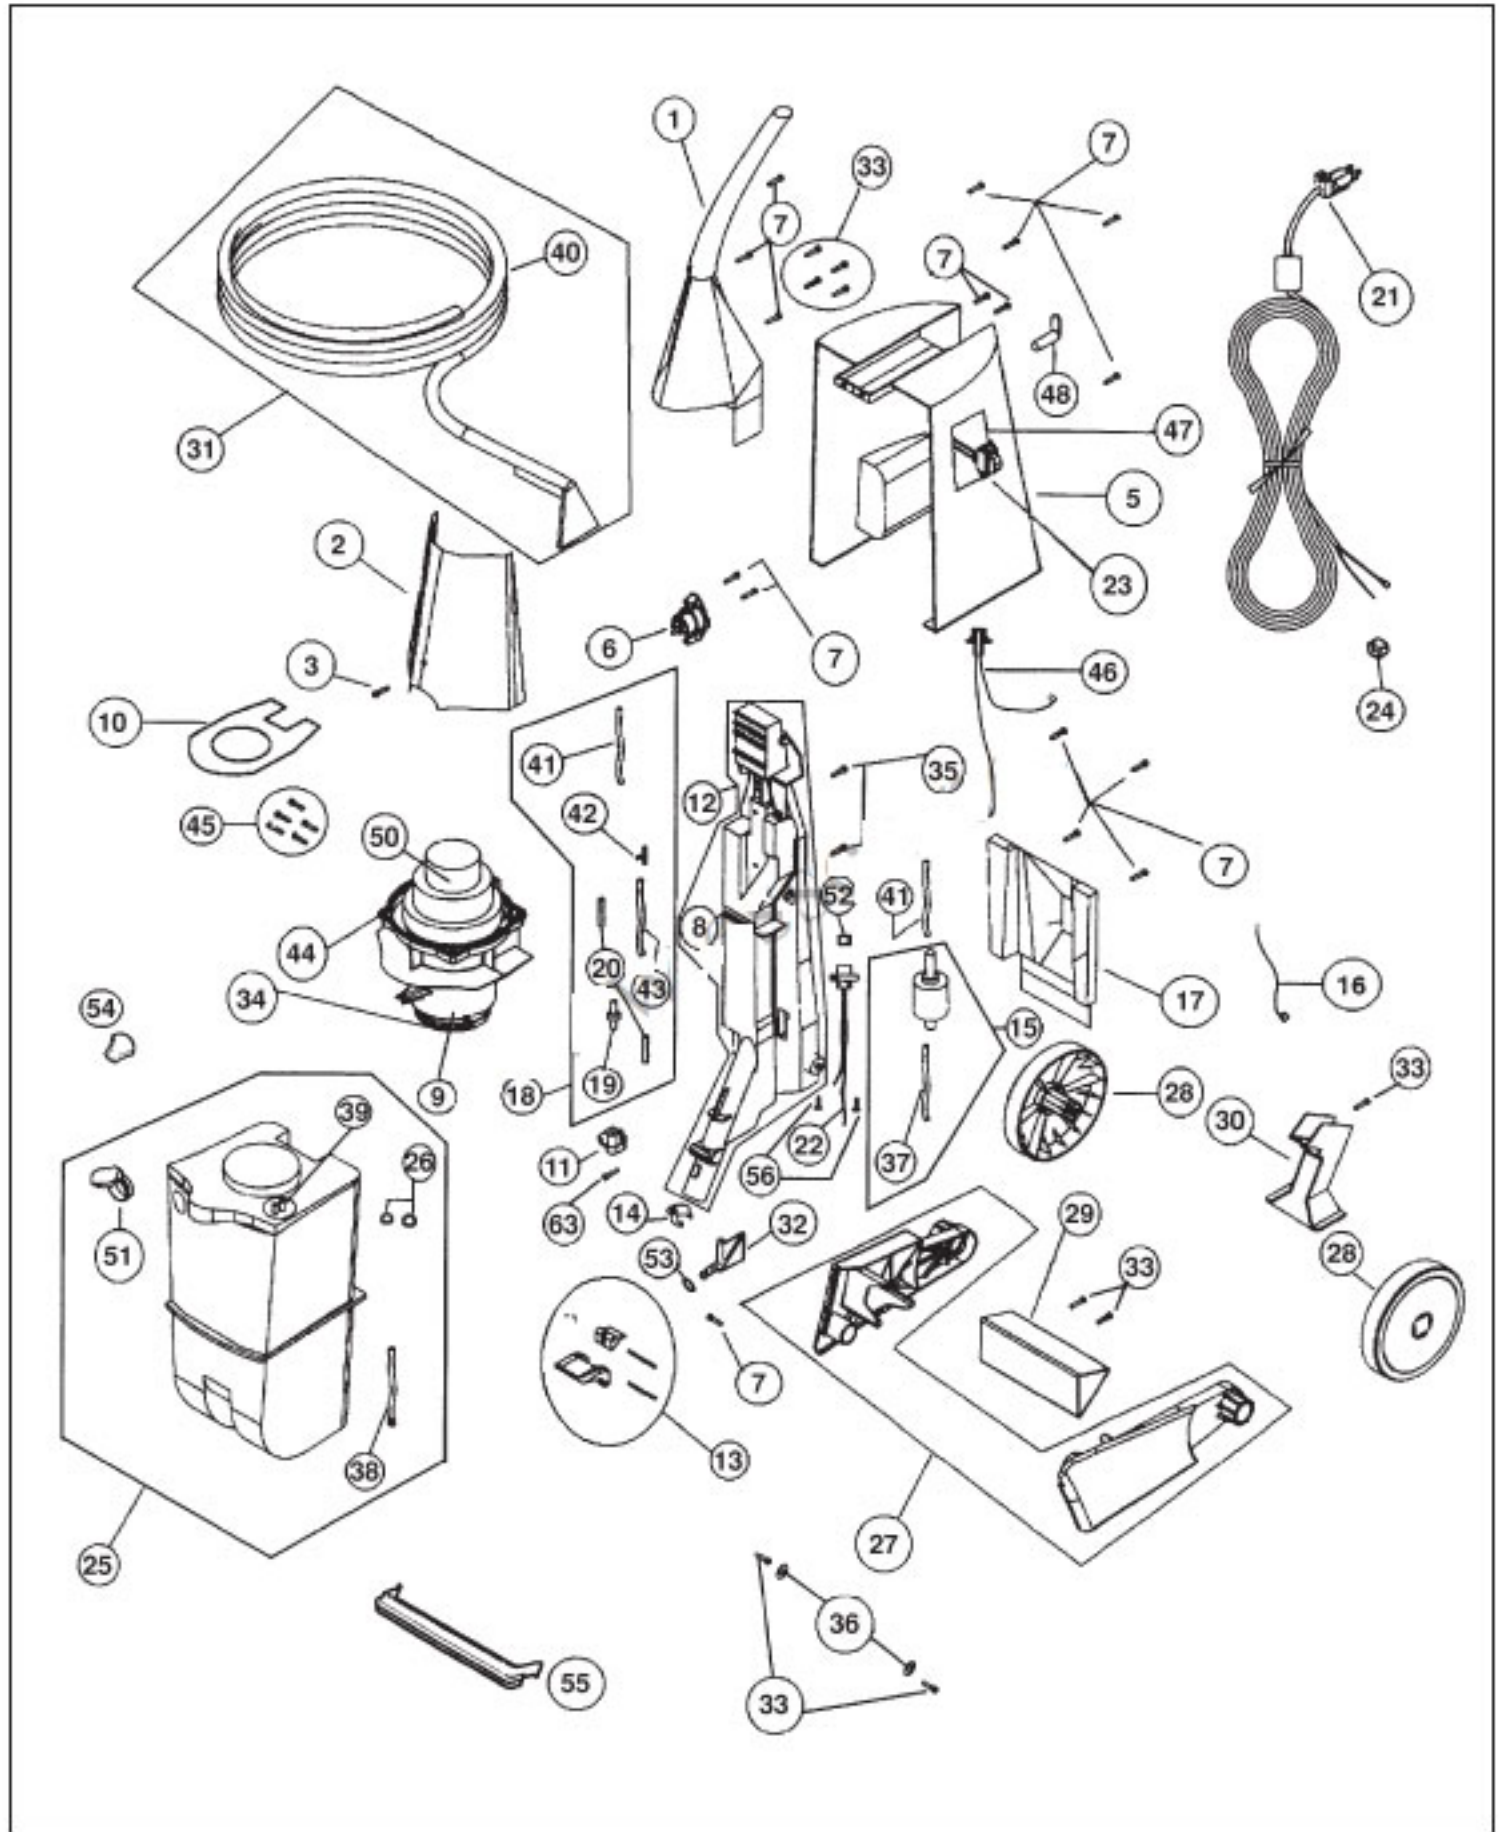

ORECK Original & Replacement

RINSE-A-MATIC Models XLS465, XLS465Q, XLS700, XLS700Q

Original & Replacement **ORECK**

RINSE-A-MATIC Models XLS465, XLS465Q, XLS700, XLS700Q

KEY	PART NO.	DESCRIPTION
1	O-095293104	Handle Ass'y XLS465
1	O-095293101	Handle Ass'y XLS465Q
1	O-095293155	Handle Ass'y XLS700, XLS700Q
2	O-095310001	Front Housing XLS465
2	O-095310052	Front Housing XLS465Q
2	O-095310003	Front Housing XLS700, XLS700Q
3	O-030043801	Screw
5	O-52929010384	Rear Housing XLS465, XLS465Q
5	O-52929020384	Rear Housing XLS700, XLS700Q
6	O-095310601	Bottle Docking Ass'y
7	O-030039015	Screw
8	O-5274701	Foam Gasket
9	O-095306702	Body Separator
10	O-5295101	Motor Baffle
11	O-52432P2	Tank Block
12	O-095305701	Mainframe Ass'y
13	O-095307501	Lever Latch Ass'y
14	O-52427P20419	Button Lock
15	O-095255301	Pump
16	O-5263001	Pump Lead Ass'y
17	O-52417040384	Pump Cover
18	O-095276801	Hose Ass'y
19	O-5251001	Check Valve
20	O-5251101	Check Valve Tube
21	O-5261204	Power Cord
22	O-5261103	Receptacle With Diode
23	O-5261302	Power Switch
24	O-030041401	Strain Relief
25	O-095306901	Tank Ass'y
26	O-5267701	O-Ring
27	O-095307401	Struts Left & Right
28	O-52421P10384	Wheel XLS465, XLS465Q
28	O-52421P10327	Wheel XLS700, XLS700Q
29	O-52433P10384	Tie Bar Strut
30	O-52412020384	Mainframe Stand
31	O-095294001	Upholstery Nozzle w/Hose
32	O-095305801	Nipple Quick Connect w/O-Ring
33	O-030038915	Screw
34	O-5291301	Separator Seal
35	O-03754	Screw
36	O-030039115	Washer
37	O-5246002	Pump to Nipple Tube
38	O-095306801	Supply Tank Tube w/Filter
39	O-52042P20384	Port

KEY	PART NO.	DESCRIPTION
40	O-52360P10384	Hose 10'
41	O-5245901	Tube XLS465, XLS465Q
42	O-52436P1	"T" Connector XLS465, XLS465Q
43	O-5245701	Bottle Dock Tube
44	O-053690029	Motor / Separator Gasket
45	O-03819	Screw
46	O-5293601	Wire Harness, Female
47	O-52961010384	Switch Plate
48	O-56948010384	Cord Hook
50	O-5298102	Main Motor
51	O-52927010384	Tank Cap
52	O-5274201	Receptacle Gasket
53	O-5267901	O-Ring
54	O-53312010419	Detergent Control Knob XLS700, XLS700Q
	O-5331301	Detergent Control Valve XLS700, XLS700Q
55	O-53311010384	Squeegee XLS700, XLS700Q
56	O-030041323	Screw
57	O-52384P10327	Upholstery Nozzle Brush
58	O-5254201	Spring, Upholstery Trigger
59	O-52716020327	Spray Tip
60	O-52424P20419	Trigger
61	O-5254301	Pinch Tube
62	O-030042401	Hose Clamp
63	O-030041023	Screw
64	O-095294001	Upholstery Nozzle Ass'y w/ Hose
	O-5309403	Owner's Manual XLS465, XLS465Q
	O-5332001	Owner's Manual XLS700, XLS700Q
	O-4003203	Carpet Shampoo Cartridge 2 Pk
	O-4003303	Upholstery Shampoo Cartridge 2 Pk