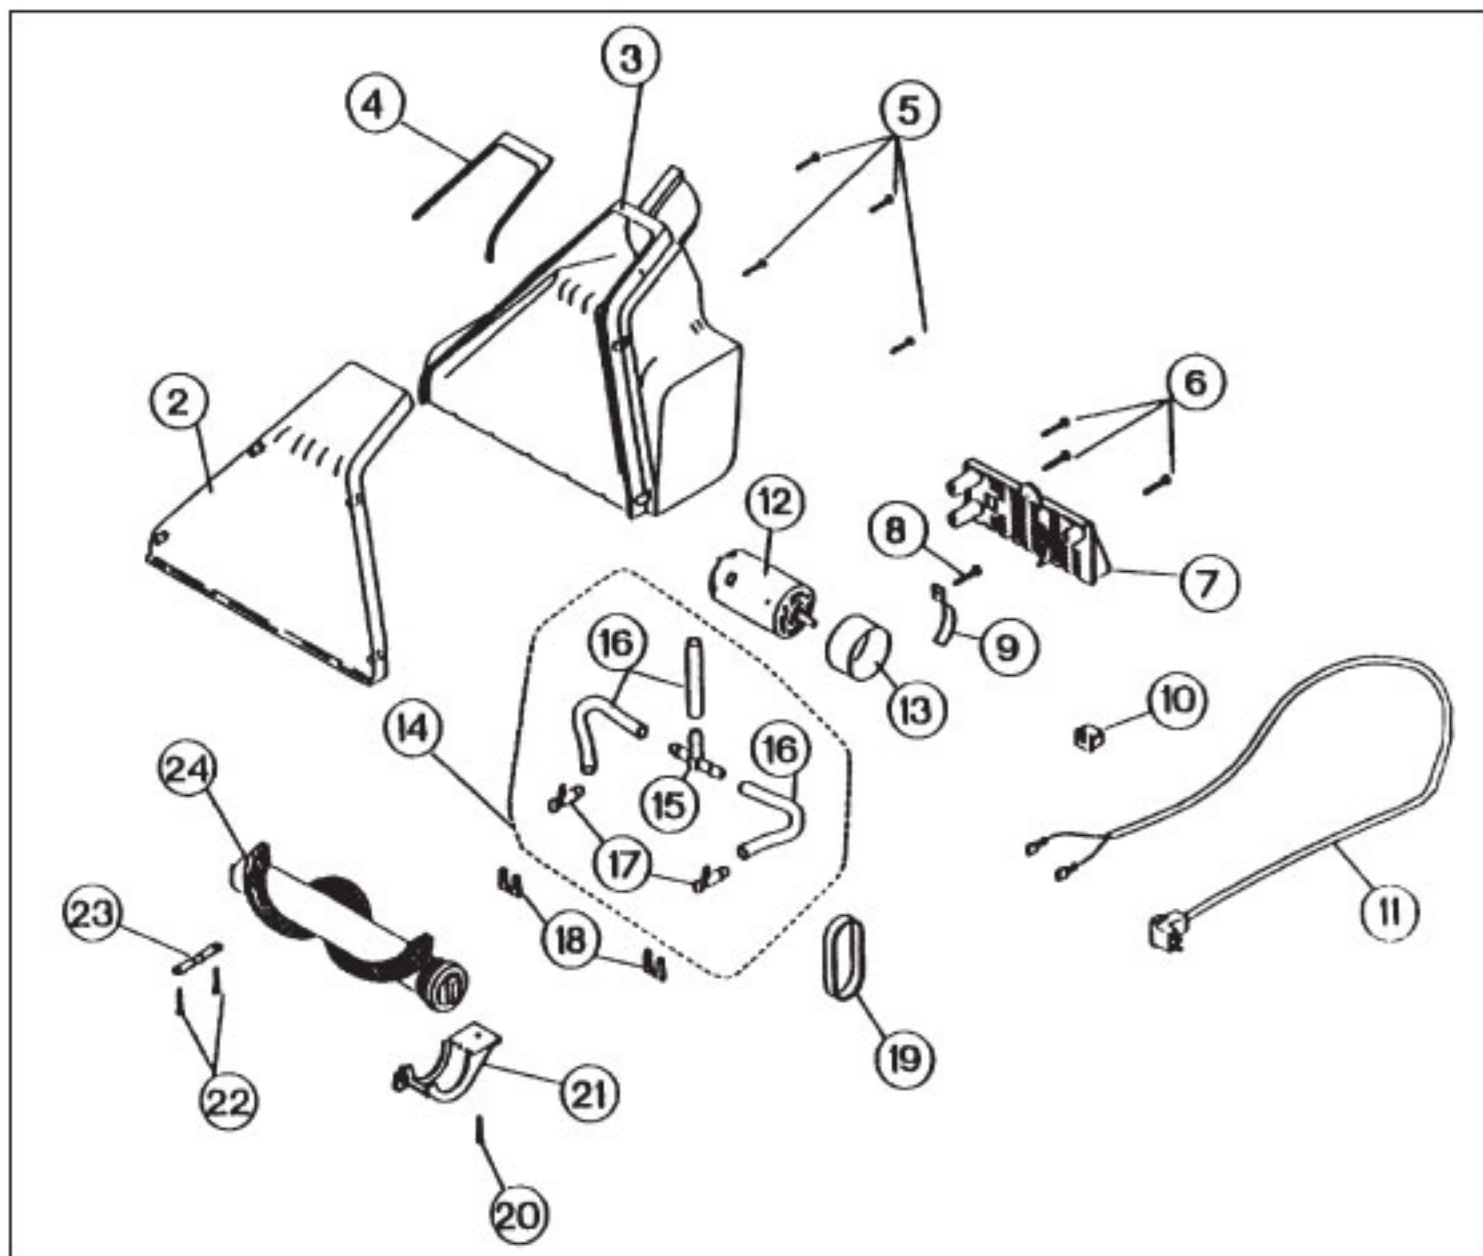

# Original & Replacement **ORECK**

RINSE-A-MATIC Models XLS465, XLS465Q, XLS700, XLS700Q

KEY	PART NO.	DESCRIPTION	KEY	PART NO.	DESCRIPTION
	NLA	Floor Nozzle Ass'y	13	O-5274101	Motor Insulation
2	O-52600020329	Nozzle Cover	14	NLA	"T" Connector & Tubing Ass'y
3	O-095307801	Rear Nozzle	15	O-5271401	"T" Connector
4	NLA	Nozzle Gasket	16	O-5260601	Tubing
5	O-030041323	Screw, Top Cover to Nozzle Body	17	O-52605010327	Spray Tip
6	O-03754	Screw, Motor Cover	18	O-5261401	Spray Tip Clip
7	O-52602010384	Motor Cover	19	O-2661001	Belt
8	O-03754	Screw, Motor Clamp	20	O-030041323	Screw, Belt Cover
9	O-2662601	Motor Clamp	21	O-52601010384	Belt Cover
10	O-030041401	Strain Relief	22	O-030041323	Screw, Dowel Clamp
11	O-5261002	Power Cord	23	O-5260301	Dowel Clamp
12	O-5260901	Nozzle Motor	24	NLA	Brushroll

KEY	PART NO.	DESCRIPTION
40	O-52360P10384	Hose 10'
41	O-5245901	Tube XLS465, XLS465Q
42	O-52436P1	"T" Connector XLS465, XLS465Q
43	O-5245701	Bottle Dock Tube
44	O-053690029	Motor / Separator Gasket
45	O-03819	Screw
46	O-5293601	Wire Harness, Female
47	O-52961010384	Switch Plate
48	O-56948010384	Cord Hook
50	O-5298102	Main Motor
51	O-52927010384	Tank Cap
52	O-5274201	Receptacle Gasket
53	O-5267901	O-Ring
54	O-53312010419	Detergent Control Knob XLS700, XLS700Q
	O-5331301	Detergent Control Valve XLS700, XLS700Q
55	O-53311010384	Squeegee XLS700, XLS700Q
56	O-030041323	Screw
57	O-52384P10327	Upholstery Nozzle Brush
58	O-5254201	Spring, Upholstery Trigger
59	O-52716020327	Spray Tip
60	O-52424P20419	Trigger
61	O-5254301	Pinch Tube
62	O-030042401	Hose Clamp
63	O-030041023	Screw
64	O-095294001	Upholstery Nozzle Ass'y w/ Hose
	O-5309403	Owner's Manual XLS465, XLS465Q
	O-5332001	Owner's Manual XLS700, XLS700Q
	O-4003203	Carpet Shampoo Cartridge 2 Pk
	O-4003303	Upholstery Shampoo Cartridge 2 Pk