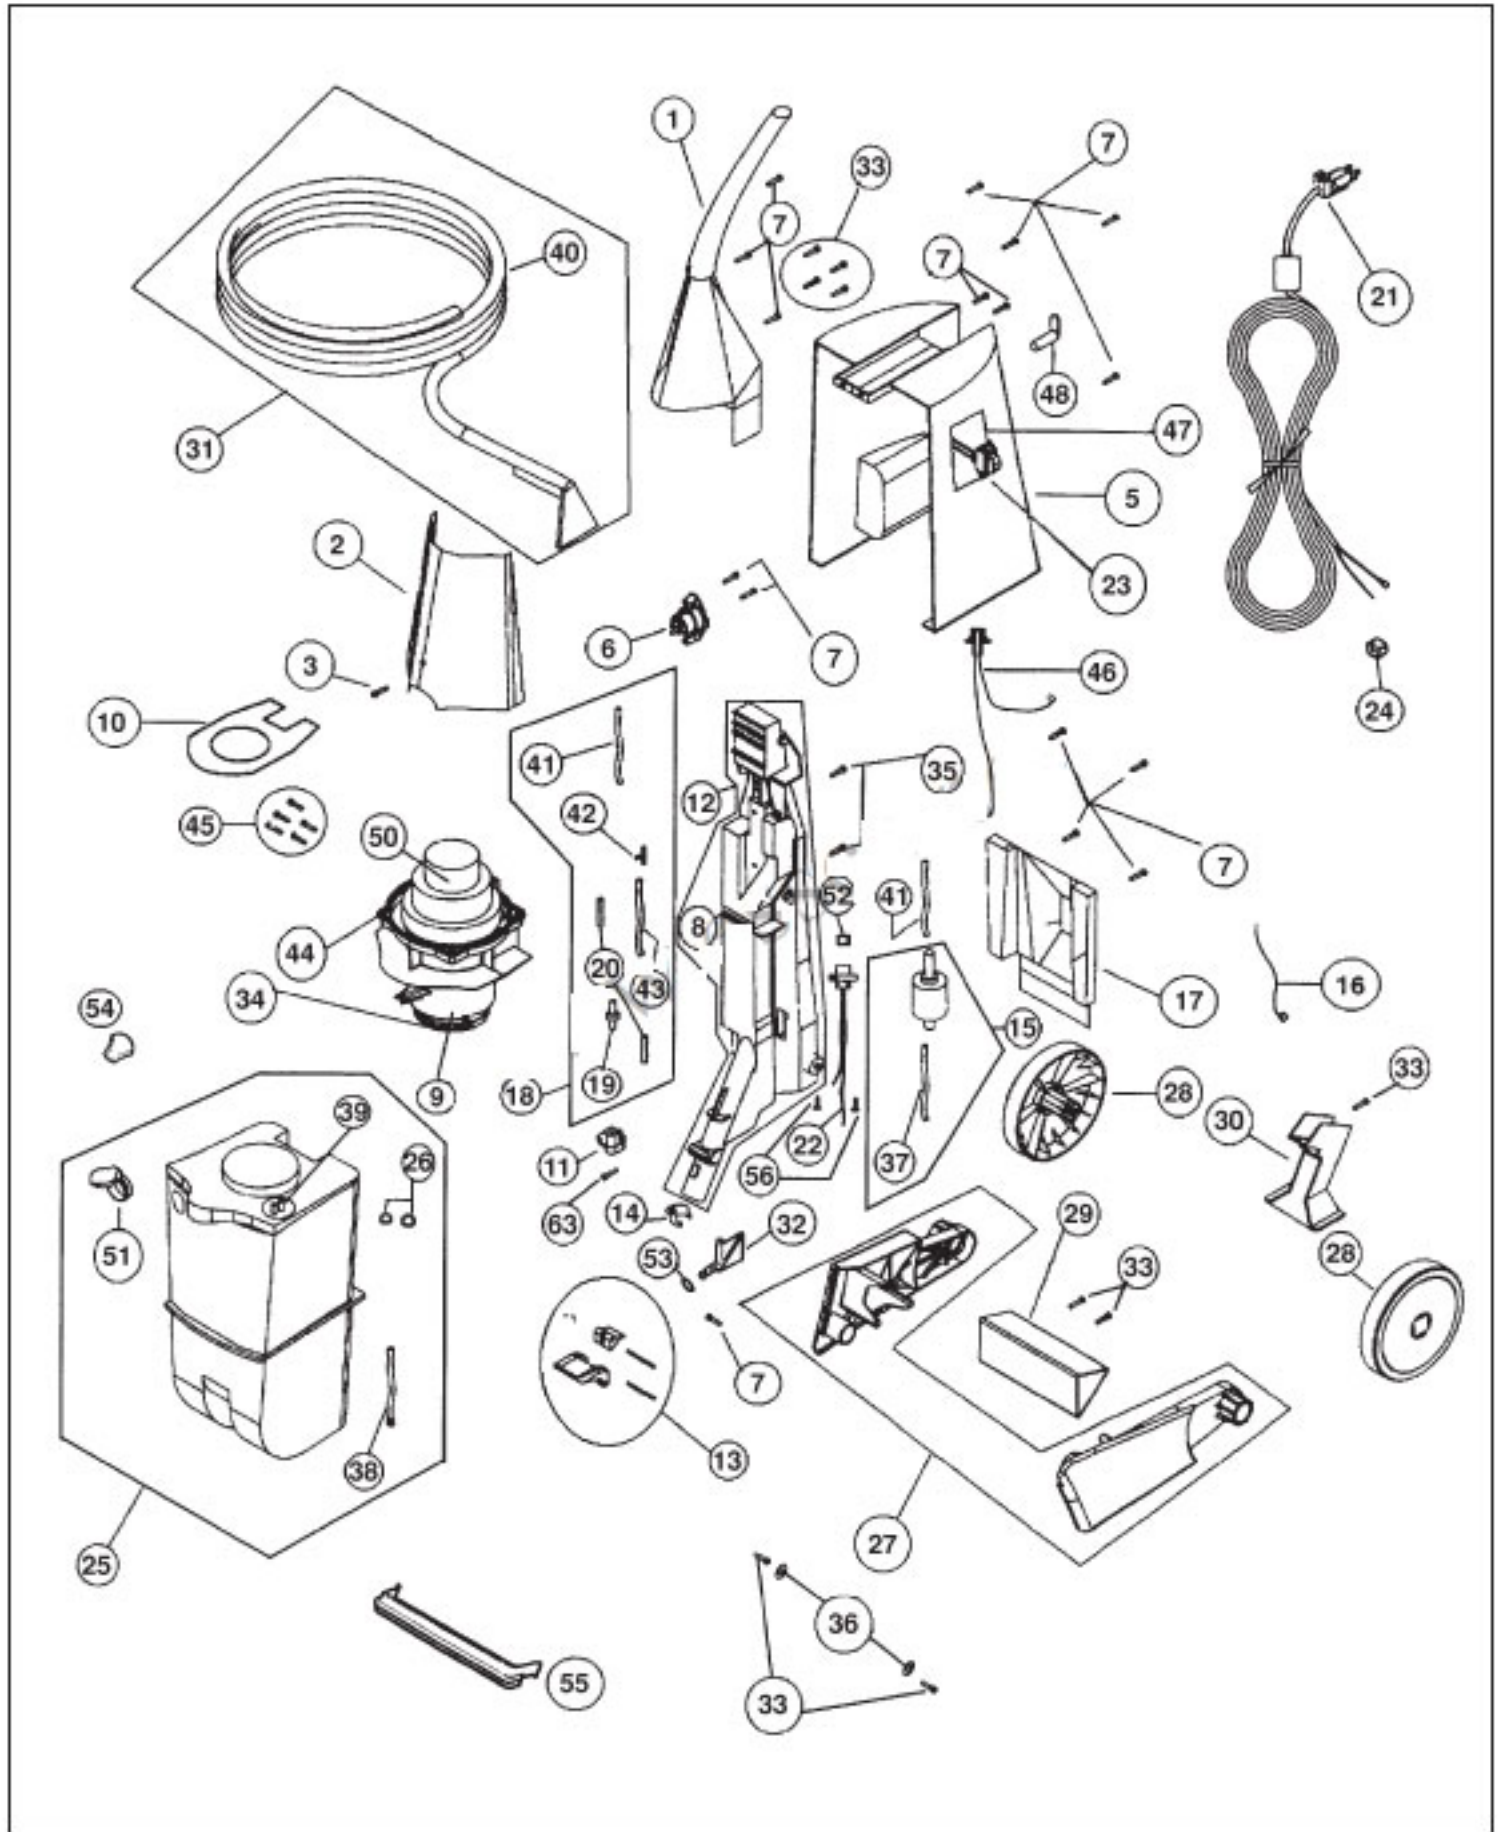

ORECK Original & Replacement

RINSE-A-MATIC Models XLS465, XLS465Q, XLS700, XLS700Q

Original & Replacement **ORECK**

RINSE-A-MATIC Models XLS465, XLS465Q, XLS700, XLS700Q

KEY	PART NO.	DESCRIPTION
1	O-095293104	Handle Ass'y XLS465
1	O-095293101	Handle Ass'y XLS465Q
1	O-095293155	Handle Ass'y XLS700, XLS700Q
2	O-095310001	Front Housing XLS465
2	O-095310052	Front Housing XLS465Q
2	O-095310003	Front Housing XLS700, XLS700Q
3	O-030043801	Screw
5	O-52929010384	Rear Housing XLS465, XLS465Q
5	O-52929020384	Rear Housing XLS700, XLS700Q
6	O-095310601	Bottle Docking Ass'y
7	O-030039015	Screw
8	O-5274701	Foam Gasket
9	O-095306702	Body Separator
10	O-5295101	Motor Baffle
11	O-52432P2	Tank Block
12	O-095305701	Mainframe Ass'y
13	O-095307501	Lever Latch Ass'y
14	O-52427P20419	Button Lock
15	O-095255301	Pump
16	O-5263001	Pump Lead Ass'y
17	O-52417040384	Pump Cover
18	O-095276801	Hose Ass'y
19	O-5251001	Check Valve
20	O-5251101	Check Valve Tube
21	O-5261204	Power Cord
22	O-5261103	Receptacle With Diode
23	O-5261302	Power Switch
24	O-030041401	Strain Relief
25	O-095306901	Tank Ass'y
26	O-5267701	O-Ring
27	O-095307401	Struts Left & Right
28	O-52421P10384	Wheel XLS465, XLS465Q
28	O-52421P10327	Wheel XLS700, XLS700Q
29	O-52433P10384	Tie Bar Strut
30	O-52412020384	Mainframe Stand
31	O-095294001	Upholstery Nozzle w/Hose
32	O-095305801	Nipple Quick Connect w/O-Ring
33	O-030038915	Screw
34	O-5291301	Separator Seal
35	O-03754	Screw
36	O-030039115	Washer
37	O-5246002	Pump to Nipple Tube
38	O-095306801	Supply Tank Tube w/Filter
39	O-52042P20384	Port

KEY	PART NO.	DESCRIPTION
40	O-52360P10384	Hose 10'
41	O-5245901	Tube XLS465, XLS465Q
42	O-52436P1	"T" Connector XLS465, XLS465Q
43	O-5245701	Bottle Dock Tube
44	O-053690029	Motor / Separator Gasket
45	O-03819	Screw
46	O-5293601	Wire Harness, Female
47	O-52961010384	Switch Plate
48	O-56948010384	Cord Hook
50	O-5298102	Main Motor
51	O-52927010384	Tank Cap
52	O-5274201	Receptacle Gasket
53	O-5267901	O-Ring
54	O-53312010419	Detergent Control Knob XLS700, XLS700Q
	O-5331301	Detergent Control Valve XLS700, XLS700Q
55	O-53311010384	Squeegee XLS700, XLS700Q
56	O-030041323	Screw
57	O-52384P10327	Upholstery Nozzle Brush
58	O-5254201	Spring, Upholstery Trigger
59	O-52716020327	Spray Tip
60	O-52424P20419	Trigger
61	O-5254301	Pinch Tube
62	O-030042401	Hose Clamp
63	O-030041023	Screw
64	O-095294001	Upholstery Nozzle Ass'y w/ Hose
	O-5309403	Owner's Manual XLS465, XLS465Q
	O-5332001	Owner's Manual XLS700, XLS700Q
	O-4003203	Carpet Shampoo Cartridge 2 Pk
	O-4003303	Upholstery Shampoo Cartridge 2 Pk