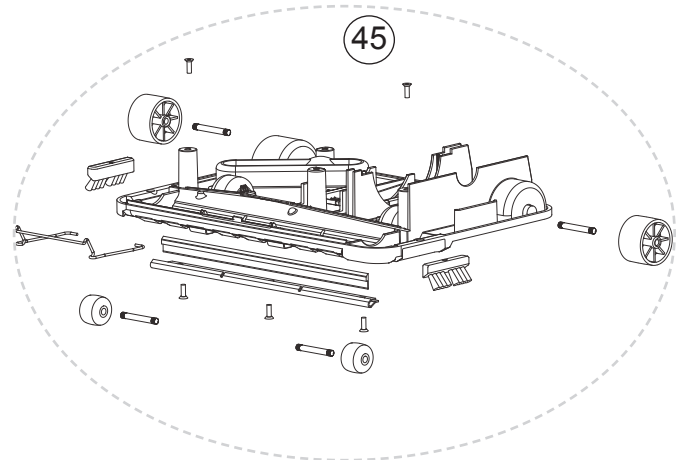

Parts Diagram

Parts Assemblies

Part Numbers Listing: XL2400RS / U2420RSQ / XL2330HS / XL2330RS / U2330RD / U2740RD

Regular Bag, No Lights, Foot Switch

#	Item	Order #	Qty.	Pk.			
1a	XL2400RS: Handle Assembly	O-7521906	1	1			
	XL2330HS / XL2330RS / U2420RSQ: Handle Assembly	O-7521901	1	1			
1g	U2330RD: Handle Assembly, <i>includes #38, #55, #56, #57, #82</i>	09-75093-03	1	1			
	U2740RD: Handle Assembly, <i>includes #38, #55, #56, #57, #82</i>	09-75093-01	1	1			
4a	Docking Clip, Rear, Type CC (use w/#67 or order #83)	O-7558301438	1	1			
5	Dust Bag, (8 Pk.) Regular	O-20008					
	Dust Bag, (25 Pk.) Regular	O-200025					
	U2420RSQ: Dust Bag, (8pk.) Hypo	O-20008DW					
	U2420RSQ: Dust bag, (25pk.) Hypo	O-200025DW					
6	XL2400RS: Outer Bag, Dark Gray, Maroon, Maroon	75246-14	1	1			
	XL2330HS: Outer Bag, Lt. Gray, Black, Dark Gray	O-010-0203	1	1			
	XL2400RS / XL2330RS / U2330RD / U2740RD: Outer Bag, Dark Gray, Black, Dark Gray	O-010-0216	1	1			
	U2420RSQ: Outer Bag, Oreck hotel	75246-40	1	1			
7	XL2400RS: Bag Clip, Maroon	09-75078-10	1	1			
	XL2330HS / XL2330RS / U2330RD: Bag Clip, White	09-75078-05	1	1			
	U2740RD: Bag Clip, Black	O-097507819	1	1			
	U2420RSQ: Bag Clip Maroon W/White	09-75078-25	1	1			
8	Connector Assembly Kit, <i>includes items #3 & #84</i>	O-097530857	1	1			
8a	Deflector, Black, Snap Type 1 & 2 Units Only	O-013-3051	1	1			
9	Collar	O-097530857	1	1			
10	Tube Assembly Type 1, 2, 3 & 4 Units Only	O-7518801	1	1			
	Tube Assembly Type 5, 6 & 7 Units Only	O-7519805	1	1			
11	XL2400RS / XL2330HS / XL2330RS / U2420RSQ: Grip, Handle, White	O-010-4173	1	1			
12	Fan Housing Assembly <i>includes Rivet & Spring</i>	O-097534302	1	1			
13	Switch Cover	O-097526601	1	1			
14	Switch Assembly	O-010-8823	1	1			
16	End Cap	O-0134623	1	1			
18	METAXALLOY™ Fan Kit w/Washers	O-097530001	1	1			
19	Fan Seal Cup	O-013-7714	1	1			
20	Cord Set	O-010-2802	1	1			
26	XL2400RS: Housing, Maroon w/Label	09-75430-07	1	1			
	XL2330HS / XL2330RS / U2330RD: Housing, White w/Label	O-097542618	1	1			
	U2740RD: Housing, Black w/Label	09-75430-02	1	1			
	U2420RSQ: Top Cover, Maroon	09-75426-29	1	1			
27	Bumper, White	O-014-0359	1	1			
28	Intake Pivot Assembly <i>with Felt Seal</i>	09-75066-02	1	1			
29	Felt Seal	75065-01	1	1			
32	Felt Seal, Motor	O-010-9605	1	100			
33	Cord Retainer, Round Type 1, 2 & 3 Units Only	O-010-1258	1	1			
	Cord Retainer, Square Type 4, 5, 6 & 7 Units Only	O-030049401	1	1			
34	Motor Assembly Kit	O-017-0020	1	1			
35	Motor Seal	O-010-7716	2	1			
36	Kit, Motor Brush (Large & Small) / Spring	O-7526301	2	2			