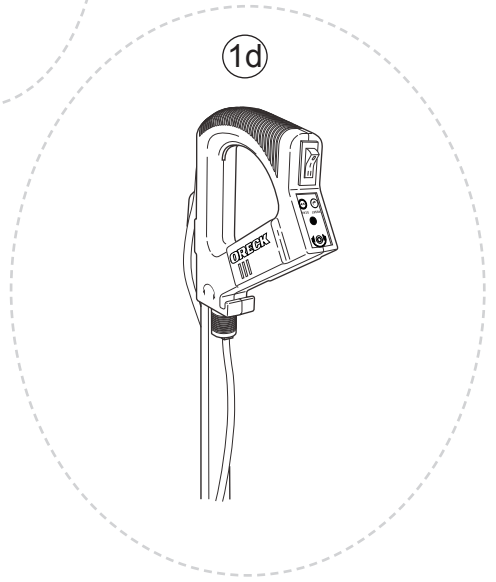

Parts Diagram

Parts Assemblies

Part Numbers Listing: XL2400RS / U2420RSQ / XL2330HS / XL2330RS / U2330RD / U2740RD

Regular Bag, No Lights, Foot Switch

#	Item	Order #	Qty.	Pk.			
1a	XL2400RS: Handle Assembly	O-7521906	1	1			
	XL2330HS / XL2330RS / U2420RSQ: Handle Assembly	O-7521901	1	1			
1g	U2330RD: Handle Assembly, <i>includes #38, #55, #56, #57, #82</i>	09-75093-03	1	1			
	U2740RD: Handle Assembly, <i>includes #38, #55, #56, #57, #82</i>	09-75093-01	1	1			
4a	Docking Clip, Rear, Type CC (use w/#67 or order #83)	O-7558301438	1	1			
5	Dust Bag, (8 Pk.) Regular	O-20008					
	Dust Bag, (25 Pk.) Regular	O-200025					
	U2420RSQ: Dust Bag, (8pk.) Hypo	O-20008DW					
	U2420RSQ: Dust bag, (25pk.) Hypo	O-200025DW					
6	XL2400RS: Outer Bag, Dark Gray, Maroon, Maroon	75246-14	1	1			
	XL2330HS: Outer Bag, Lt. Gray, Black, Dark Gray	O-010-0203	1	1			
	XL2400RS / XL2330RS / U2330RD / U2740RD: Outer Bag, Dark Gray, Black, Dark Gray	O-010-0216	1	1			
	U2420RSQ: Outer Bag, Oreck hotel	75246-40	1	1			
7	XL2400RS: Bag Clip, Maroon	09-75078-10	1	1			
	XL2330HS / XL2330RS / U2330RD: Bag Clip, White	09-75078-05	1	1			
	U2740RD: Bag Clip, Black	O-097507819	1	1			
	U2420RSQ: Bag Clip Maroon W/White	09-75078-25	1	1			
8	Connector Assembly Kit, <i>includes items #3 & #84</i>	O-097530857	1	1			
8a	Deflector, Black, Snap Type 1 & 2 Units Only	O-013-3051	1	1			
9	Collar	O-097530857	1	1			
10	Tube Assembly Type 1, 2, 3 & 4 Units Only	O-7518801	1	1			
	Tube Assembly Type 5, 6 & 7 Units Only	O-7519805	1	1			
11	XL2400RS / XL2330HS / XL2330RS / U2420RSQ: Grip, Handle, White	O-010-4173	1	1			
12	Fan Housing Assembly <i>includes Rivet & Spring</i>	O-097534302	1	1			
13	Switch Cover	O-097526601	1	1			
14	Switch Assembly	O-010-8823	1	1			
16	End Cap	O-0134623	1	1			
18	METAXALLOY™ Fan Kit w/Washers	O-097530001	1	1			
19	Fan Seal Cup	O-013-7714	1	1			
20	Cord Set	O-010-2802	1	1			
26	XL2400RS: Housing, Maroon w/Label	09-75430-07	1	1			
	XL2330HS / XL2330RS / U2330RD: Housing, White w/Label	O-097542618	1	1			
	U2740RD: Housing, Black w/Label	09-75430-02	1	1			
	U2420RSQ: Top Cover, Maroon	09-75426-29	1	1			
27	Bumper, White	O-014-0359	1	1			
28	Intake Pivot Assembly <i>with Felt Seal</i>	09-75066-02	1	1			
29	Felt Seal	75065-01	1	1			
32	Felt Seal, Motor	O-010-9605	1	100			
33	Cord Retainer, Round Type 1, 2 & 3 Units Only	O-010-1258	1	1			
	Cord Retainer, Square Type 4, 5, 6 & 7 Units Only	O-030049401	1	1			
34	Motor Assembly Kit	O-017-0020	1	1			
35	Motor Seal	O-010-7716	2	1			
36	Kit, Motor Brush (Large & Small) / Spring	O-7526301	2	2			