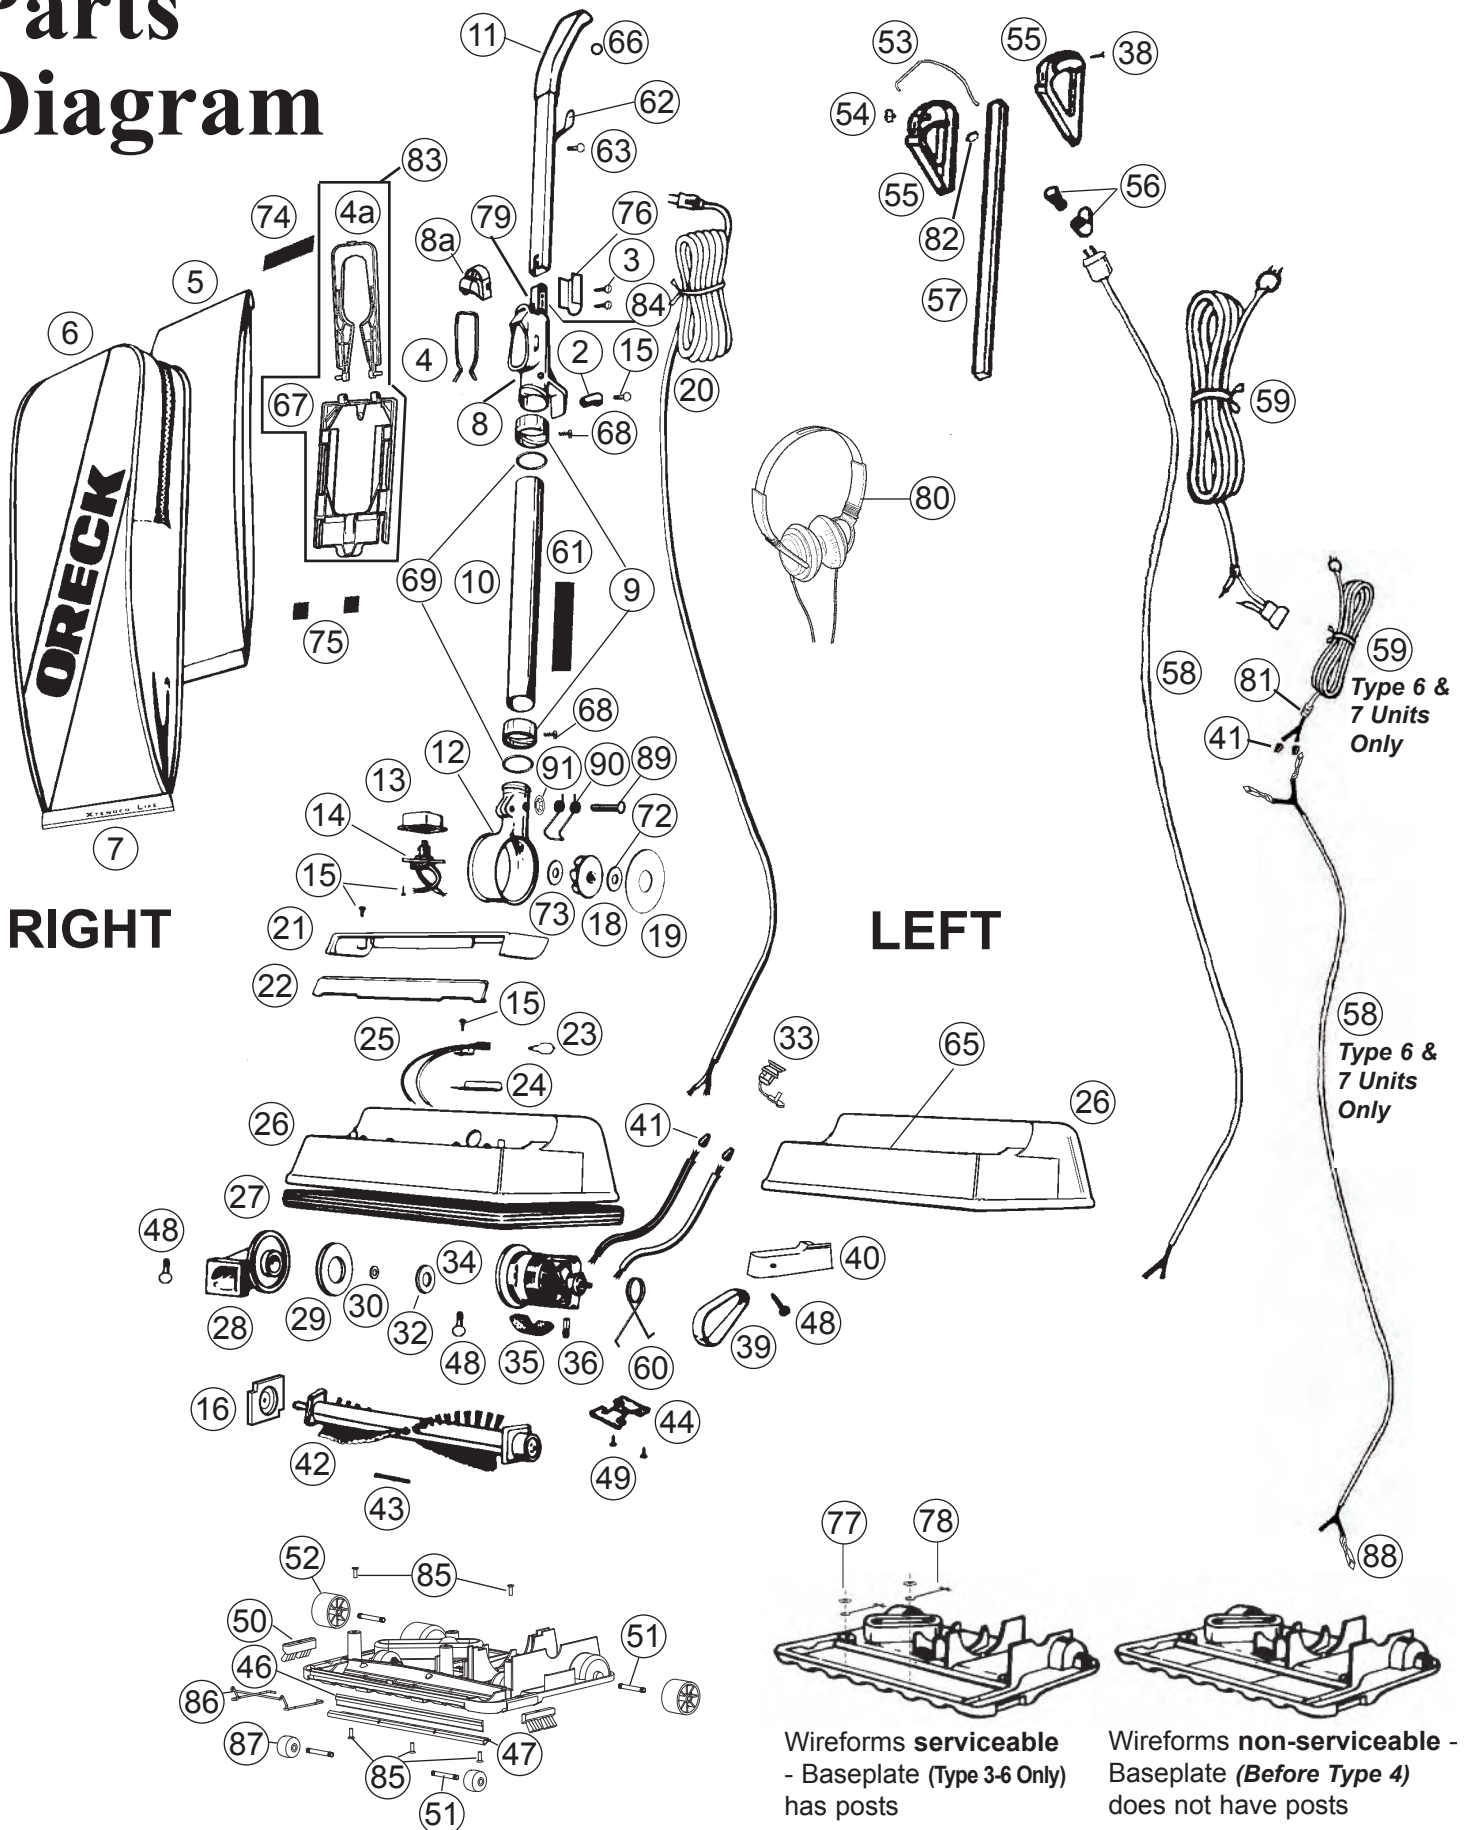

Parts Diagram

Parts Assemblies

Part Numbers Listing: XL2400RS / U2420RSQ / XL2330HS / XL2330RS / U2330RD / U2740RD

Regular Bag, No Lights, Foot Switch

#	Item	Order #	Qty.	Pk.			
1a	XL2400RS: Handle Assembly	O-7521906	1	1			
	XL2330HS / XL2330RS / U2420RSQ: Handle Assembly	O-7521901	1	1			
1g	U2330RD: Handle Assembly, <i>includes #38, #55, #56, #57, #82</i>	09-75093-03	1	1			
	U2740RD: Handle Assembly, <i>includes #38, #55, #56, #57, #82</i>	09-75093-01	1	1			
4a	Docking Clip, Rear, Type CC (use w/#67 or order #83)	O-7558301438	1	1			
5	Dust Bag, (8 Pk.) Regular	O-20008					
	Dust Bag, (25 Pk.) Regular	O-200025					
	U2420RSQ: Dust Bag, (8pk.) Hypo	O-20008DW					
	U2420RSQ: Dust bag, (25pk.) Hypo	O-200025DW					
6	XL2400RS: Outer Bag, Dark Gray, Maroon, Maroon	75246-14	1	1			
	XL2330HS: Outer Bag, Lt. Gray, Black, Dark Gray	O-010-0203	1	1			
	XL2400RS / XL2330RS / U2330RD / U2740RD: Outer Bag, Dark Gray, Black, Dark Gray	O-010-0216	1	1			
	U2420RSQ: Outer Bag, Oreck hotel	75246-40	1	1			
7	XL2400RS: Bag Clip, Maroon	09-75078-10	1	1			
	XL2330HS / XL2330RS / U2330RD: Bag Clip, White	09-75078-05	1	1			
	U2740RD: Bag Clip, Black	O-097507819	1	1			
	U2420RSQ: Bag Clip Maroon W/White	09-75078-25	1	1			
8	Connector Assembly Kit, <i>includes items #3 & #84</i>	O-097530857	1	1			
8a	Deflector, Black, Snap Type 1 & 2 Units Only	O-013-3051	1	1			
9	Collar	O-097530857	1	1			
10	Tube Assembly Type 1, 2, 3 & 4 Units Only	O-7518801	1	1			
	Tube Assembly Type 5, 6 & 7 Units Only	O-7519805	1	1			
11	XL2400RS / XL2330HS / XL2330RS / U2420RSQ: Grip, Handle, White	O-010-4173	1	1			
12	Fan Housing Assembly <i>includes Rivet & Spring</i>	O-097534302	1	1			
13	Switch Cover	O-097526601	1	1			
14	Switch Assembly	O-010-8823	1	1			
16	End Cap	O-0134623	1	1			
18	METAXALLOY™ Fan Kit w/Washers	O-097530001	1	1			
19	Fan Seal Cup	O-013-7714	1	1			
20	Cord Set	O-010-2802	1	1			
26	XL2400RS: Housing, Maroon w/Label	09-75430-07	1	1			
	XL2330HS / XL2330RS / U2330RD: Housing, White w/Label	O-097542618	1	1			
	U2740RD: Housing, Black w/Label	09-75430-02	1	1			
	U2420RSQ: Top Cover, Maroon	09-75426-29	1	1			
27	Bumper, White	O-014-0359	1	1			
28	Intake Pivot Assembly <i>with Felt Seal</i>	09-75066-02	1	1			
29	Felt Seal	75065-01	1	1			
32	Felt Seal, Motor	O-010-9605	1	100			
33	Cord Retainer, Round Type 1, 2 & 3 Units Only	O-010-1258	1	1			
	Cord Retainer, Square Type 4, 5, 6 & 7 Units Only	O-030049401	1	1			
34	Motor Assembly Kit	O-017-0020	1	1			
35	Motor Seal	O-010-7716	2	1			
36	Kit, Motor Brush (Large & Small) / Spring	O-7526301	2	2			