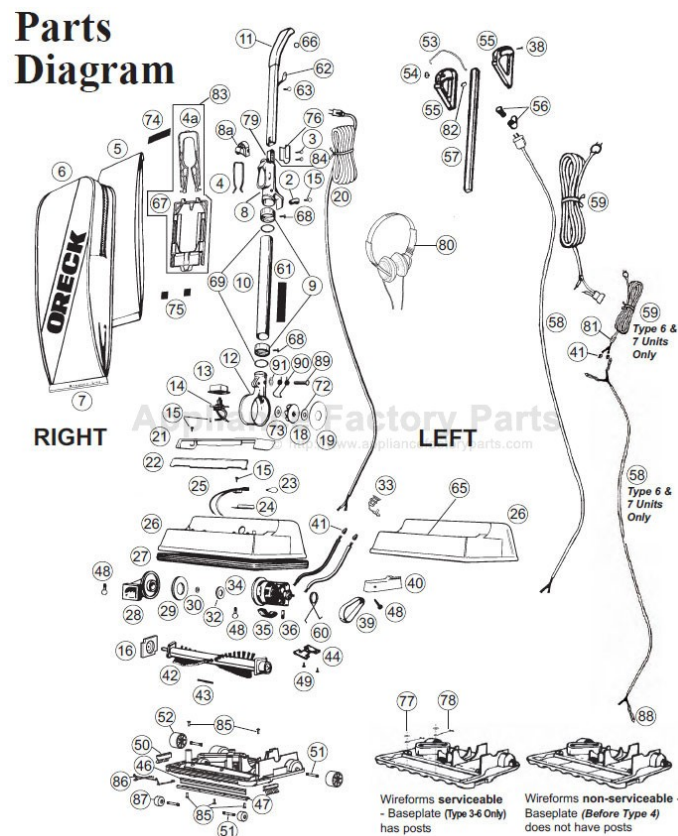

Oreck U2420RSQ Owner's Manual

[Shop genuine replacement parts for Oreck U2420RSQ](#)

[Find Your Oreck Vacuum Cleaner Parts - Select From 248 Models](#)

----- Manual continues below -----