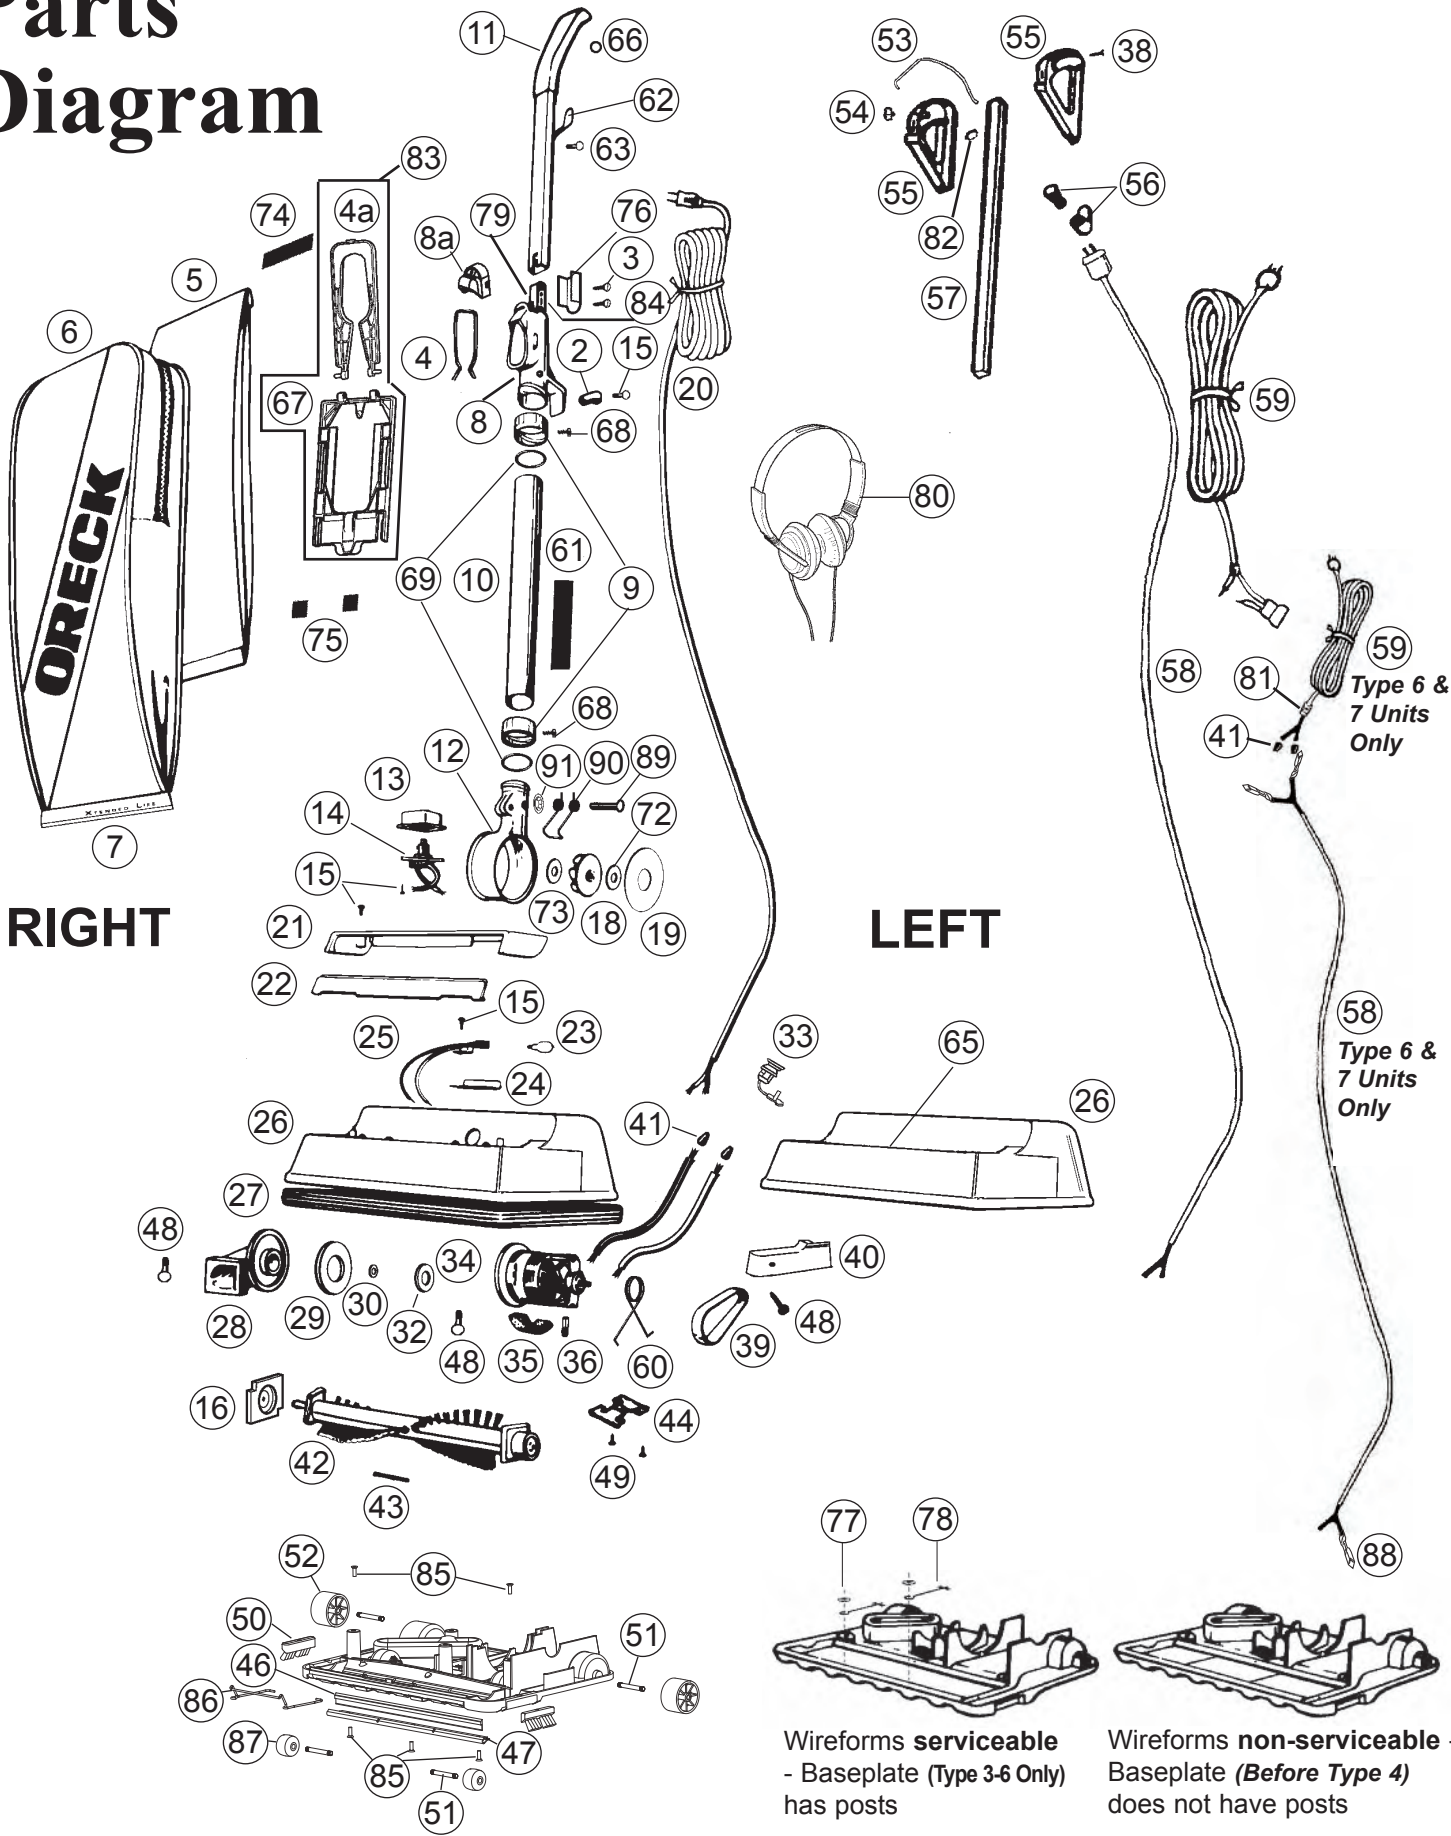

Oreck U2420RSQ Owner's Manual

[Shop genuine replacement parts for Oreck U2420RSQ](#)

[Find Your Oreck Vacuum Cleaner Parts - Select From 248 Models](#)

----- Manual continues below -----

Parts Diagram

RIGHT

LEFT

Wireforms **serviceable**
- Baseplate (Type 3-6 Only)
has posts

Wireforms **non-serviceable**
- Baseplate (*Before* Type 4)
does not have posts

Parts Assemblies

Part Numbers Listing: XL2400RS / U2420RSQ / XL2330HS / XL2330RS / U2330RD / U2740RD