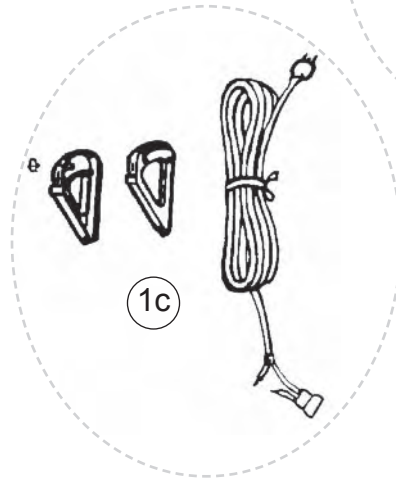

Parts Diagram

Parts Assemblies

Part Numbers Listing: XL2400RS / U2420RSQ / XL2330HS / XL2330RS / U2330RD / U2740RD

Regular Bag, No Lights, Foot Switch

#	Item	Order #	Qty.	Pk.			
1a	XL2400RS: Handle Assembly	O-7521906	1	1			
	XL2330HS / XL2330RS / U2420RSQ: Handle Assembly	O-7521901	1	1			
1g	U2330RD: Handle Assembly, <i>includes #38, #55, #56, #57, #82</i>	09-75093-03	1	1			
	U2740RD: Handle Assembly, <i>includes #38, #55, #56, #57, #82</i>	09-75093-01	1	1			
4a	Docking Clip, Rear, Type CC (use w/#67 or order #83)	O-7558301438	1	1			
5	Dust Bag, (8 Pk.) Regular	O-20008					
	Dust Bag, (25 Pk.) Regular	O-200025					
	U2420RSQ: Dust Bag, (8pk.) Hypo	O-20008DW					
	U2420RSQ: Dust bag, (25pk.) Hypo	O-200025DW					
6	XL2400RS: Outer Bag, Dark Gray, Maroon, Maroon	75246-14	1	1			
	XL2330HS: Outer Bag, Lt. Gray, Black, Dark Gray	O-010-0203	1	1			
	XL2400RS / XL2330RS / U2330RD / U2740RD: Outer Bag, Dark Gray, Black, Dark Gray	O-010-0216	1	1			
	U2420RSQ: Outer Bag, Oreck hotel	75246-40	1	1			
7	XL2400RS: Bag Clip, Maroon	09-75078-10	1	1			
	XL2330HS / XL2330RS / U2330RD: Bag Clip, White	09-75078-05	1	1			
	U2740RD: Bag Clip, Black	O-097507819	1	1			
	U2420RSQ: Bag Clip Maroon W/White	09-75078-25	1	1			
8	Connector Assembly Kit, <i>includes items #3 & #84</i>	O-097530857	1	1			
8a	Deflector, Black, Snap Type 1 & 2 Units Only	O-013-3051	1	1			
9	Collar	O-097530857	1	1			
10	Tube Assembly Type 1, 2, 3 & 4 Units Only	O-7518801	1	1			
	Tube Assembly Type 5, 6 & 7 Units Only	O-7519805	1	1			
11	XL2400RS / XL2330HS / XL2330RS / U2420RSQ: Grip, Handle, White	O-010-4173	1	1			
12	Fan Housing Assembly <i>includes Rivet & Spring</i>	O-097534302	1	1			
13	Switch Cover	O-097526601	1	1			
14	Switch Assembly	O-010-8823	1	1			
16	End Cap	O-0134623	1	1			
18	METAXALLOY™ Fan Kit w/Washers	O-097530001	1	1			
19	Fan Seal Cup	O-013-7714	1	1			
20	Cord Set	O-010-2802	1	1			
26	XL2400RS: Housing, Maroon w/Label	09-75430-07	1	1			
	XL2330HS / XL2330RS / U2330RD: Housing, White w/Label	O-097542618	1	1			
	U2740RD: Housing, Black w/Label	09-75430-02	1	1			
	U2420RSQ: Top Cover, Maroon	09-75426-29	1	1			
27	Bumper, White	O-014-0359	1	1			
28	Intake Pivot Assembly <i>with Felt Seal</i>	09-75066-02	1	1			
29	Felt Seal	75065-01	1	1			
32	Felt Seal, Motor	O-010-9605	1	100			
33	Cord Retainer, Round Type 1, 2 & 3 Units Only	O-010-1258	1	1			
	Cord Retainer, Square Type 4, 5, 6 & 7 Units Only	O-030049401	1	1			
34	Motor Assembly Kit	O-017-0020	1	1			
35	Motor Seal	O-010-7716	2	1			
36	Kit, Motor Brush (Large & Small) / Spring	O-7526301	2	2			