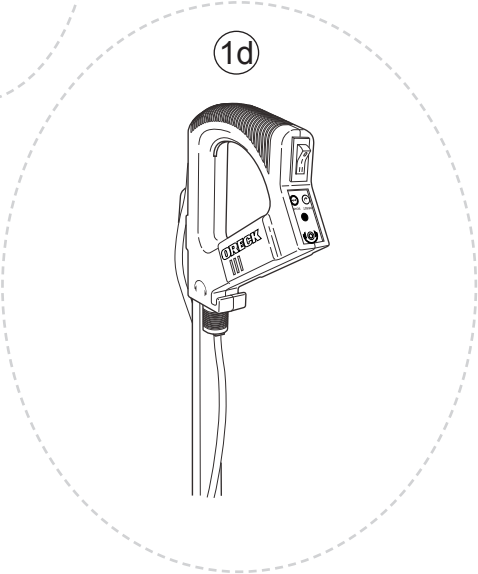

LEFT

Wireforms **serviceable**
- Baseplate (Type 3-6 Only)
has posts

Wireforms **non-serviceable**
- Baseplate (*Before* Type 4)
does not have posts

Parts Assemblies

Part Numbers Listing: XL2400RS / U2420RSQ / XL2330HS / XL2330RS / U2330RD / U2740RD