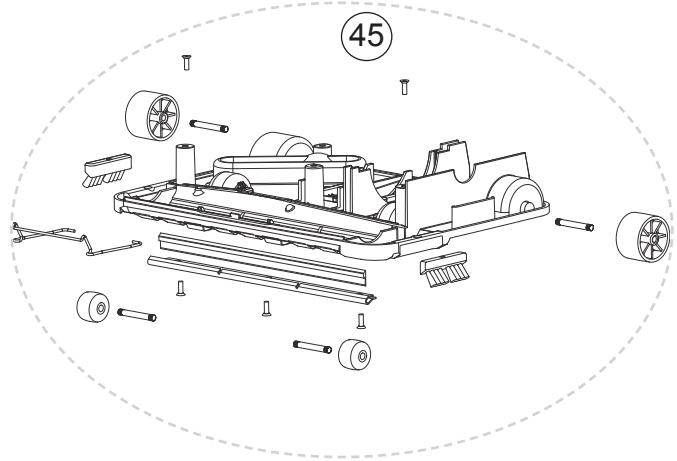

LEFT

Wireforms **serviceable**
- Baseplate (Type 3-6 Only)
has posts

Wireforms **non-serviceable**
- Baseplate (*Before* Type 4)
does not have posts

Parts Assemblies

Part Numbers Listing: XL2400RS / U2420RSQ / XL2330HS / XL2330RS / U2330RD / U2740RD