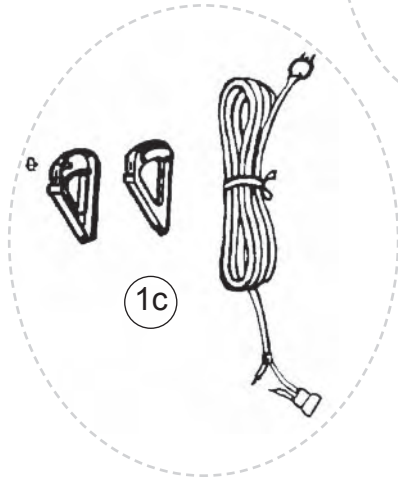

Part Numbers Listing: XL2400RS / U2420RSQ / XL2330HS / XL2330RS / U2330RD / U2740RD

Regular Bag, No Lights, Foot Switch

#	Item	Order #	Qty.	Pk.			
1a	XL2400RS: Handle Assembly	O-7521906	1	1			
	XL2330HS / XL2330RS / U2420RSQ: Handle Assembly	O-7521901	1	1			
1g	U2330RD: Handle Assembly, <i>includes #38, #55, #56, #57, #82</i>	09-75093-03	1	1			
	U2740RD: Handle Assembly, <i>includes #38, #55, #56, #57, #82</i>	09-75093-01	1	1			
4a	Docking Clip, Rear, Type CC (use w/#67 or order #83)	O-7558301438	1	1			
5	Dust Bag, (8 Pk.) Regular	O-20008					
	Dust Bag, (25 Pk.) Regular	O-200025					
	U2420RSQ: Dust Bag, (8pk.) Hypo	O-20008DW					
	U2420RSQ: Dust bag, (25pk.) Hypo	O-200025DW					
6	XL2400RS: Outer Bag, Dark Gray, Maroon, Maroon	75246-14	1	1			
	XL2330HS: Outer Bag, Lt. Gray, Black, Dark Gray	O-010-0203	1	1			
	XL2400RS / XL2330RS / U2330RD / U2740RD: Outer Bag, Dark Gray, Black, Dark Gray	O-010-0216	1	1			
	U2420RSQ: Outer Bag, Oreck hotel	75246-40	1	1			
7	XL2400RS: Bag Clip, Maroon	09-75078-10	1	1			
	XL2330HS / XL2330RS / U2330RD: Bag Clip, White	09-75078-05	1	1			
	U2740RD: Bag Clip, Black	O-097507819	1	1			
	U2420RSQ: Bag Clip Maroon W/White	09-75078-25	1	1			
8	Connector Assembly Kit, <i>includes items #3 & #84</i>	O-097530857	1	1			
8a	Deflector, Black, Snap Type 1 & 2 Units Only	O-013-3051	1	1			
9	Collar	O-097530857	1	1			
10	Tube Assembly Type 1, 2, 3 & 4 Units Only	O-7518801	1	1			
	Tube Assembly Type 5, 6 & 7 Units Only	O-7519805	1	1			
11	XL2400RS / XL2330HS / XL2330RS / U2420RSQ: Grip, Handle, White	O-010-4173	1	1			
12	Fan Housing Assembly <i>includes Rivet & Spring</i>	O-097534302	1	1			
13	Switch Cover	O-097526601	1	1			
14	Switch Assembly	O-010-8823	1	1			
16	End Cap	O-0134623	1	1			
18	METAXALLOY™ Fan Kit w/Washers	O-097530001	1	1			
19	Fan Seal Cup	O-013-7714	1	1			
20	Cord Set	O-010-2802	1	1			
26	XL2400RS: Housing, Maroon w/Label	09-75430-07	1	1			
	XL2330HS / XL2330RS / U2330RD: Housing, White w/Label	O-097542618	1	1			
	U2740RD: Housing, Black w/Label	09-75430-02	1	1			
	U2420RSQ: Top Cover, Maroon	09-75426-29	1	1			
27	Bumper, White	O-014-0359	1	1			
28	Intake Pivot Assembly <i>with Felt Seal</i>	09-75066-02	1	1			
29	Felt Seal	75065-01	1	1			
32	Felt Seal, Motor	O-010-9605	1	100			
33	Cord Retainer, Round Type 1, 2 & 3 Units Only	O-010-1258	1	1			
	Cord Retainer, Square Type 4, 5, 6 & 7 Units Only	O-030049401	1	1			
34	Motor Assembly Kit	O-017-0020	1	1			
35	Motor Seal	O-010-7716	2	1			
36	Kit, Motor Brush (Large & Small) / Spring	O-7526301	2	2			