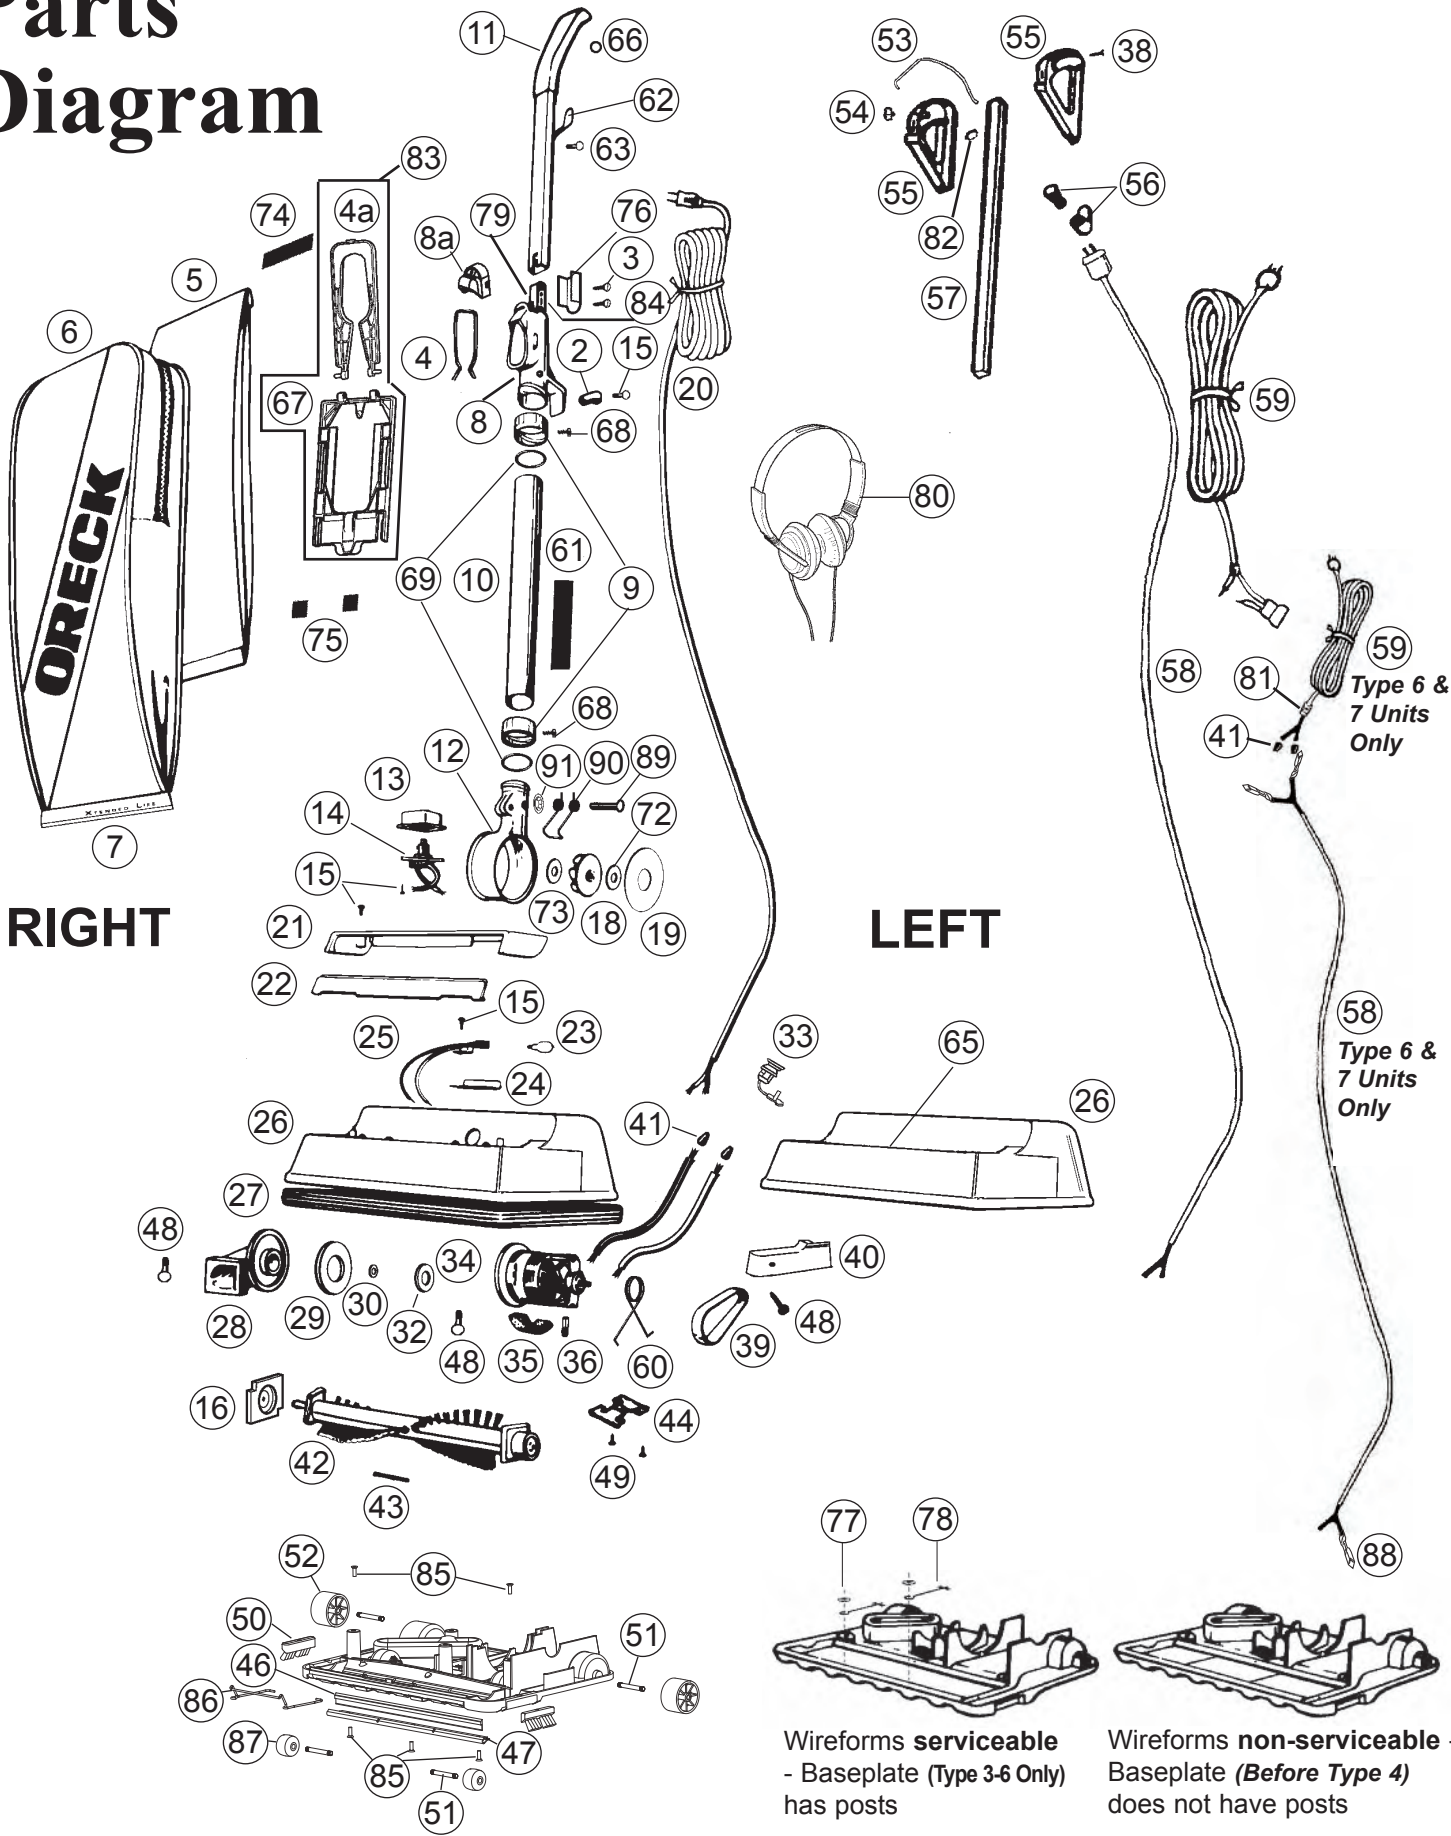

Oreck U2330RD Owner's Manual

[Shop genuine replacement parts for Oreck U2330RD](#)

[Find Your Oreck Vacuum Cleaner Parts - Select From 248 Models](#)

----- Manual continues below -----

Parts Diagram

RIGHT

LEFT