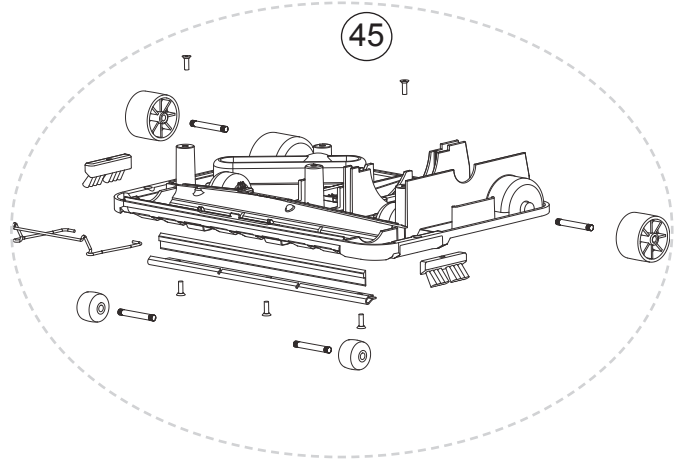

Part Numbers Listing: XL2400RS / U2420RSQ / XL2330HS / XL2330RS / U2330RD / U2740RD

Regular Bag, No Lights, Foot Switch

#	Item	Order #	Qty.	Pk.			
1a	XL2400RS: Handle Assembly	O-7521906	1	1			
	XL2330HS / XL2330RS / U2420RSQ: Handle Assembly	O-7521901	1	1			
1g	U2330RD: Handle Assembly, <i>includes #38, #55, #56, #57, #82</i>	09-75093-03	1	1			
	U2740RD: Handle Assembly, <i>includes #38, #55, #56, #57, #82</i>	09-75093-01	1	1			
4a	Docking Clip, Rear, Type CC (use w/#67 or order #83)	O-7558301438	1	1			
5	Dust Bag, (8 Pk.) Regular	O-20008					
	Dust Bag, (25 Pk.) Regular	O-200025					
	U2420RSQ: Dust Bag, (8pk.) Hypo	O-20008DW					
	U2420RSQ: Dust bag, (25pk.) Hypo	O-200025DW					
6	XL2400RS: Outer Bag, Dark Gray, Maroon, Maroon	75246-14	1	1			
	XL2330HS: Outer Bag, Lt. Gray, Black, Dark Gray	O-010-0203	1	1			
	XL2400RS / XL2330RS / U2330RD / U2740RD: Outer Bag, Dark Gray, Black, Dark Gray	O-010-0216	1	1			
	U2420RSQ: Outer Bag, Oreck hotel	75246-40	1	1			
7	XL2400RS: Bag Clip, Maroon	09-75078-10	1	1			
	XL2330HS / XL2330RS / U2330RD: Bag Clip, White	09-75078-05	1	1			
	U2740RD: Bag Clip, Black	O-097507819	1	1			
	U2420RSQ: Bag Clip Maroon W/White	09-75078-25	1	1			
8	Connector Assembly Kit, <i>includes items #3 & #84</i>	O-097530857	1	1			
8a	Deflector, Black, Snap Type 1 & 2 Units Only	O-013-3051	1	1			
9	Collar	O-097530857	1	1			
10	Tube Assembly Type 1, 2, 3 & 4 Units Only	O-7518801	1	1			
	Tube Assembly Type 5, 6 & 7 Units Only	O-7519805	1	1			
11	XL2400RS / XL2330HS / XL2330RS / U2420RSQ: Grip, Handle, White	O-010-4173	1	1			
12	Fan Housing Assembly <i>includes Rivet & Spring</i>	O-097534302	1	1			
13	Switch Cover	O-097526601	1	1			
14	Switch Assembly	O-010-8823	1	1			
16	End Cap	O-0134623	1	1			
18	METAXALLOY™ Fan Kit w/Washers	O-097530001	1	1			
19	Fan Seal Cup	O-013-7714	1	1			
20	Cord Set	O-010-2802	1	1			
26	XL2400RS: Housing, Maroon w/Label	09-75430-07	1	1			
	XL2330HS / XL2330RS / U2330RD: Housing, White w/Label	O-097542618	1	1			
	U2740RD: Housing, Black w/Label	09-75430-02	1	1			
	U2420RSQ: Top Cover, Maroon	09-75426-29	1	1			
27	Bumper, White	O-014-0359	1	1			
28	Intake Pivot Assembly <i>with Felt Seal</i>	09-75066-02	1	1			
29	Felt Seal	75065-01	1	1			
32	Felt Seal, Motor	O-010-9605	1	100			
33	Cord Retainer, Round Type 1, 2 & 3 Units Only	O-010-1258	1	1			
	Cord Retainer, Square Type 4, 5, 6 & 7 Units Only	O-030049401	1	1			
34	Motor Assembly Kit	O-017-0020	1	1			
35	Motor Seal	O-010-7716	2	1			
36	Kit, Motor Brush (Large & Small) / Spring	O-7526301	2	2			