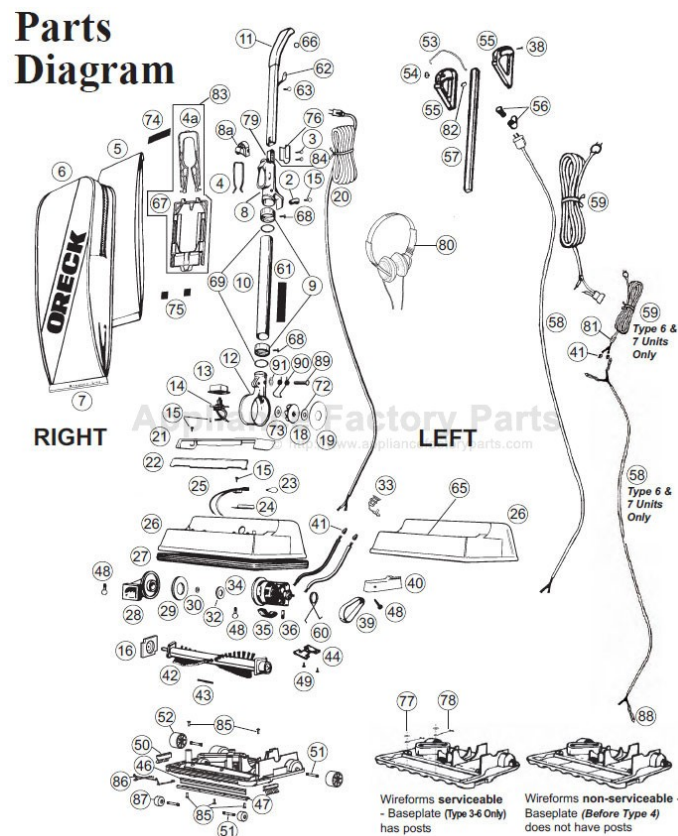

Oreck U2330RD Owner's Manual

[Shop genuine replacement parts for Oreck U2330RD](#)

[Find Your Oreck Vacuum Cleaner Parts - Select From 248 Models](#)

----- Manual continues below -----