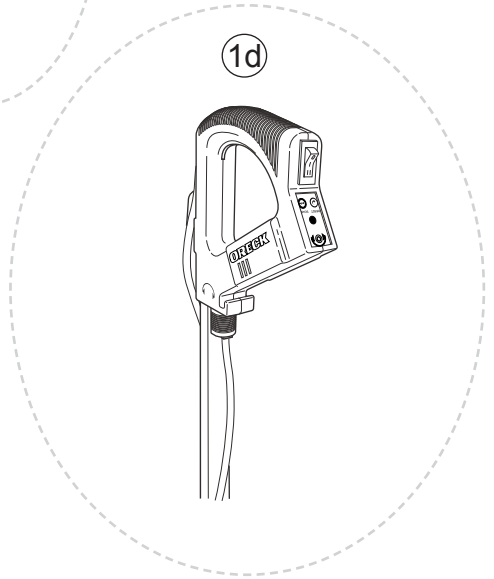

Part Numbers Listing: XL2400RS / U2420RSQ / XL2330HS / XL2330RS / U2330RD / U2740RD

Regular Bag, No Lights, Foot Switch

#	Item	Order #	Qty.	Pk.			
1a	XL2400RS: Handle Assembly	O-7521906	1	1			
	XL2330HS / XL2330RS / U2420RSQ: Handle Assembly	O-7521901	1	1			
1g	U2330RD: Handle Assembly, <i>includes #38, #55, #56, #57, #82</i>	09-75093-03	1	1			
	U2740RD: Handle Assembly, <i>includes #38, #55, #56, #57, #82</i>	09-75093-01	1	1			
4a	Docking Clip, Rear, Type CC (use w/#67 or order #83)	O-7558301438	1	1			
5	Dust Bag, (8 Pk.) Regular	O-20008					
	Dust Bag, (25 Pk.) Regular	O-200025					
	U2420RSQ: Dust Bag, (8pk.) Hypo	O-20008DW					
	U2420RSQ: Dust bag, (25pk.) Hypo	O-200025DW					
6	XL2400RS: Outer Bag, Dark Gray, Maroon, Maroon	75246-14	1	1			
	XL2330HS: Outer Bag, Lt. Gray, Black, Dark Gray	O-010-0203	1	1			
	XL2400RS / XL2330RS / U2330RD / U2740RD: Outer Bag, Dark Gray, Black, Dark Gray	O-010-0216	1	1			
	U2420RSQ: Outer Bag, Oreck hotel	75246-40	1	1			
7	XL2400RS: Bag Clip, Maroon	09-75078-10	1	1			
	XL2330HS / XL2330RS / U2330RD: Bag Clip, White	09-75078-05	1	1			
	U2740RD: Bag Clip, Black	O-097507819	1	1			
	U2420RSQ: Bag Clip Maroon W/White	09-75078-25	1	1			
8	Connector Assembly Kit, <i>includes items #3 & #84</i>	O-097530857	1	1			
8a	Deflector, Black, Snap Type 1 & 2 Units Only	O-013-3051	1	1			
9	Collar	O-097530857	1	1			
10	Tube Assembly Type 1, 2, 3 & 4 Units Only	O-7518801	1	1			
	Tube Assembly Type 5, 6 & 7 Units Only	O-7519805	1	1			
11	XL2400RS / XL2330HS / XL2330RS / U2420RSQ: Grip, Handle, White	O-010-4173	1	1			
12	Fan Housing Assembly <i>includes Rivet & Spring</i>	O-097534302	1	1			
13	Switch Cover	O-097526601	1	1			
14	Switch Assembly	O-010-8823	1	1			
16	End Cap	O-0134623	1	1			
18	METAXALLOY™ Fan Kit w/Washers	O-097530001	1	1			
19	Fan Seal Cup	O-013-7714	1	1			
20	Cord Set	O-010-2802	1	1			
26	XL2400RS: Housing, Maroon w/Label	09-75430-07	1	1			
	XL2330HS / XL2330RS / U2330RD: Housing, White w/Label	O-097542618	1	1			
	U2740RD: Housing, Black w/Label	09-75430-02	1	1			
	U2420RSQ: Top Cover, Maroon	09-75426-29	1	1			
27	Bumper, White	O-014-0359	1	1			
28	Intake Pivot Assembly <i>with Felt Seal</i>	09-75066-02	1	1			
29	Felt Seal	75065-01	1	1			
32	Felt Seal, Motor	O-010-9605	1	100			
33	Cord Retainer, Round Type 1, 2 & 3 Units Only	O-010-1258	1	1			
	Cord Retainer, Square Type 4, 5, 6 & 7 Units Only	O-030049401	1	1			
34	Motor Assembly Kit	O-017-0020	1	1			
35	Motor Seal	O-010-7716	2	1			
36	Kit, Motor Brush (Large & Small) / Spring	O-7526301	2	2			