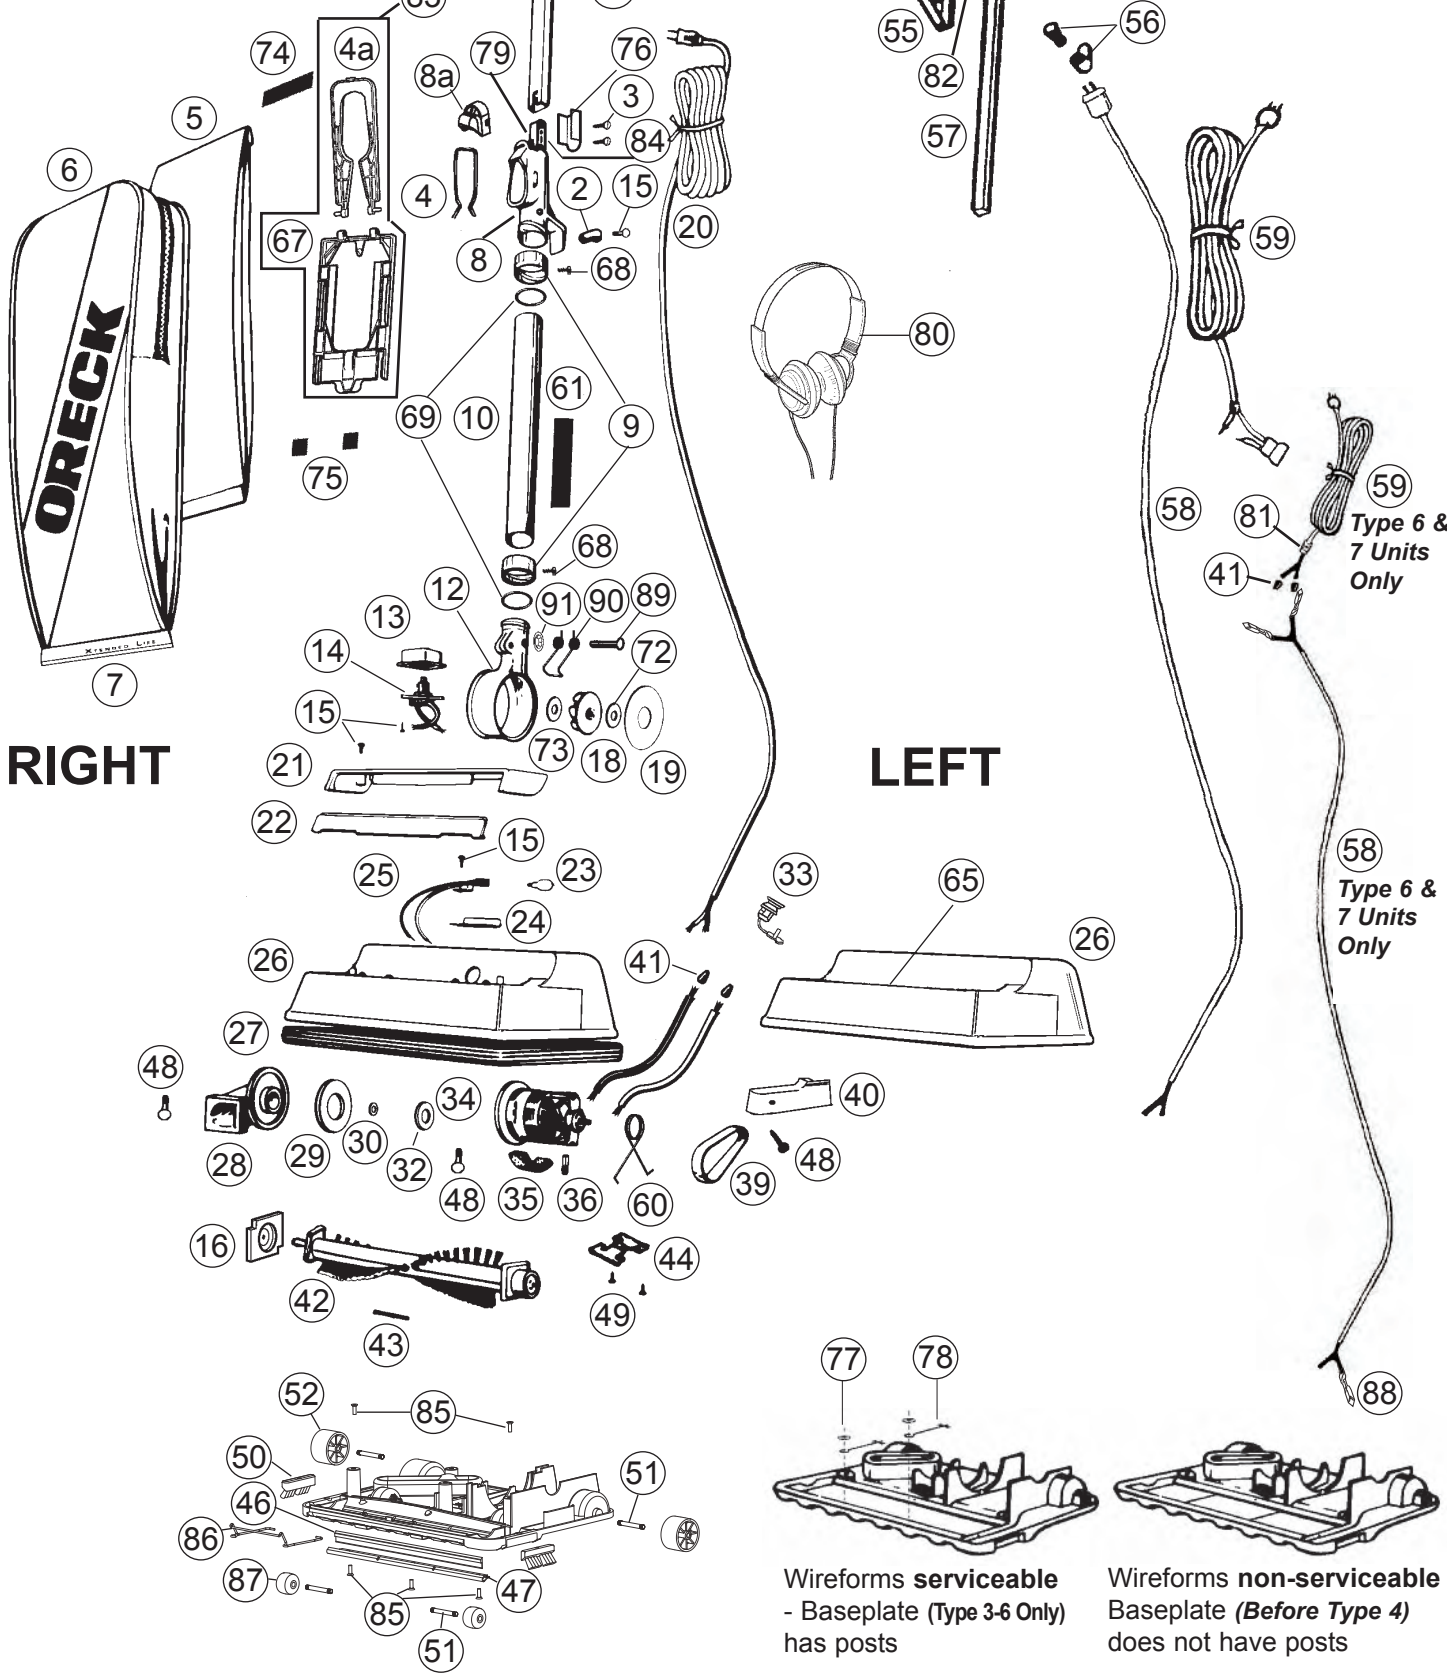

Parts Diagram

RIGHT

LEFT

Type 6 & 7 Units Only

Type 6 & 7 Units Only

Wireforms **serviceable**
- Baseplate (Type 3-6 Only)
has posts

Wireforms **non-serviceable**
- Baseplate (Before Type 4)
does not have posts