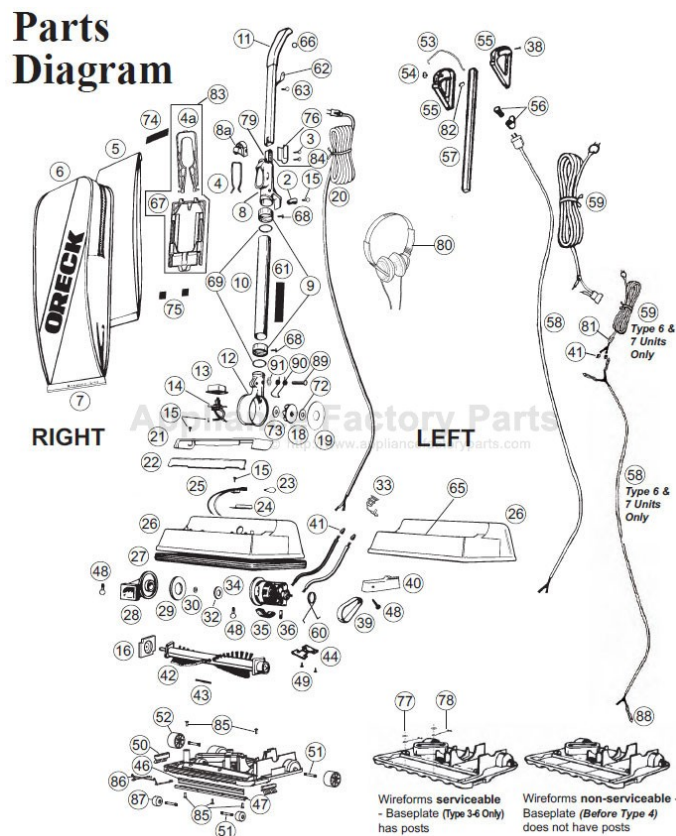

Oreck U2740RD Owner's Manual

[Shop genuine replacement parts for Oreck U2740RD](#)

[Find Your Oreck Vacuum Cleaner Parts - Select From 248 Models](#)

----- Manual continues below -----