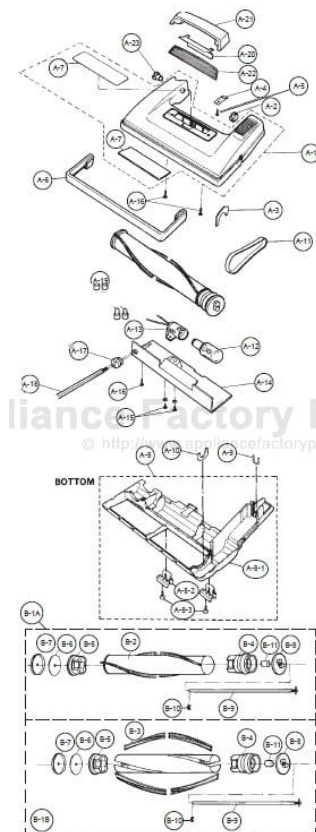

[Find Your PANASONIC Vacuum Cleaner Parts - Select From 665 Models](#)

----- Manual continues below part list -----