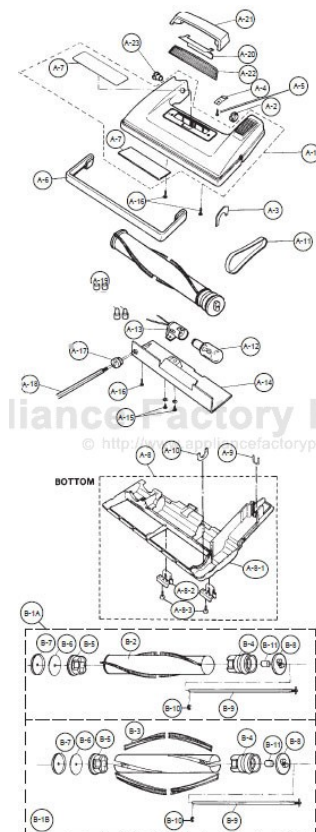

[Find Your PANASONIC Vacuum Cleaner Parts - Select From 665 Models](#)

----- Manual continues below part list -----