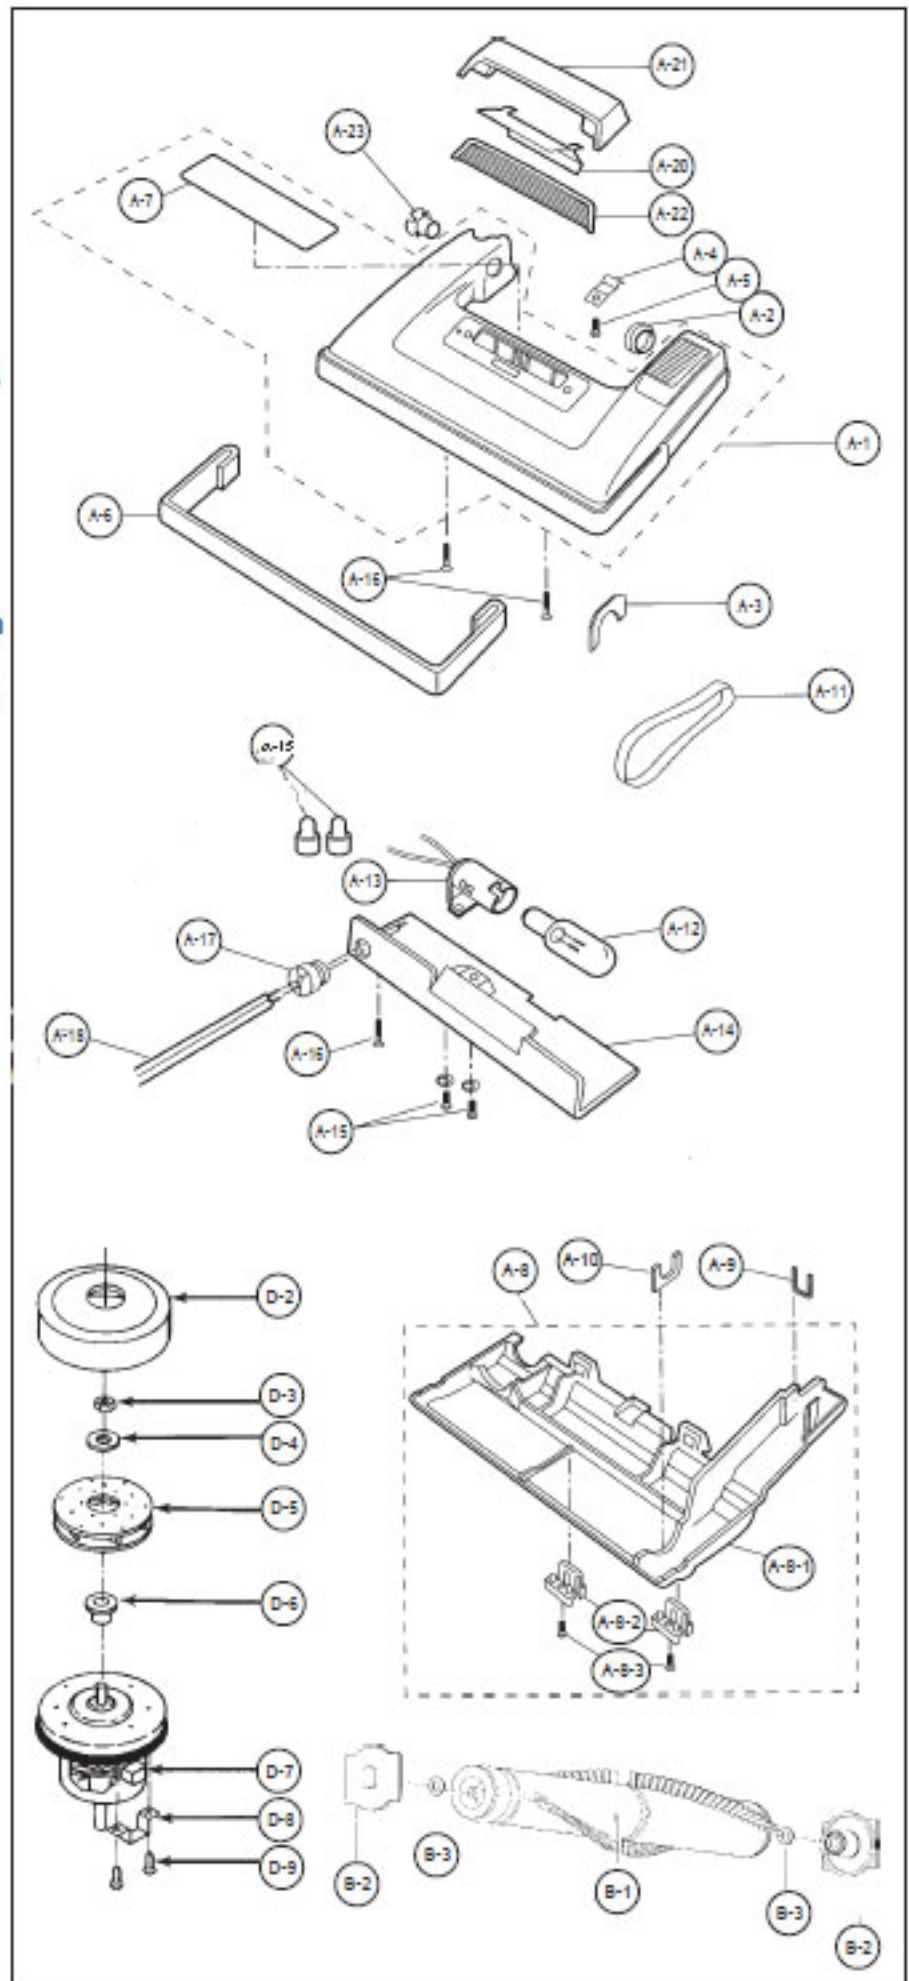

Original & Replacement

PANASONIC

Model 5117, 5140, 5150, 5155

PARTS LISTING (NOZZLE HOUSING)

KEY	PART NO.	DESCRIPTION
A-1	NLA	Nozzle Housing, 5117
A-1	P-73033	Nozzle Housing, 5140
A-1	NLA	Nozzle Housing, 5150
A-1	NLA	Nozzle Housing, 5155
A-2	P-73905	Plastic Holder
A-3	P-76425	Tight Packing
A-4	P-77205	Pedal Spring
A-5	P-77020	Screw
A-6	NLA	Bumper Order P-74018
A-6	NLA	Bumper Order P-74018
A-6	P-74018	Furniture Guard, 5140, 5155
A-7	P-02T-9H00U	Top Mark, 5117
A-7	P-02T-ZS00U	Top Mark, 5140
A-7	P-02T-ZT10U	Top Mark, 5150
A-7	P-02T-ZR00U	Top Mark, 5155
A-8	P-76015	Lower Plate (Unit)
A-8-1	P-27AZSZKU13	Lower Plate (Only)
A-8-1	PR-7600	Bottom Plate, Plastic W/Latch
A-8-2	P-76940	Latch
A-8-2	PR-7601	Bottom Plate Clip, Plastic
A-8-3	P-77020	Screw
A-9	P-76315	Belt Cover
A-10	P-76740	Body Packing
A-11	P-MC210B	Belt
A-11	PR-1015	Belt, UB Style
A-12	FA-3500	Bulb, 25 Watt 5155
A-13	P-93H-F800V	Lamp Holder, 5155
A-14	P-85H-V20	Bulb Supporter, 5155
A-15	P-XYN3+C6S	Screw, 5155
A-16	P-77020	Screw, 5155
A-17	P-58E-V30	Wire Bushing, 5155
A-18	P-38G-V200U	Wire Cord (Lead Wire Black 5155)
A-19	SS-3270	Wire Connector 5155
A-20	P-84H-V20	Reflection Plate, 5155
A-21	P-86H2F1KU09	Reflection Plate Supporter, 5155
A-22	P-21H-V20	Window, 5155
A-23	P-73900	Plastic Shaft

PARTS LIST (AGITATOR ASSEMBLY)

KEY	PART NO.	DESCRIPTION
B-1	P-20020	Agitator Unit, Wood
B-2	P-20525	End Cap "A"
B-3	P-681424	Washer

See Page 27-10 Key# B-1B for 5117 Brushroll

PARTS LIST (FAN REPLACEMENT)

KEY	PART NO.	DESCRIPTION
D-2	P-53F-AV00U	Fan Case
D-3	P-33F-AC00U	Nut
D-4	P-62F-AV00U	Washer
D-5	P-28525	Fan
D-6	P-60F-AV00U	Spacer
D-7	P-63050	Brush Assembly
D-8	P-02D-V300U	Bracket
D-9	P-40D-V300U	Screw