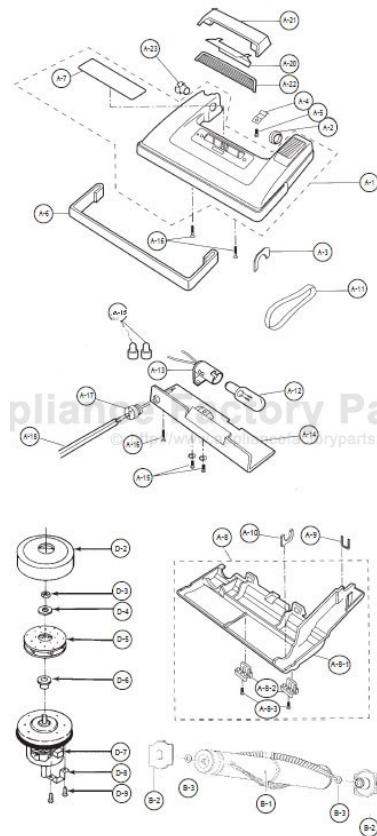

[Find Your PANASONIC Vacuum Cleaner Parts - Select From 665 Models](#)

----- Manual continues below part list -----