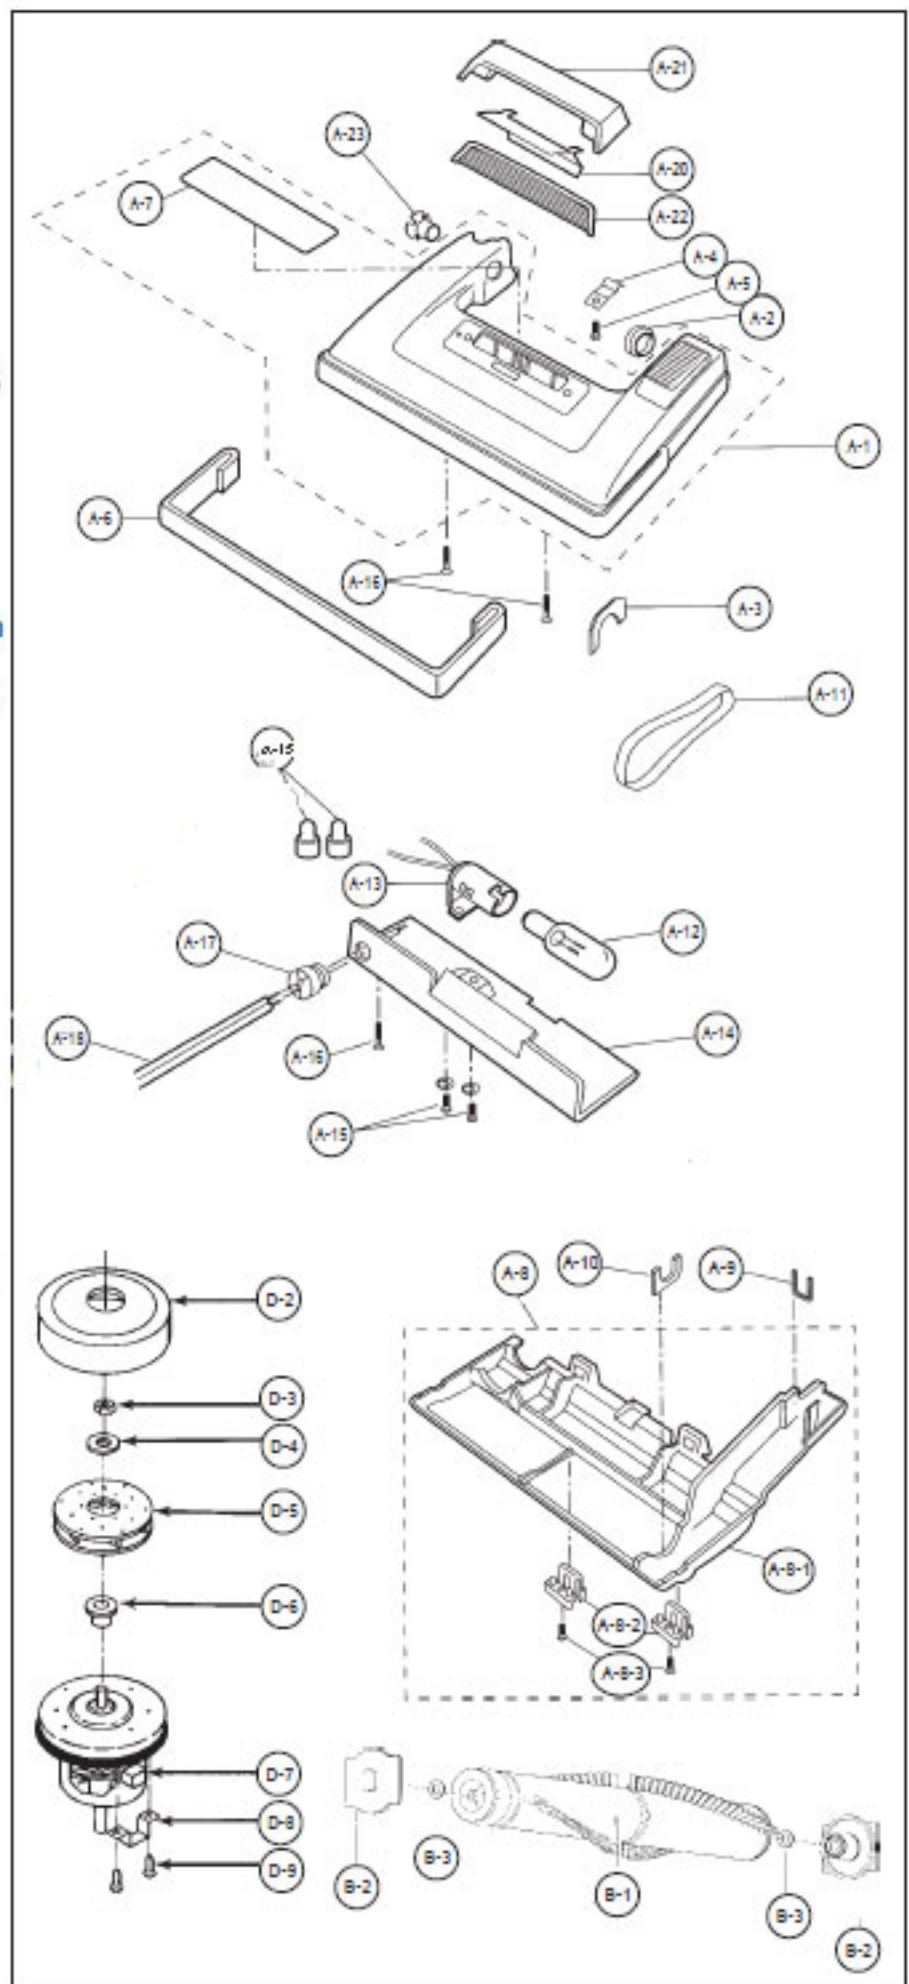

----- Manual continues below part list -----

Available Replacement Parts for PANASONIC MC-5117

P-77020	Screw.
PR-1015	BELT, FLAT, UPRIGHTS, 1 PACK
PR-1016	BELT, PANASONIC (2 PACK)

Original & Replacement

PANASONIC

Model 5117, 5140, 5150, 5155

PARTS LISTING (NOZZLE HOUSING)

KEY	PART NO.	DESCRIPTION
A-1	NLA	Nozzle Housing, 5117
A-1	P-73033	Nozzle Housing, 5140
A-1	NLA	Nozzle Housing, 5150
A-1	NLA	Nozzle Housing, 5155
A-2	P-73905	Plastic Holder
A-3	P-76425	Tight Packing
A-4	P-77205	Pedal Spring
A-5	P-77020	Screw
A-6	NLA	Bumper Order P-74018
A-6	NLA	Bumper Order P-74018
A-6	P-74018	Furniture Guard, 5140, 5155
A-7	P-02T-9H00U	Top Mark, 5117
A-7	P-02T-ZS00U	Top Mark, 5140
A-7	P-02T-ZT10U	Top Mark, 5150
A-7	P-02T-ZR00U	Top Mark, 5155
A-8	P-76015	Lower Plate (Unit)
A-8-1	P-27AZSZKU13	Lower Plate (Only)
A-8-1	PR-7600	Bottom Plate, Plastic W/Latch
A-8-2	P-76940	Latch
A-8-2	PR-7601	Bottom Plate Clip, Plastic
A-8-3	P-77020	Screw
A-9	P-76315	Belt Cover
A-10	P-76740	Body Packing
A-11	P-MC210B	Belt
A-11	PR-1015	Belt, UB Style
A-12	FA-3500	Bulb, 25 Watt 5155
A-13	P-93H-F800V	Lamp Holder, 5155
A-14	P-85H-V20	Bulb Supporter, 5155
A-15	P-XYN3+C6S	Screw, 5155
A-16	P-77020	Screw, 5155
A-17	P-58E-V30	Wire Bushing, 5155
A-18	P-38G-V200U	Wire Cord (Lead Wire Black 5155)
A-19	SS-3270	Wire Connector 5155
A-20	P-84H-V20	Reflection Plate, 5155
A-21	P-86H2F1KU09	Reflection Plate Supporter, 5155
A-22	P-21H-V20	Window, 5155
A-23	P-73900	Plastic Shaft

PARTS LIST (AGITATOR ASSEMBLY)

KEY	PART NO.	DESCRIPTION
B-1	P-20020	Agitator Unit, Wood
B-2	P-20525	End Cap "A"
B-3	P-681424	Washer

See Page 27-10 Key# B-1B for 5117 Brushroll

PARTS LIST (FAN REPLACEMENT)

KEY	PART NO.	DESCRIPTION
D-2	P-53F-AV00U	Fan Case
D-3	P-33F-AC00U	Nut
D-4	P-62F-AV00U	Washer
D-5	P-28525	Fan
D-6	P-60F-AV00U	Spacer
D-7	P-63050	Brush Assembly
D-8	P-02D-V300U	Bracket
D-9	P-40D-V300U	Screw