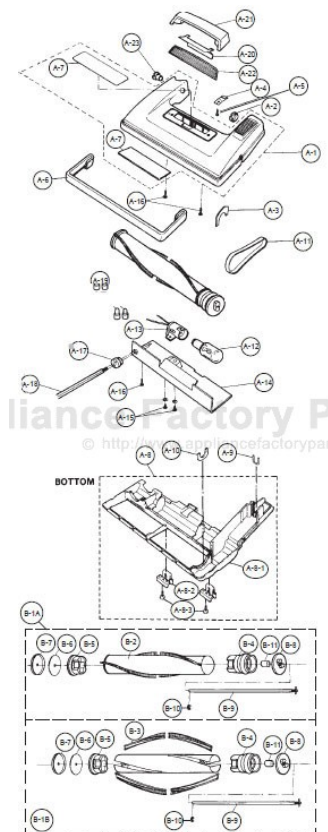

[Find Your PANASONIC Vacuum Cleaner Parts - Select From 665 Models](#)

----- Manual continues below part list -----