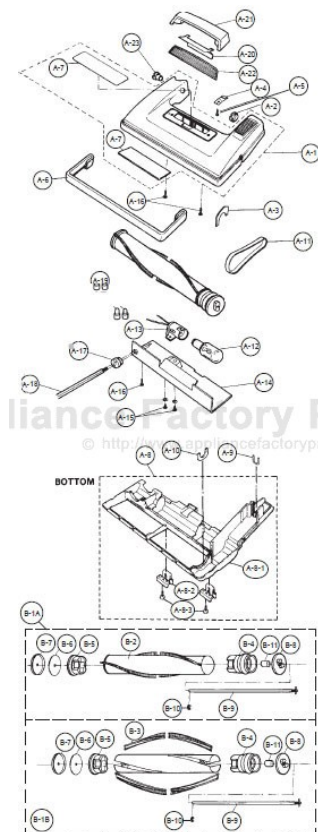

[Find Your PANASONIC Vacuum Cleaner Parts - Select From 665 Models](#)

----- Manual continues below part list -----