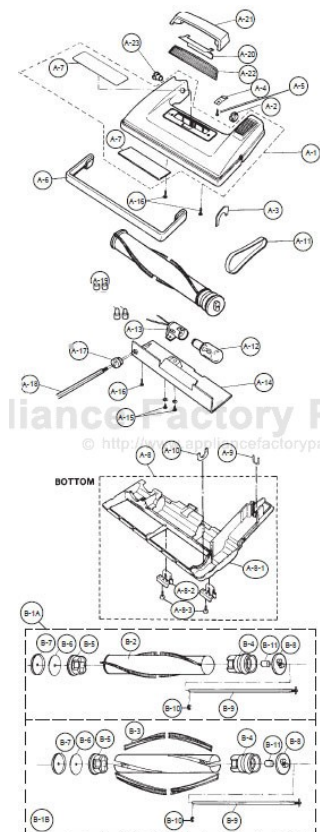

[Find Your PANASONIC Vacuum Cleaner Parts - Select From 665 Models](#)

----- Manual continues below part list -----