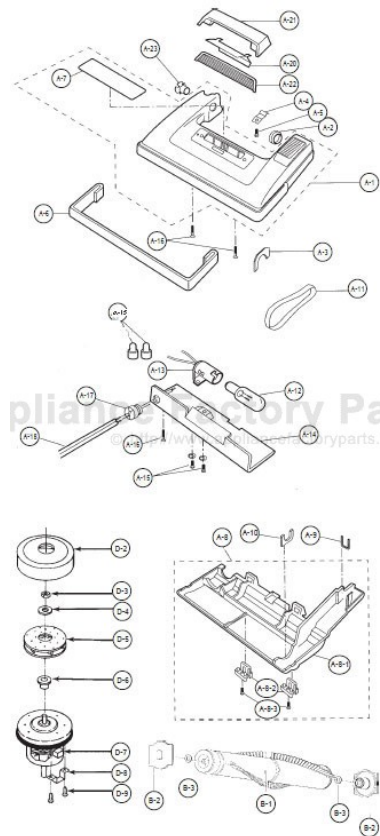

[Find Your PANASONIC Vacuum Cleaner Parts - Select From 665 Models](#)

----- Manual continues below part list -----