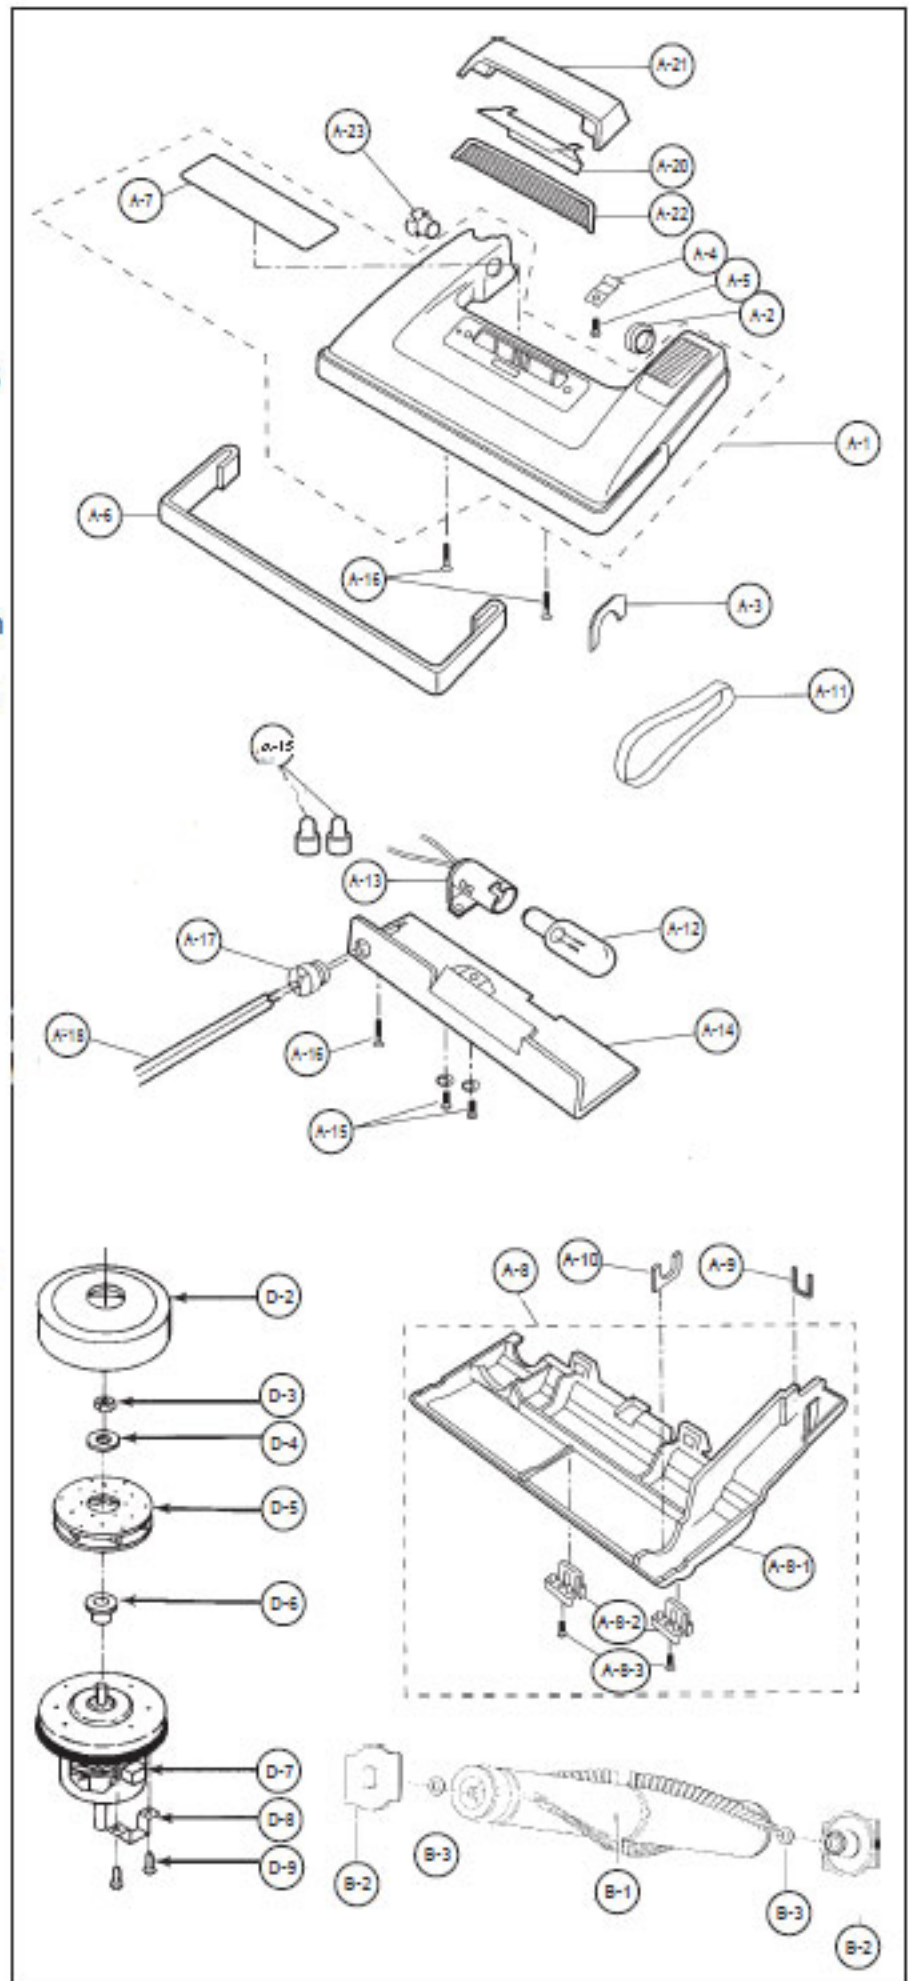

----- Manual continues below part list -----

Available Replacement Parts for PANASONIC MC-5155

P-77020	Screw.
FA-3500	LIGHT BULB, 25 WATT
PR-1015	BELT, FLAT, UPRIGHTS, 1 PACK
PR-1016	BELT, PANASONIC (2 PACK)

Original & Replacement

PANASONIC

Model 5117, 5140, 5150, 5155

PARTS LISTING (NOZZLE HOUSING)

KEY	PART NO.	DESCRIPTION
A-1	NLA	Nozzle Housing, 5117
A-1	P-73033	Nozzle Housing, 5140
A-1	NLA	Nozzle Housing, 5150
A-1	NLA	Nozzle Housing, 5155
A-2	P-73905	Plastic Holder
A-3	P-76425	Tight Packing
A-4	P-77205	Pedal Spring
A-5	P-77020	Screw
A-6	NLA	Bumper Order P-74018
A-6	NLA	Bumper Order P-74018
A-6	P-74018	Furniture Guard, 5140, 5155
A-7	P-02T-9H00U	Top Mark, 5117
A-7	P-02T-ZS00U	Top Mark, 5140
A-7	P-02T-ZT10U	Top Mark, 5150
A-7	P-02T-ZR00U	Top Mark, 5155
A-8	P-76015	Lower Plate (Unit)
A-8-1	P-27AZSZKU13	Lower Plate (Only)
A-8-1	PR-7600	Bottom Plate, Plastic W/Latch
A-8-2	P-76940	Latch
A-8-2	PR-7601	Bottom Plate Clip, Plastic
A-8-3	P-77020	Screw
A-9	P-76315	Belt Cover
A-10	P-76740	Body Packing
A-11	P-MC210B	Belt
A-11	PR-1015	Belt, UB Style
A-12	FA-3500	Bulb, 25 Watt 5155
A-13	P-93H-F800V	Lamp Holder, 5155
A-14	P-85H-V20	Bulb Supporter, 5155
A-15	P-XYN3+C6S	Screw, 5155
A-16	P-77020	Screw, 5155
A-17	P-58E-V30	Wire Bushing, 5155
A-18	P-38G-V200U	Wire Cord (Lead Wire Black 5155)
A-19	SS-3270	Wire Connector 5155
A-20	P-84H-V20	Reflection Plate, 5155
A-21	P-86H2F1KU09	Reflection Plate Supporter, 5155
A-22	P-21H-V20	Window, 5155
A-23	P-73900	Plastic Shaft

PARTS LIST (AGITATOR ASSEMBLY)

KEY	PART NO.	DESCRIPTION
B-1	P-20020	Agitator Unit, Wood
B-2	P-20525	End Cap "A"
B-3	P-681424	Washer

See Page 27-10 Key# B-1B for 5117 Brushroll

PARTS LIST (FAN REPLACEMENT)

KEY	PART NO.	DESCRIPTION
D-2	P-53F-AV00U	Fan Case
D-3	P-33F-AC00U	Nut
D-4	P-62F-AV00U	Washer
D-5	P-28525	Fan
D-6	P-60F-AV00U	Spacer
D-7	P-63050	Brush Assembly
D-8	P-02D-V300U	Bracket
D-9	P-40D-V300U	Screw