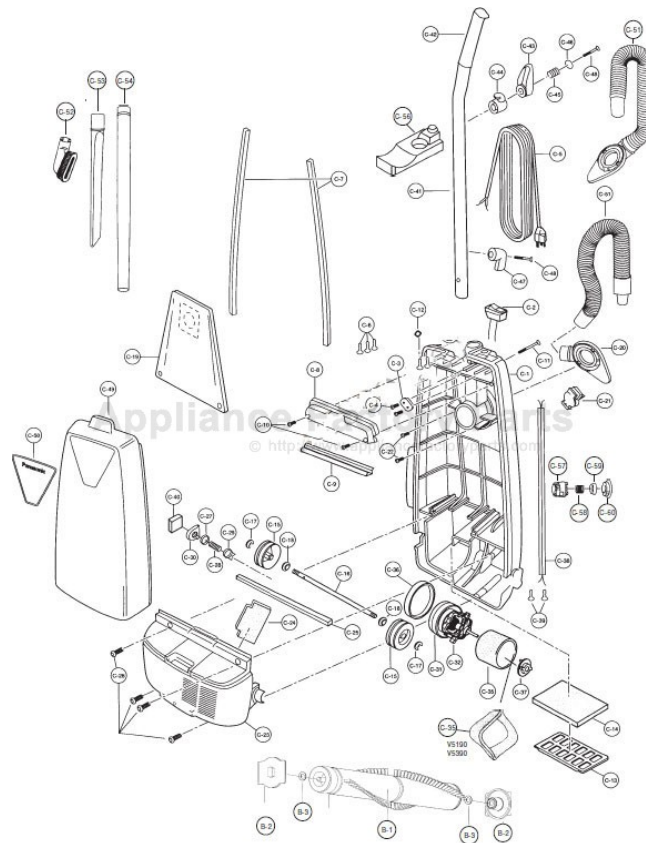

[Find Your PANASONIC Vacuum Cleaner Parts - Select From 665 Models](#)

----- Manual continues below part list -----