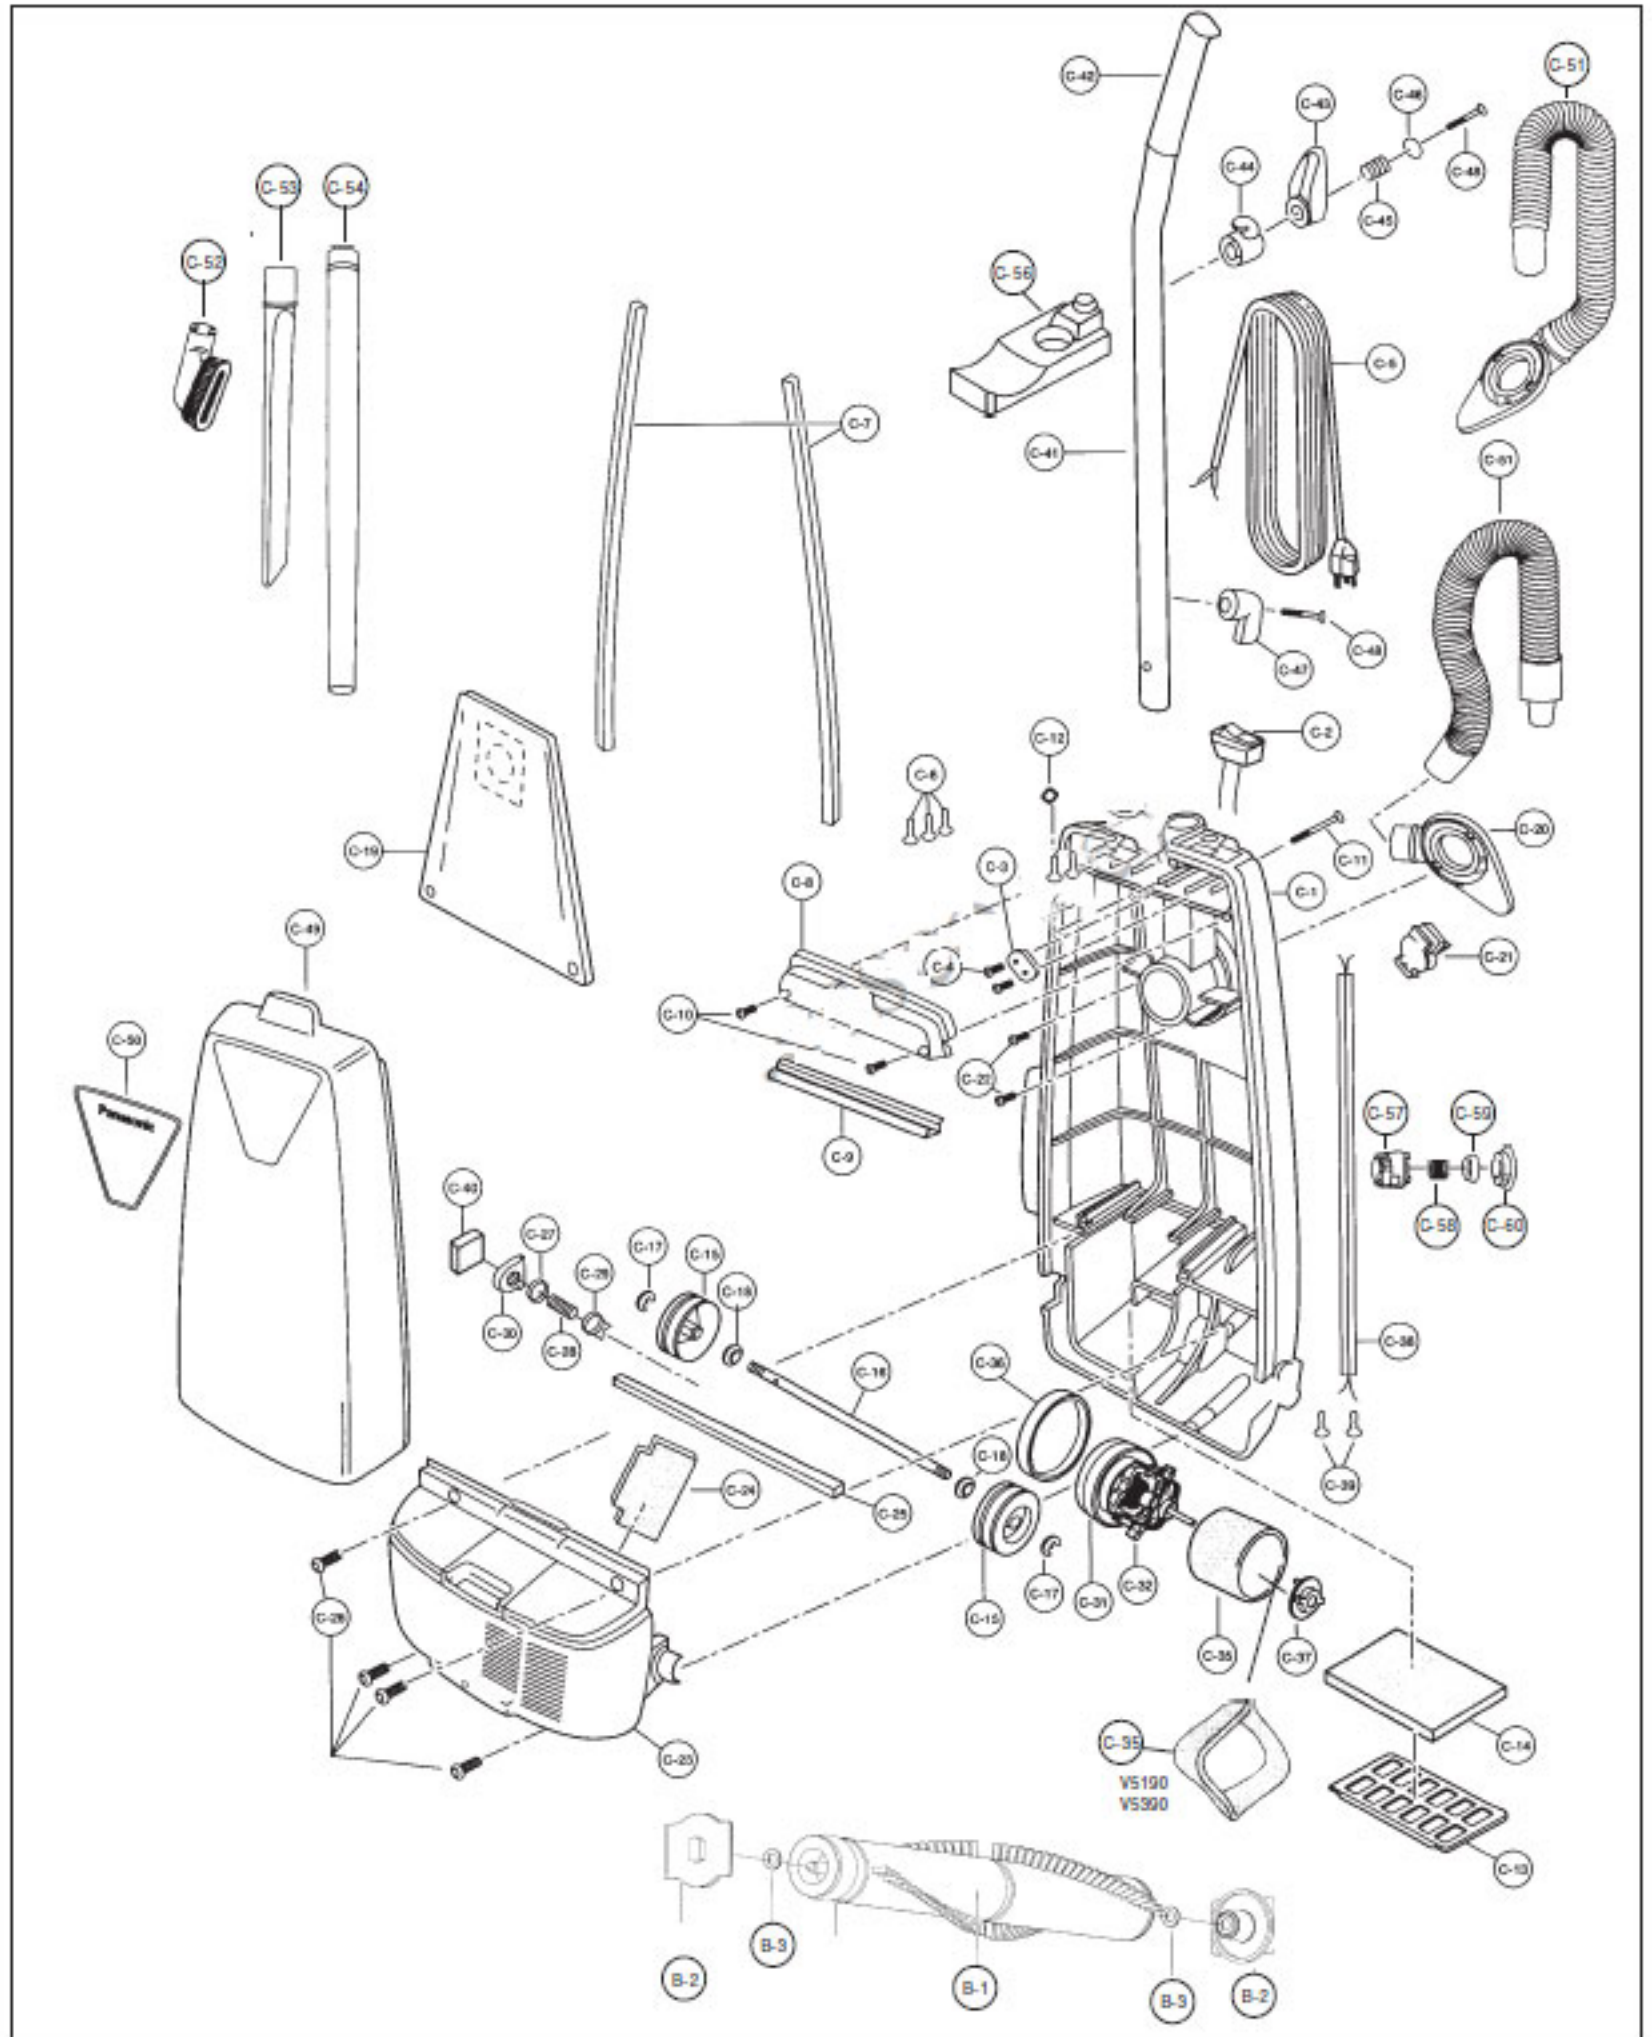

PANASONIC

Original & Replacement

Models 5190, V5190, V5390