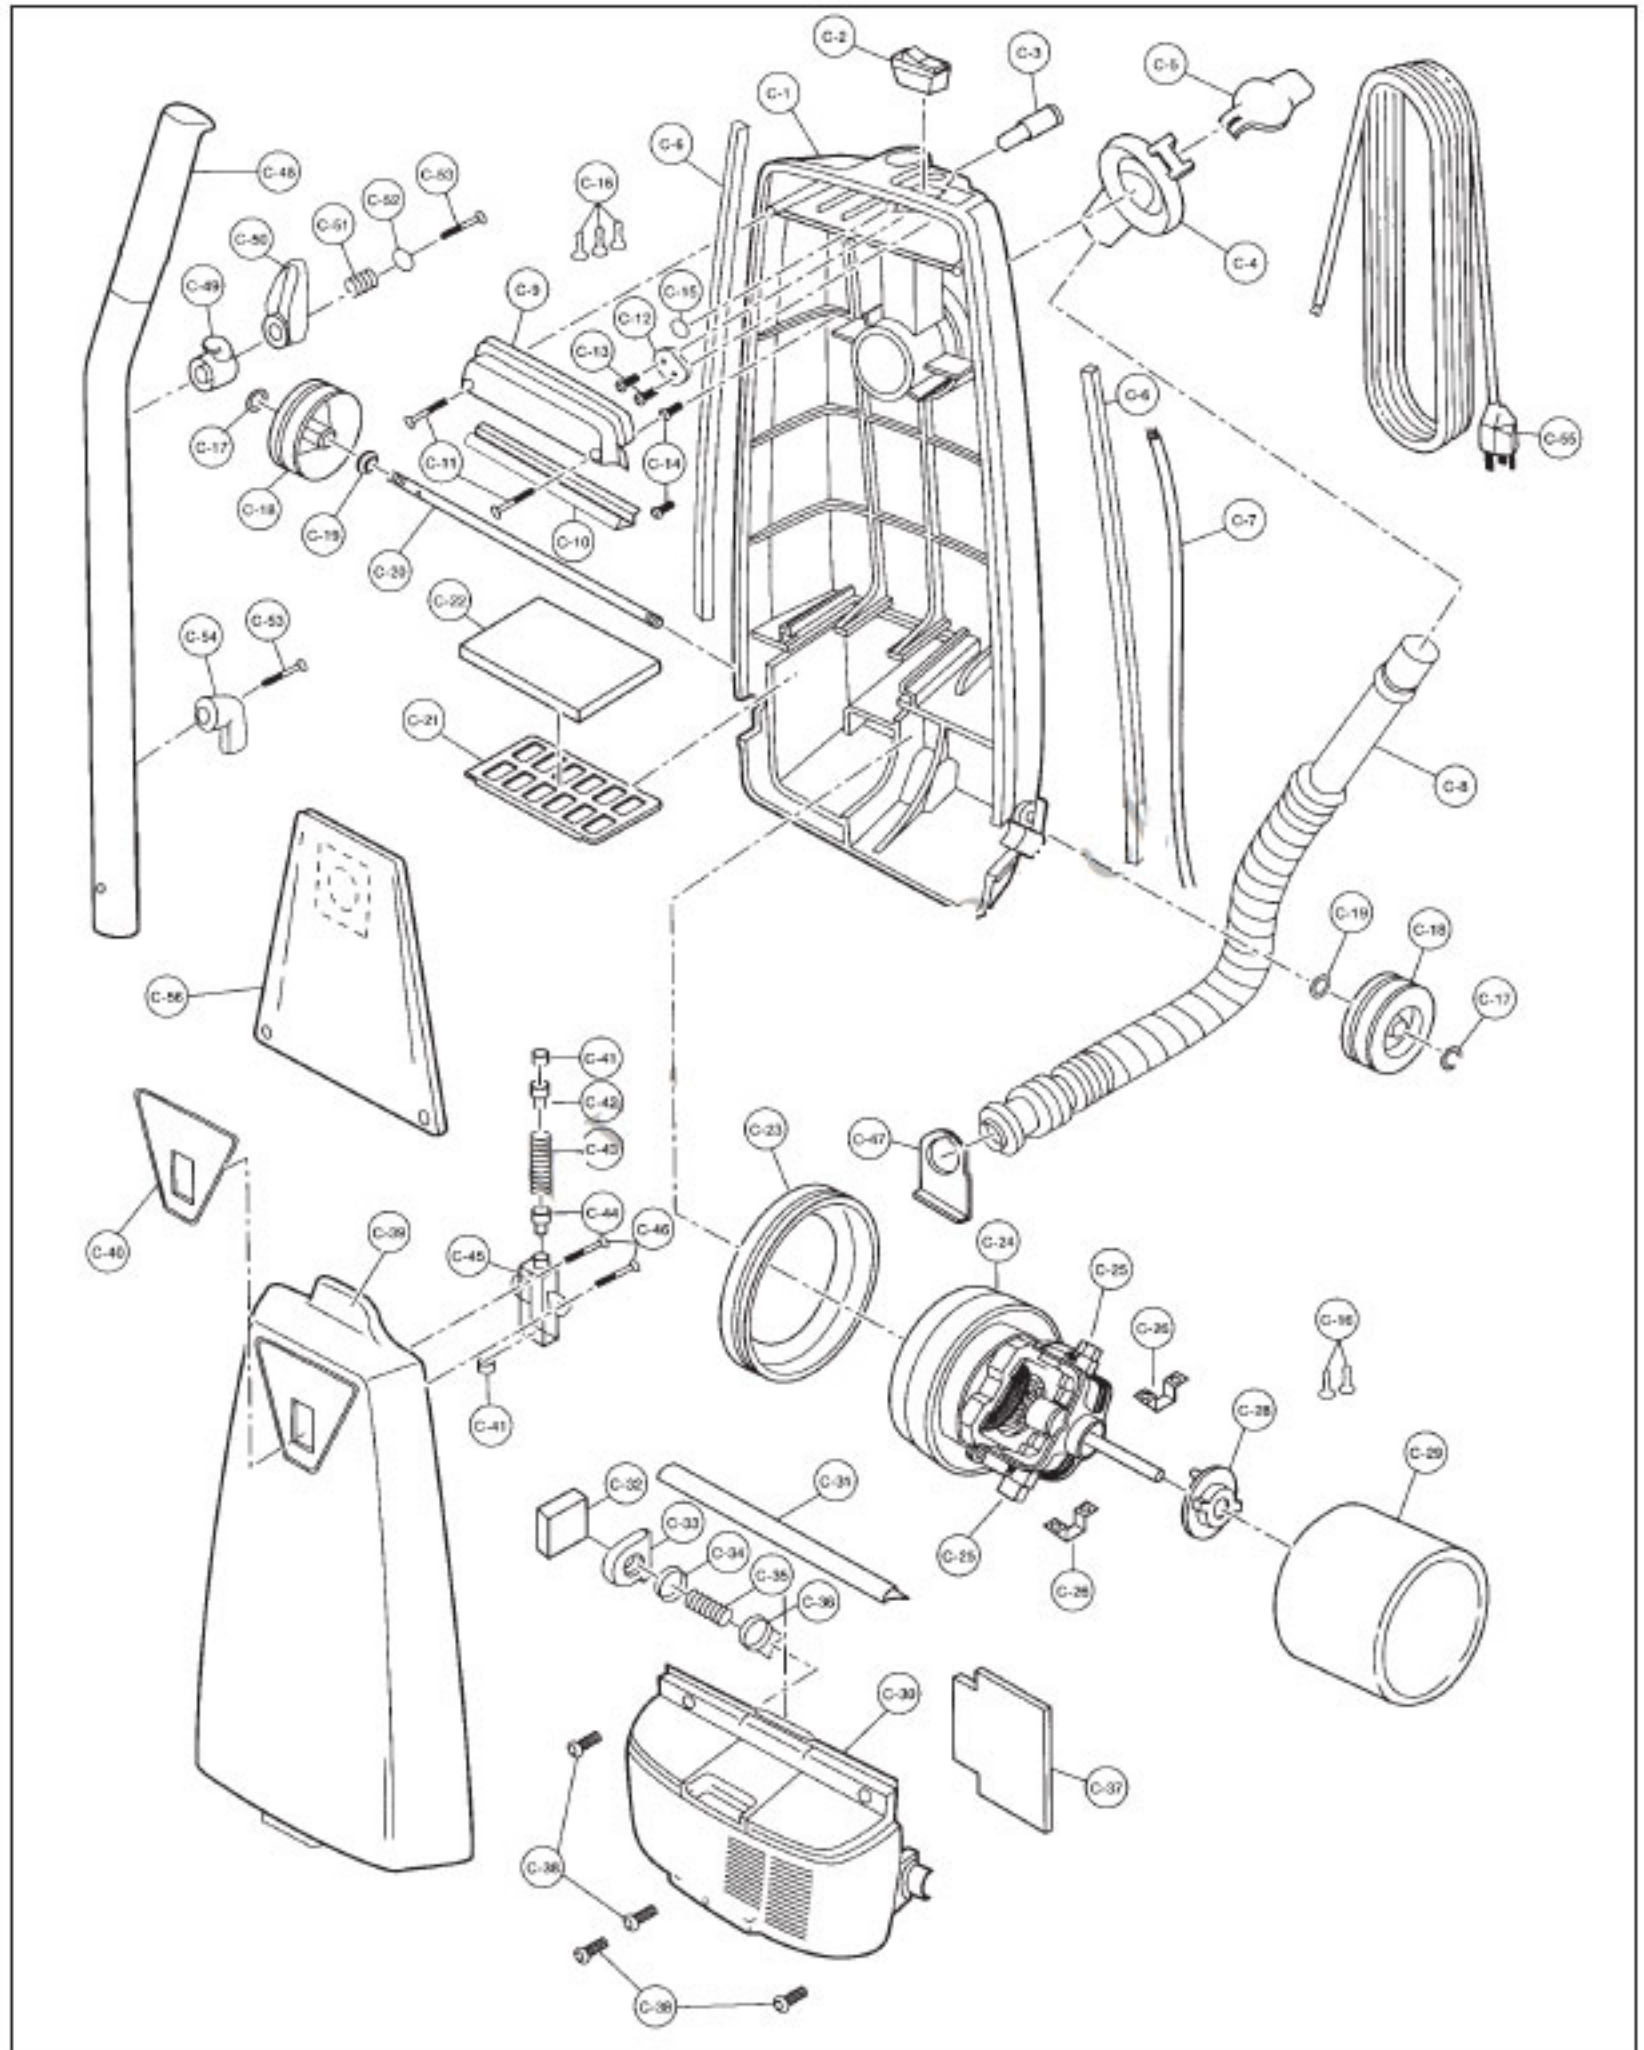

PANASONIC Original & Replacement

Model 5217, 5240, 5250, 5255, 5267

Original & Replacement **PANASONIC**

Model 5217, 5240, 5250, 5255, 5267

PARTS LIST (MOTOR HOUSING, MOTOR, HANDLE, BODY)

KEY	PART NO.	DESCRIPTION	KEY	PART NO.	DESCRIPTION
C-1	P-75229	Dust Compartment, 5217	C-30	P-75110	Motor Case, 5267
C-1	P-75220	Dust Compartment, 5240	C-31	P-19F-V00	Motor Case Packing, 5217
C-1	P-75230	Dust Compartment, 5250	C-31	P-19FV0ZKU12	Motor Case Packing, 5240/5267
C-1	P-75250	Dust Compartment, 5255	C-31	P-19FV0ZKU13	Motor Case Packing, 5250/5255
C-1	NLA	Dust Compartment, 5267	C-32	P-33K-V000U	Protector Filter
C-2	P-34100	ON/OFF Switch	C-33	P-50520	Protector Supporter
C-2	HR-3415	Switch, 1 Speed Rocker Type	C-34	P-50521	Protector
C-3	P-77043	Handle Screw	C-35	P-76865	Protector Spring
C-4	P-F70E	Suction Inlet, 5217	C-36	P-68K-D20	Protector Case
C-4	P-75640	Suction Inlet, 5240	C-37	P-76850	Rear Cover Packing
C-4	P-60HF72RU06	Suction Inlet, 5250	C-38	P-77020	Screw (Motor Case)
C-4	P-60HF72RU09	Suction Inlet, 5255	C-39	P-60K-BF0RU	Dust Cover, 5217
C-4	NLA	Suction Inlet, 5267	C-39	P-78515	Dust Cover, 5240
C-5	P-75690	Cover, 5217	C-39	P-60K2CZR006	Dust Cover, 5250
C-5	P-75640	Cover, 5240	C-39	P-60K2EZRU09	Dust Cover, 5255
C-5	P-75642	Cover, 5250	C-39	P-60KXZZG004	Dust Cover, 5267
C-5	P-75610	Cover, 5255	C-40	P-21TBF00U	Ornamental Plate, 5217
C-5	P-02HF71G004	Cover, 5267	C-40	P-21T-ZPU	Ornamental Plate, 5240
C-6	P-66K-V00	Rubber Gasket, 5217	C-40	P-21T-ZMU	Ornamental Plate, 5250
C-6	P-66KV01KU12	Rubber Gasket, 5240/5267	C-40	P-11M-ZNU	Vac Gauge Plate, 5255
C-6	P-66KV01KU13	Rubber Gasket, 5250/5255	C-40	P-11MXYZ0U00	Vac Gauge Plate, 5267
C-7	P-37G-V200U	Wire Cord	C-41	P-09M-L30	Indicator Packing, 5255/5267
C-8	NLA	Nozzle Hose, 5217	C-42	P-17MX124	Indicator Cap, 5255/5267
C-8	P-73625	Nozzle Hose, 5240	C-43	P-04M-120	Indicator Spring, 5255/5267
C-8	P-73635	Nozzle Hose, 5250	C-44	P-11MX1320	Indicator Lead, 5255/5267
C-8	P-73620	Nozzle Hose, 5255	C-45	P-09M-V20	Indicator Body, 5255/5267
C-8	P-73628	Nozzle Hose, 5267	C-48	P-09M4+10B	Screw (Indicator), 5255/5267
C-9	P-03E-V00Q	Switch Cover, 5217	C-43	P-73840	Hose Supporter
C-9	P-03EV02UU01	Switch Cover, 5240	C-44	P-70124	Handle, 5217
C-9	P-03EV02RU06	Switch Cover, 5250	C-48	P-70120	Handle, 5240
C-9	P-03EV02RU09	Switch Cover, 5255	C-48	P-70122	Handle, 5250
C-9	P-03EXYZG004	Switch Cover, 5267	C-48	P-70110	Handle, 5255
C-10	P-73K-V00	Switch Cover Packing, 5217	C-48	P-64B-V20L	Handle, 5267
C-10	P-73KV0ZKU12	Switch Cover Packing, 5255/5267	C-49	NLA	Cord Base, 5217
C-10	P-73KV0ZKU13	Switch Cover Packing, 5255/5255	C-49	P-70925	Cord Base, 5240
C-11	P-77020	Screw (Switch Cover)	C-49	P-55EV0ZRU06	Cord Base, 5250
C-12	P-62E-J20	Cord Stopper	C-49	P-70922	Cord Base, 5255
C-13	P-77020	Screw (Cord Stop Scr)	C-49	P-55E-V007	Cord Base, 5267
C-14	P-77020	Screw (Suction Inlet)	C-50	P-53E-V00Q	Upper Cord Hook, 5217
C-15	P-AMP21B170	Nut	C-50	NLA	Upper Cord Hook, 5240
C-16	SS-3270	Wire Nut	C-50	P-70816	Upper Cord Hook, 5250
C-17	P-77115	E-Clip (Roller Shaft)	C-50	P-70818	Upper Cord Hook, 5255
C-18	P-71125	Roller (Wheel), 5217/5240/5267/5250/5255	C-50	P-53E-V007	Upper Cord Hook, 5267
C-19	P-XWG6E115FY	Washer	C-51	P-77200	Cord Hook Spring
C-20	P-71350	Roller Shaft	C-52	P-77120	Washer
C-21	P-18420	Filter Supporter	C-53	P-77040	Screw (Cord Storage Hook)
C-22	P-18400	Filter, Secondary	C-54	P-54E-V00Q	Lower Cord Hook, 5217
C-22	PR-1800	Filter, Secondary	C-54	P-70867	Lower Cord Hook, 5240
C-23	P-76768	Motor Supporter (Rubber Front)	C-54	P-70865	Lower Cord Hook, 5250
C-24	P-60100	Motor Assembly	C-54	P-70870	Lower Cord Hook, 5255
C-25	P-63050	Carbon Brush, USA Motor	C-54	P-54E-V007	Lower Cord Hook, 5267
C-25	P-63000	Carbon Brush, Non USA Motor	C-55	NLA	Power Cord, 5217
C-26	P-02D-V300U	Brush Retainer Bracket	C-55	P-97E-ZPZVU	Power Cord (Gray), 5240/5267
C-27	P-40D-V300U	Screw (Brush), Not Illustrated	C-55	P-97E-ZRZOU	Power Cord (Gray), 5250
C-28	P-76769	Motor Support (Rubber Rear)	C-55	P-97E-ZNZOU	Power Cord (Gray), 5255
C-29	P-18706	Noise Suppressor	C-56	P-MC115P	Dust Bag (Paper)
C-30	P-75033	Motor Case, 5217	C-56	PR-14005	Paper Bag Type U 3 Pk
C-30	NLA	Motor Case, 5240			
C-30	P-75035	Motor Case, 5250			
C-30	P-75015	Motor Case, 5255			