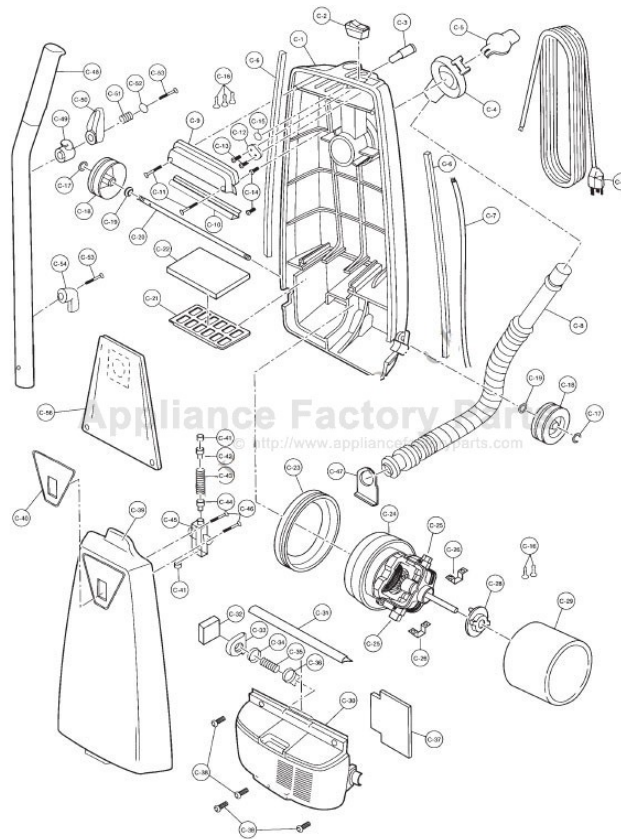

[Find Your PANASONIC Vacuum Cleaner Parts - Select From 665 Models](#)

----- Manual continues below part list -----