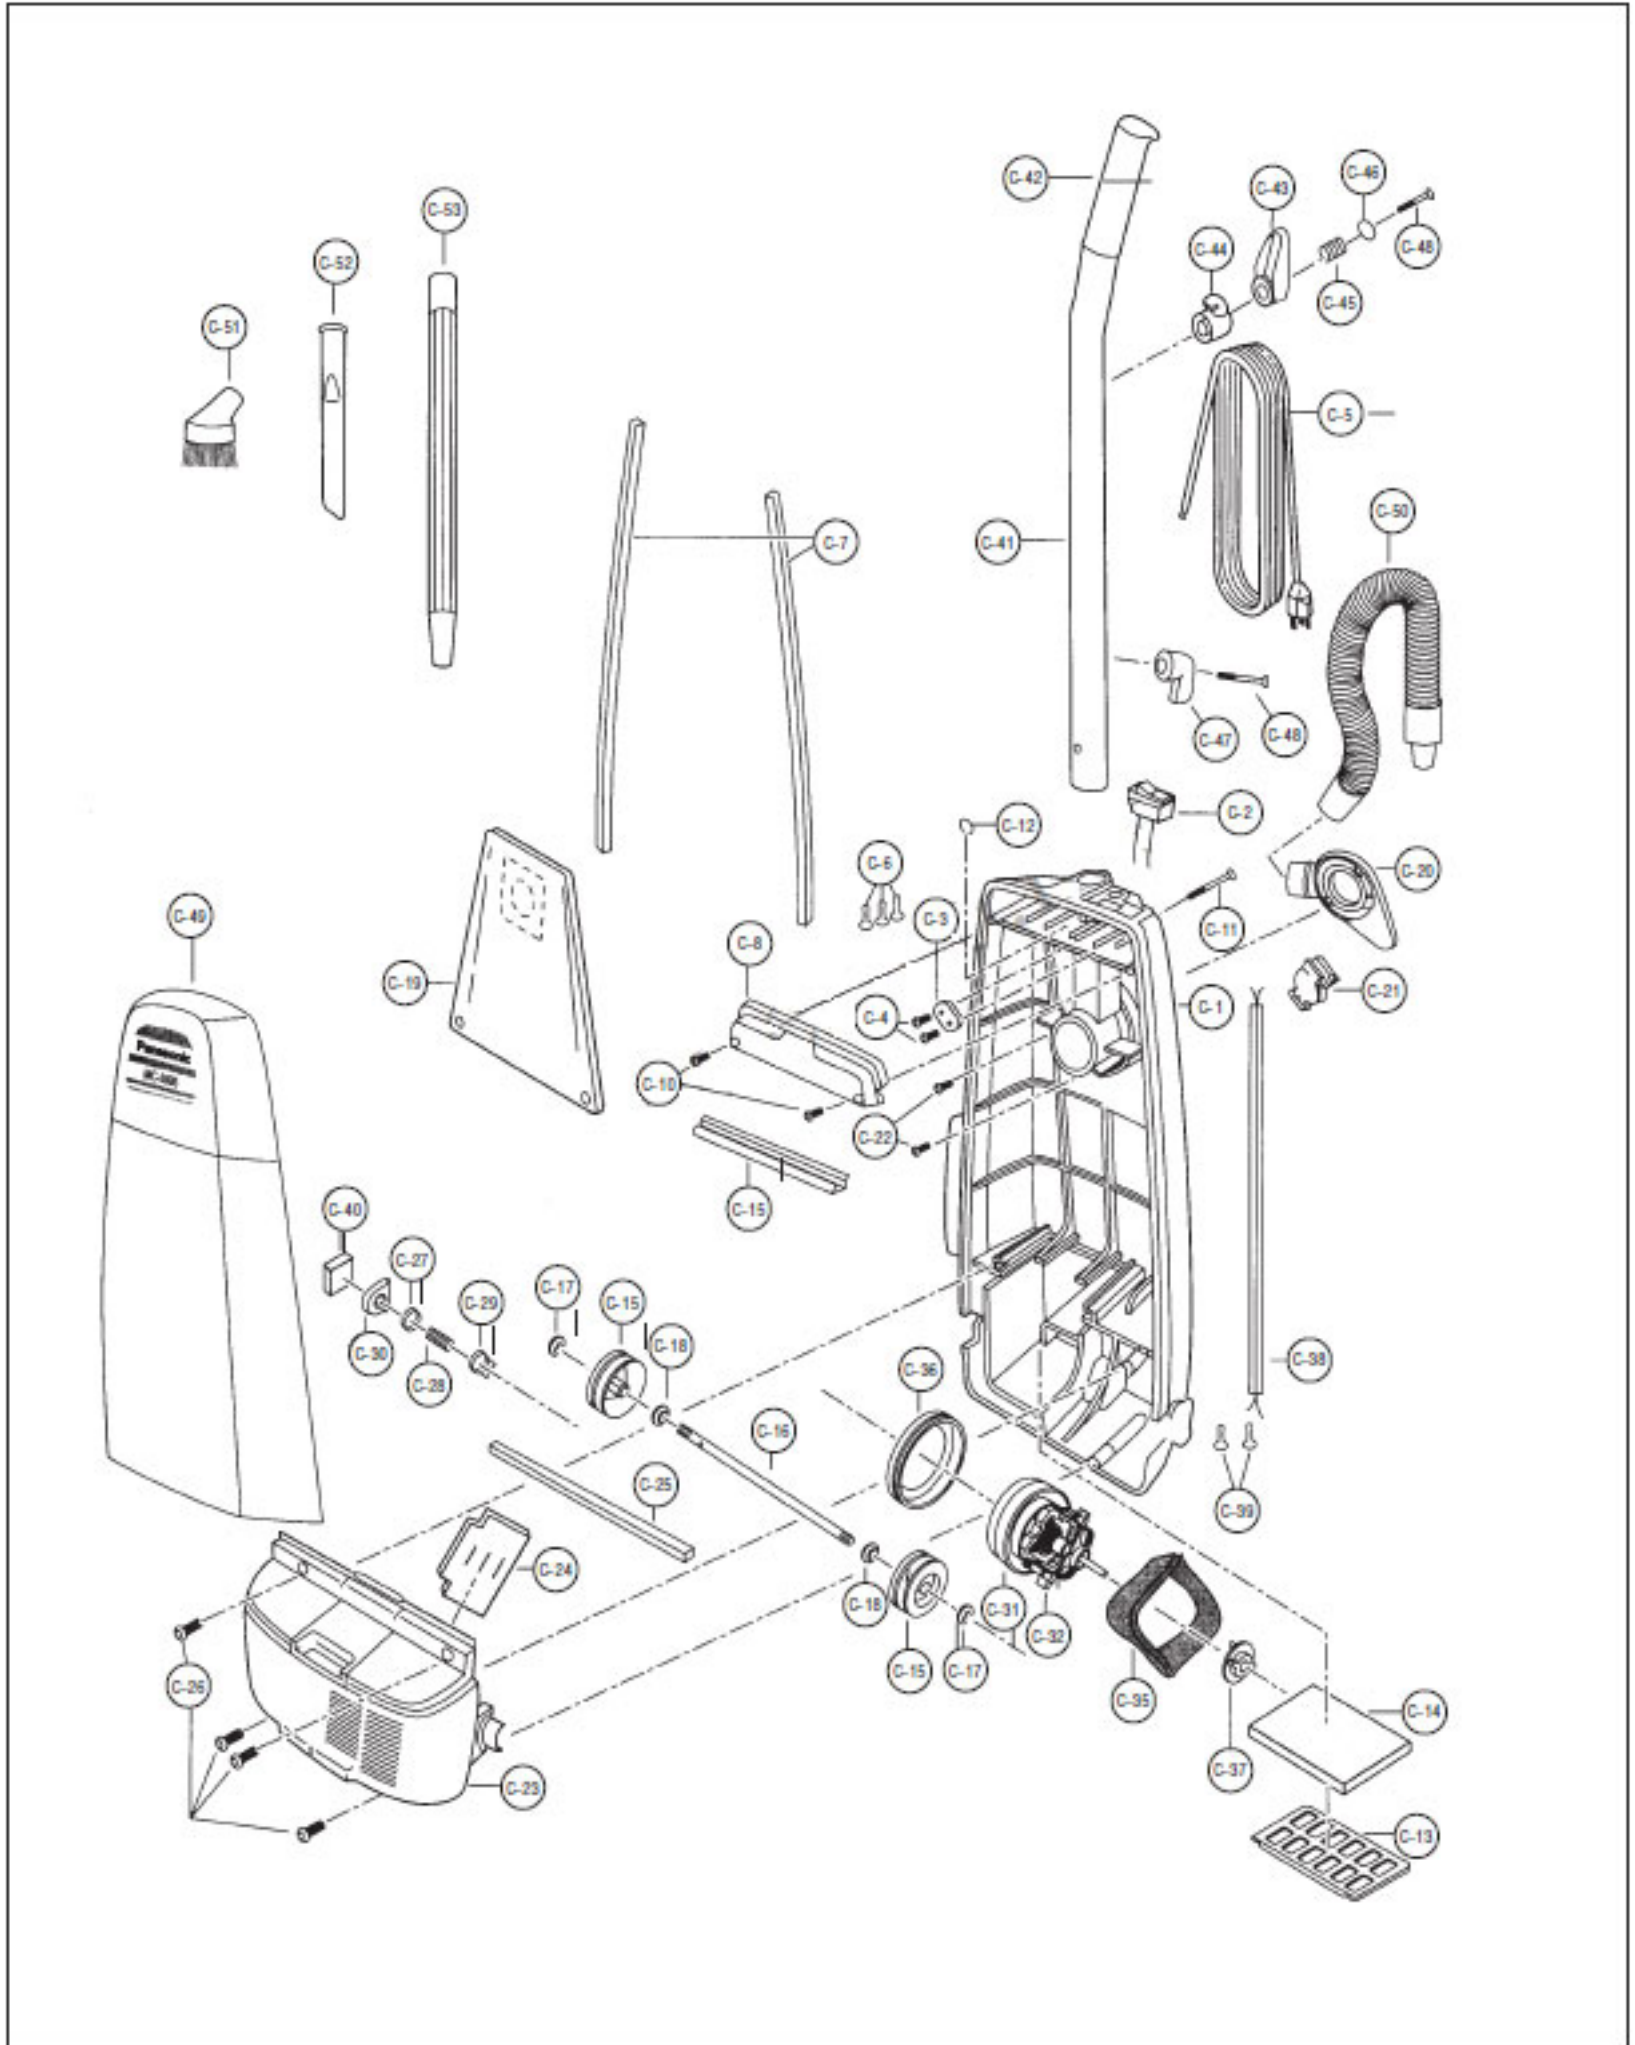

Original & Replacement

PANASONIC

Model 5995