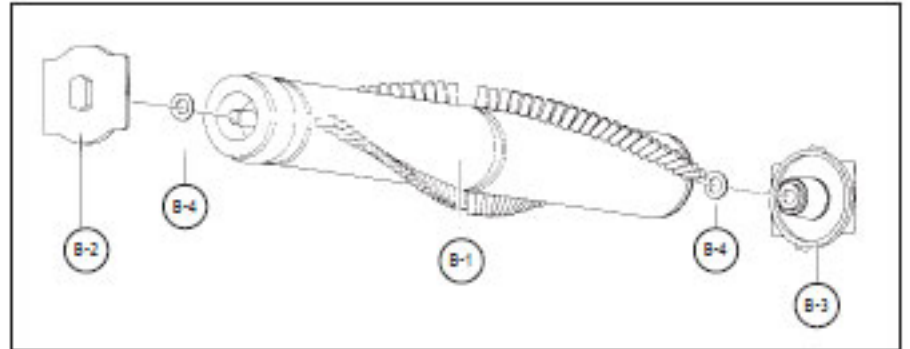

PANASONIC

Original & Replacement

Model 5995

NOZZLE HOUSING

KEY	PART NO.	DESCRIPTION
A-1	P-73074	Nozzle Housing
A-2	P-75812	Window
A-3	P-73900	Plastic Shaft
A-4	P-74027	Furniture Guard
A-5	P-76425	Tight Packing
A-6	P-73421	Frame
A-7	P-77206	Pedal, Spring
A-8	P-73728	Pedal
A-9	P-77020	Screw, Frame
A-10	P-73742	Shaft, Pedal
A-11	P-77020	Screw, Pedal Shaft
A-12	P-84HURZW000	Reflector
A-13	P-93HURZ0000	Bulb Socket
A-14	FA-3500	Bulb
A-15	P-MC210B	Belt 2 Pk
A-15	PR-1015	Belt, UB
A-16	NLA	Lower Plate
A-17	P-76740	Lower Plate Packing
A-18	P-76315	Belt Cover
A-19	P-77012	Screw, Lower Plate
A-20	NLA	Nozzle Hose, Short

AGITATOR ASSEMBLY

KEY	PART NO.	DESCRIPTION
B-1	P-20020	Agitator Unit
B-2	P-20525	End Cap "A"
B-3	P-20535	End Cap "B"
B-4	P-681-424	Washer

PARTS LIST

KEY	PART NO.	DESCRIPTION
1	P-53F-80FJ00	Fan Case
2	P-33FRF300U	Nut
3	P-62FBrV00U	Washer (a)
4	P-68FRFZ0000	Fan
5	P-22FRFZ0000	Washer (b)
6	P-60FRFZ0000	Spacer
7	P-27FRFZ0000	Brush Ass'y
8	P-02D-V300U	Bracket
9	P-40D-V300U	Screws