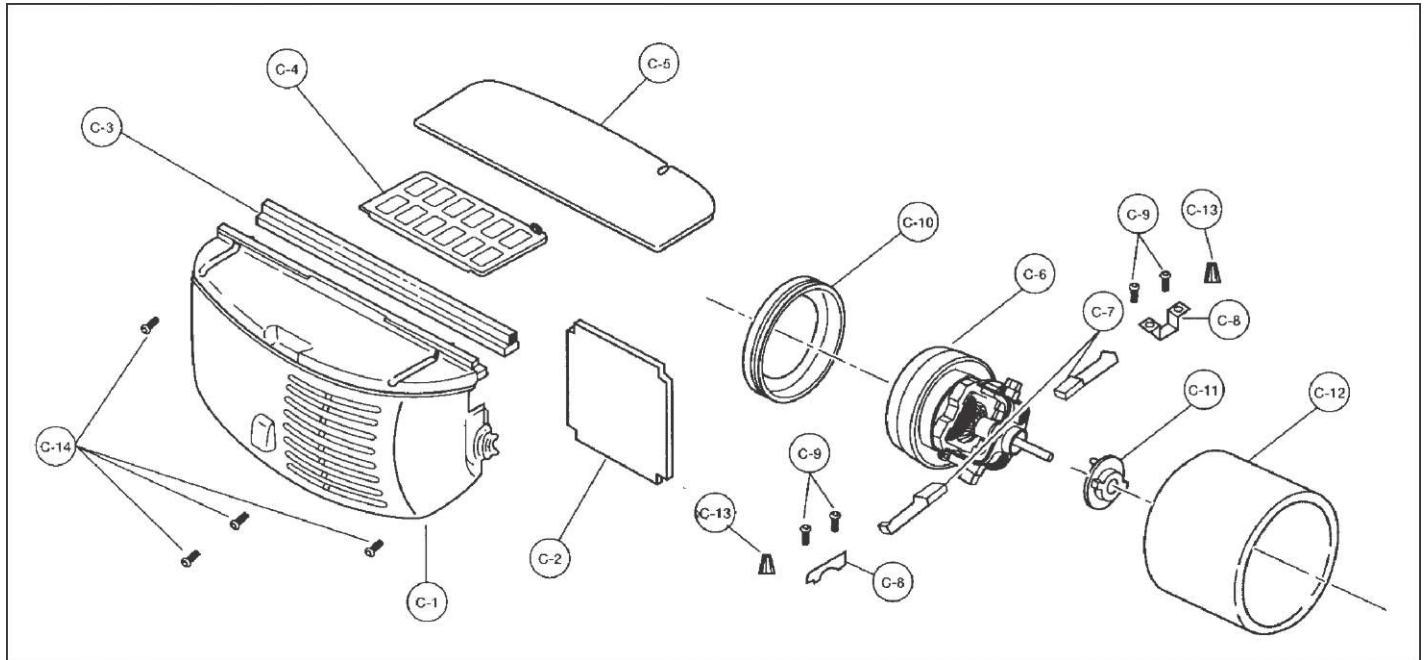

PANASONIC

Original & Replacement

Model 6217, 6250, 6255

PARTS LIST (MOTOR HOUSING)

KEY	PART NO.	DESCRIPTION	KEY	PART NO.	DESCRIPTION
C-1	NLA	Motor Case, 6217	C-6	NLA	Fan Motor Unit
C-1	P-75078	Motor Case, 6250	C-7	P-63050	Carbon Brush (set)
C-1	P-75115	Motor Case, 6255	C-8	P-02D-V300U	Brush Bracket (set)
C-2	P-18300	Rear Cover Packing, 6217	C-9	P-40D-V300U	Screws (bracket)
C-2	P-02L-AV0	Rear Cover Packing, 6250/6255	C-10	P-76925	Motor Support Rubber (Front)
C-3	P-19F-V30J	Motor Case Support Rubber, 6217	C-11	P-76930	Motor Support Rubber (Rear)
C-3	P-19FV3ZKU12	Motor Case Support Rubber, 6250/6255	C-12	P-18705	Noise Suppressor
C-4	P-18420	Filter Supporter	C-13	SS-3270	Wire Nuts
C-5	P-18030	Filter	C-14	P-77020	Screw
C-5	PR-1810	Filter, 6200 Series Except 6217			
C-5	P-18035	Filter, 6217			

PARTS LIST (FAN REPLACEMENT)

KEY	PART NO.	DESCRIPTION
1	NLA	Motor
2	P-53F-AV00U	Fan Case
3	P-33F-AC00U	Nut
4	P-62F-AV00U	Washer
5	P-28525	Fan
6	P-60F-AV00U	Spacer
7	P-63050	Brush Assembly
8	P-02D-V300U	Bracket
9	P-40D-V300U	Screw