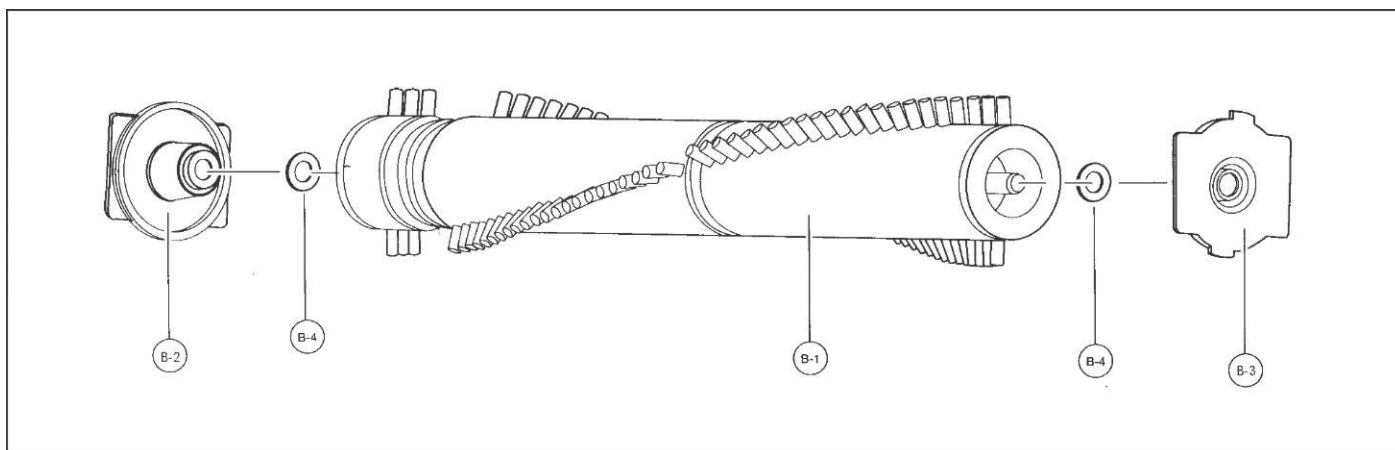

PARTS LIST (HANDLE)

KEY	PART NO.	DESCRIPTION
E-1	P-70287	Handle Grip Right, 6250
E-1	NLA	Handle Grip Right, 6217/6255 (Order P-70261)
E-2	P-70288	Handle Grip Left, 6250
E-2	P-70290	Handle Grip Left, 6217/6255
E-3	NLA	Handle, 6217
E-3	P-70275	Handle, 6250
E-3	P-70280	Handle, 6255
E-4	P-93D-9G00U	Switch Window
E-5	NLA	Switch Knob
E-6	P-77020	Screw
E-7	P-70830	Upper Cord Hook
E-8	P-77020	Screw
E-9	P-77120	Handle Washer
E-10	P-77200	Cord Hook Spring
E-11	P-70880	Lower Cord Hook, 6250
E-11	P-70885	Lower Cord Hook, 6217/6255
E-12	P-77020	Screw
E-13	P-73885	Handle Lever
E-20	NLA	Switch Knob Spring

PART 5 LIST (AGITATOR ASSEMBLY)

KEY	PART NO.	DESCRIPTION
B-1	P-20050	Agitator Unit 6250/6255
B-2	P-20525	End Cap "A" 6250/6255
B-3	P-20535	End Cap "B" 6250/6255
B-4	P-681-424	Washer 6250/6255

NLA = No Longer Available