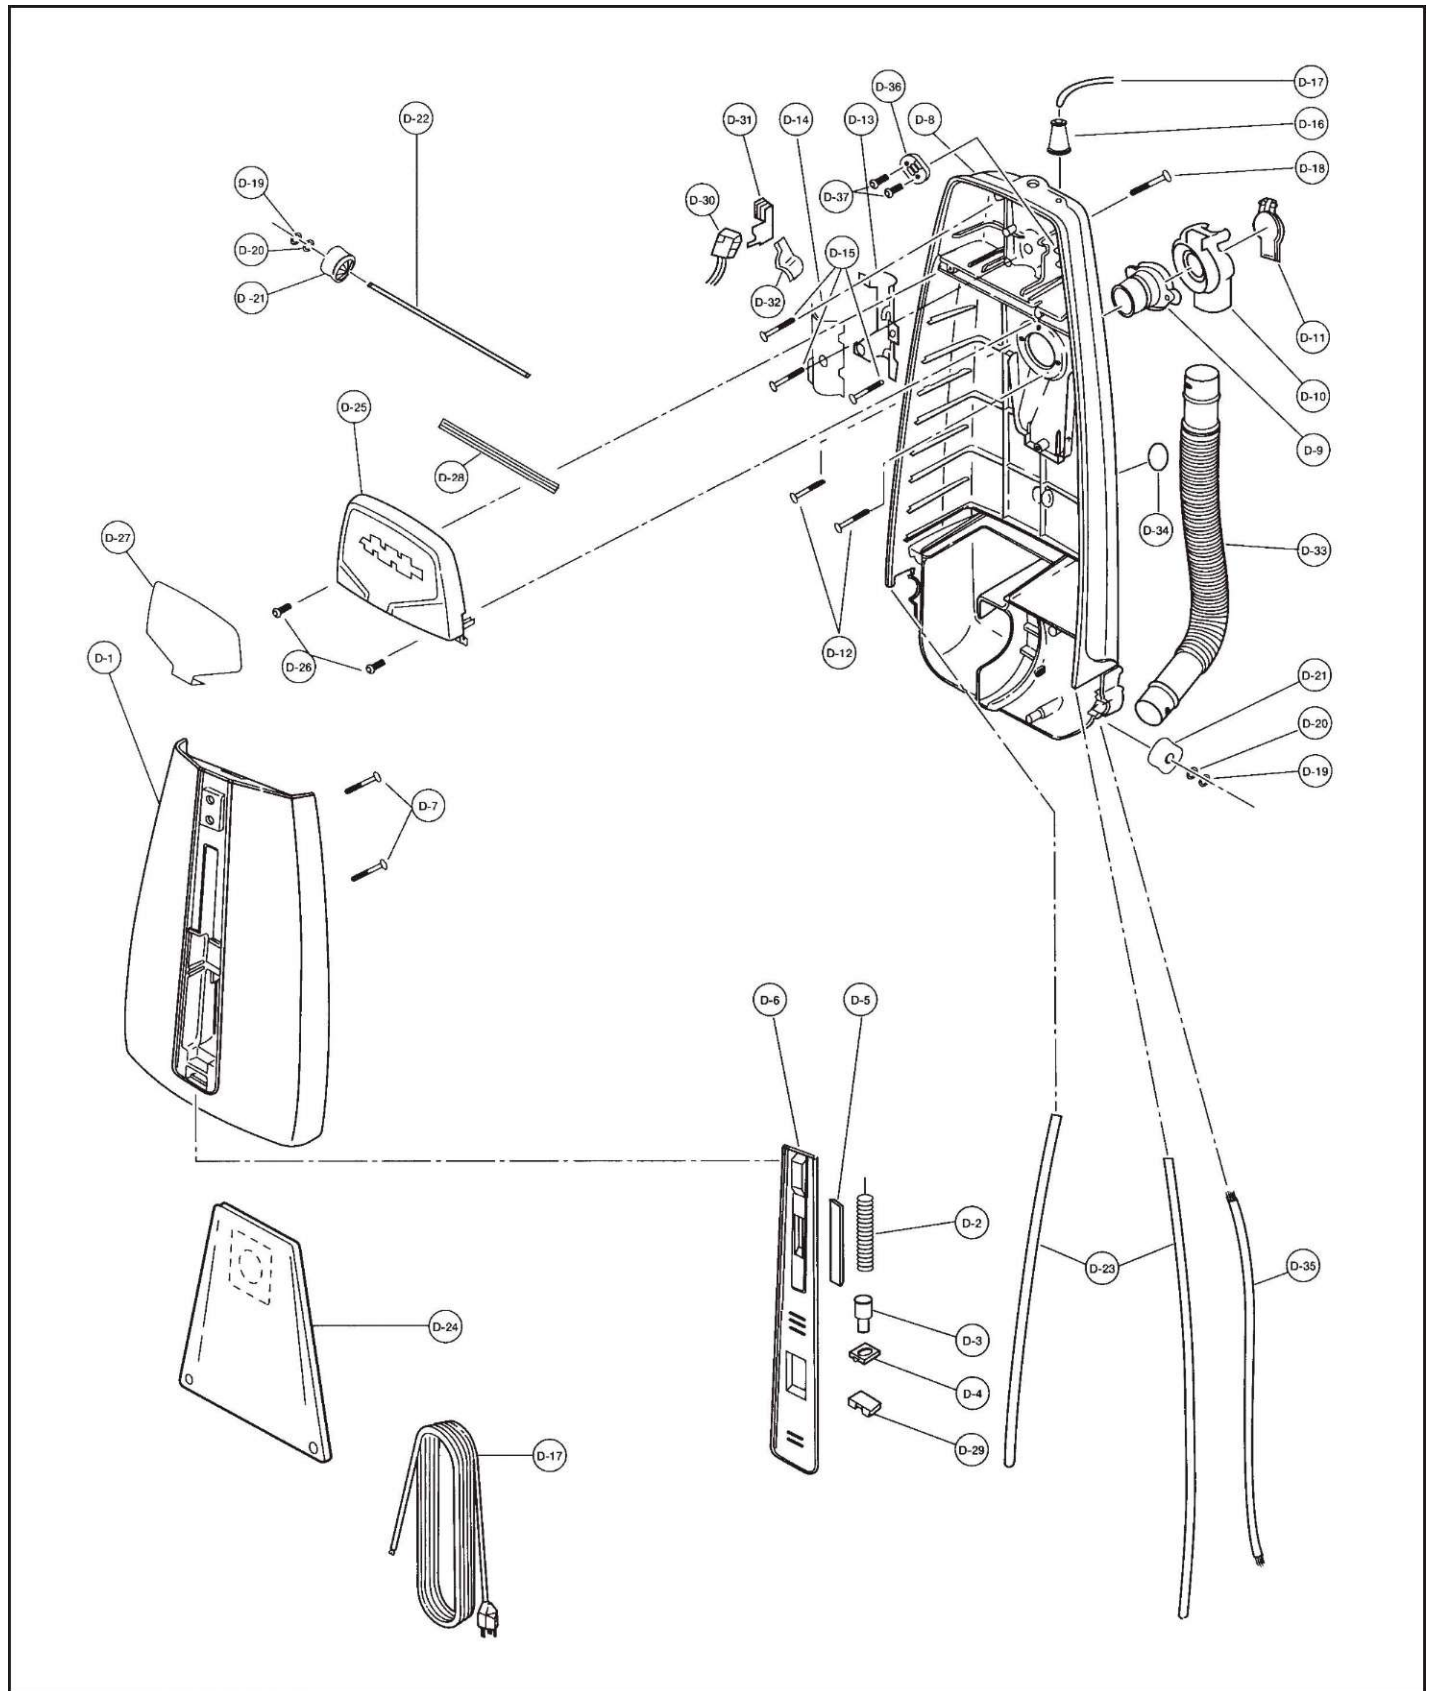

PANASONIC

Original & Replacement

Model 6217, 6250, 6255