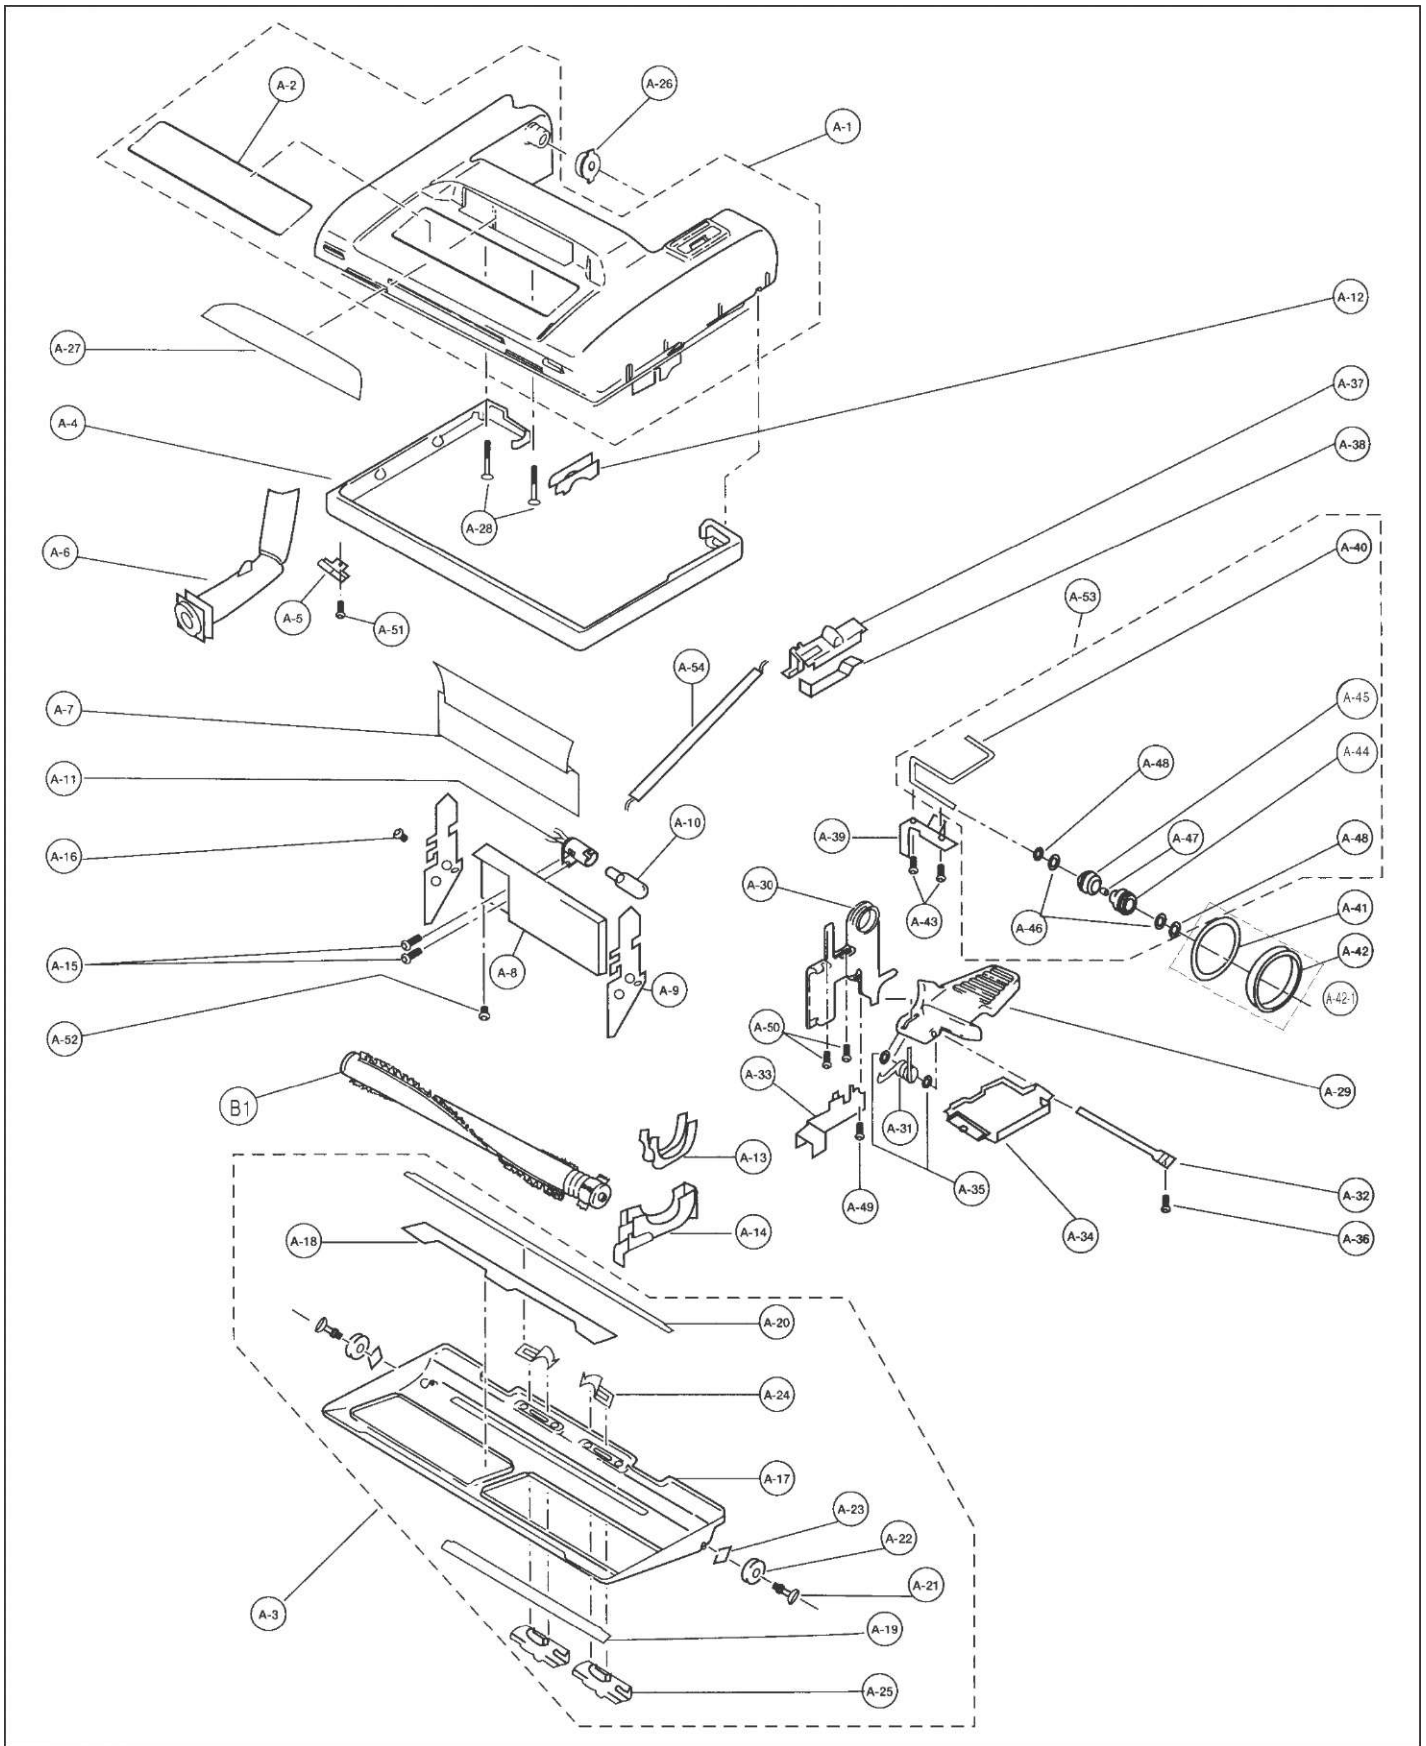

PANASONIC

Original & Replacement

Models 6217, 6250, 6255