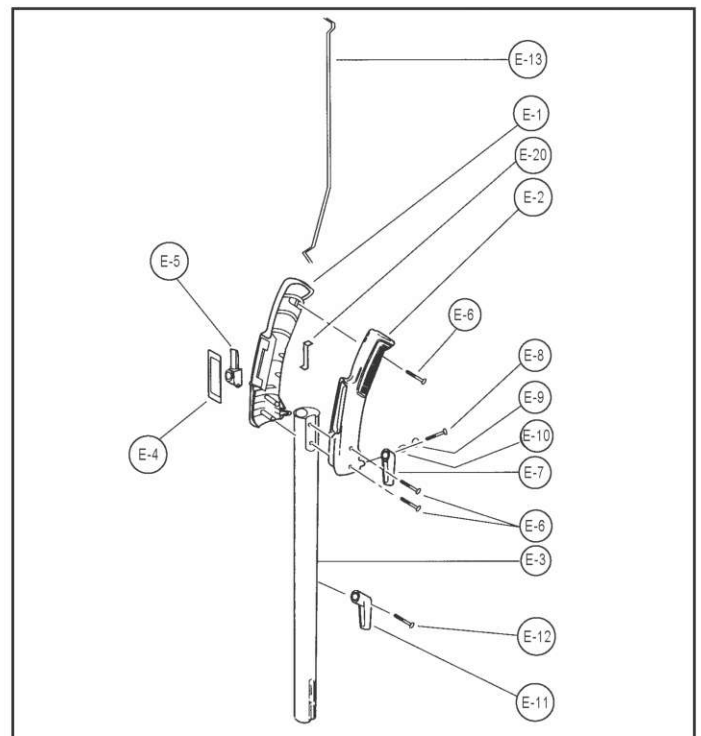

PARTS LIST (HANDLE)

KEY	PART NO.	DESCRIPTION
E-1	P-70287	Handle Grip Right, 6250
E-1	NLA	Handle Grip Right, 6217/6255 (Order P-70261)
E-2	P-70288	Handle Grip Left, 6250
E-2	P-70290	Handle Grip Left, 6217/6255
E-3	NLA	Handle, 6217
E-3	P-70275	Handle, 6250
E-3	P-70280	Handle, 6255
E-4	P-93D-9G00U	Switch Window
E-5	NLA	Switch Knob
E-6	P-77020	Screw
E-7	P-70830	Upper Cord Hook
E-8	P-77020	Screw
E-9	P-77120	Handle Washer
E-10	P-77200	Cord Hook Spring
E-11	P-70880	Lower Cord Hook, 6250
E-11	P-70885	Lower Cord Hook, 6217/6255
E-12	P-77020	Screw
E-13	P-73885	Handle Lever
E-20	NLA	Switch Knob Spring

NLA = NO LONGER AVAILABLE