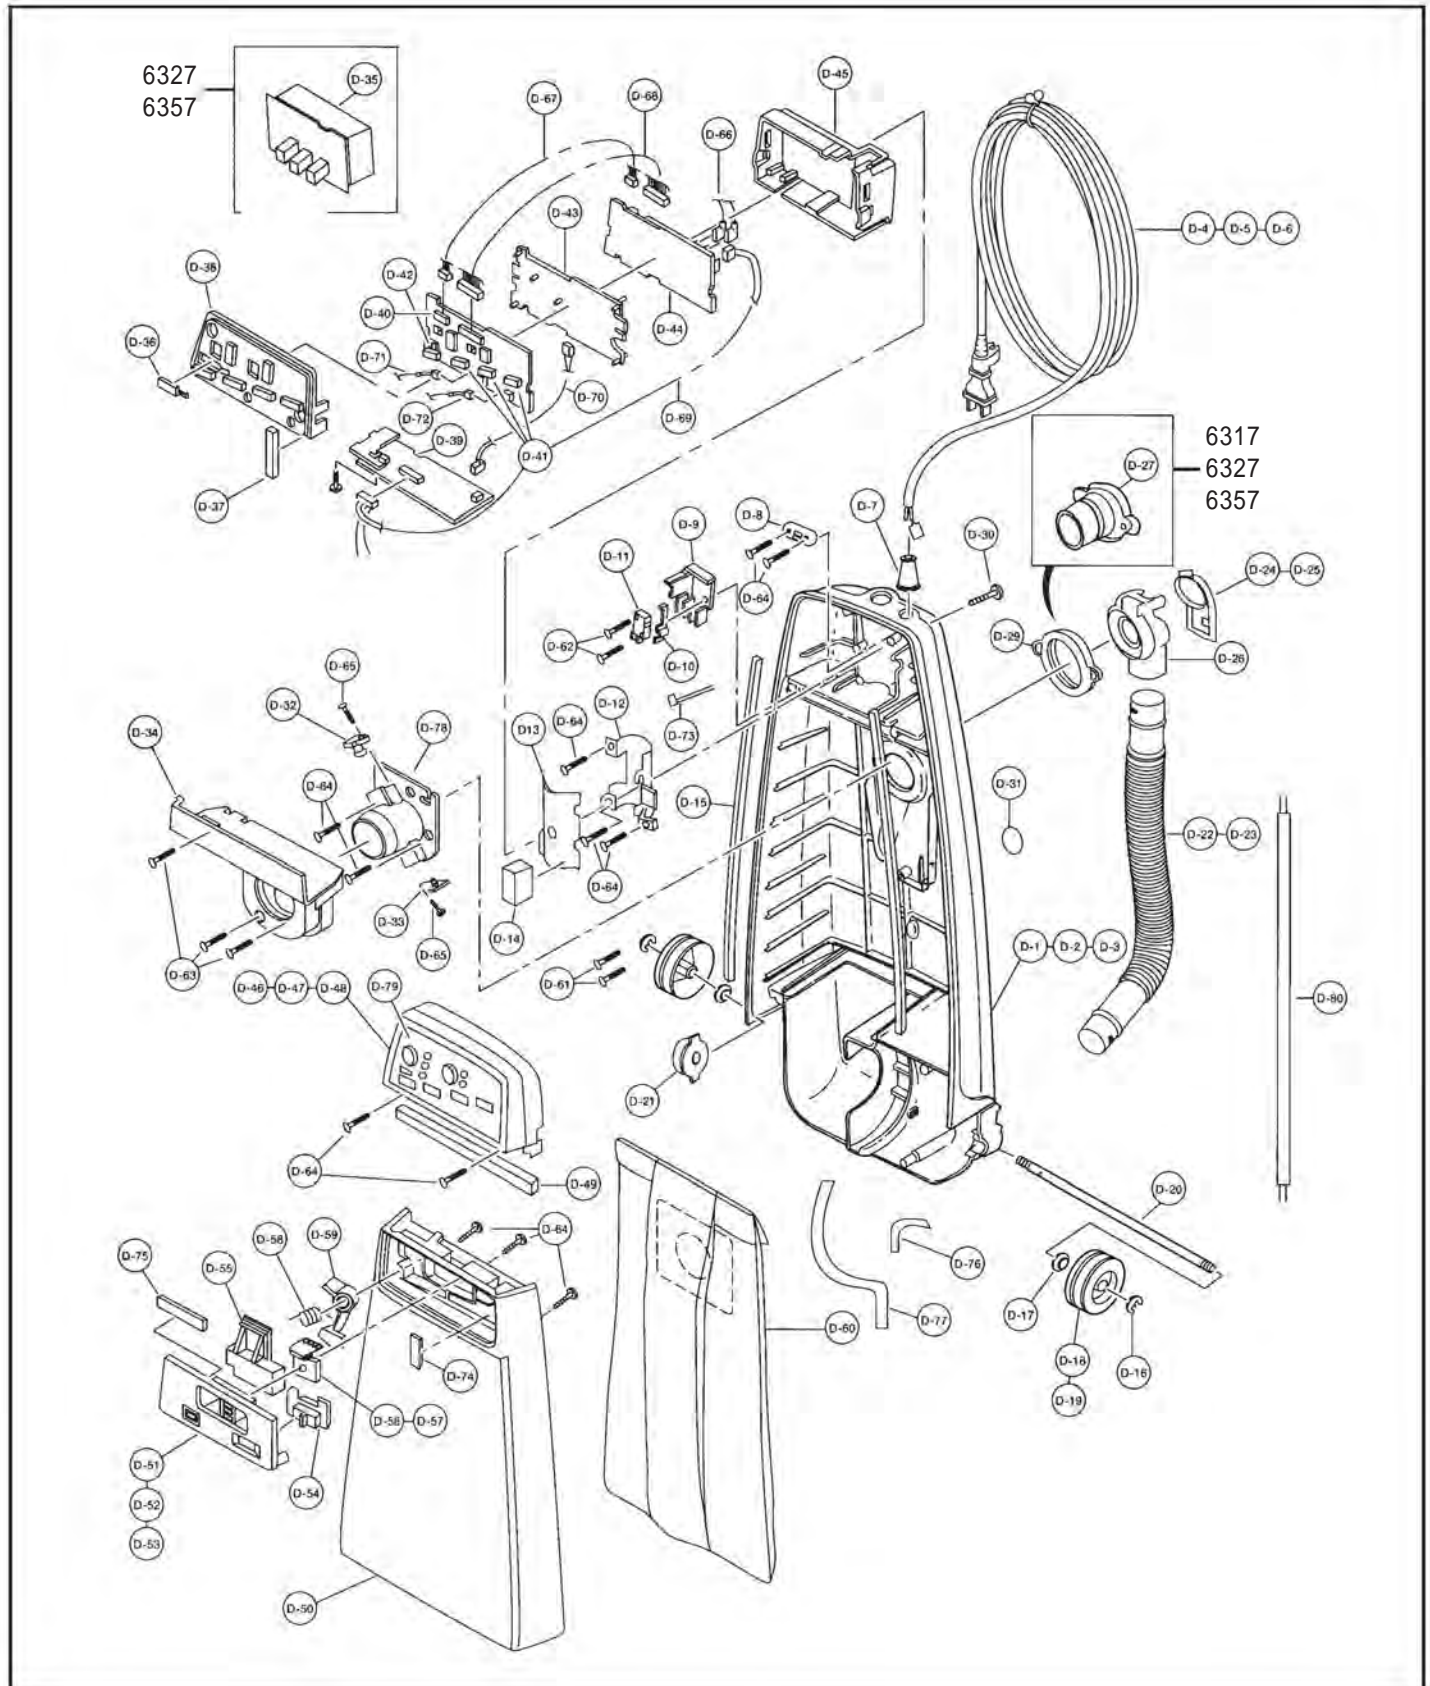

PANASONIC Original & Replacement

Model 6317, 6327, 6337, 6347, 6357, 6367