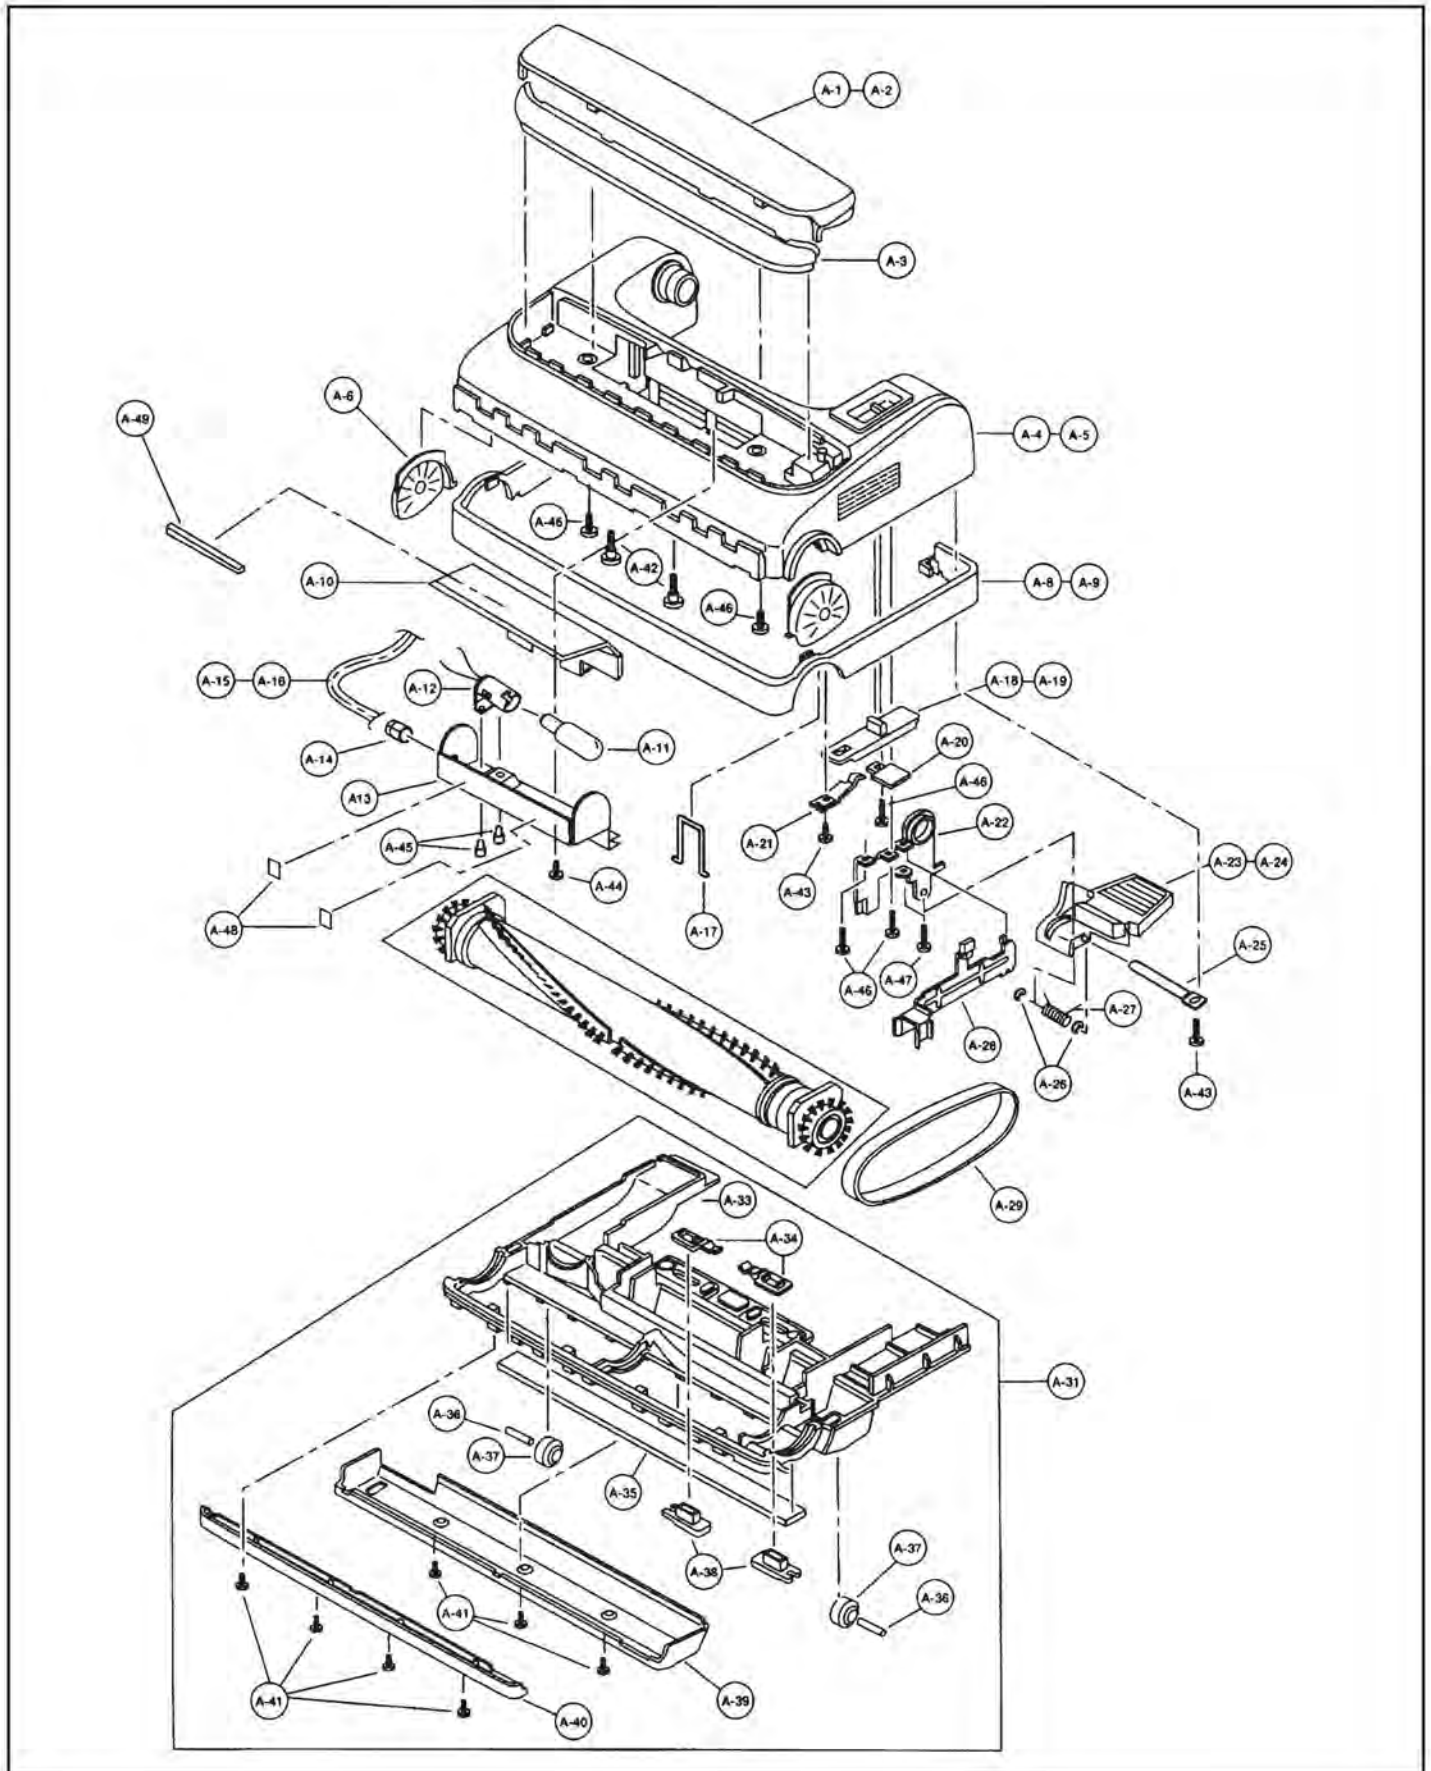

PANASONIC Original & Replacement

Model 6317, 6327, 6337, 6347, 6357, 6367