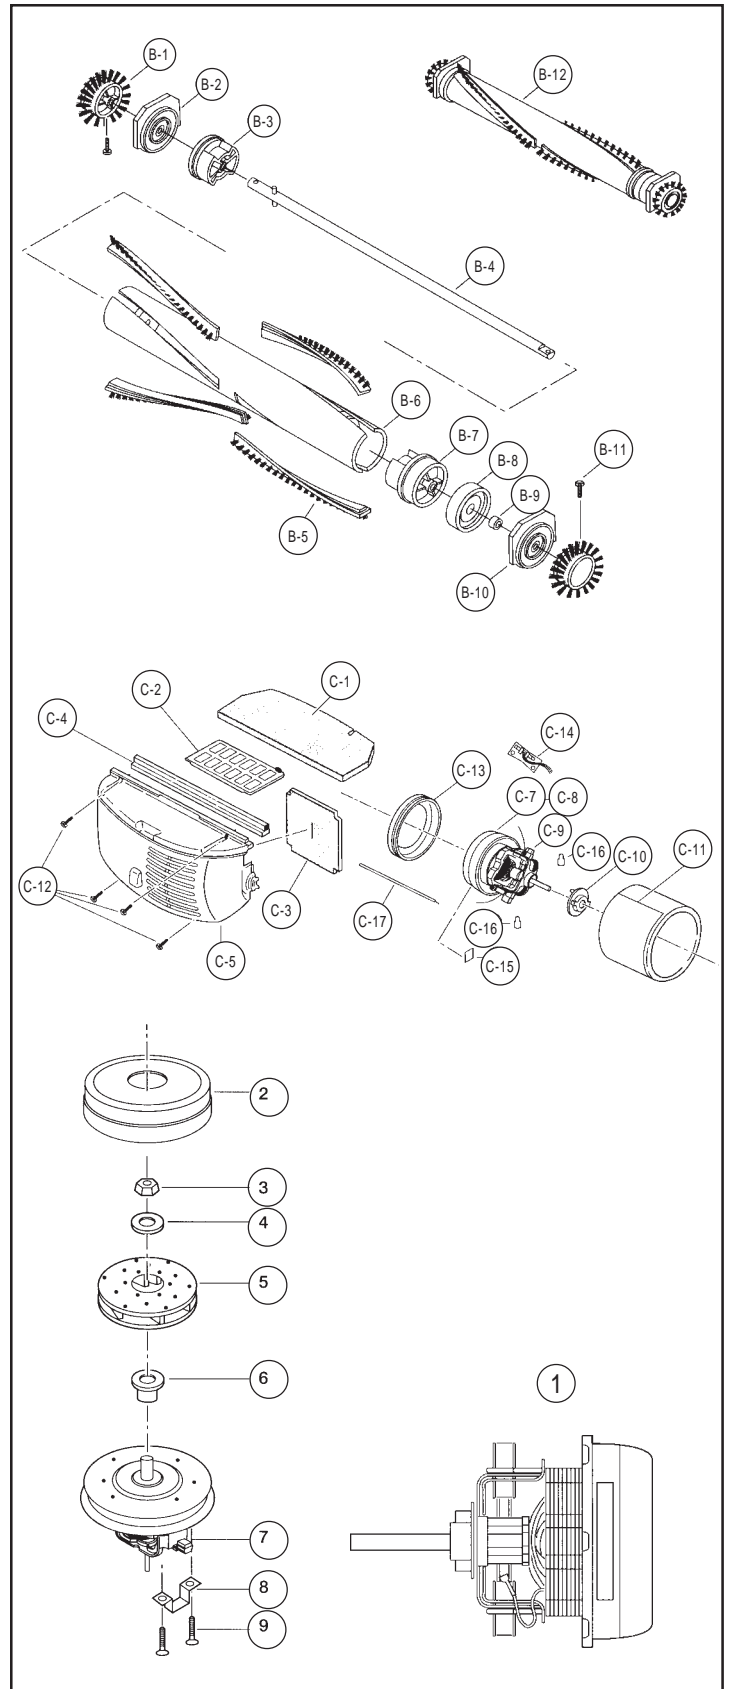

Original & Replacement **PANASONIC**

Models 6317, 6327, 6337, 6347, 6357, 6367

PARTS LIST (BRUSH ROLL)

KEY	PART NO.	DESCRIPTION
B-1	NLA	Edge Brush
B-2	P-20530	Agitator Supporter (Right)
B-3	NLA	Agitator Holder
B-4	NLA	Agitator Shaft
B-5	P-22020	Brush (4 Pk)
B-5	PR-2215	Brush Strip, Pair
B-6	P-84R-V10	Agitator Body
B-7	NLA	Agitator Pulley
B-8	P-20560	Idler Pulley
B-9	P-74S-AV0	Spacer
B-10	NLA	Agitator Supporter (Left)
B-11	P-77025	Screw
B-12	NLA	Agitator Ass'y

PARTS LIST (MOTOR HOUSING)

C-1	P-18035	Secondary Filter
C-1	PR-1810	Secondary Filter
C-2	P-18420	Filter Supporter
C-3	P-02L-AV0	Rear Cover Packing
C-4	P-19F-V30J	Motor Case Support Rubber 6317-6340/6367
C-4	P-19FV0ZKU12	Motor Case Support Rubber, 6357
C-5	NLA	Motor Case, 6347, 6367
C-5	NLA	Motor Case, 6317
C-5	NLA	Motor Case, 6327/6337
C-5	NLA	Motor Case, 6357
C-7	P-60125	Motor Ass'y, 6317/6337/6347/6367
C-8	NLA	Motor Ass'y, 6327/6357
C-9	P-63050	Carbon Brush (Set) U.S. Made
C-9	P-63000	Carbon Brush Non U.S. Made
C-10	P-76930	Motor Support Rubber
C-11	P-99G-AV0	Noise Suppressor
C-12	P-77020	Screw
C-13	P-76925	Motor Support Rubber
C-14	P-95V-F900U	Control Diode, 6327/6357
C-15	P-19A-AV0	Packing, 6327/6357
C-16	SS-3270	Wire Nut
C-17	P-37G-V020U	Wire Cord, 6367

PARTS LIST (MOTOR)

1	P-60111	Motor Ass'y, 6327/6357
1	P-60125	Motor Ass'y, 6317/6337/6347/6367
2	P-53F-AV00U	Fan Case
3	P-33F-AC00U	Nut
4	P-62F-AV00U	Washer
5	P-28525	Fan
6	P-60F-AV00U	Spacer
7	P-63050	Brush Ass'y U.S. Made
8	P-02D-V300U	Bracket
9	P-40D-V300U	Screw