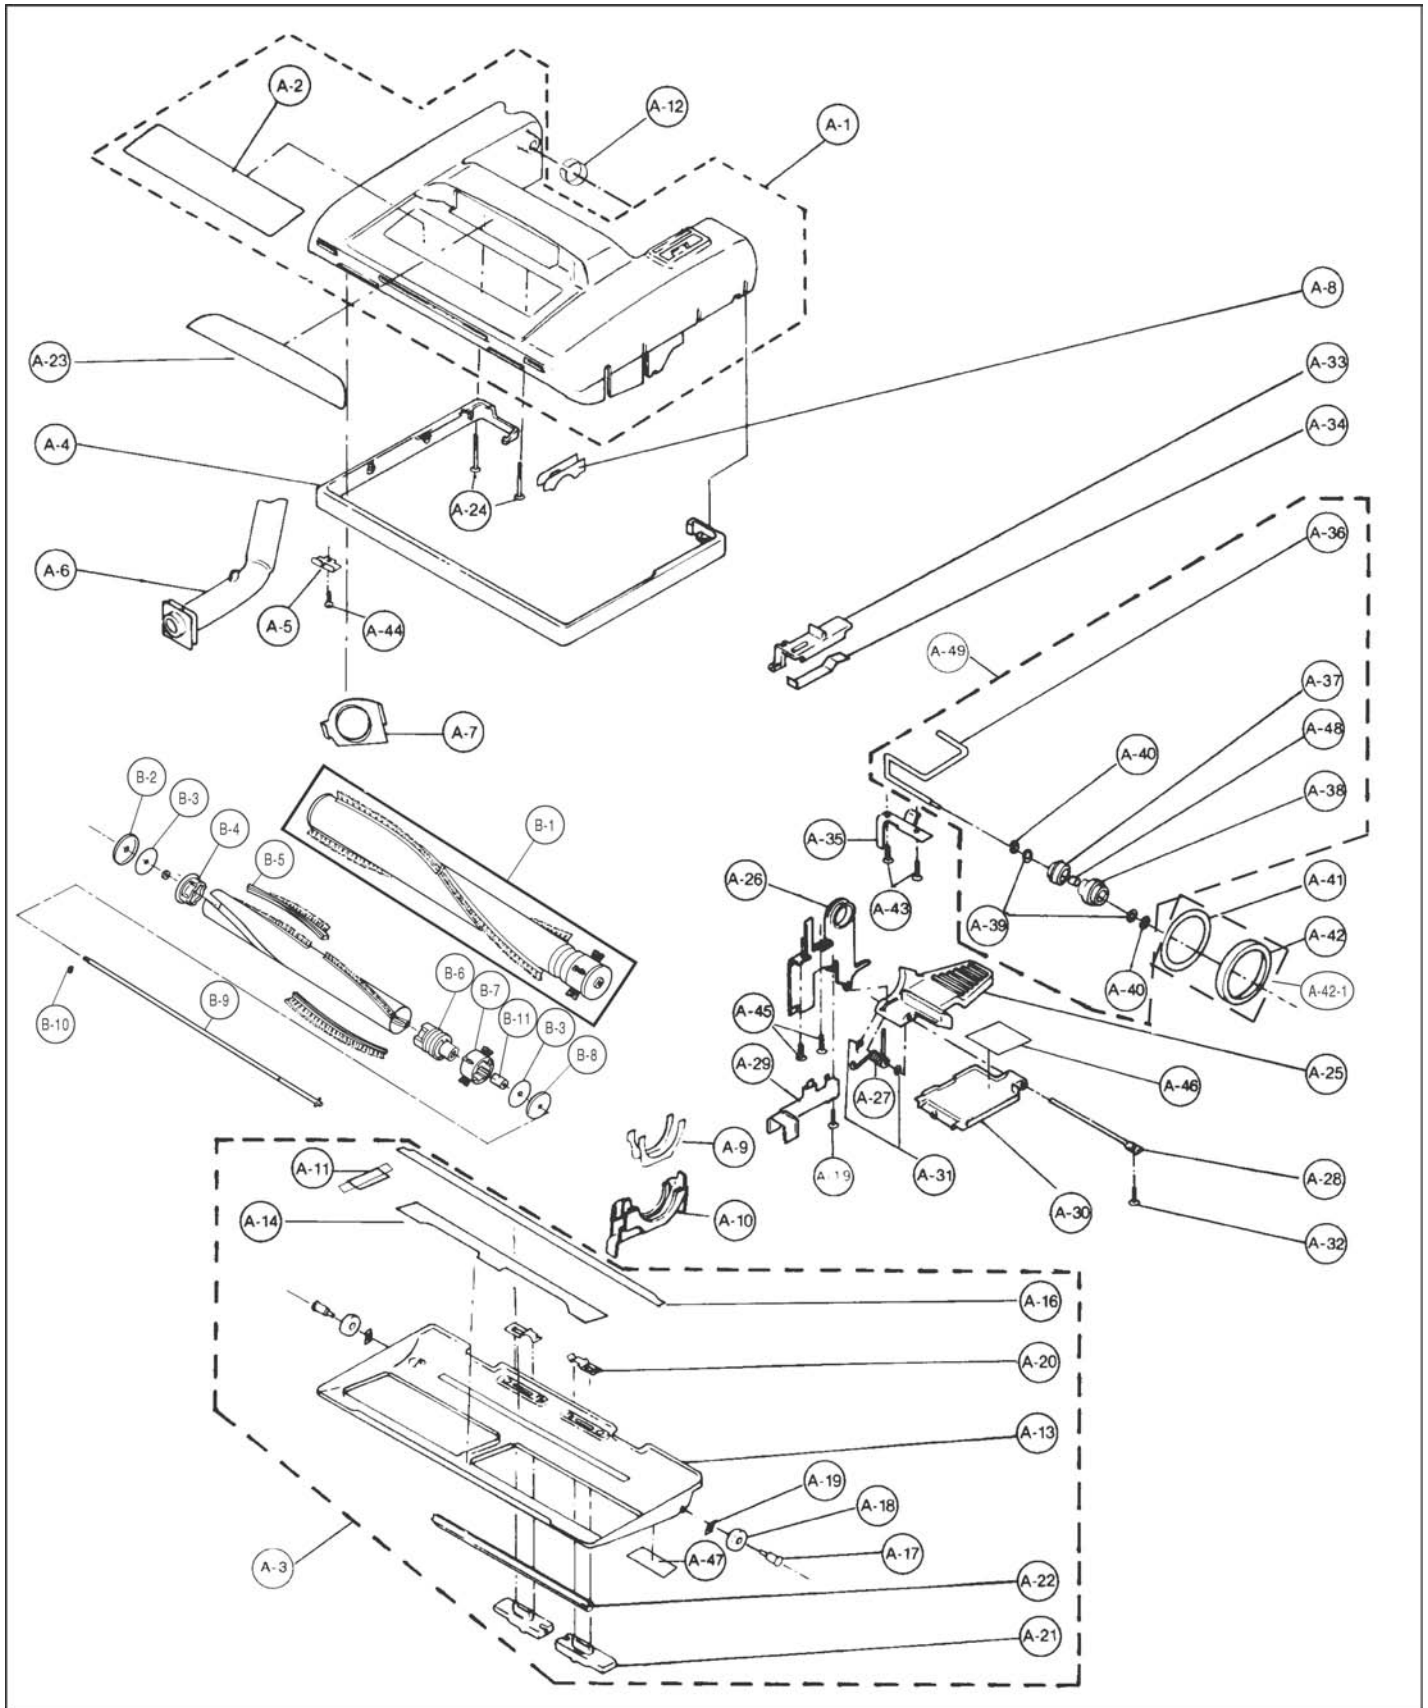

PANASONIC

Original & Replacement

Model 6640, 6647