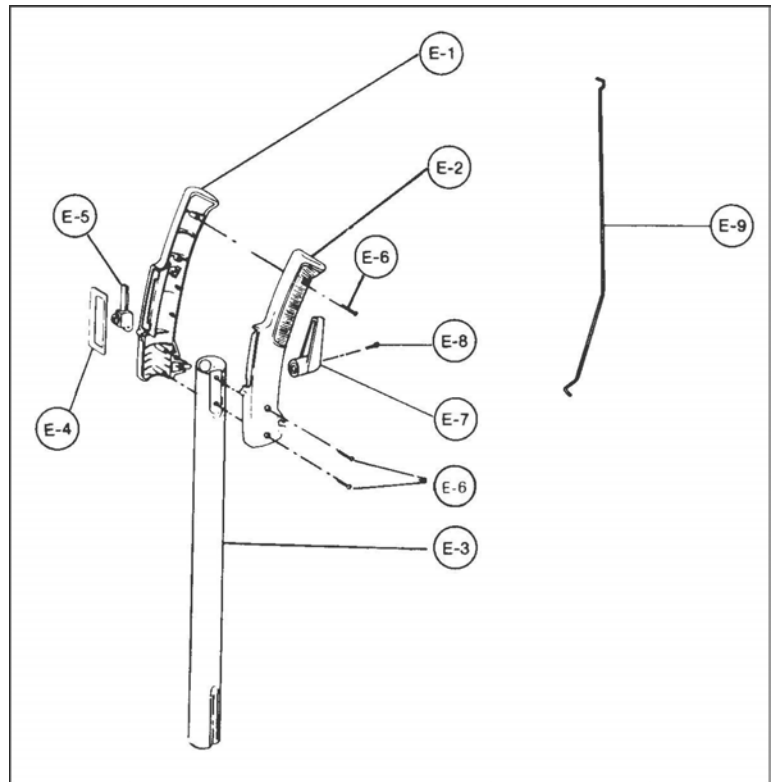

PARTS LIST (HANDLE)

KEY	PART NO.	DESCRIPTION
E-1	P-70261	Handle Grip Right, 6640
E-1	P-70263	Handle Grip Right, 6647
E-2	P-70262	Handle Grip Left, 6640
E-2	P-70264	Handle Grip Left, 6647
E-3	P-70130	Handle
E-4	P-34820	Switch Window, 6640
E-4	P-93P-1G0KU	Switch Window, 6647
E-5	P-73880	Switch Knob, 6640
E-5	P-69G-V30V	Switch Knob, 6647
E-6	P-77010	Screw (Handle Grip)
E-7	NLA	Upper Cord Hook, 6640
E-7	NLA	Upper Cord Hook, 6647
E-8	P-77010	Screw (Upper Storage Hook)
E-9	P-73885	Handle Lever

NLA = No Longer Available