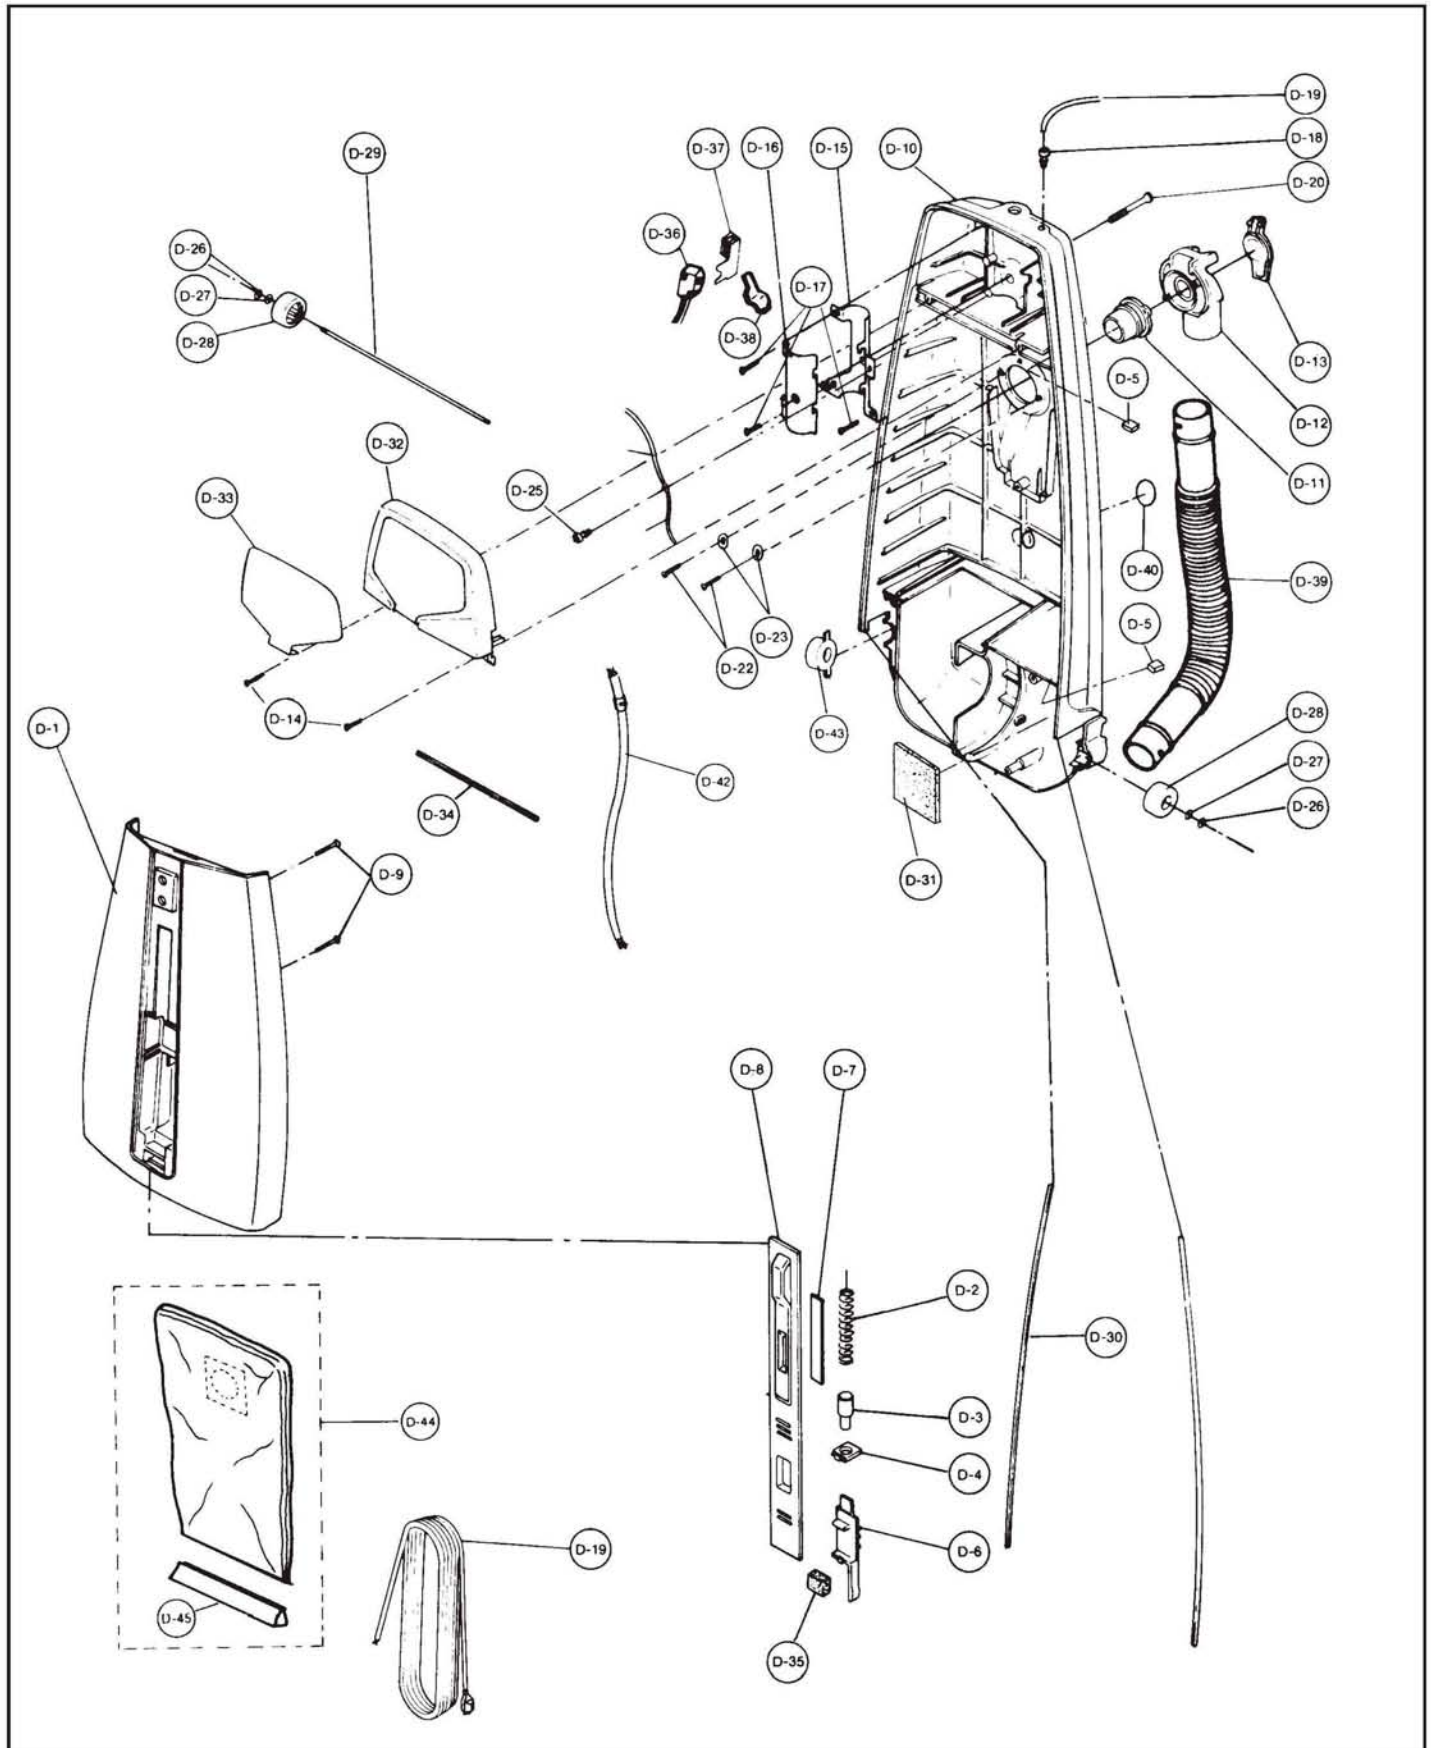

PANASONIC

Original & Replacement

Model 6640, 6647

PARTS LIST (DUST COMPARTMENT, DUST COVER)

KEY	PART NO.	DESCRIPTION	KEY	PART NO.	DESCRIPTION
D-1	P-75530	Dust Cover, 6640	D-25	P-XTN4+C20FY	Screw (Connection Cord)
D-1	P-60K-V404	Dust Cover, 6647	D-26	P-77115	E-Clip
D-2	P-04M-1L0	Indicator Spring	D-27	P-XWG6	Washer
D-3	P-97M-V30	Indicator Lead	D-28	P-71060	Roller, 6640
D-4	P-20M-V30	Indicator Lead Supporter	D-28	P-71125	Roller, 6647
D-5	P-81A-1L0	Tight Packing	D-29	P-71370	Roller Shaft
D-6	P-06M-V30	Suction Control Lever, 6640	D-30	P-66K-V30K	Dust Box Packing
D-6	P-06M-V30V	Suction Control Lever, 6647	D-31	P-18300	Packing
D-7	P-08M-V30	Indicator Window	D-32	P-03E-V30R	Switch Cover, 6640
D-8	P-01H-V40Q	Front Cover, 6640	D-32	P-03E-9G04	Switch Cover, 6647
D-8	P-01H-BH0VU	Front Cover, 6647	D-33	P-21T-1L0	Ornamental Plate, 6640
D-9	P-77010	Screw (Dust Cover)	D-33	P-21T-BH00U	Ornamental Plate, 6647
D-10	P-75270	Dust Compartment	D-34	P-73K-V30K	Dust Cover Packing
D-11	P-75418	Suction Inlet Packing	D-35	P-09M-V30	Indicator Packing
D-12	P-75680	Suction Inlet, 6640	D-36	P-34150	Main Switch
D-12	P-60H-F709	Suction Inlet, 6647	D-37	P-45E-V30	Terminal Cover
D-13	P-75650	Cover, 6640	D-38	P-15E-V30	Switch Lever
D-13	P-75625	Cover, 6647	D-39	NLA	Nozzle Hose 6640 (Order P-73655)
D-14	P-77010	Screw (Switch Cover)	D-39	P-73655	Nozzle Hose 6647
D-15	P-53B-1L0	Handle Supporter	D-40	P-05T-F70Q	Sticker
D-16	P-69B-V30	Handle Fitting	D-41	P-46Z-V30	Partition Board, 6640 (Not Shown)
D-17	P-77010	Screw (Handle Supporter)	D-42	P-64E-1L0	Connection Cord
D-18	P-62E-M10	Wire Bushing	D-43	P-25S-V31W	Plastic Shaft
D-19	P-94E-1L00U	Power Cord	D-44	P-MC161C	Dust Bag (Cloth)
D-20	P-77045	Handle Screw	D-44	PR-1225	Cloth Bag, Ass'y
D-21	P-75420	Bag Supporter, Old Syle Not Shown	D-44	P-MC115P	Paper Bag, Type U 3 Pk
D-22	P-77030	Screw (Bag Supporter)	D-44	PR-14005	Paper Bag, Type U 3 Pk
D-23	P-77120	Washer	D-45	P-75430	Dust Bag Supporter
D-24	P-75910	Spacer, Old Syle Not Shown			