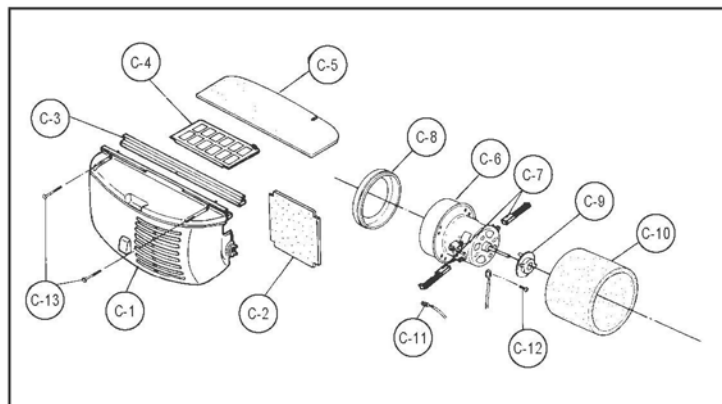

PARTS LIST (AGITATOR ASSEMBLY)

KEY	PART NO.	DESCRIPTION
B-1	P-20040	Agitator Ass'y
B-1	PR-2010	Brushroll, 14" Metal
B-2	NLA	End Cap Left
B-2	PR-2052	End Cap, Non Pulley End
B-3	NLA	Filter
B-3	PR-2066	Filter, Brushroll
B-4	P-20840	Brushroll Holder
B-4	PR-2058	Brushroll Holder, W/Bearing
B-5	P-22020	Brush Strip Set 4 PC
B-5	PR-2215	Brush Strip, Pair
B-6	P-20656	Agitator Pulley
B-6	PR-2062	Brushroll Pulley, W/Bearing
B-7	NLA	Brush Holder
B-7	PR-2056	Edge Cleaning Brush
B-8	P-20517	End Cap Right
B-9	P-20610	Agitator Shaft
B-10	P-77110	E-Clip
B-11	P-20735	Spacer

PARTS LIST (MOTOR HOUSING)

KEY	PART NO.	DESCRIPTION
C-1	NLA	Motor Case, 6640
C-1	NLA	Motor Case, 6647
C-2	P-18300	Rear Cover Packing
C-3	P-19F-V30K	Motor Case Support Rubber
C-4	P-18420	Filter Supporter
C-5	P-18030	Filter
C-5	PR-1810	Filter, Motor Housing
C-6	NLA	Motor
C-7	P-63000	Carbon Brush (2 PCS)
C-8	P-76925	Motor Support Rubber (Front)
C-9	P-76930	Motor Support Rubber (Rear)
C-10	P-18705	Noise Suppressor
C-11	P-44G-V00	Lead Wires With AMP Terminal
C-12	P-XSN4+8S	Screw (Ground Wire)
C-13	P-77030	Screw (Motor Case)

NLA = NO LONGER AVAILABLE