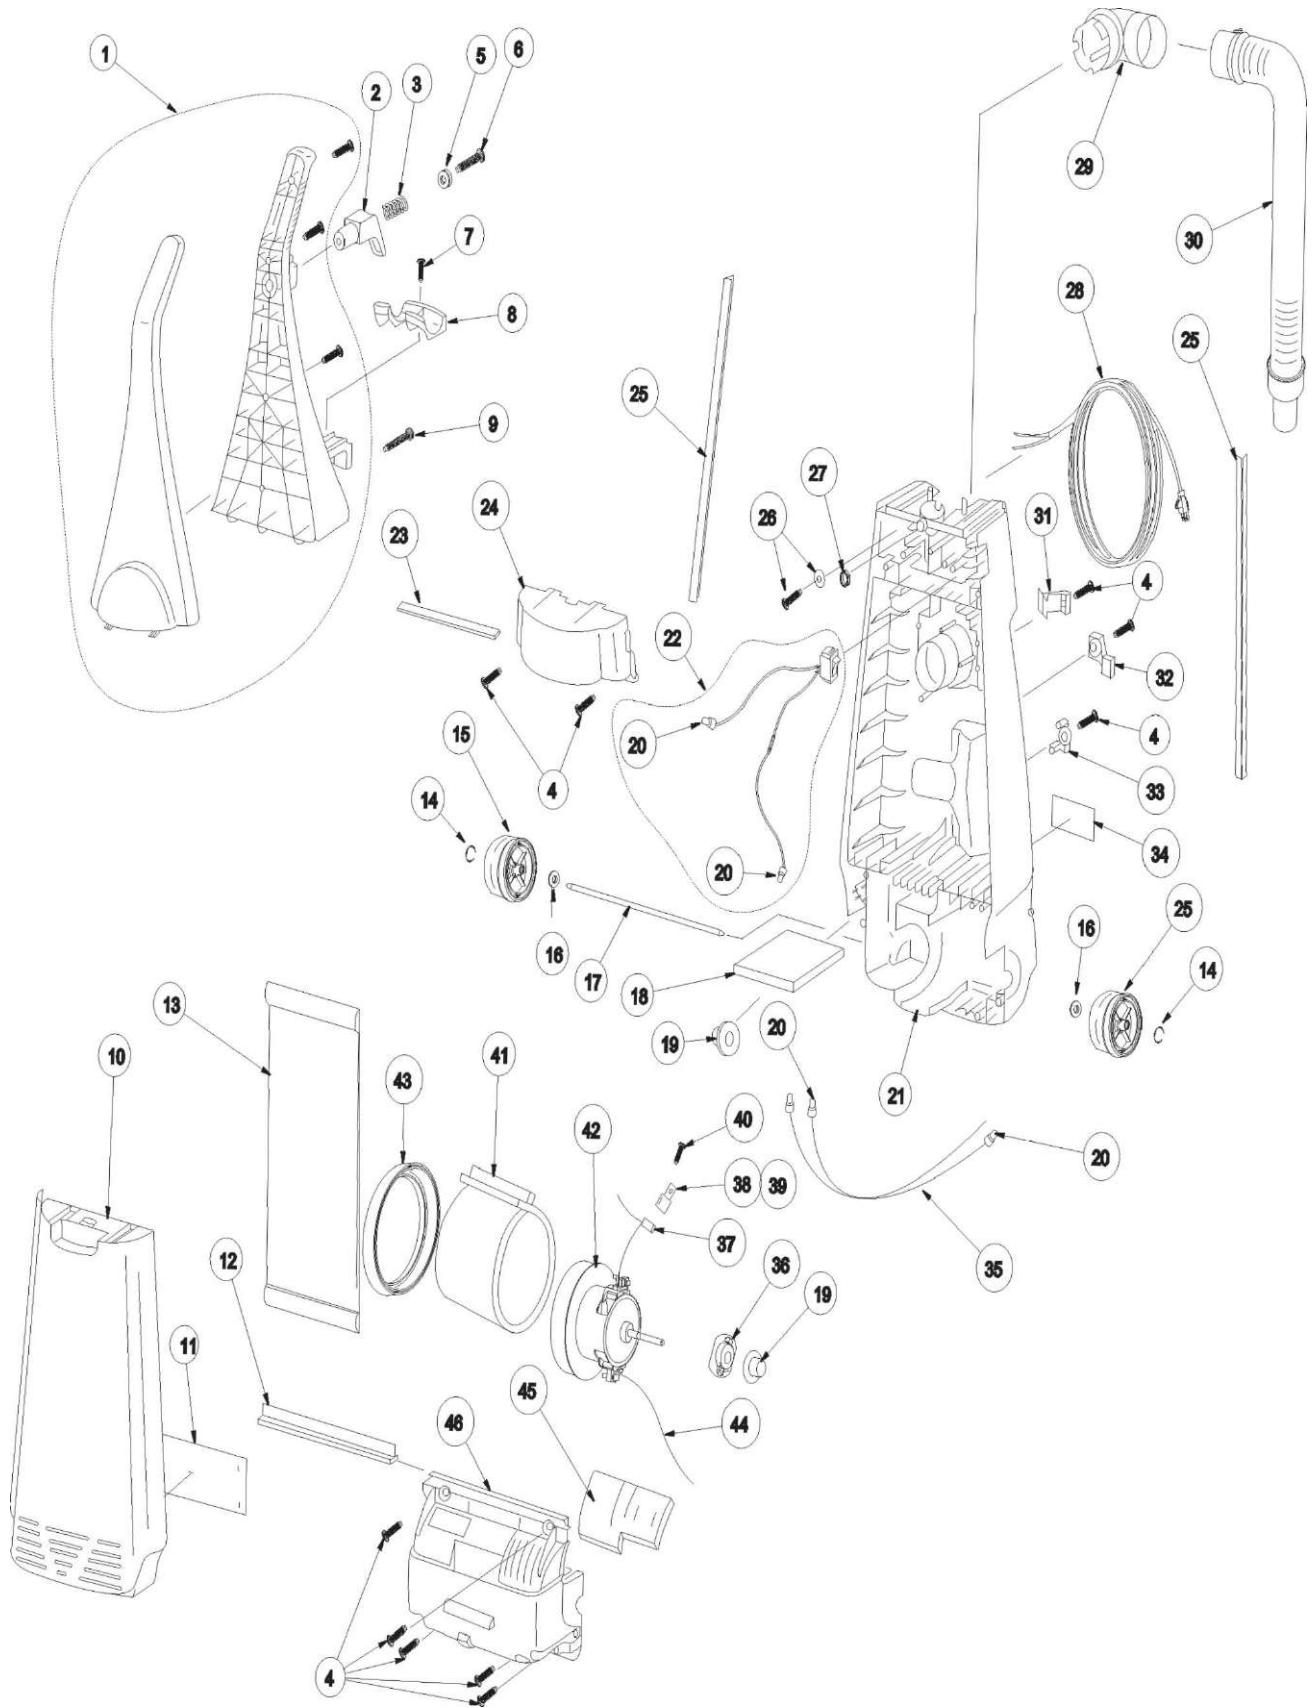

----- Manual continues below -----

2 EXPLODED VIEW AND PARTS LIST

2.1. Body

2.1.1. Exploded View

2.2. Nozzle

2.2.1. Exploded View

2.2.2. Parts List

Ref. No.	Part No.	Part Name & Description	Quantity	Remarks
1	AC95BDRHZR03	Handle Assembly	1	
2	AC53EDRRHZU03	Cord Hook (NN-B)	1	
3	AC57ADRRHZ000	Helical Spring B	1	
4	AC40DDRRHZ007	SCR TPG PAN 4X20	10	
5	AC62FDRHZ00Z	Washer Z 4x12x0.8	1	
6	AC40DDRRHZ001	Screw (4x33)	1	
7	AC40DDRRHZ002	Screw (4x16)	1	
8	AC24PDRHZ000	Suction Hose Retainer	1	
9	AC73BDRHZ000	Handle Screw (M6)	1	
10	AC60KDRHZR03	Dust Box Cover (R-03)	1	
11	AC38KDRHZ000	Outlet Filter Outer	1	
12	AC19FDRHZU03	Dust Box Packing A (NN-B)	1	
13	AC16KDDWZ000	Paper Filter Assembly	1	
14	AC60JDRHZ000	Ring E6	2	
15	AC01CDRRHZU03	Wheel Rear (NN-B)	2	
16	AC62FDRHZ000	Washer Z (7.2x12x0.5)	2	
17	AC16CDRRHZ000	Shaft	1	
18	AC37KDRHZ000	Air Inlet Filter	1	
19	AC25SDRRHZU03	Sleeve (NN-B)	2	
20	AMC-1CTCE23	Wire Connector	5	
21	AC40KDRHZU03	Case Rear (NN-B)	1	
22	AC98EDRRHZ000	Switch Assembly	1	
23	AC73KDRHZU03	Dust Box Packing B (NN-B)	1	
24	AC03EDRRHZR03	Case Cover (R-03)	1	
25	AC66NDRHZU03	Dust Box Packing C (NN-B)		
26	AC40DDRRHZ003	Screw/WASHER (W) (4X14)	1	
27	AC33FDRHZ000	Nut HEX 6	1	
28	AC97EBZXZV06	Power Cord (U2)	1	
29	AC96HDRHZU03	Hose Joint Pipe A (NN-B)	1	
30	AC34PDRHZ000	Suction Hose Comp.	1	
31	AC70PDRHZ00B	Attachment Supporter B	1	
32	AC70PDRHZ00D	Attachment Supporter D	1	
33	AC70PDRHZ00A	Attachment Supporter A	1	
34	AC01TDRHZ000	Name Plate	1	
35	AC67VDRHZ000	CORD ASS'Y	1	
36	AC03FDRHZ000	Motor Cushion Rear	1	
37	AC76FDRHZ000	THERMAL PROTECTOR	1	
38	AC33TDRHZ000	HEAT-SHRINKABEL TUBE	1	
39	AC29FDRHZ000	THERMAL PROTECTOR HOLDER	1	
40	AC40DDRRHZ006	SCR TPG TRS4X6	1	
41	AC99GDRHZ000	SILENCER COMP.	1	
42	AC98FDRHZ000	Motor Comp. (AC 120 V)	1	
43	AC02FDRHZ000	Motor Cushion Front	1	
44	AC42GDRHZ000	Cord Assembly (White) L=350	1	
45	AC02LDRHZ000	Outlet Filter Inner	1	
46	AC09FDRHZR03	Case Front (R-03)	1	
47	AC60RDRHZU03	Crevice Tool (NN-B)	1	
48	AC62RDRHZ000	Upholstery Brush Base	1	
49	AC72RDRHZU03	Dusting Brush (NN-B)	1	
50	AC99PDRHZU03	Connection Pipe Assembly	1	
51	AC21HDRHZ000	Lens (N1-251)	1	
52	AC01ADRRHZR03	Case Upper (R-03)	1	
53	AC31ADRRHZU03	Bumper (NN-B)	1	
54	AC60HDRHZU03	Air Inlet (NN-B)	1	
55	AC87NDRHZ000	Leaf Spring	1	
56	AC40DDRRHZ004	SCR TPG TRS 4X16	1	
57	AC40DDRRHZ005	Screw	1	
58	AC28GADFZ00	LAMP	1	
59	AC93HURZ00	LAMP HOLDER	1	
60	AC84RDRHZ000	Rotary Brush Comp.	1	
61	AC91ADRRHZU03	Bottom Plate Assembly	1	
62	AC28SCZPZ000	Belt	1	
63	AC01ZDRHZ000	OPERATING INSTRUCTIONS	1	
64	Not Shown	Customer Card	1	
65	Not Shown	Service Center List	1	