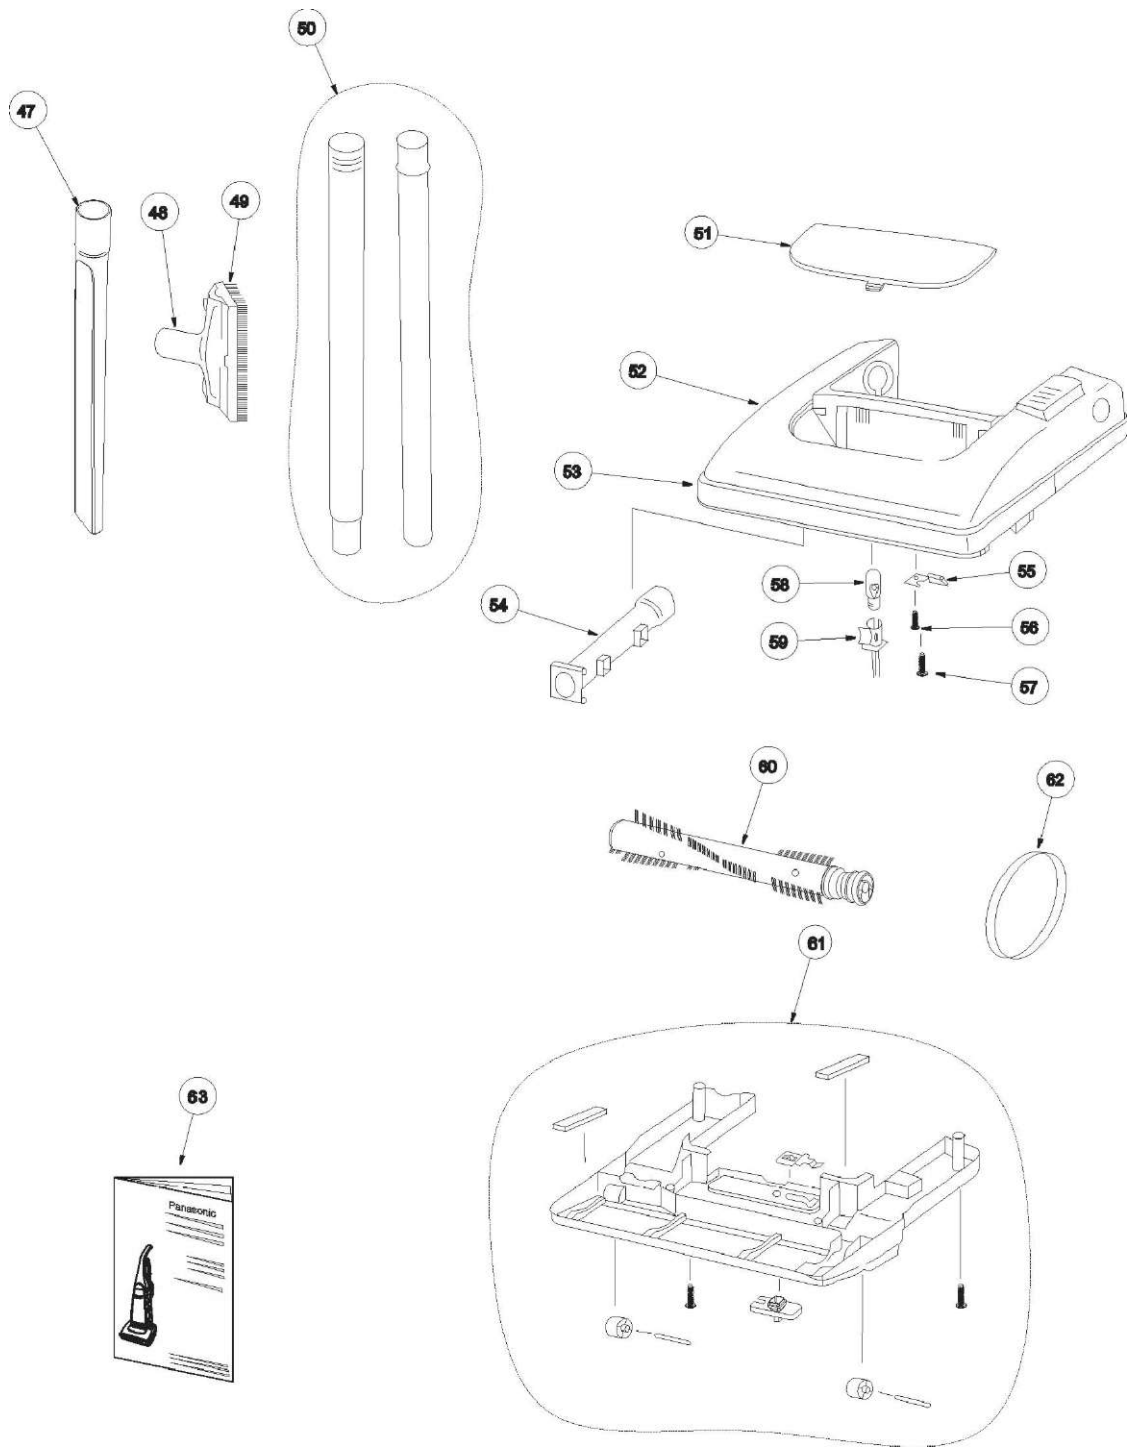

----- Manual continues below -----

2 EXPLODED VIEW AND PARTS LIST

2.1. Body

2.1.1. Exploded View

2.2. Nozzle

2.2.1. Exploded View

2.2.2. Parts List

Ref. No.	Part No.	Part Name & Description	Quantity	Remarks
1	AC95BDRHZR03	Handle Assembly	1	
2	AC53EDRRHZU03	Cord Hook (NN-B)	1	
3	AC57ADRRHZ000	Helical Spring B	1	
4	AC40DDRRHZ007	SCR TPG PAN 4X20	10	
5	AC62FDRHZ00Z	Washer Z 4x12x0.8	1	
6	AC40DDRRHZ001	Screw (4x33)	1	
7	AC40DDRRHZ002	Screw (4x16)	1	
8	AC24PDRHZ000	Suction Hose Retainer	1	
9	AC73BDRHZ000	Handle Screw (M6)	1	
10	AC60KDRHZR03	Dust Box Cover (R-03)	1	
11	AC38KDRHZ000	Outlet Filter Outer	1	
12	AC19FDRHZU03	Dust Box Packing A (NN-B)	1	
13	AC16KDDWZ000	Paper Filter Assembly	1	
14	AC60JDRHZ000	Ring E6	2	
15	AC01CDRRHZU03	Wheel Rear (NN-B)	2	
16	AC62FDRHZ000	Washer Z (7.2x12x0.5)	2	
17	AC16CDRRHZ000	Shaft	1	
18	AC37KDRHZ000	Air Inlet Filter	1	
19	AC25SDRRHZU03	Sleeve (NN-B)	2	
20	AMC-1CTCE23	Wire Connector	5	
21	AC40KDRHZU03	Case Rear (NN-B)	1	
22	AC98EDRRHZ000	Switch Assembly	1	
23	AC73KDRHZU03	Dust Box Packing B (NN-B)	1	
24	AC03EDRRHZR03	Case Cover (R-03)	1	
25	AC66NDRHZU03	Dust Box Packing C (NN-B)		
26	AC40DDRRHZ003	Screw/WASHER (W) (4X14)	1	
27	AC33FDRHZ000	Nut HEX 6	1	
28	AC97EBZXZV06	Power Cord (U2)	1	
29	AC96HDRHZU03	Hose Joint Pipe A (NN-B)	1	
30	AC34PDRHZ000	Suction Hose Comp.	1	
31	AC70PDRHZ00B	Attachment Supporter B	1	
32	AC70PDRHZ00D	Attachment Supporter D	1	
33	AC70PDRHZ00A	Attachment Supporter A	1	
34	AC01TDRHZ000	Name Plate	1	
35	AC67VDRHZ000	CORD ASS'Y	1	
36	AC03FDRHZ000	Motor Cushion Rear	1	
37	AC76FDRHZ000	THERMAL PROTECTOR	1	
38	AC33TDRHZ000	HEAT-SHRINKABEL TUBE	1	
39	AC29FDRHZ000	THERMAL PROTECTOR HOLDER	1	
40	AC40DDRRHZ006	SCR TPG TRS4X6	1	
41	AC99GDRHZ000	SILENCER COMP.	1	
42	AC98FDRHZ000	Motor Comp. (AC 120 V)	1	
43	AC02FDRHZ000	Motor Cushion Front	1	
44	AC42GDRHZ000	Cord Assembly (White) L=350	1	
45	AC02LDRHZ000	Outlet Filter Inner	1	
46	AC09FDRHZR03	Case Front (R-03)	1	
47	AC60RDRHZU03	Crevice Tool (NN-B)	1	
48	AC62RDRHZ000	Upholstery Brush Base	1	
49	AC72RDRHZU03	Dusting Brush (NN-B)	1	
50	AC99PDRHZU03	Connection Pipe Assembly	1	
51	AC21HDRHZ000	Lens (N1-251)	1	
52	AC01ADRRHZR03	Case Upper (R-03)	1	
53	AC31ADRRHZU03	Bumper (NN-B)	1	
54	AC60HDRHZU03	Air Inlet (NN-B)	1	
55	AC87NDRHZ000	Leaf Spring	1	
56	AC40DDRRHZ004	SCR TPG TRS 4X16	1	
57	AC40DDRRHZ005	Screw	1	
58	AC28GADFZ00	LAMP	1	
59	AC93HURZ00	LAMP HOLDER	1	
60	AC84RDRHZ000	Rotary Brush Comp.	1	
61	AC91ADRRHZU03	Bottom Plate Assembly	1	
62	AC28SCZPZ000	Belt	1	
63	AC01ZDRHZ000	OPERATING INSTRUCTIONS	1	
64	Not Shown	Customer Card	1	
65	Not Shown	Service Center List	1	