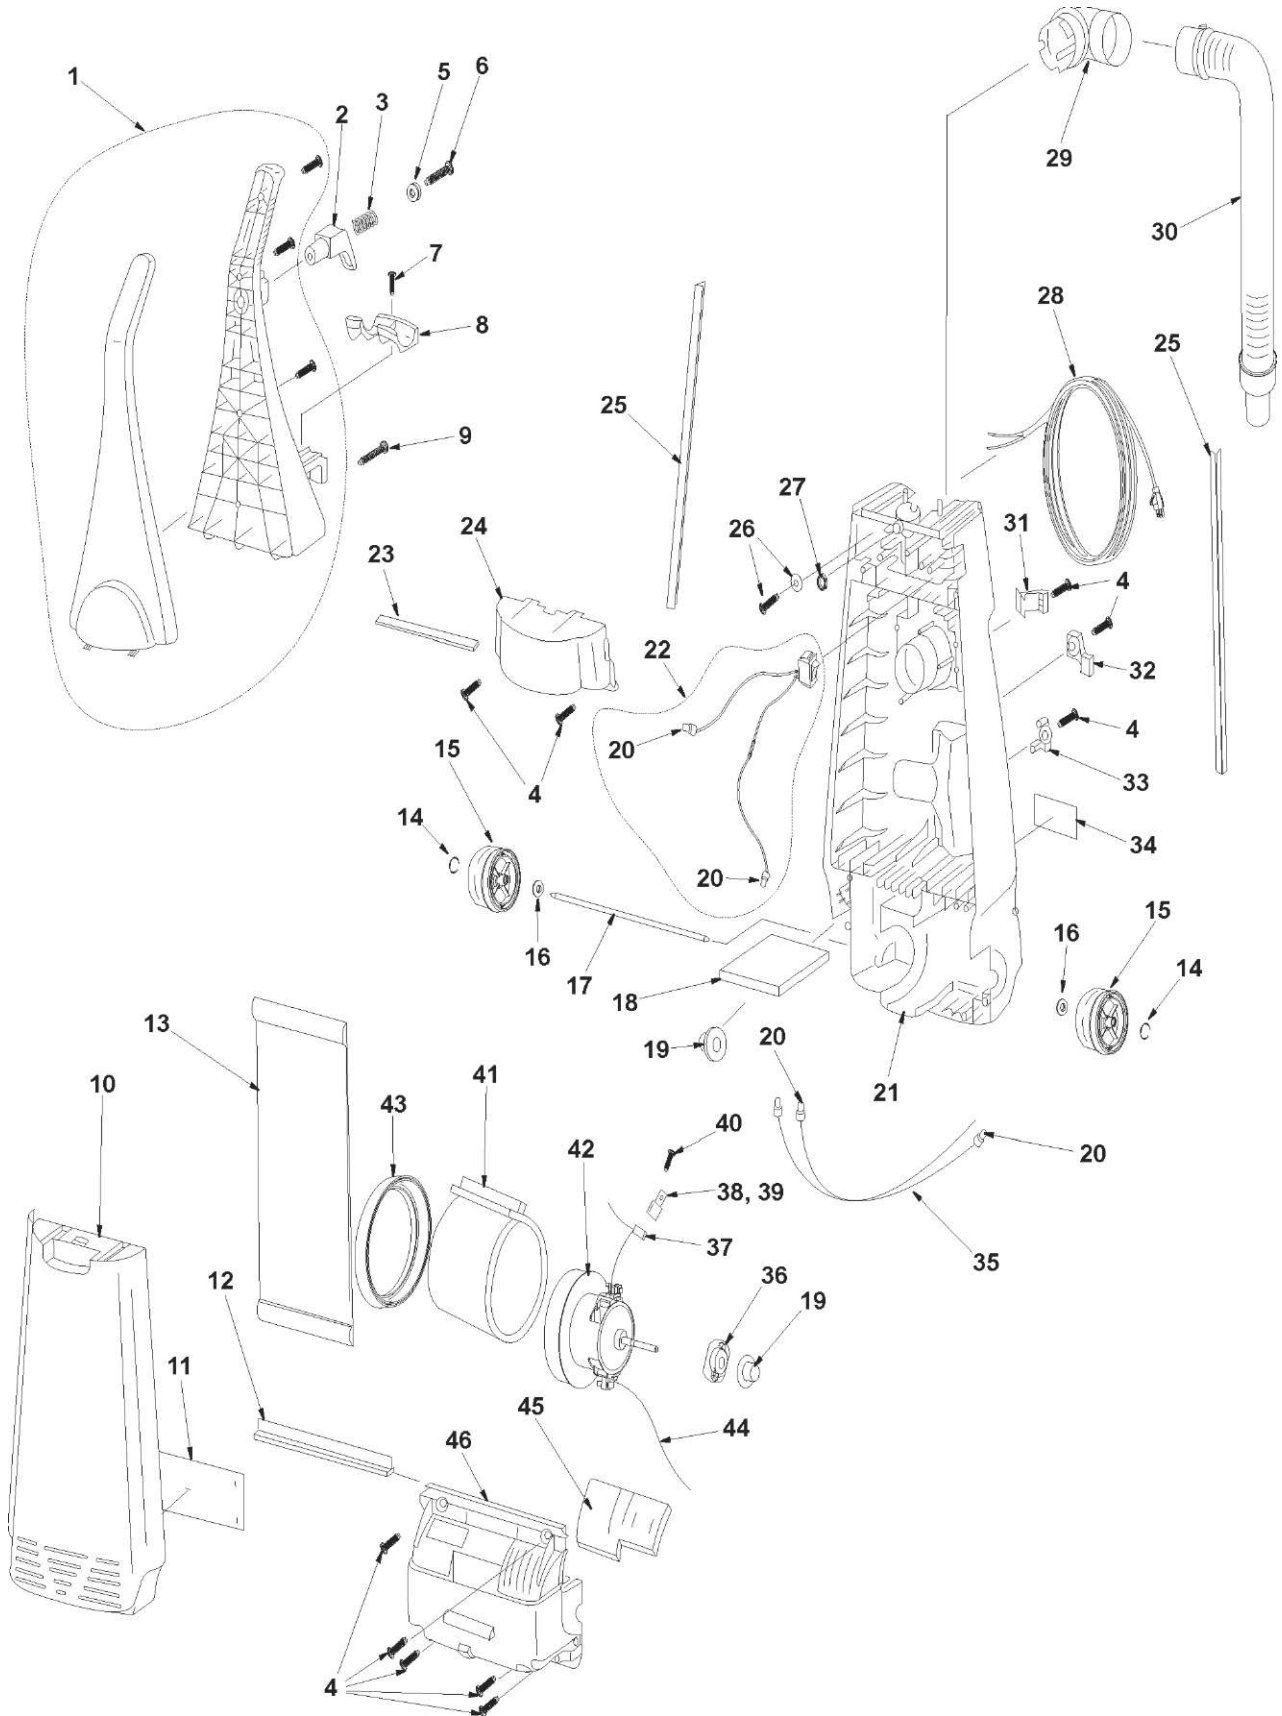

2 EXPLODED VIEW AND PARTS LIST

2.1. Body and Nozzle

2.1.1. Exploded View - Body

2.1.2. Exploded View - Nozzle

2.1.3. Parts List

Ref. No.	Part No.	Part Name & Description	Quantity	Remarks
1	AC95BDRJZC0L	Handle Assembly	1	
2	AC53EDRHZU03	Cord Hook	1	
3	AC57ADRHZ 000	Helical Spring B	1	
4	AC4 0DDRHZ 007	SCR TPG PAN 4X20	10	
5	AC62FDRHZ00Z	Washer Z 4x12x0.8	1	
6	AC4 0DDRHZ 001	Screw (4x33)	1	
7	AC4 0DDRHZ 002	Screw (4x16)	1	
8	AC24PDRHZ 000	Suction Hose Retainer	1	
9	AC73BDRHZ000	Handle Screw	1	
10	AC6 0KDRJZC0L	Dust Box Cover	1	
11	AC3 8KDRHZ 000	Outlet Filter Outer	1	
12	AC19FDRHZU03	Dust Box Packing A	1	
13	AC16KDDWZ000	Paper Filter Assembly	1	
14	AC6 0JDRHZ000	Ring E6	2	
15	AC01CDRHZU03	Wheel Rear (NN-B)	2	
16	AC62FDRHZ000	Washer Z (7.2x12x0.5)	2	
17	AC16CDRHZ000	Shaft	1	
18	AC37KDRHZ000	Air Inlet Filter	1	
19	AC25SDRHZU03	Sleeve	2	
20	AMC-1CTCE23	Wire Connector	5	
21	AC4 0KDRHZU03	Case Rear	1	
22	AC98EDRHZ000	Switch Assembly	1	
23	AC73KDRHZU03	Dust Box Packing B	1	
24	AC03EDRJZC0L	Case Cover	1	
25	AC6 6NDRHZU03	Dust Box Packing C		
26	AC4 0DDRHZ 003	Screw/WASHER	1	
27	AC3 3FDRHZ 000	Nut HEX	1	
28	AC97EBZXZV06	Power Cord	1	
29	AC96HDRHZU03	Hose Joint Pipe A	1	
30	AC34PDRHZ 000	Suction Hose Comp.	1	
31	AC7 0PDRHZ00B	Attachment Supporter B	1	
32	AC7 0PDRHZ00D	Attachment Supporter D	1	
33	AC7 0PDRHZ00A	Attachment Supporter A	1	
34	AC01TDRHZ000	Name Plate	1	
35	AC67VDRHZ000	CORD ASS'Y	1	
36	AC03FDRHZ000	Motor Cushion Rear	1	
37	AC7 6FDRHZ 000	THERMAL PROTECTOR	1	
38	AC33TDRHZ000	HEAT-SHRINKABEL TUBE	1	
39	AC29FDRHZ000	THERMAL PROTECTOR HOLDER	1	
40	AC4 0DDRHZ 006	SCR TPG TRS4X6	1	
41	AC99GDRHZ000	SILENCER COMP.	1	
42	AC98FDRHZ000	Motor Comp. (AC 120 V)	1	
43	AC02FDRHZ000	Motor Cushion Front	1	
44	AC42GDRHZ000	Cord Assembly (White)	1	
45	AC02LDRHZ000	Outlet Filter Inner	1	
46	AC09FDRJZC0L	Case Front	1	
47	AC6 0RDRHZU03	Crevice Tool	1	
48	AC62RDRHZ000	Upholstery Brush Base	1	
49	AC72RDRHZU03	Dusting Brush	1	
50	AC99PDRHZU03	Connection Pipe Assembly	1	
51	AC21HDRHZ 000	Lens	1	
52	AC01ADRJZC0L	Case Upper	1	
53	AC31ADRHZU03	Bumper	1	
54	AC6 0HDRHZU03	Air Inlet	1	
55	AC87NDRHZ000	Leaf Spring	1	
56	AC4 0DDRHZ 004	SCR TPG TRS 4X16	1	
57	AC4 0DDRHZ 005	Screw	1	
58	AC2 8GADFZ00	LAMP	1	
59	AC93HURZ00	LAMP HOLDER	1	
60	AC84RDRHZ000	Rotary Brush Comp.	1	
61	AC91ADRHZU03	Bottom Plate Assembly	1	
62	AC28SCZPZ000	Belt	1	
63	AC01ZDRJZ000	OPERATING INSTRUCTIONS	1	
64	Not Shown	Customer Card	1	
65	Not Shown	Service Center List	1	