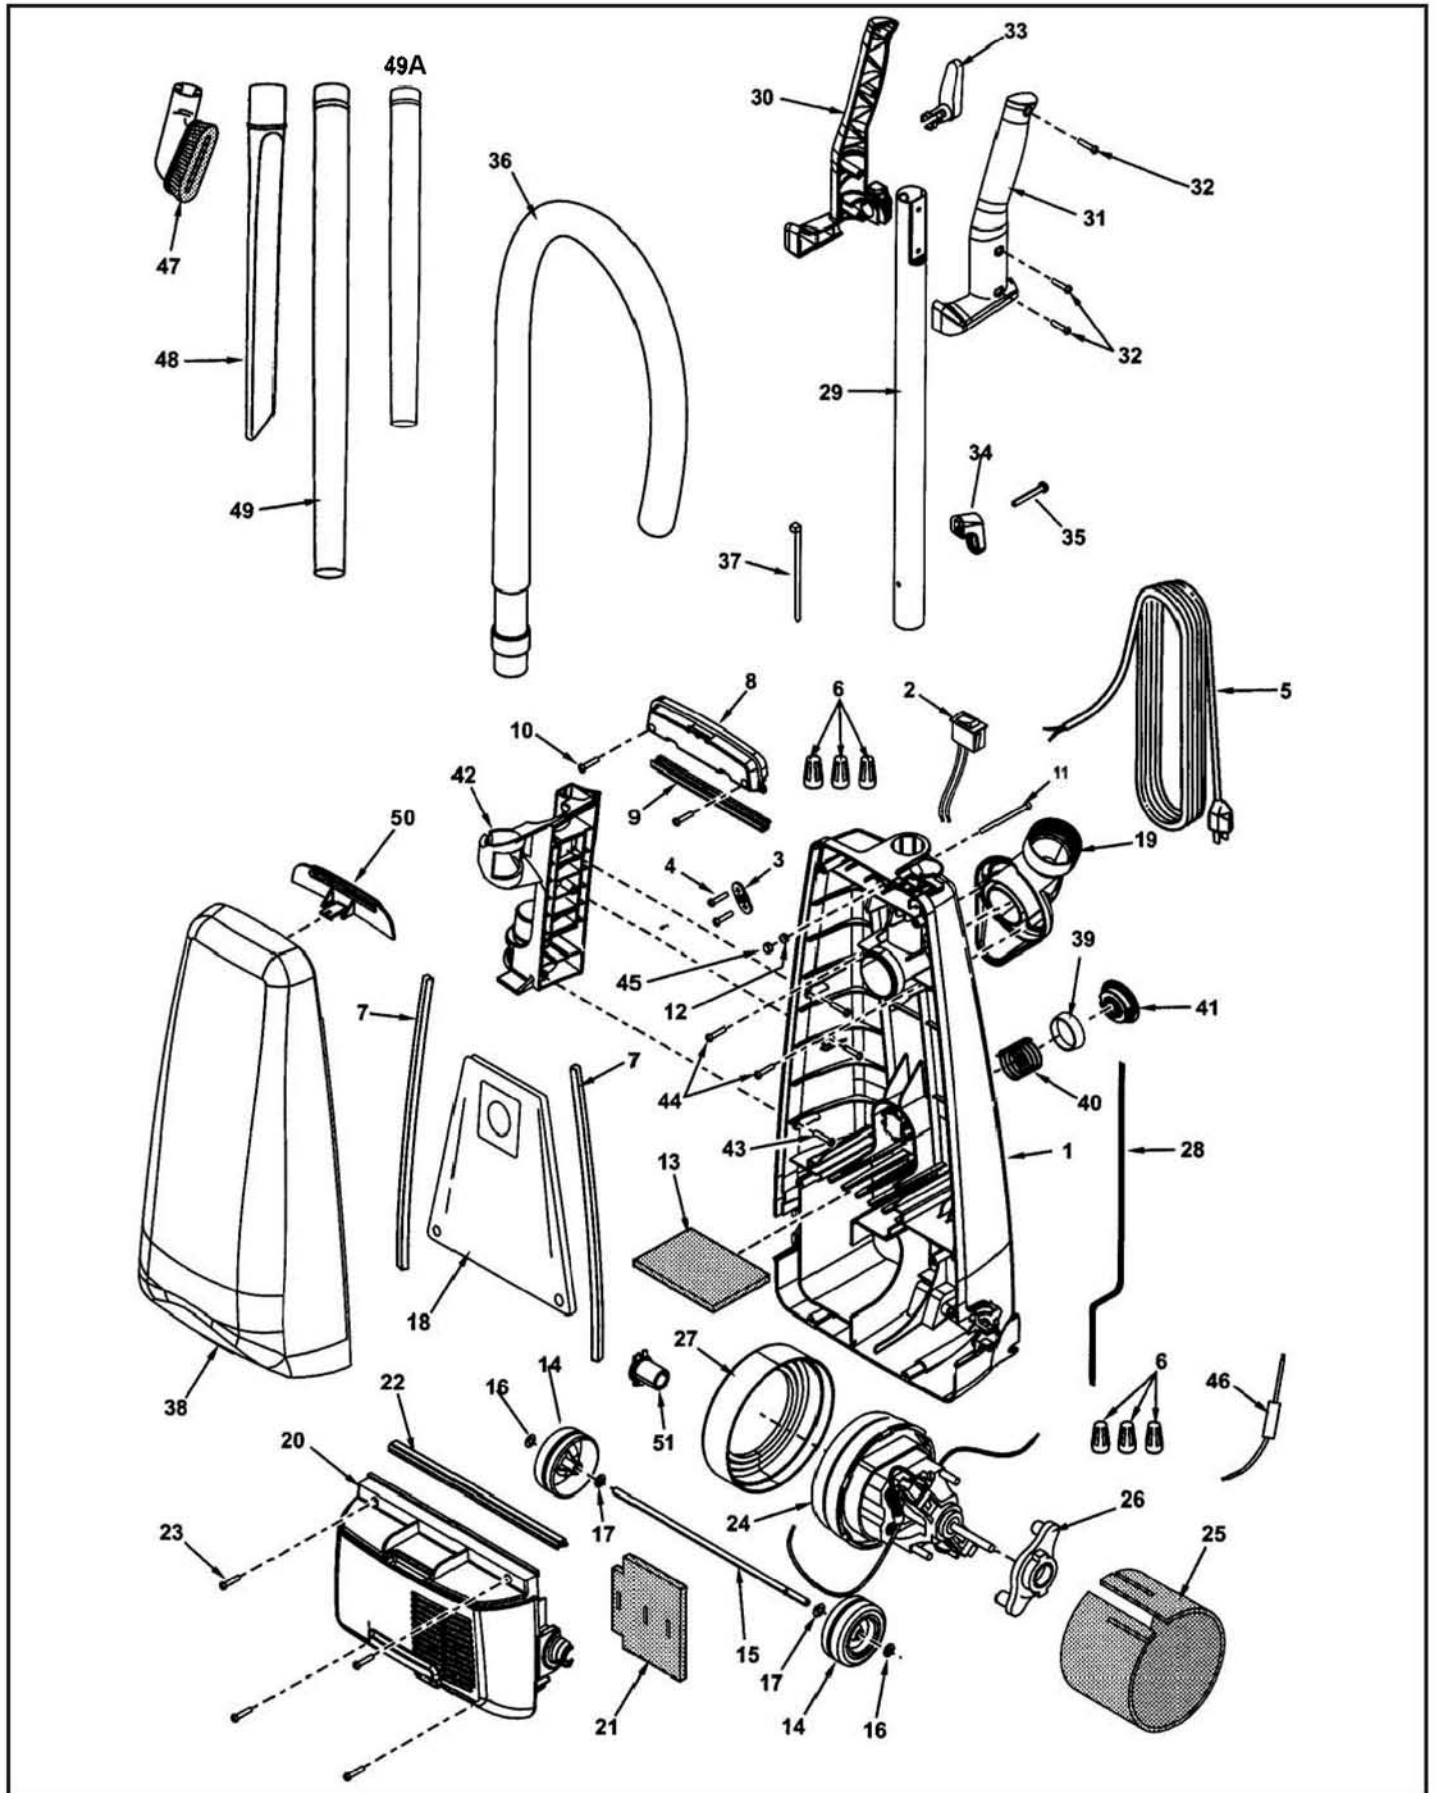

PANASONIC Original & Replacement

Models UG371, UG383, V5005-00, V5005-01, V5005-02

Original & Replacement **PANASONIC**

Models UG371, UG383, V5005-00, V5005-01, V5005-02

PARTS LIST

(MOTOR HOUSING, MOTOR, HANDLE & BODY)