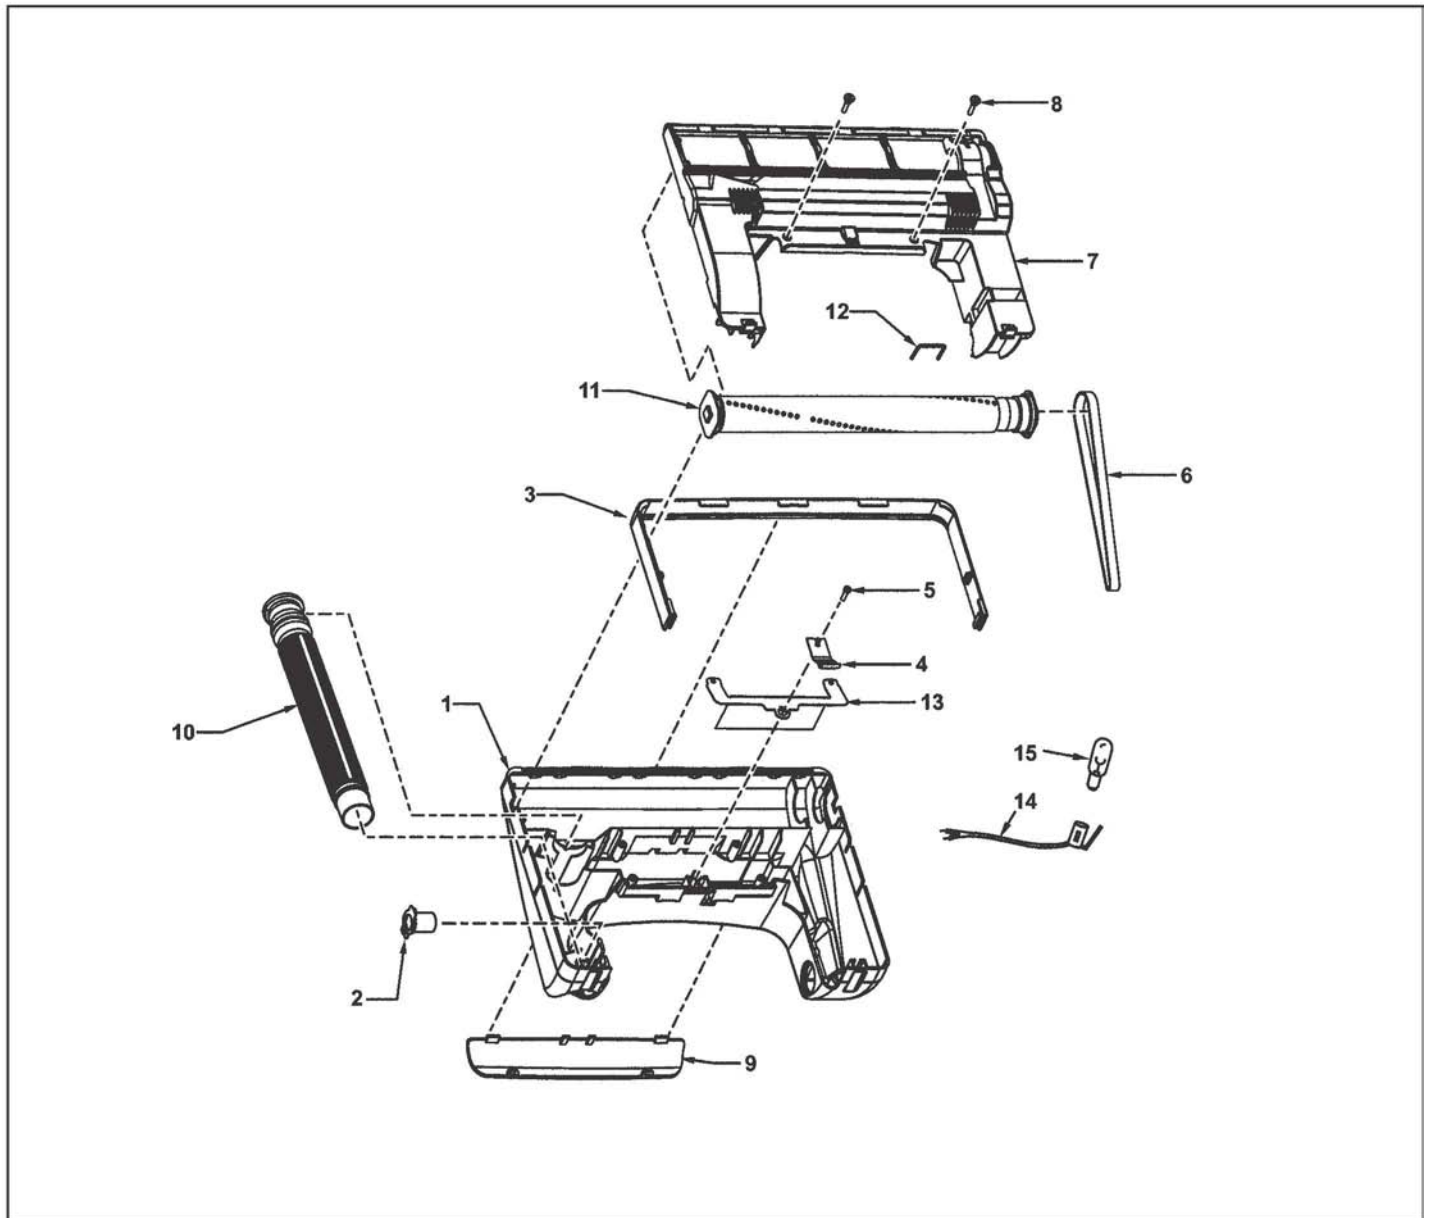

PANASONIC Original & Replacement

Models UG371, UG383, V5005-00, V5005-01, V5005-02

PARTS LIST (NOZZLE HOUSING)

KEY	PART NO.	DESCRIPTION	KEY	PART NO.	DESCRIPTION
1	P-73157	Nozzle Housing v5005-00, v5005-01, v5005-02	8	P-77020	screw (Bottom Plate)
1	P-73200	Nozzle Housing UG371	9	P-21HBYLZ00	Window Cover v5005-00, v5005-01, v5005-02
1	P-73214	Nozzle Housing UG383	9	P-21HBYLZC03	Window Cover UG371, UG383
2	P-25sBYLZ00	shaft (Plastic) v5005-00	10	P-34PCHGZv06	Nozzle Hose v5005-00, v5005-01, v5005-02
2	P-73900	shaft (Plastic) v5005-01, v5005-02, UG371, UG383	10	P-34PAJDZV06	Nozzle Hose UG371, UG383
3	P-10ABYLZv07	Furniture Guard	11	P-20028	Brushroll
4	P-57ABYLZ00	spring (Pedal) v5005-00	12	P-43sBYLZ00	Belt Cover v5005-00
4	P-77205	spring (Pedal) v5005-01, v5005-02, UG371	12	P-76315	Belt Cover v5005-01, v5005-02, UG371, UG383
5	P-77020	screw (Pedal spring)	13	P-53KBYLZ00	slider support
6	P-MC270Bv	Belt UB8 2 Pk	14	P-73442	socket (Bulb)
6	PR-1010	Belt UB8	15	FA-3515	Bulb (Light)
7	P-76009	Bottom Plate