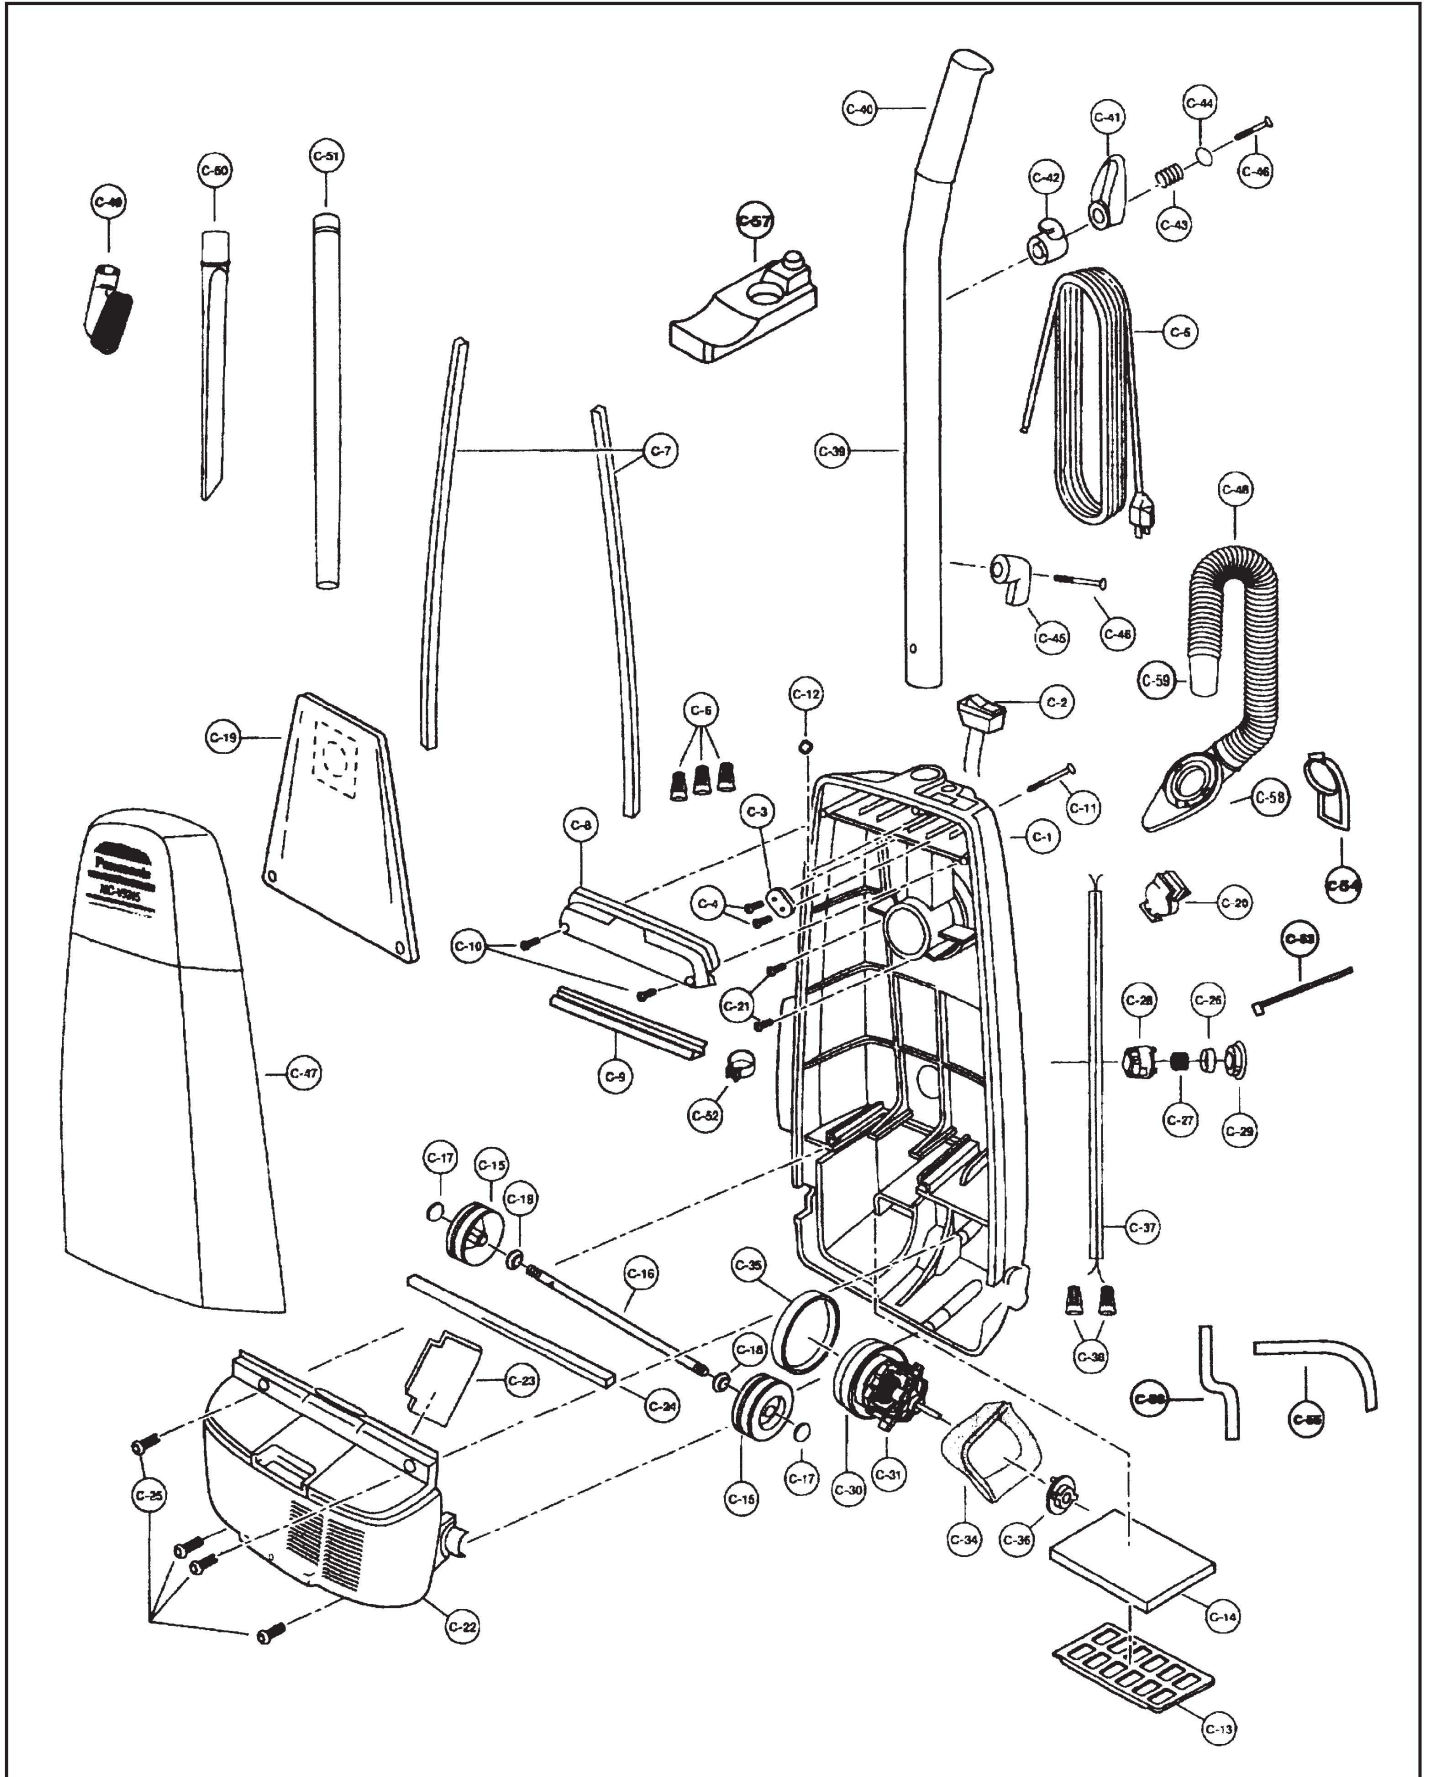

PANASONIC Original & Replacement

Models V5315, V5325, V5335, V5355