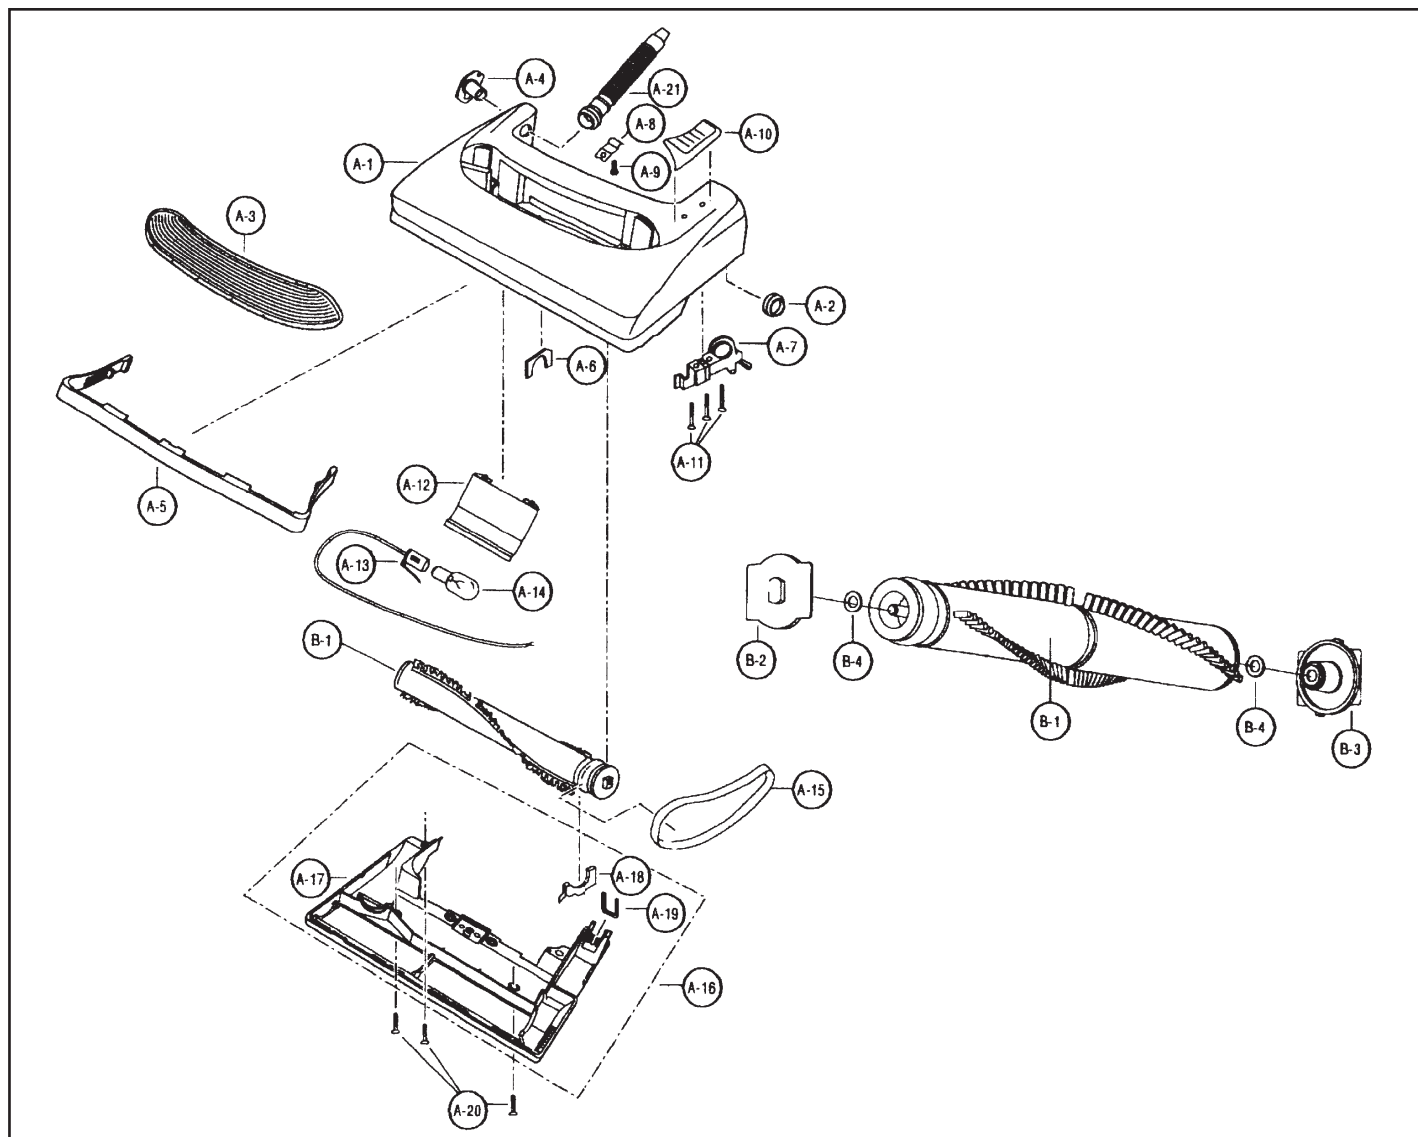

# Original & Replacement **PANASONIC**

Models V5315, V5325, V5335, V5355

## PARTS LIST (NOZZLE HOUSING)

KEY	PART NO.	DESCRIPTION
A-1	P-73101	Nozzle Housing V5315
A-1	NLA	Nozzle Housing V5325
A-1	P-73110	Nozzle Housing V5335
A-1	NLA	Nozzle Housing V5355
A-2	P-73907	Plastic Holder
A-3	P-75812	Window
A-4	P-73900	Plastic Shaft
A-5	NLA	Furniture Guard
A-6	P-76425	Tight Packing
A-7	P-73421	Frame
A-8	P-77205	Pedal Spring
A-9	P-77020	Screw
A-10	P-73718	Pedal
A-11	P-77020	Screw, Frame
A-12	P-84HURZW000	Reflector
A-13	P-93HUSZ0000	Bulb Socket
A-14	FA-3500	Bulb

KEY	PART NO.	DESCRIPTION
A-15	P-MC210B	Belt 2 Pk
A-15	PR-1015	Belt
A-16	NLA	Lower Plate Ass'y V5315/V5335
A-16	P-76024	Lower Plate Ass'y V5325/V5355
A-17	P-27AAEC1V007	Lower Plate V5315/V5335
A-17	P-27AAGW1V07	Lower Plate V5325/V5355
A-18	P-76740	Lower Plate Packing
A-19	P-76315	Belt Cover
A-20	P-77012	Screw, Lower Plate
A-21	P-72403	Nozzle Hose, Short

## PARTS LIST (AGITATOR ASSEMBLY)

B-1	P-20020	Agitator Wood V5315/V5335
B-1	NLA	Agitator Plastic V5325, V5355 (Order P-20020)
B-2	P-20525	End Cap "A"
B-3	P-20535	End Cap "B"
B-4	P-681-424	Washer