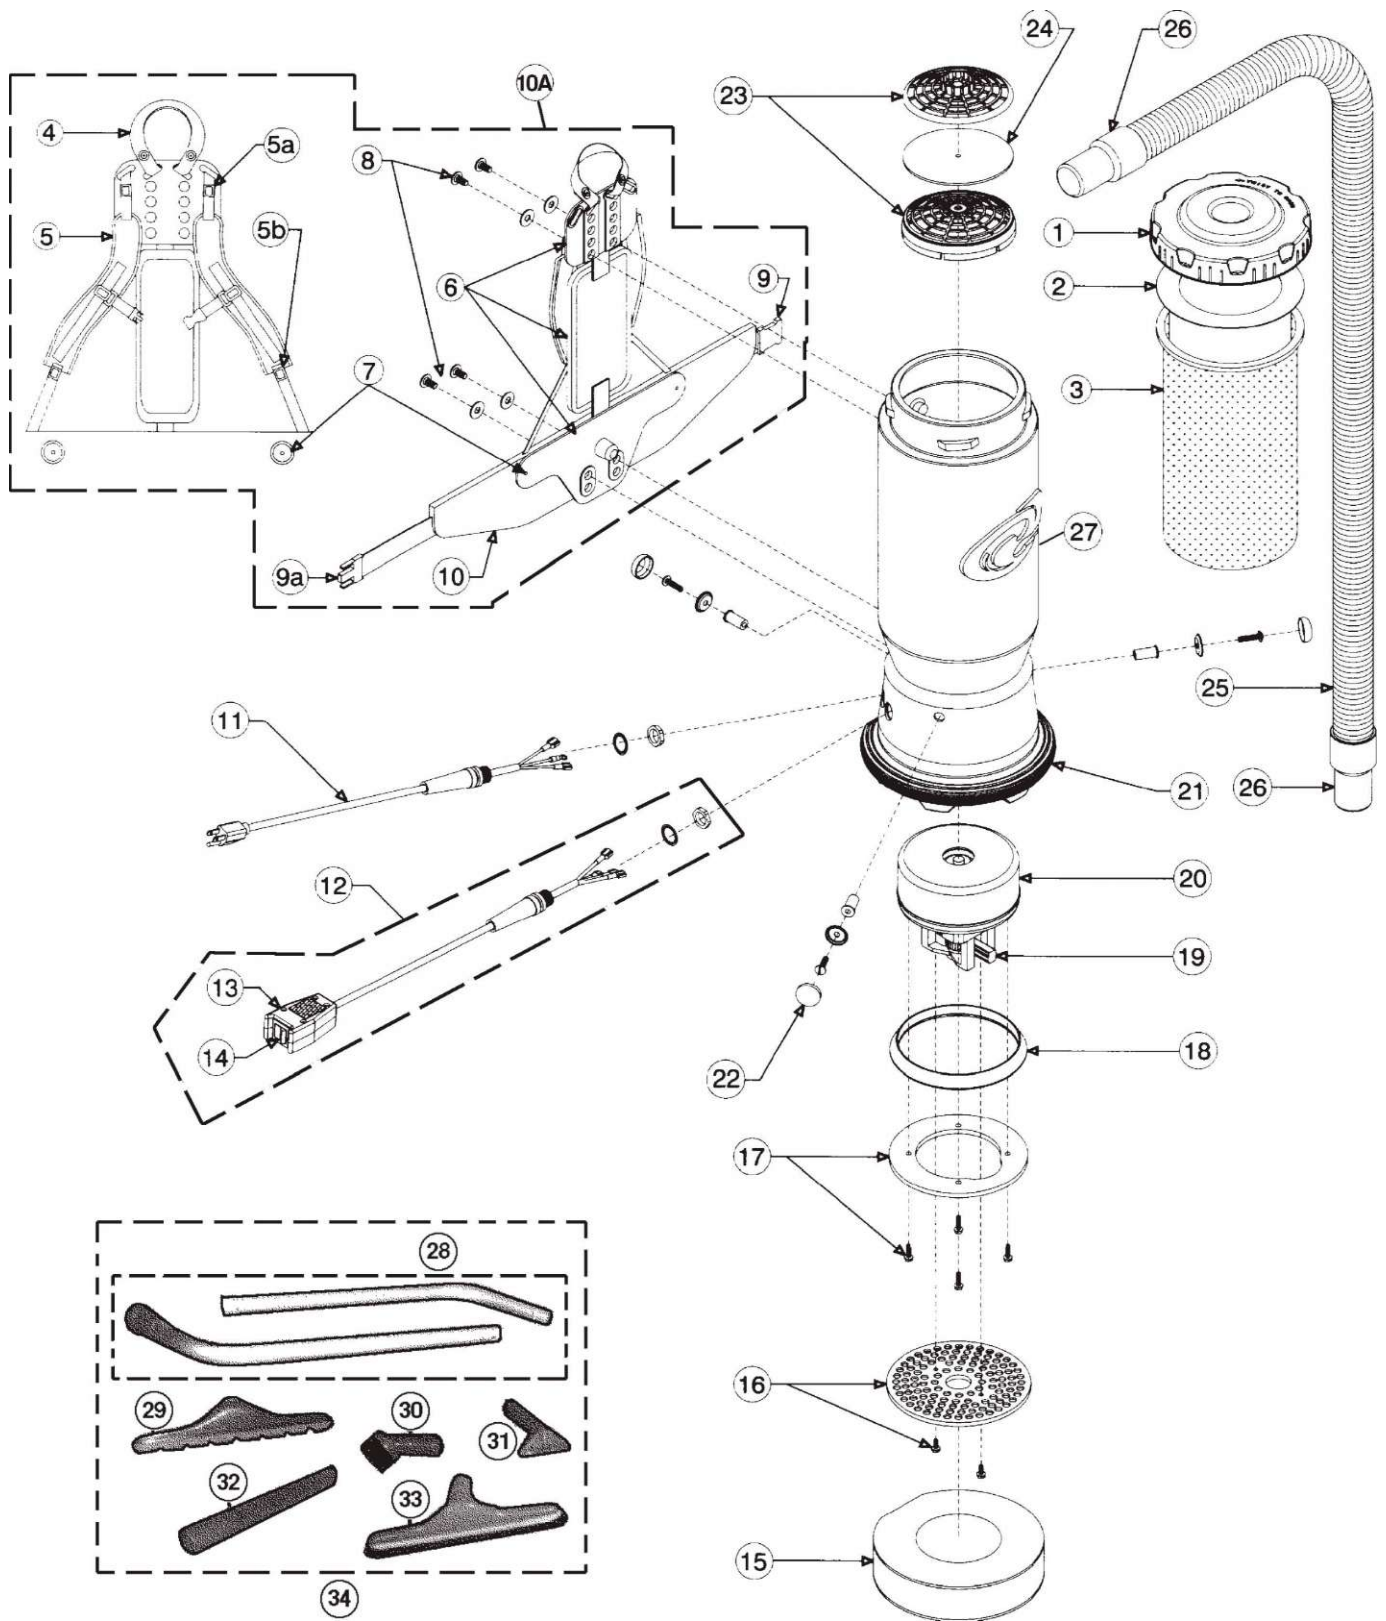

----- Manual continues below -----

PROTEAM Original & Replacement

PROVAC BACKPACK Model PV100, PV100729

Original & Replacement **PROTEAM** PROVAC BACKPACK Model PV100, PV100729

KEY	PART NO.	DESCRIPTION	KEY	PART NO.	DESCRIPTION
1	PV-101935	Twist Cap (Teal)	20	PV-100422	Domel Motor with Crimps
2	PV-100431	Paper Bag 6 Qt. Micro Filter 10 Pk	20	L-116311-01	Ametek Motor
2	PvR-1400	Paper Bag 6 Qt. micro Filtration ENv 10 Pk	20	L-119402-00	Motor
3	PV-100564	Micro Cloth Filter Bag		PV-100379	Motor Ground Connection
4	PV-101737	Carry Handle with Rivet And washer Set			And wire Clamp Set:
5	PV-100356	Shoulder Strap 2 S-Shaped with Sternum Strap And 2 Buckles			wire Clamp And Ground Crimp with Connection Screws (Not Shown)
5a	PV-100358	Shoulder Strap Buckle Plastic Adjustment (Top)		PV-100380	Motor Crimp Set: 5 Female, 3 Male, And A Ground Crimp Connector (Not Shown)
5b	PV-100357	Shoulder Strap Buckle Plastic Adjustment (Bottom)	21	PV-100586	Bottom Bumper
6	PV-103257	Backplate Assembly (2 Pieces) with Center Pad	22	PV-100368	Motor Mounting System Set: 3 well Nuts, 3 Bolts, 3 washers, And 3 Covers
7	PV-100375	Barrel Nut Connection Set For Backplate	23	PV-100030	Dome Filter with Foam Media
8	PV-100716	Backplate (Black) Connection Set: 4 Bolts with Lock washers	23	COR-1800	Dome Filter With Foam Media
9	PV-100363	waist Belt Keeper	24	PV-100343	Foam Filter Media For Dome Filter
9a	PV-100364	waist Belt Latch	24	COR-1801	Dome Filter Insert
10	PV-100359	waist Belt		PV-101220	High Filtration Disc (Optional)
10a	PV-103166	Two Piece Backplate System Complete (Includes 4, 5, 5a, 5b, 6, 7, 8, 9, 9a, 10)	25	PV-100505	1 1/2" Static-Dissipating hose with Cuffs (Black)
11	PV-100641	Power Cord 18" 16/3 Complete with Strain Relief, Locknut And washer	26	PV-100694	1 1/2" Swivel Cuff (Black)
	FA-3092	Cord, 16/3 50' Extension yellow	27	PV-104581	Main Body
12	PV-101610	Switch Cord Complete with Switch And Box	34	PV-100727	1 1/2" Restaurant Attachment kit
	PV-101714	Switch Cord with Crimps Only	28	PV-101338	56" Two-Piece Aluminum wand
13	PV-101472	Switch Box with Velcro® And Screws		PV-100099	Nut For Aluminum wand
14	PV-100743	Double Pole On/Off Switch		PV-100100	Ring For Aluminum wand
15	PV-100698	Sound Muffler	29	PV-100147	14" Carpet Tool with Scallops
16	PV-100352	Plastic Air Diffuser with Connection Screw Set: 2 Screws	29	CM-5620	14" Carpet Tool With Scallops
17	PV-100335	Motor Compression Ring with Connection Screws	30	PV-100110	3" Dust Brush
	PV-100378	Compression Ring Connection Screws: 4 Screws	31	PV-100115	5" upholstery Tool
18	PV-100014	Tetraseal	32	PV-100107	11" Crevice Tool
19	PV-100424	Carbon Brush Replacement Set For Ametek Motor 116311-01	33	PV-100623	14" hard Floor Tool with Nylon Brush
19	PV-105697	Carbon Brush Replacement Set For Domel Motor			