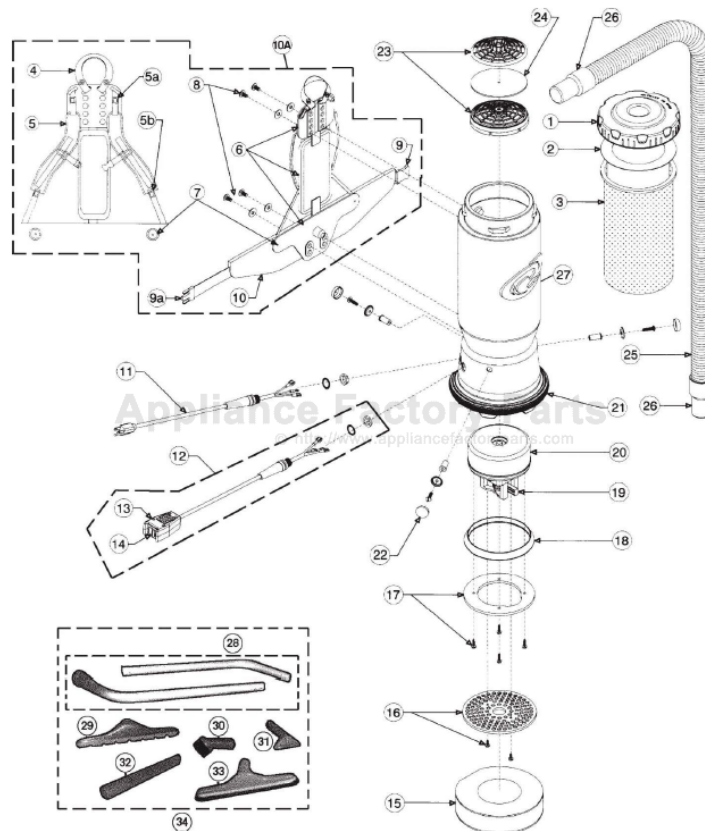

[Find Your Proteam Vacuum Cleaner Parts - Select From 40 Models](#)

----- Manual continues below -----