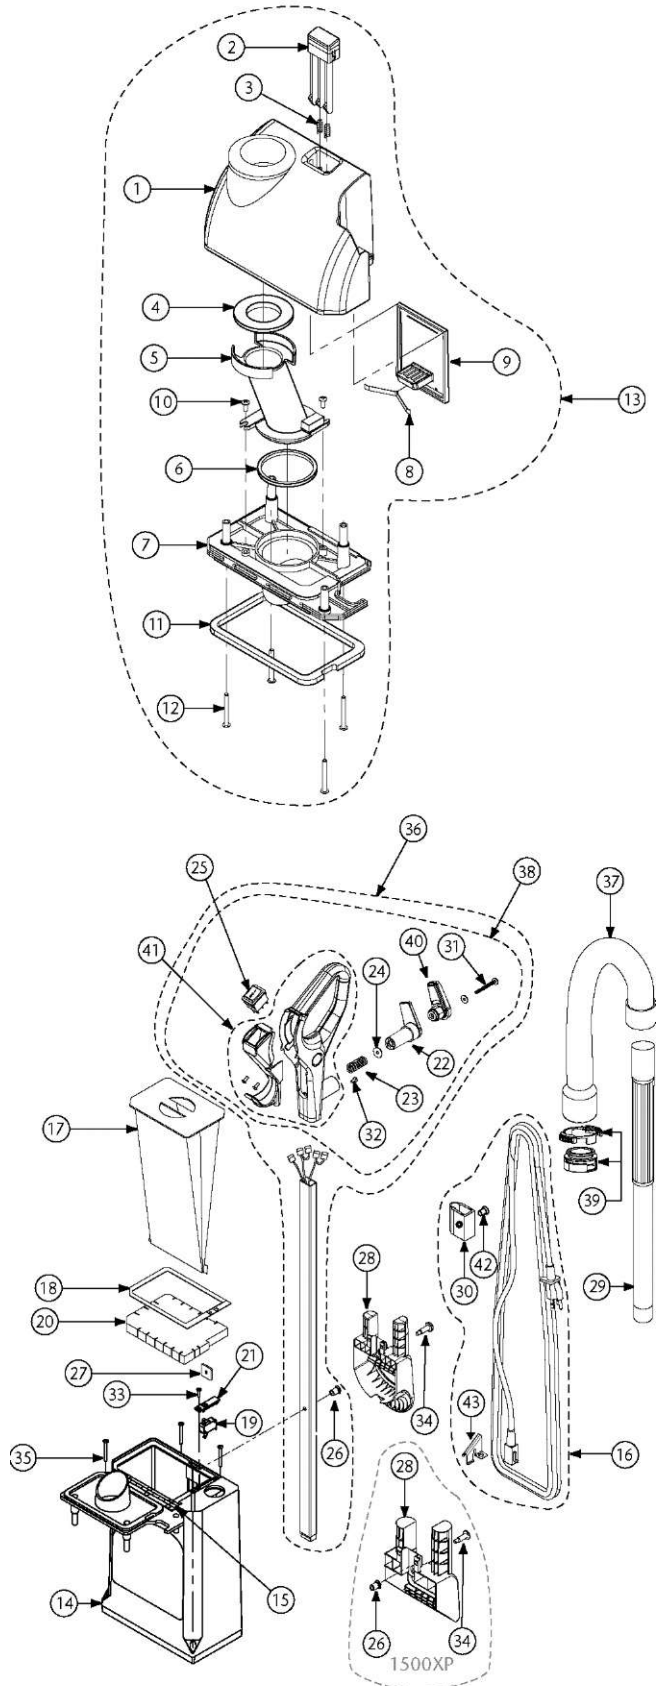

1 500XP / 1 500XP HEPA / 1 200XP parts

No.	Product Name	Qty
1	104234 Cover, Bag Housing, Grey F/XP	1 ea.
2	104232 Latch, Release, Bag Cover	1 ea.
3	104233 Spring, Release Button, F/Bag Cover Latch	2/pk
4	104235 Seal, Transition Duct/Bag Cover, Upper	1 ea.
5	104236 Duct, Transition, Bag Cover, F/XP	1 ea.
6	104238 Seal, Transition Duct/Bag Cover Nozzle Plate, Lower	1 ea.
7	104239 Plate, Bag Cover Nozzle, F/XP	1 ea.
8	104242 Spring, Bag Cover Latch	1 ea.
9	104243 Plate, Bag Cover Latch	1 ea.
10	104505 Screw, Phillips, 4mm x 9.5mm	2/pk
11	104241 Gasket, Bag Cover	1 ea.
12	104493 Screw, Phillips, 4.2mm x 38mm	4/pk
13	105486 Filter Cover Kit w/Riveted Hinge and 6 Rivets (includes: #1-12)	1 kit
14	107260 1500XP HEPA Bag Housing Assembly, Grey w/Riveted Hinge & Decal Incl: Bag Cover Nozzle Plate	1 ea.
	104490 1500XP Bag Housing Assembly, Grey w/Riveted Hinge & Decal Incl: Bag Cover Nozzle Plate	1 ea.
	107214 1200XP Bag Housing Assembly, Grey w/Riveted Hinge & Decal Incl: Bag Cover Nozzle Plate	1 ea.
15	104491 Rivet F/Bag Housing Assembly	6/pk
16	104284 Cord, Power, w/Strain Relief, 50' Yellow (includes: #30, 43)	1 ea.
17	103483 Intercept Micro Filter	10/pk
18	104738 Seal, Gasket, Bag Housing	1 ea.
19	104283 Switch, Filter, Lock-Out	1 ea.
20	104281 Filter, Double Layer Motor Intake	1 ea.
21	104282 Cover, Switch, Filter Lock-out	1 ea.
22	104268 Bracket, Cord Wrap	1 ea.
23	104269 Spring, Compression, Cord Wrap Bracket	1 ea.
24	104270 Washer, Compression Spring, Cord Wrap Bracket	1 ea.
25	105147 Switch, Rocker, On/Off	1 ea.
26	104264 Bushing, Handle Tube	1 ea.
27	104259 Plate, Handle Nut	1 ea.
28	104265 Handle, Carry w/Tool Caddy, F/XP	1 ea.
	107256 Handle, Carry w/Tool Caddy, F/XP (HEPA)	1 ea.
29	104294 Wand, F/XP	1 ea.
30	105091 Clasp, Strain Relief Kit w/Fastener (include: #42)	1 ea.
31	104271 Screw, Cord Wrap, 4mm x 35mm, Phillips Round Head	1 ea.
32	104509 Screw, Phillips, 4mm x 10mm x .07 Pitch, F/Handle Assembly	1 ea.
33	105075 Screw, Phillips, 2.9mm x 13mm, F/Switch Cover	1 ea.
34	104266 Screw, Handle Assembly	1 ea.
35	104493 Screw, Phillips, 4.2mm x 38mm	4/pk
36	106618 Handle, Tube Assembly Complete, F/XP (includes: #26, 38)	1 ea.
37	104961 Hose, Assembly w/Cuffs, F/XP (includes: #39)	1 ea.
38	106617 Handle Kit (includes: #22, 23, 24, 25, 31, 32, 40, 41)	1 kit
39	105573 Quick Release Hose Cuff	1 ea.
40	107093 Impact Bumper	1 ea.
41	106619 Handle/Bezel Assembly (PF 1500XP)	1 ea.
42	105320 Fastener	1 ea.
43	107203 Cord Retention Clip	1 ea.