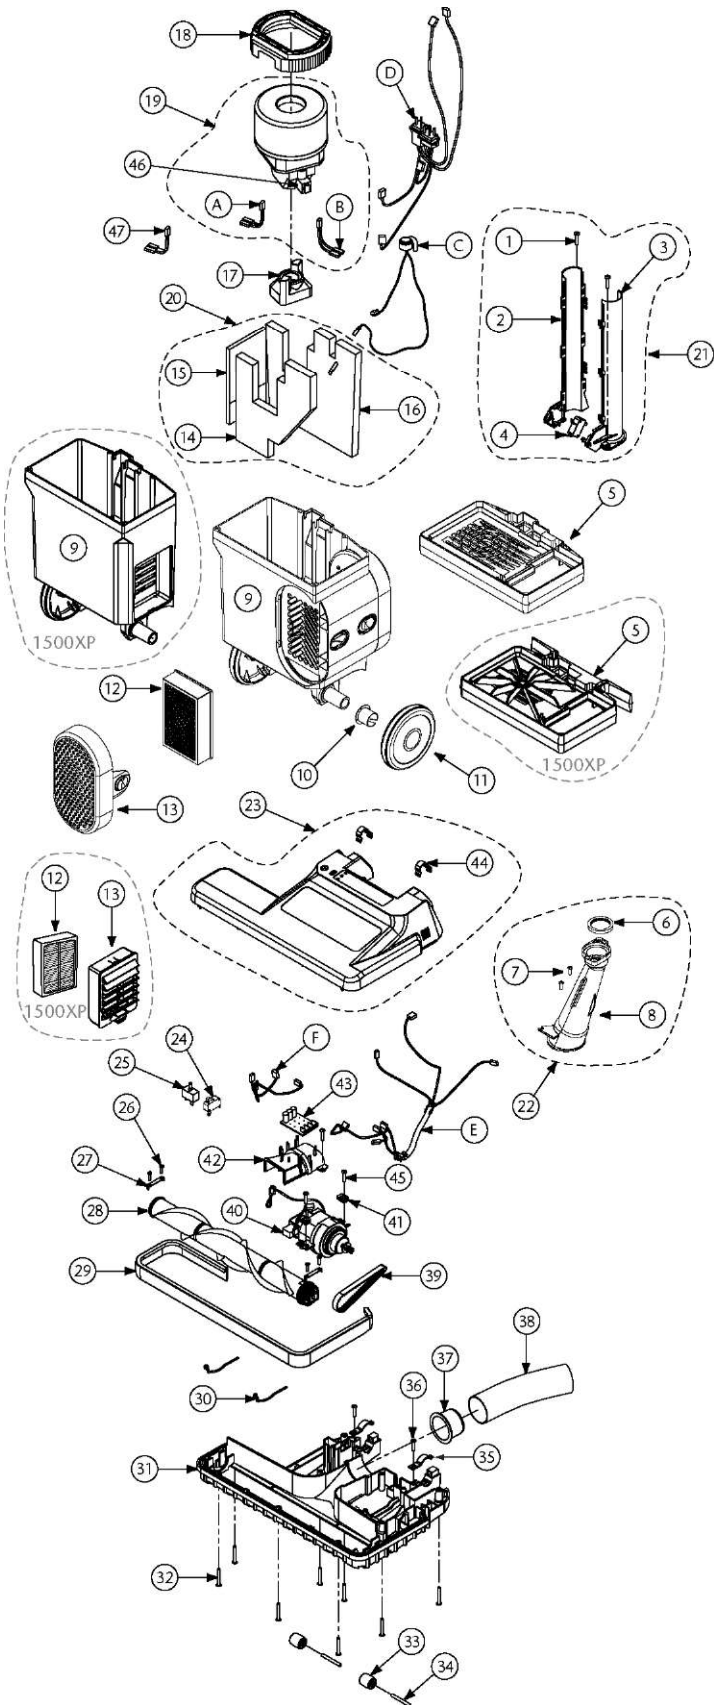

1 500XP / 1 500XP HEPA / 1 200XP parts

No.	Product Name	Qty
1	104267 Screw, Phillips, 4mm x 12mm F/Wand Guide	2/pk
2	104261 Guide, Wand, Upper Left	1 ea.
3	104260 Guide, Wand, Upper Right	1 ea.
4	104263 Switch, Wand Lockout	1 ea.
5	107255 1500XP HEPA Bulkhead, Dark Grey	1 ea.
	104245 1500XP/1200XP Bulkhead, Dark Grey	1 ea.
6	104253 Seal, Lower Air Duct, Nitrile	1 ea.
7	104267 Screw, Phillips, 4mm x 12mm F/Lower Air Duct	2/pk
8	104250 Air Duct	1 ea.
9	107257 1500XP HEPA Motor Housing, Charcoal	1 ea.
	104536 1500XP/1200XP Motor Housing, Charcoal	1 ea.
10	104504 Bearing, Pivot	2/pk
11	104306 Wheel, Rear	2/pk
12	107005 1500XP HEPA Filter, Exhaust, HEPA Media	1 ea.
	105136 Filter, Exhaust, HEPA Media	1 ea.
13	107258 1500XP HEPA Cover, Filter Cartridge, Charcoal	1 ea.
	104246 1500XP/1200XP Cover, Filter Cartridge, Charcoal	1 ea.
14	103532 Foam, Sound, Motor Housing, Front Panel	1 ea.
15	103533 Foam, Sound, Motor Housing, Left Panel	1 ea.
16	103531 Foam, Sound, Motor Housing, Rear Panel	1 ea.
17	104247 Motor Mount, Lower Nitrile	1 ea.
18	104249 Motor Mount, Upper Nitrile	1 ea.
19	104957 Motor Assembly w/Jumpers (includes: A, B)	1 kit
20	105488 Motor Housing Sound Filter (includes: #14,15,16)	1 kit
21	105490 Wand Kit (includes: #1, 2, 3, 4)	1 kit
22	105489 Air Duct Kit (includes: #6, 7, 8)	1 kit
23	1500XP HEPA Power Nozzle Cover w/Detent Springs & Decal	1 ea.
	104494 1500XP Power Nozzle Cover w/Detent Springs & Decal	1 ea.
	107165 1200XP Power Nozzle Cover w/Detent Springs & Decal	1 ea.
24	104279 Switch, Safety, Power Nozzle Lockout	1 ea.
25	104212 Circuit Breaker	1 ea.
26	104496 Screw, Phillips, 2.9mm x 35mm, F/Brush Retainer	4/pk
27	104499 Retainer, Brush Roll	2/pk
28	104216 Brush Roll, Power Nozzle, 14"	1 ea.
	107163 1200XP Brush Roll, Power Nozzle, 12"	1 ea.
29	104218 Bumper, Power Nozzle, Vinyl	1 ea.
	107166 1200XP Bumper, Power Nozzle, Vinyl	1 ea.
30	104500 Brace, Formed Wire, F/Power Nozzle Base	2/pk
31	104221 Baseplate, Power Nozzle	1 ea.
	107167 1200XP Baseplate, Power Nozzle	1 ea.
32	104497 Screw, Phillips, 4mm x 35mm F/Base Cover	8/pk
33	104501 Roller, Front	2/pk
34	104502 Shaft, Front Roller Axle	2/pk
35	104503 Clamp, Rear Wheel	1 set
36	104495 Screw, Phillips, 4mm x 19mm F/Powerhead	5/pk
37	104227 Sleeve, Hose, Air Duct	1 ea.
38	104230 Hose, Power Nozzle to Air Duct, Lower	1 ea.
	105489 Hose, Power Nozzle to Air Duct, Lower (HEPA)	1 ea.
39	104217 Belt, Drive, F/Brush Roll	1 ea.
40	104506 Motor, Power Nozzle with Crimps	1 ea.
41	104498 Grommet, Vibration, Power Nozzle Motor, Nitrile	2/pk
42	104224 Cover, Air Duct, Power Nozzle	1 ea.
43	104226 Board, Vacuum Operation Indicator	1 ea.
44	104507 Spring, Detent, Upright Lock	2/pk
45	105371 Screw, Phillips, 4.2mm x 19mm, F/Power Nozzle Motor	2/pk
46	105281 Carbon Brush Set for ProForce Motor	1 set
47	105760 Thermal Protector	1 ea.
	105754 Wire Harness Kit includes:	1 set 33.00
	A. Harness, Jumper, Red	B. Harness, Jumper, White
	C. Sensor, Bag Full Indicator	D. Harness, Main Power Supply
	E. Harness, Wire, Power Nozzle	F. Harness, Power Nozzle Switch