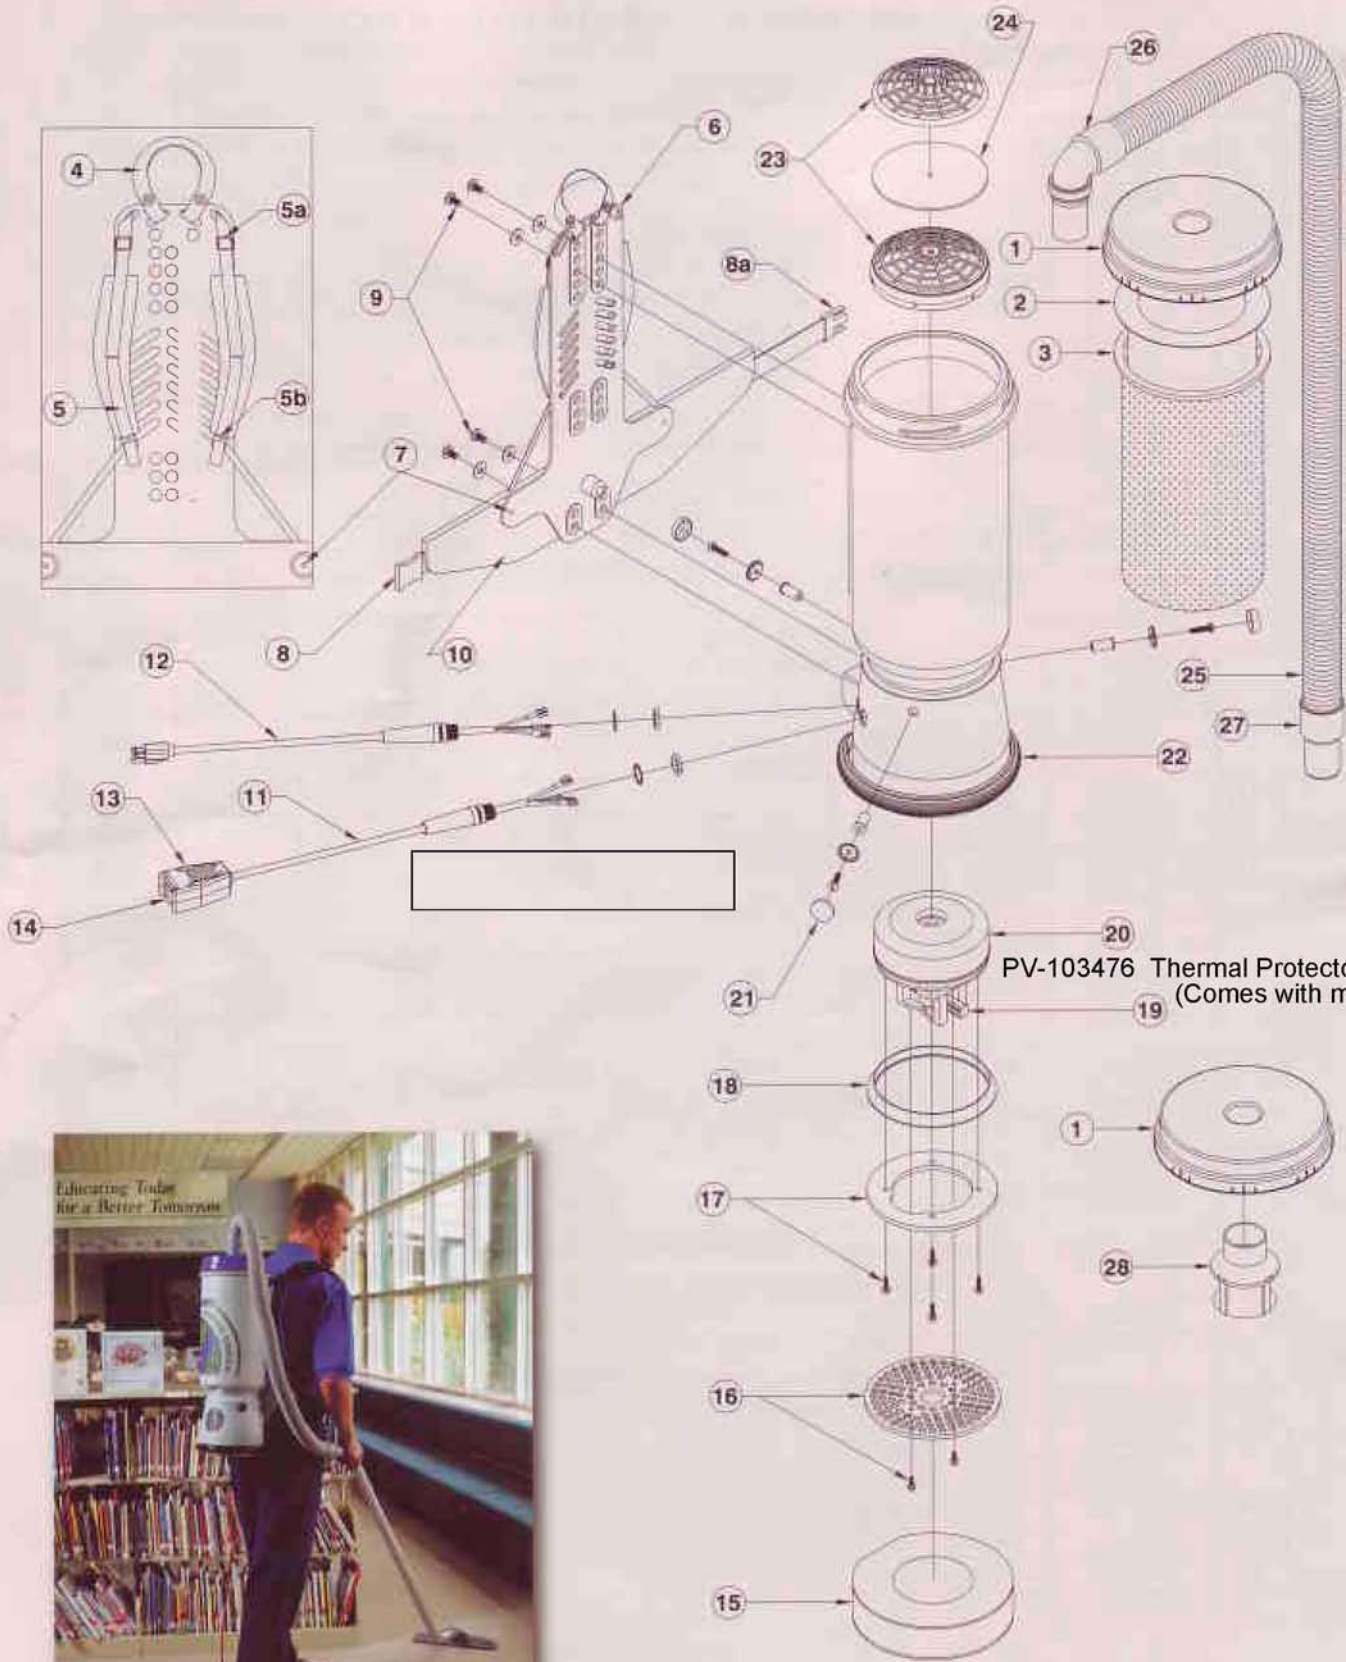

----- Manual continues below -----

COACHVAC AND SUPER COACHVAC™ PARTS

ORDER #

COACHVAC/SUPER COACHVAC™

QUANTITY

	ORDER #	COACHVAC/SUPER COACHVAC™	QUANTITY
1	100197	Twist Cap (Purple)	1 each
2	100331	10 qt. Intercept Micro Filler	10/pack
3	100565	10 qt. Micro Cloth Filter	1 each
4	101737	Carry Handle w/Rivet and Washer Set	1 set
5	100356	Shoulder Straps	1 set
5a	100358	Shoulder Strap Plastic Adjustment Buckle (Top)	1 each
5b	100357	Shoulder Strap Plastic Adjustment Buckle (Bottom)	1 each
6	101368	Backplate (Black) w/Barrel Nut Connection Set	1 each
7	100375	Barrel Nut Connection Set for Backplate (Replacement)	1 set
8	100363	Waist Belt Keeper	1 each
8a	100364	Waist Belt Latch	1 each
9	100716	Backplate (Black) Connection Set: 4 Bolts w/Washers	1 set
10	100359	Waist Belt	1 each
	100354	Strap Assembly Complete (5,5a,5b,8,8a,10)	1 set
	100631	Backplate (Black) System Complete (4,5,5a,5b,6,7,8,8a,9,10)	1 set
11	101610	Switch Cord Assembly Complete w/Switch and Box	1 set
12	100641	Power Cord (18" 16/3) Assembly Complete w/Strain Relief	1 set
13	101472	Switch Box w/Velcro [®] and Screws	1 set
	101714	Switch Cord w/Crimps	1 each
14	100743	Double Pole On/Off Switch	1 each
15	100597	Sound Muffler	1 each
16	100352	Plastic Air Diffuser w/Connection Screw Set: 2 Screws	1 set
17	100335	Motor Compression Ring w/Connection Screws	1 set
	100378	Compression Ring Connection Screw Set: 4 Screws	1 set
18	100014	Tetraseal	1 each
19	100424	Carbon Brush Set for 928 Watt Motor (CoachVac)	1 set
	101720	Carbon Brush Set for 1340 Watt Motor (Super CoachVac)	1 set
20	100422	928 Watt Motor/Fan (120 V) w/Crimps (CoachVac)	1 each
	100420	928 Watt Motor/Fan (220 V) w/Crimps (CoachVac)	1 each
	100324	1171 Watt Motor/Fan (220 V) w/Crimps (Super CoachVac)	1 each
	101719	1340 Watt Motor/Fan (120V) w/Crimps (Super CoachVac)	1 each
	100379	Motor Ground Connection and Wire Clamp Set: Wire Clamp, Ground Crimp w/Connection Screws	1 set
	100380	Motor Crimp Set: 5 Female, 3 Male, and a Ground Crimp Connector	1 set
21	100368	Motor Mounting System Set: 3 Well Nuts, 3 Bolts, 3 Washers, and 3 Covers	1 set
22	100586	Bottom Bumper	1 each
23	100030	Dome Filter w/Foam Media	1 each
24	100343	Foam Filter Media for Dome Filter	1 each
	101220	High Filtration Disc (optional)	2/pack
25	101176	Static-Dissipating Hose w/Cuffs (Grey)	1 each
26	101929	Replacement Double Swivel Elbow Cuff (Grey)	1 each
27	100636	Replacement Swivel Cuff (Grey) 1V?	1 each
28	101543	Filter Guard™ (Optional)	1 each