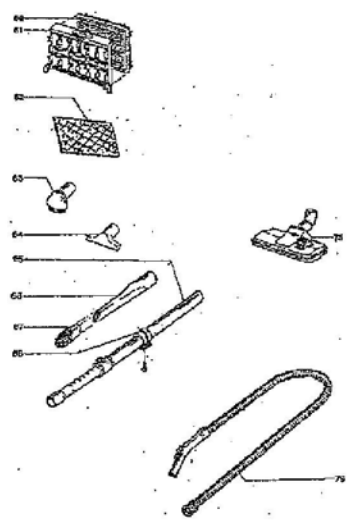

----- Manual continues below -----

Ordering Filters and Accessories
 • Comrriance de fiitres et ar.cesspires
 > Pedtdo de ffltros y accesorios

Hi	ZBpfl	Description	MMTiMiilMifiljilM
4	103802	Cord Release Pedal (silver)	
5	103803	Pressure Spring	
16	103809	Caster	
21	103804	Filter Cassette	
22	103805	Pre Filter	
31	103806	Motor (120V)	
	103807	Motor Brushes	
32	103808	Wheel (black)	
41	1038.10	Exhaust Foam	
42	103811	Exhaust Filter	
43	103812	ON / OFF Pedal (silver)	
46	103744	Micro Filter	
47	103813	ON / OFF Switch	
51	103814	Cord Reel	

cial Order Parts on Request

2	103864	Torsion Spring	1
3	103865	Accessory Lid (silver CX440)	1
6	103866	Upper Housing (black)	1
9	103867	Leaf Spring	1
10	103868	Filter Compartment Lip Latch (black)	1
11	103869	Filter Compartment Cover (black)	1
12	103870	Filter Compartment Gasket	1