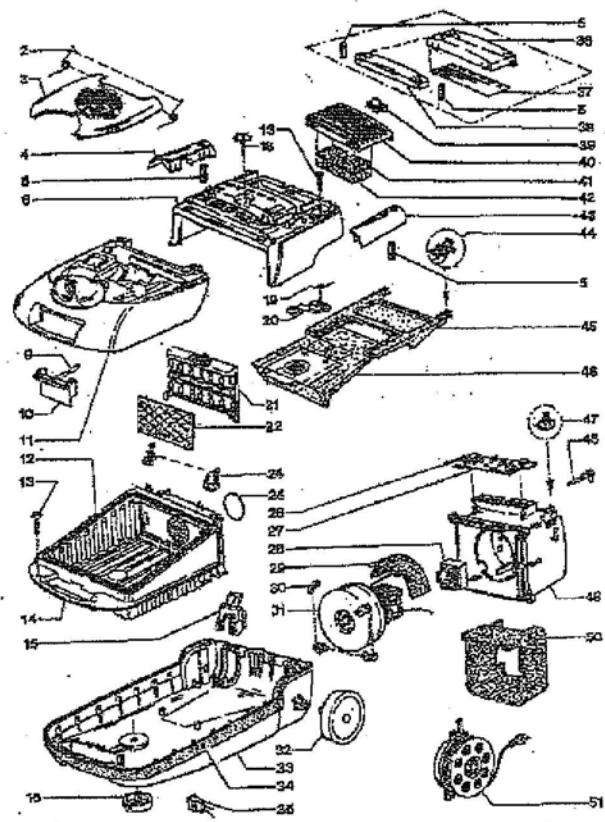

----- Manual continues below -----

Ordering Filters and Accessories
 • Comrriance de fiitres et ar.cesspires
 > Pedtdo de ffltros y accesorios

Hi	ZBpfl	Description	MMTiMiilMifiljilM
4	103802	Cord Release Pedal (silver)	
5	103803	Pressure Spring	
16	103809	Caster	
21	103804	Filter Cassette	
22	103805	Pre Filter	
31	103806	Motor (120V)	
	103807	Motor Brushes	
32	103808	Wheel (black)	
41	1038.10	Exhaust Foam	
42	103811	Exhaust Filter	
43	103812	ON / OFF Pedal (silver)	
46	103744	Micro Filter	
47	103813	ON / OFF Switch	
51	103814	Cord Reel	

cial Order Parts on Request

2	103864	Torsion Spring	1
3	103865	Accessory Lid (silver CX440)	1
6	103866	Upper Housing (black)	1
9	103867	Leaf Spring	1
10	103868	Filter Compartment Lip Latch (black)	1
11	103869	Filter Compartment Cover (black)	1
12	103870	Filter Compartment Gasket	1

13	103871	Screw M4x16	
14	103872	Filter Compartment (black)	
15	103873	Cable Guide cpl.	
19	103874	Torsion Spring	
20	103875	Safety Cam	
24	103876	Filter Compartment Clips (set)	
25	103877	Motor Gasket	
26	103878	Sensor Tube	
27	103879	Circuit Board (120V)	
28	103880	Motor Bearing (black)	
29	103881	insulating Mat (motor)	
30	103882	Blower Bearing	
33	103883	Lower Housing	
34	103884	Bumper (black)	
35	103885	Receptacle	
36	103886	Plastic Lens	
37	103887	Wattage Indicator Face Plate	
38	103888	Electronic Suction Power Control Button	
39	103889	Exhaust Grill Latch	
40	103890	Grill (silver)	
44	103891	Retainer Clip (black)	
45	103892	Micro Filter Holder	
48	103893	Temperature Sensor Bracket	
49	103894	Motor Housing	