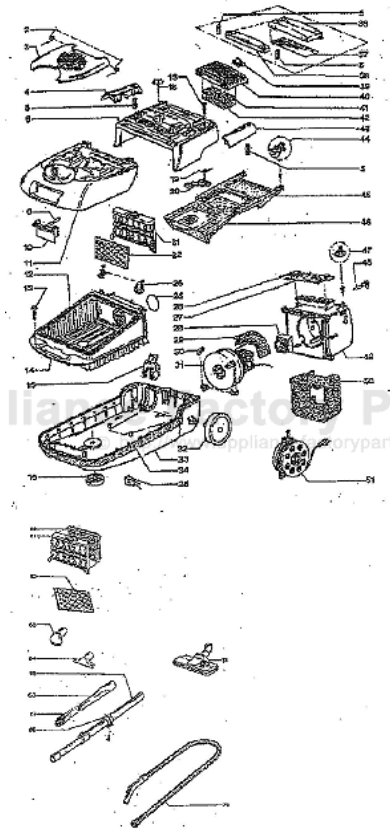

[Find Your Proteam Vacuum Cleaner Parts - Select From 40 Models](#)

----- Manual continues below -----