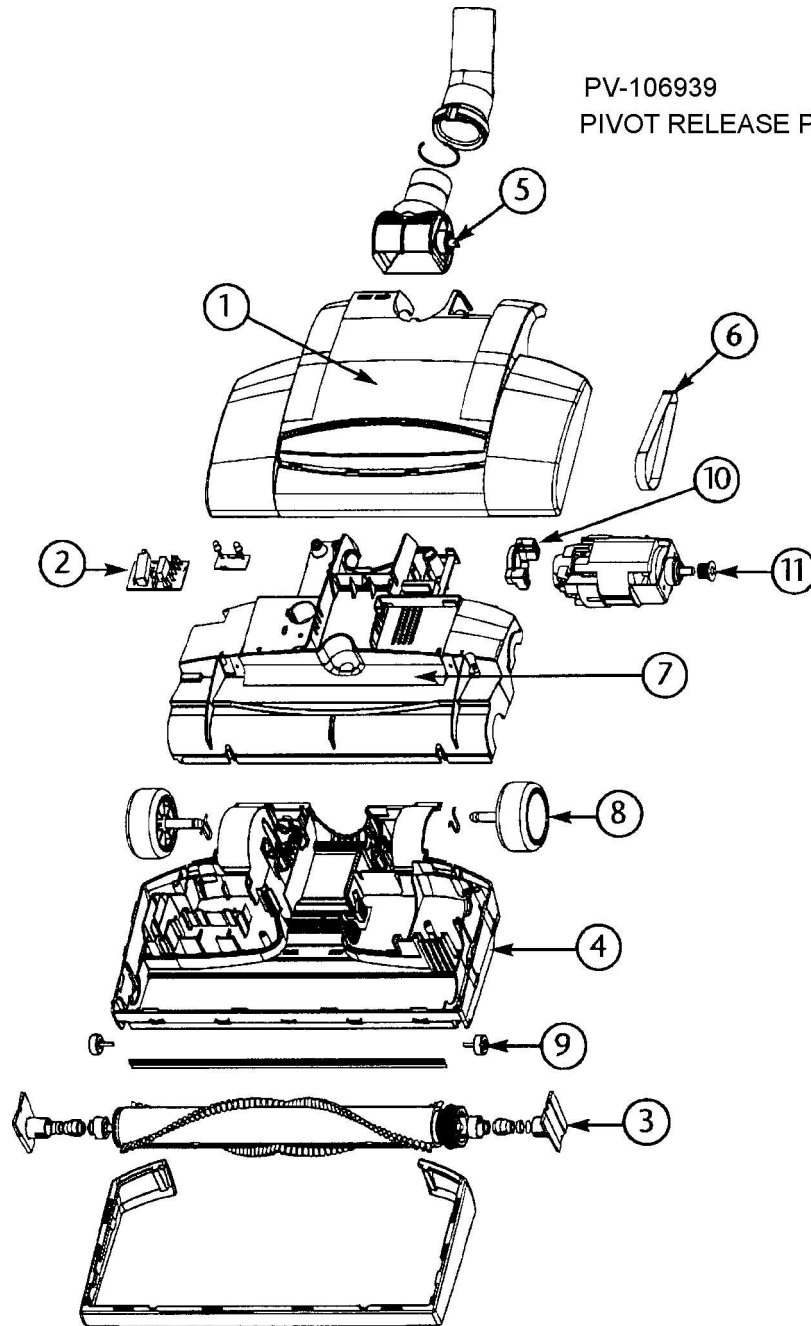

# Replacement Parts

PV-106939

PIVOT RELEASE PEDAL (NOT SHOWN)

## Replacement Parts List

<b>ID.</b>	<b>Description</b>	<b>Part Number</b>
1	Cover Complete - No Light - Black	106016
2	Circuit Board/Red Cap 120V	105012
3	Brush Roll Complete	105013
4	Base Complete (Bushing/Bumper/Sealing Felt/ Cable Tunnel/Counter Weight)	106017
5	Neck/Joint Complete W/Buttonhole	105015
6	Belt - Cogged	105016
7	Motor Cover for Units Without Light	105017
8	Rear Wheel - 2 Wheels/Axle	105018
9	Front Wheel - 2 Wheels/Axle	105019
10	Motor Hardware- Clamp/Screw/Wedge	105020
11	Motor Complete 120V 120W	105021