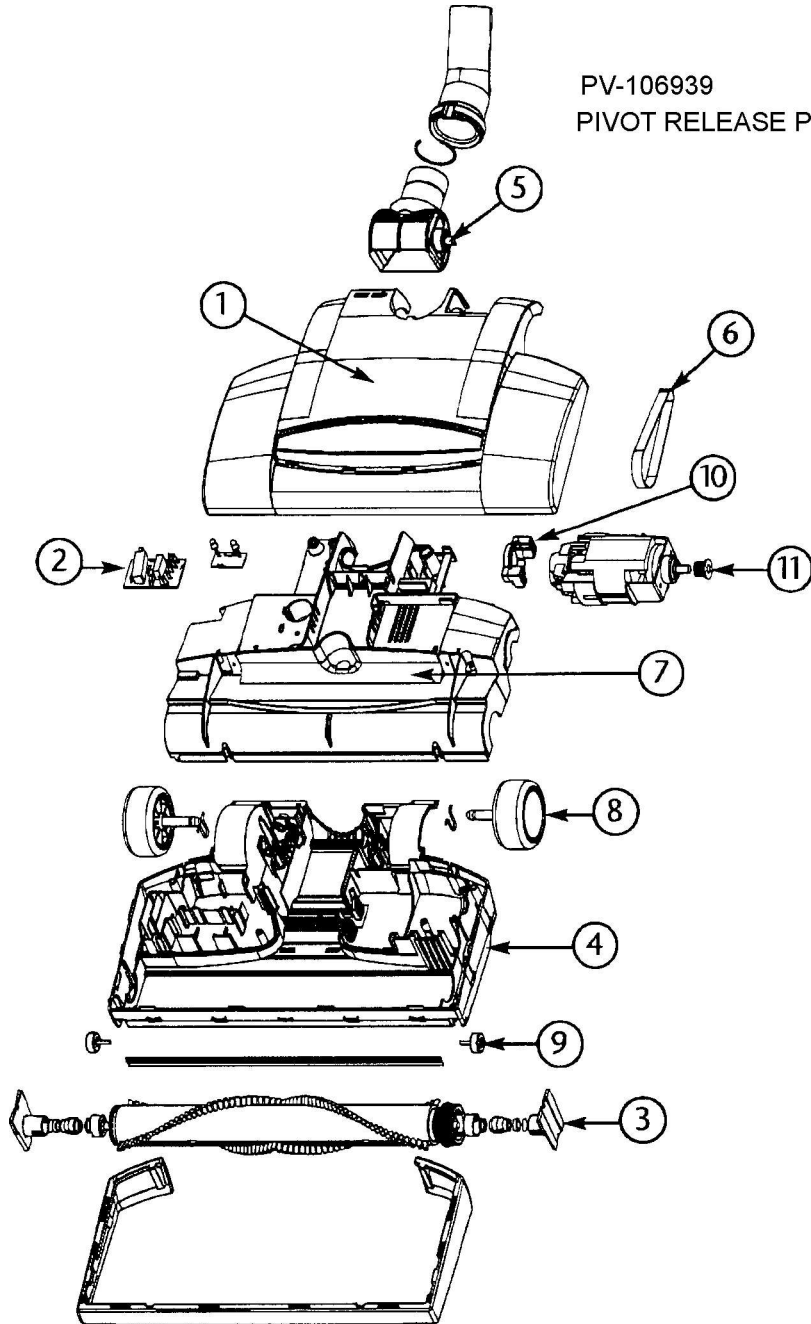

# Replacement Parts

PV-106939  
PIVOT RELEASE PEDAL (NOT SHOWN)

## Replacement Parts List

<b>ID.</b>	<b>Description</b>	<b>Part Number</b>
1	Cover Complete - No Light - Black	106016
2	Circuit Board/Red Cap 120V	105012
3	Brush Roll Complete	105013
4	Base Complete (Bushing/Bumper/Sealing Felt/ Cable Tunnel/Counter Weight)	106017
5	Neck/Joint Complete W/Buttonhole	105015
6	Belt - Cogged	105016
7	Motor Cover for Units Without Light	105017
8	Rear Wheel - 2 Wheels/Axle	105018
9	Front Wheel - 2 Wheels/Axle	105019
10	Motor Hardware- Clamp/Screw/Wedge	105020
11	Motor Complete 120V 120W	105021