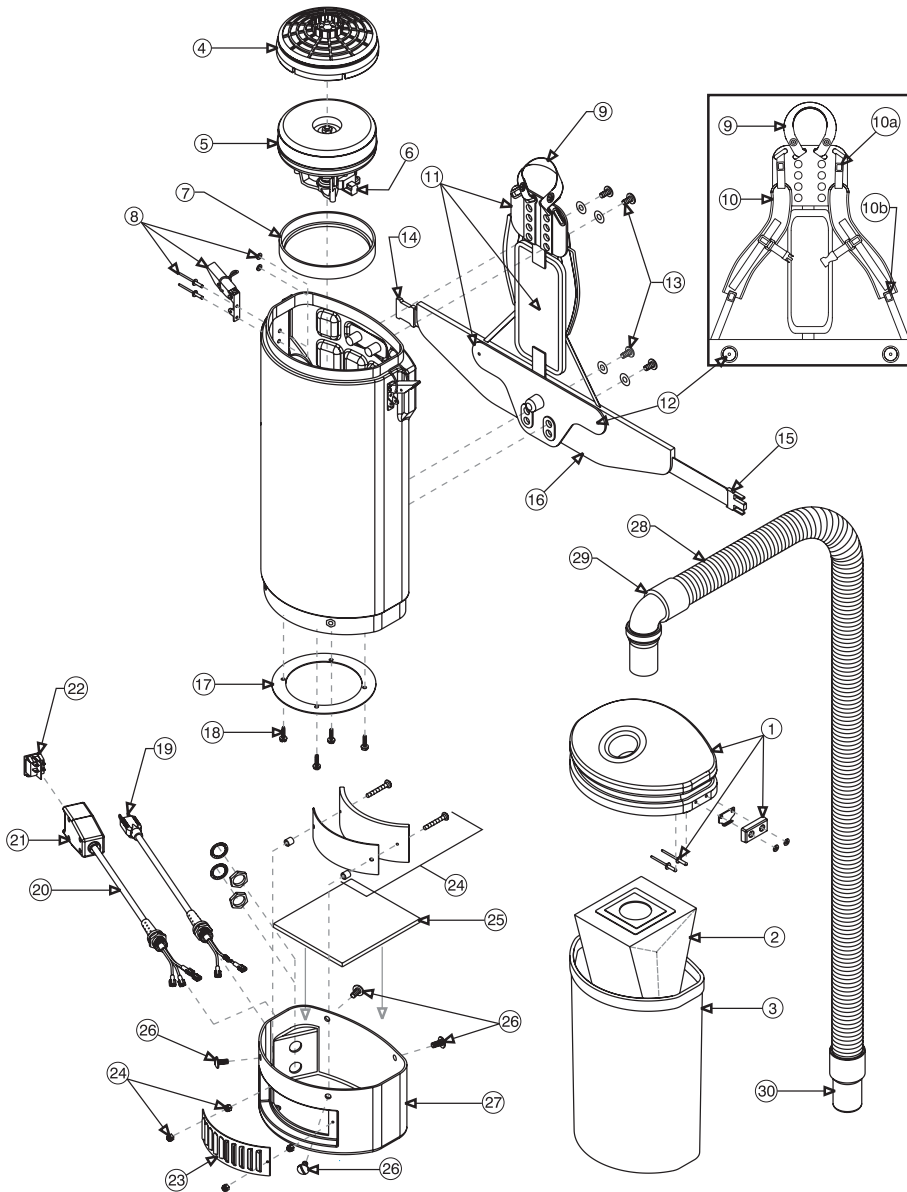

EVEREST ASSEMBLY

15701 Everest with commercial tools
15703 Everest bags

Owner's Manual

EVEREST PARTS LIST

ITEM	ORDER#	DESCRIPTION	QUANTITY
1	103185	Lid Assembly: 1 Lid, 2 Latch Strikes, 2 Bumpers, 4 Pop Rivets, 4 Washers	1 set
2	103191	580 sq. in. Intercept Micro Filter™	10/pack
3	103176	Cloth Filter	1 each
4	100030	Dome Filter w/Foam Media	1 set
	100343	Foam Media for Dome Filter	1 each
	101220	High Filtration Disc (Optional)	2/pack
5	103329	1340 Watt Motor/Fan w/Crimps	1 each
6	101720	Replacement Carbon Brush Set for 1340 Watt Motor	1 set
7	103236	Motor Seal	1 each
8	103270	Draw Latch Assembly: 1 Latch, 2 Rivets, 2 Washers	1 set
9	101737	Carry Handle w/Rivet and Washer Set	1 set
10	100356	Shoulder Strap Assembly: 2 S-shaped Shoulder Straps w/Sternum Strap and 2 Buckles	1 set
10a	100358	Shoulder Strap Plastic Adjustment Buckle (Top)	1 each
10b	100357	Shoulder Strap Plastic Adjustment Buckle (Bottom)	1 each
11	103257	Backplate Assembly (2 Pieces) w/Center Pad	1 each
12	100375	Barrel Nut Connection Set for Backplate (Replacement)	1 set
13	100716	Backplate (Black) Connection Set: 4 Bolts w/Washers	1 set
14	100363	Waist Belt Keeper	1 each
15	100364	Waist Belt Latch	1 each
16	100359	Waist Belt	1 each
	103166	Two-piece Backplate System Complete (9,10,10a,10b,11,12,13,14,15,16)	1 set
17	102181	Motor Plate	1 each
18	100378	Motor Plate Connection Screw Set: 4 Screws	1 set
19	103334	Power Cord (18" 16/3) Assembly Complete w/Strain Relief w/Locknut and Washer	1 set
20	101610	Switch Cord Assembly Complete w/Strain Relief, Switch and Box	1 set
	101714	Switch Cord w/Crimps	1 each
21	101472	Switch Box w/Velcro® and Screws	1 set
22	100743	Double Pole On/Off Switch	1 each
23	102052	Exhaust Louver	1 each
24	103274	Sound/Exhaust Assembly: 2 Nylock Nuts, 2 Hex Nuts w/Washers, 2 Screws, 1 Small Felt Acoustic Insulator, 1 Exhaust Bracket, 2 Nylon Spacers	1 set
25	102510	Acoustic Insulator, Felt, Large	1 each
26	103275	Bottom Cap Screw Kit: 4 Screws	1 set
27	103169	Bottom Cap (Black)	1 each
28	103048	Static Dissipating Hose w/Cuffs	1 each
29	101928	Replacement Cuff w/Swivel Elbow (Black) 1 1/2"	1 each
30	100694	Replacement Swivel Cuff (Black) 1 1/2"	1 each
	101678	50' Extension Cord (Not shown)	1 each

Owner's Manual