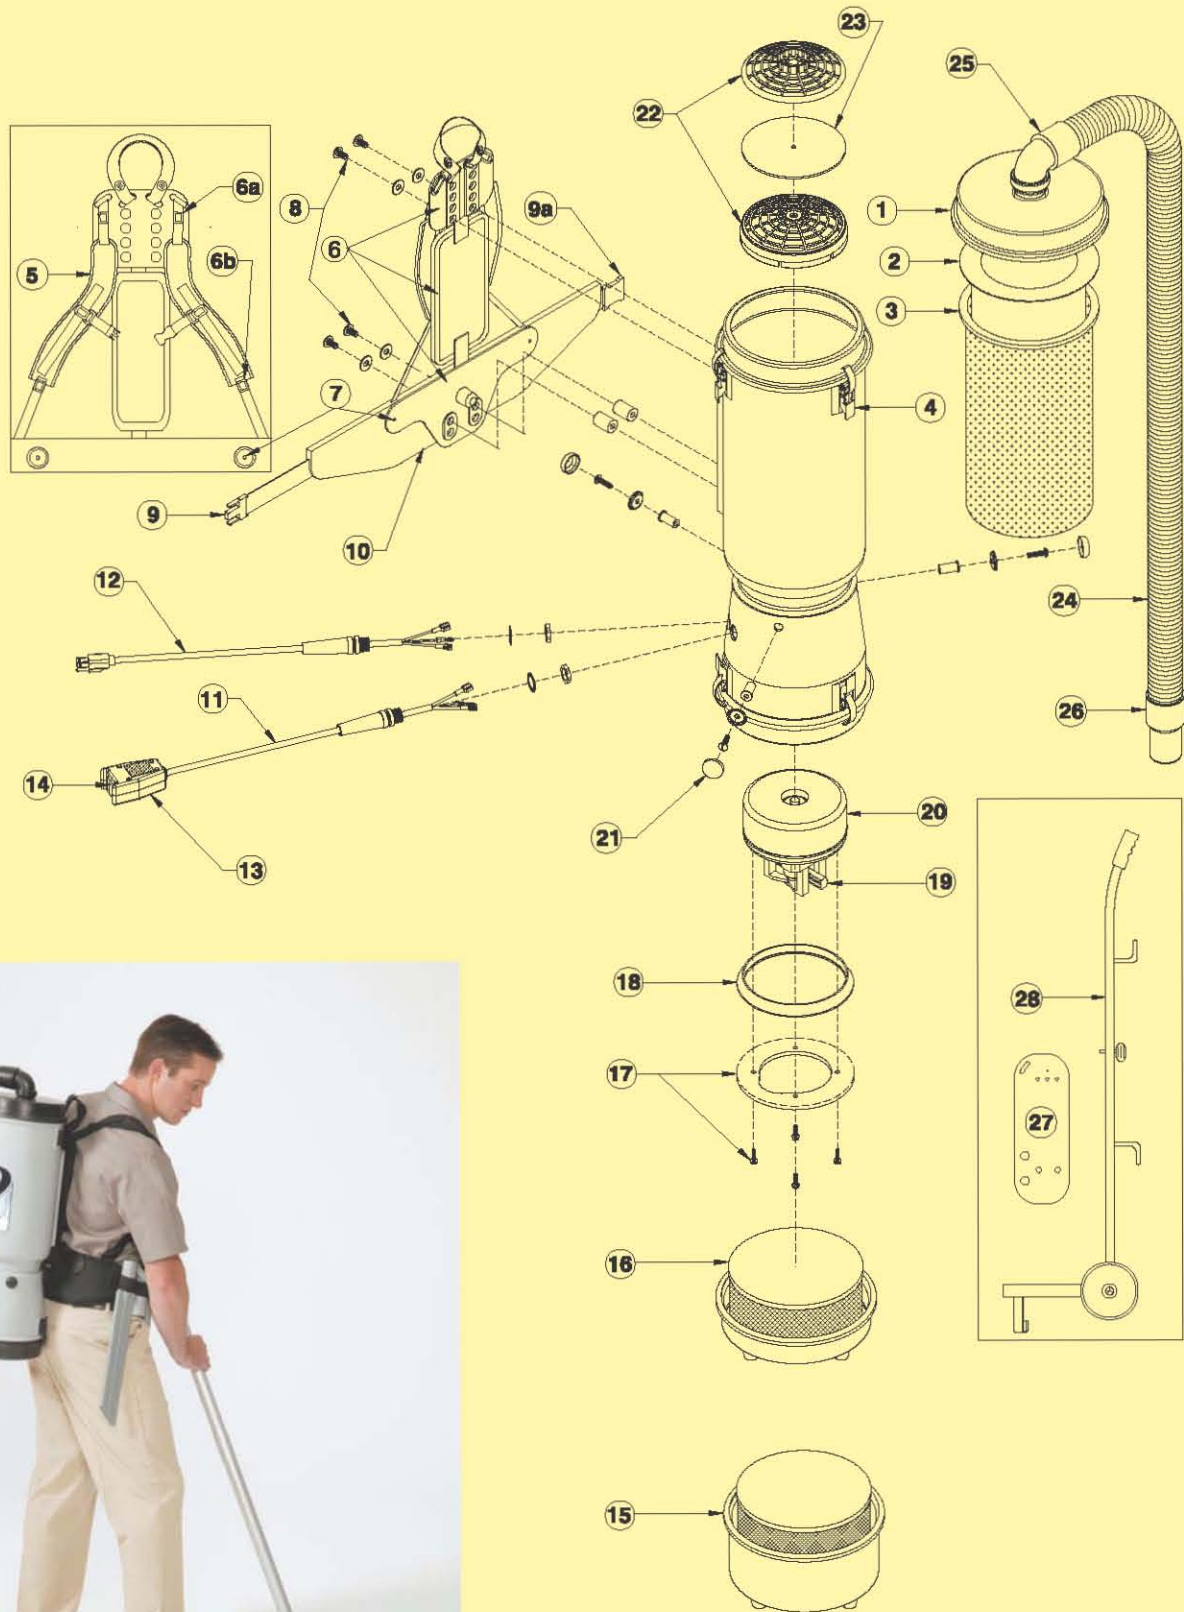

LINEVACER PARTS

Electrical cord not shown

	Order #	LineVacer	Quantity
1	100284	Latch Cap w/Cuff (Black)	1 each
2	100291	564 Sq. In. Intercept Micro Filter	10/pack
3	100565	Micro Cloth Filter	1 each
4	100286	Top or Bottom Cap Latch Set: 3 Latches and 3 Locks w/6 Fastening Rivets and 6 Washers	1 set
5	100356	Shoulder Straps	1 set
6	103257	Backplate (2 Pieces) w/Center Pad	1 set
6a	100358	Shoulder Strap Plastic Adjustment (Top)	1 each
6b	100357	Shoulder Strap Plastic Adjustment (Bottom)	1 each
7	100375	Barrel Nut Connection Set for Backplate (Replacement)	1 set
8	100374	Backplate (Black) Connection Set: 2 Upper and 2 Lower Bolts w/2 Lower Stand-Offs and 4 Lock Washers	1 set
9	100363	Waist Belt Keeper	1 each
9a	100364	Waist Belt Latch	1 each
10	100359	Waist Belt	1 each
	100354	Strap Assembly Complete (6, 6a, 6b, 10, 10a, 11)	1 set
	103166	2-Piece Backplate (Black) System Complete (5, 6, 6a, 6b, 7, 8, 9, 10, 10a, 11)	1 set
11	101610	Switch Cord Assembly Complete w/Switch and Box	1 set
	101714	Switch Cord w/Crimps	1 each
	101716	26" Switch Cord Assembly Complete w/Switch and Box	1 set
12	100641	Power Cord (18" 16/3) Assembly Complete w/Strain Relief	1 set
	100299	15' Cart power Supply Cord Complete w/Crimps (100279, 100282)	1 set
13	101472	Switch Box w/Velcro and Screws	1 set
	101718	Switch Box w/Belt Clip (for cart) (100279, 100282)	1 set
14	100743	Double Pole On/Off Switch	1 each
15	100462	ULPA Filter Assembly Complete w/Bottom Cap (100280, 100282)	1 set
16	100295	HEPA Filter Assembly Complete w/Bottom Cap (100277, 100279)	1 set
17	100335	Motor Compression Ring w/Connection Screws	1 set
	100378	Compression Ring Connection Screw Set: 4 Screws	1 set
18	100014	Tetraseal	1 each
19	100424	Carbon Brush Set for 928 Watt Motor	1 set
20	100422	928 Watt Motor/Fan (120 V) w/Crimps	1 each
	100420	928 Watt Motor/Fan (220 V) w/Crimps	1 each
	100380	Motor Crimp Set: 5 female, 3 Male and a Ground Crimp Connector	1 set
	100379	Motor Ground Connection and Wire Clamp Set: Wire Clamp and Ground Crimp w/Connection Screws	1 set
21	100368	Motor Mounting System Set: 3 Well Nuts, 3 Bolts, 3 Washers and 3 Covers	1 set
22	100030	Dome Filter w/Foam Media	1 each
23	100343	Foam Filter media for Dome Filter	1 each
24	101176	Static-Dissipating Hose w/Cuffs (Black)	1 each
25	101929	Replacement Double Swivel Elbow Cuff (Black)	1 each
26	100636	Replacement Swivel Cuff (Black) 1.5"	1 each
27	100718	Cart Plate for Cart Assembly	1 each
28	100287	LineVacer Cart Assembly Complete	1 set
	101678	50' Extension Cord (Not Shown)	1 each