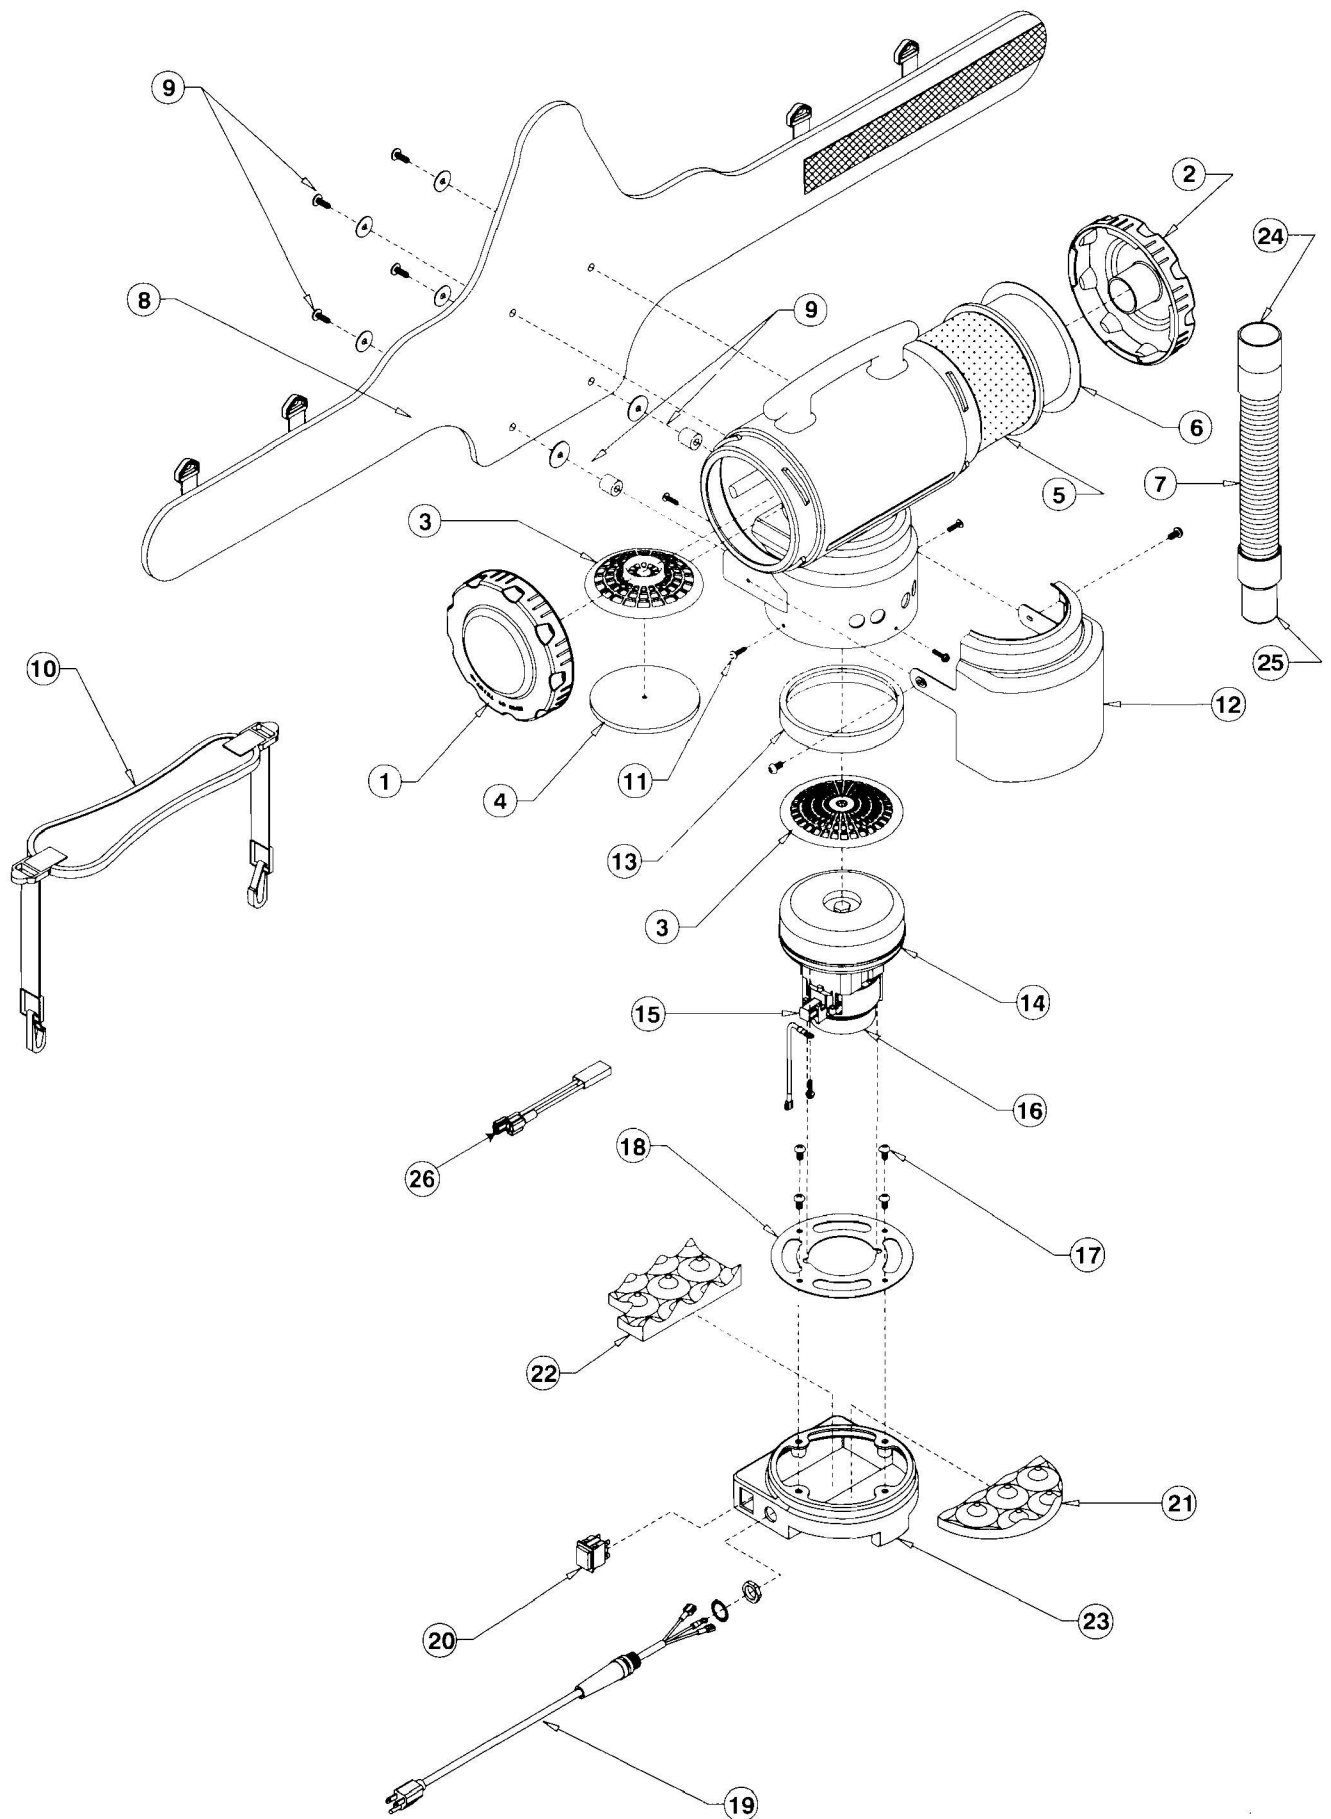

TAIL VAC PARTS

TAILVAC PARTS

No.	Product Name	Qty
1	101288 Blind Twist Cap Assembly (Grey)	1 ea.
2	101934 Twist Cap for 1 Vz" Cuff (Grey)	1 ea.
3	102784 Dome Filter w/Foam Media	1 ea.
4	101949 Foam Filter Media for Dome Filter	1 ea.
	102761 High Filtration Disk (optional)	2/pk
5	100564 Micro Cloth Filter	1 ca.
6	100431 496 Sq. In. Intercept Micro Filter	10/pk
7	101184 3-1 Stretch Hose w/Cuffs 1 '»"	1 ea.
	101705 3-1 Stretch Hose w/Cuffs 1 /2 ¹¹	1 ea.
8	102878 Waist Belt w/Velcro	1 ea.
9	101274 Waist Belt Connection Set: 6 Screws, 6 Washers, 2 Stand-offs	1 set
10	102879 Monostrap	1 ea.
	103025 Retrofit Set: Waist Belt and Monostrap	1 set
11	101272 Step Cap Screw Kit: 4 Screws	1 set
12	101711 Shroud Retro Kit (Grey) w/2 Screws	1 ea.
13	103236 Motor Seal	1 ea.
14	101189 Motor/Fan (120V) w/Crimps (includes: #1 6, 18)	1 ea.
15	102988 Carbon Brush Set for TailVac Motor	1 set
16	103043 Fan and Brush Cover Kit	1 ea.
17	101271 Motor Mount Screw Kit: 6 Screws,4 Washers	1 ea.
18	100950 Director Plate	1 ea.
19	101713 Power Cord (18" 16/3) Assembly	1 ea.
20	100743 On/Off Switch	1 ea.
21	101228 Front Sound Foam Baffle	1 ea.
22	101229 Rear Sound Foam Baffle	1 ea.
23	103262 Step Cap (Grey) (includes: #21)	1 ea.
24	101437 Replacement Fixed Hose Cuff (Black) 1 Vz" x 1 'V	1 ea.
	101536 Replacement Fixed Hose Cuff (Black) 1W (not shown)	1 ea.
25	101436 Replacement Swivel Cuff (Black) VA"	1 ea.
	100694 Replacement Swivel Cuff (Black) V/z"	1 ea.
26	105648 Thermal Protector	1 ea.
	101678 50' Extension Cord (Not Shown)	1 ea.