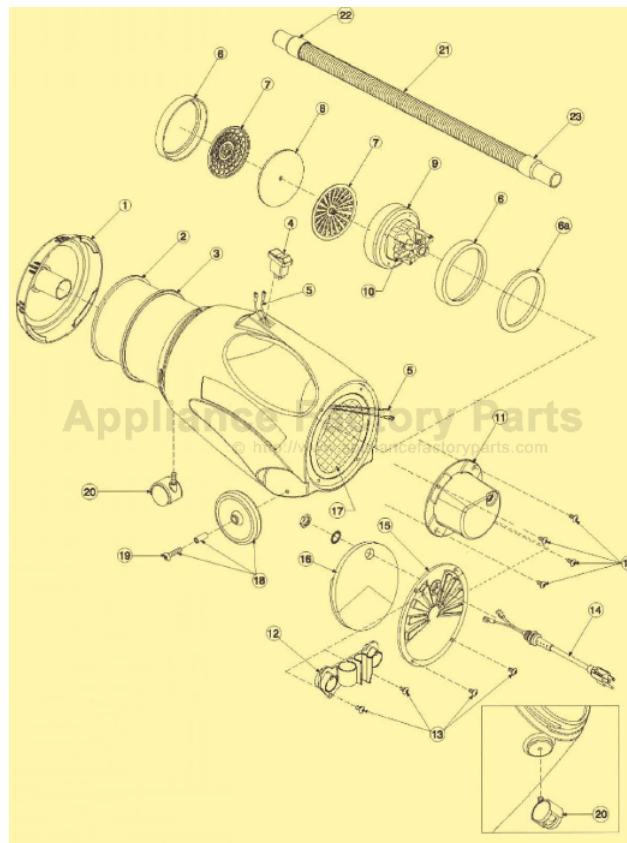

[Find Your Proteam Vacuum Cleaner Parts - Select From 40 Models](#)

----- Manual continues below -----