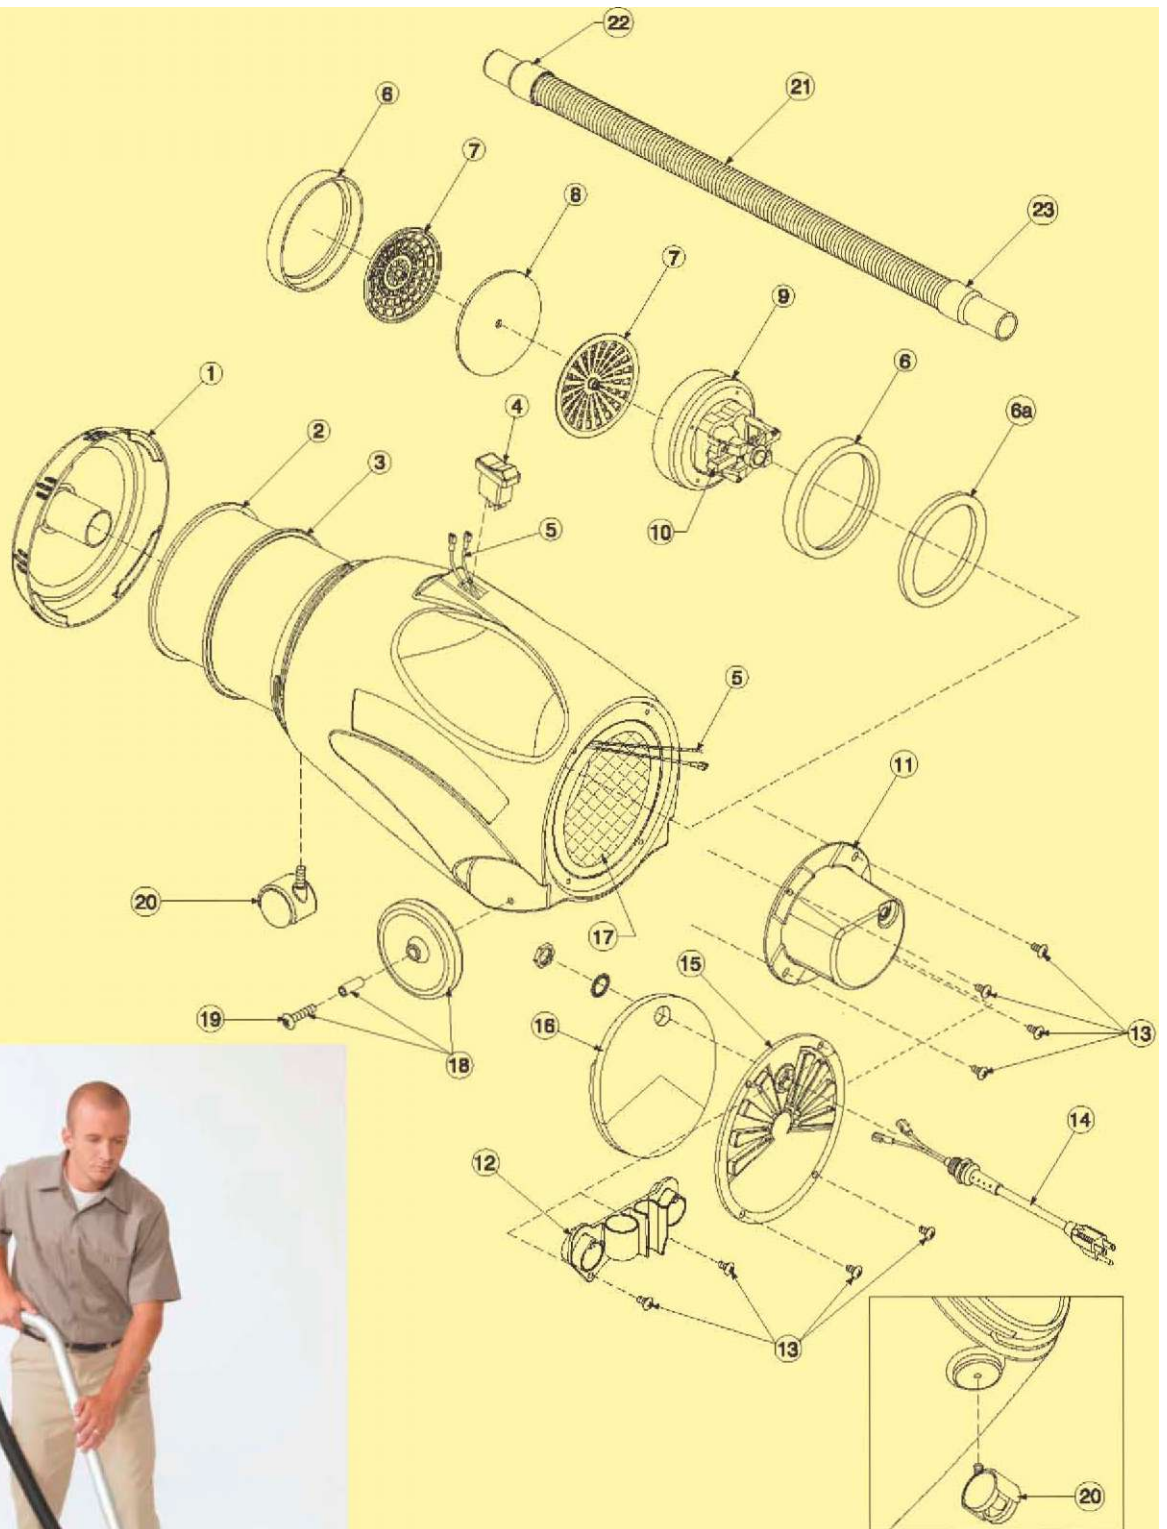

This Owner's Manual is provided and hosted by [Appliance Factory Parts](#).

Proteam PROCLEAN Owner's Manual

[Shop genuine replacement parts for Proteam PROCLEAN](#)

[Find Your Proteam Vacuum Cleaner Parts - Select From 40 Models](#)

----- Manual continues below -----

PROCLEAN PARTS

Electrical cord not shown

	Order #	ProClean	Quant
1	103318	Top Cap, Black	1 each
2	103189	672 Sq. In. Intercept Micro Filter	10/pack
3	103115	Micro Cloth Filter	1 each
4	103669	Double Pole Switch	1 each
5	103212	Wire Harness Assembly: 3 Wires and Strain Relief	1 set
6	103265	Motor Seal Kit: Set of Two	1 set
6a	103188	Motor Spacer	1 each
7	102784	Dome Filter w/ Filter Media	1 each
8	101949	Replacement Foam Media for Dome Filter	1 each
	102761	High Filtration Disc (Optional)	2/pack
9	103329	1340 Watt Motor/Fan (120V) w/ Crimps	1 each
10	101720	Carbon Brush Replacement Set for 1340 Watt Motor	1 set
11	103121	Motor Mount	1 each
12	103117	Tool Dock	1 each
13	103266	Motor Mount and Vented Exhaust Cover Screw Kit	1 set
14	103215	Power Cord (18" 16/3) Assembly Complete w/ Strain Relief w/ Locknut and Washer	1 each
15	103365	Vented Exhaust Cover, Black	1 each
16	103256	Exhaust Foam	1 each
17	103123	Rear Foam Diffuser	1 each
	103124	Foam Inlet Damper A (not shown)	1 each
	103125	Foam Inlet Damper B (not shown)	1 each
18	103267	Rear Wheel Assembly Kit: 2 Wheels, 2 Spacers, 2 Screws	1 set
19	103268	Rear Wheel Mounting Screw Kit: 2 Screws	1 set
20	103114	Swivel Caster	1 each
21	103172	78" Static Dissipating Hose w/Cuffs (Black) VA"	1 set
22	100694	Replacement Swivel Cuff (Black) 1 ¹ / ₂ "	1 each
23	103150	Replacement Long Swivel Cuff (Black) 1 ¹ / ₂ "	1 each