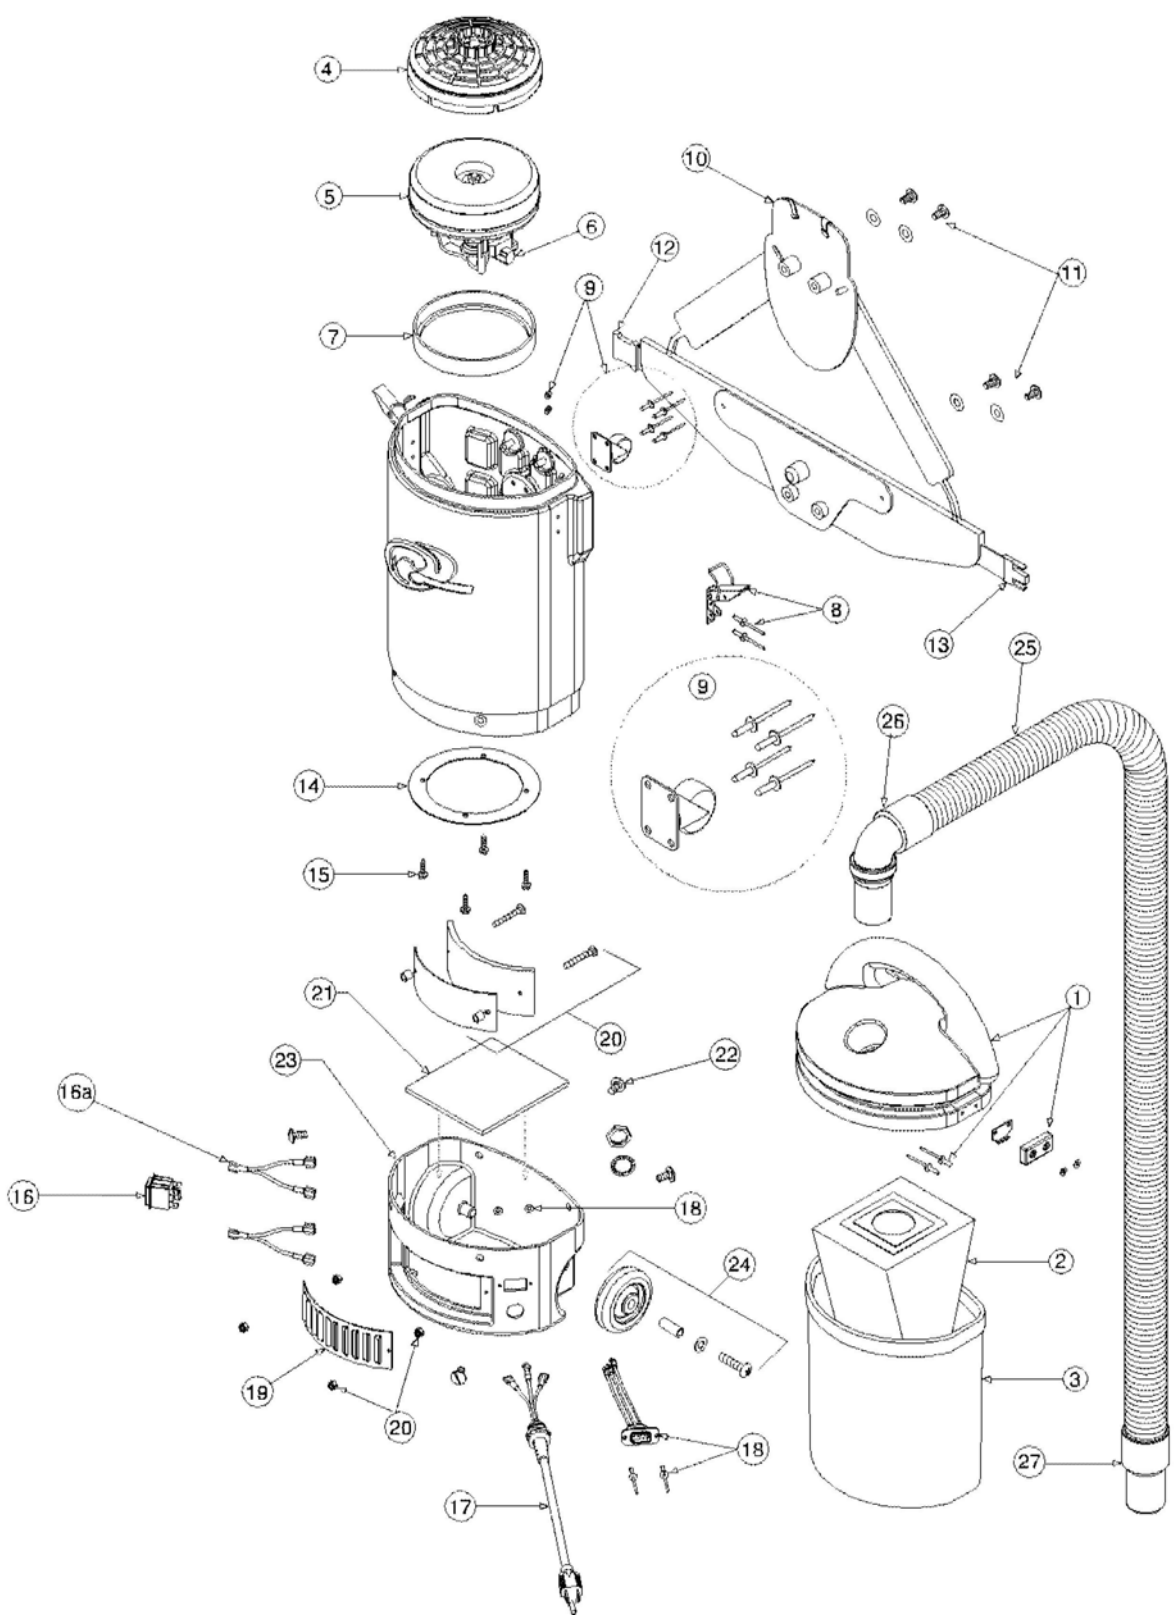

[Find Your Proteam Vacuum Cleaner Parts - Select From 40 Models](http://www.appliancefactoryparts.com)

----- Manual continues below -----

	ITEM #		QUANTITY
1	103290	Lid Assembly: 1 Lid, 2 Latch Strikes, 2 Bumpers, 4 Pop Rivets, 4 Washers	1 set
2	103227	454 sq. in. Intercept Micro Filter ¹	10/pack
3	102063	Micro Cloth Filter	1 each
4	100030	Dome Filter w/Foam Media	1 set
	100343	Foam Media for Dome Filter	1 each
	101220	High Filtration Disc (Optional)	2/pack
5	PV-105747	928 Watt Motor/Fan w/Crimps	1 each
6	100424	Replacement Carbon Brush Set for 928 Watt Motor	1 set
7	103236	Motor Seal	1 each
8	103270	Draw Latch Assembly: 1 Latch, 2 Rivets, 2 Washers	1 set
9	103271	Swivel Caster Assembly: 1 Caster, 4 Rivets, 4 Washers	1 set
10	103393	Two-piece Backplate System Complete (10a,10b,1 0c,1 0d,10e,11)	1 set
10a	103005	Shoulder Strap Assembly: 2 Shoulder Straps w/Sternum Strap, 2 Buckles	1 set
10b	100358	Shoulder Strap Plastic Adjustment Buckle (Top)	1 each
10c	100357	Shoulder Strap Plastic Adjustment Buckle (Bottom)	1 each
10d	103283	Waist Belt	1 each
10e	100375	Barrel Nut Connection Set (Replacement)	1 set
11	103282	Backplate Connection Set: 4 Screws (2 Long/2 Short), 4 Washers	1 set
12	100364	Waist Belt Keeper	1 each
13	100363	Waist Belt Latch	1 each
14	1 021 81	Motor Plate	1 each
15	100378	Motor Plate Connection Screw Set: 4 Screws	1 set
16	103198	Double Pole On/Off Switch	1 each
16a	101760	Wire Splitter	1 each
17	103181	Power Cord (18" 16/3) Assembly Complete w/Strain Relief w/Locknut and Washer	1 set
18	103273	Powerhead Receptacle Assembly: 1 Three-wire Receptacle, 2 Rivets, 2 Washers	1 each
19	102052	Exhaust Louver	1 each
20	103274	Sound/Exhaust Assembly: 2 Nylock Nuts, 2 Hex Nuts w/Washers, 2 Screws, 1 Small Felt Accoustic Insulator, 1 Exhaust Bracket, 2 Nylon Spacers	1 set
21	102510	Accoustic Insulator, Felt, Large	1 each
22	103275	Bottom Cap Screw Kit: 4 Screws	1 set
23	103182	Bottom Cap (Black) w/Wheel Wells	1 each
24	103278	Rear Wheel Assembly (Sierra**): 2 Wheels, 2 Axle Sleeves, 2 Axle Washers, 2 Axle Screws	1 set
25	103048	Static Dissipating Hose w/Cuffs (Black) 1V2"	1 each
26	101928	Replacement Cuff w/Swivel Elbow (Black) 1 V2 ¹	1 each
27	100694	Replacement Swivel Cuff (Black) 1 72"	1 each