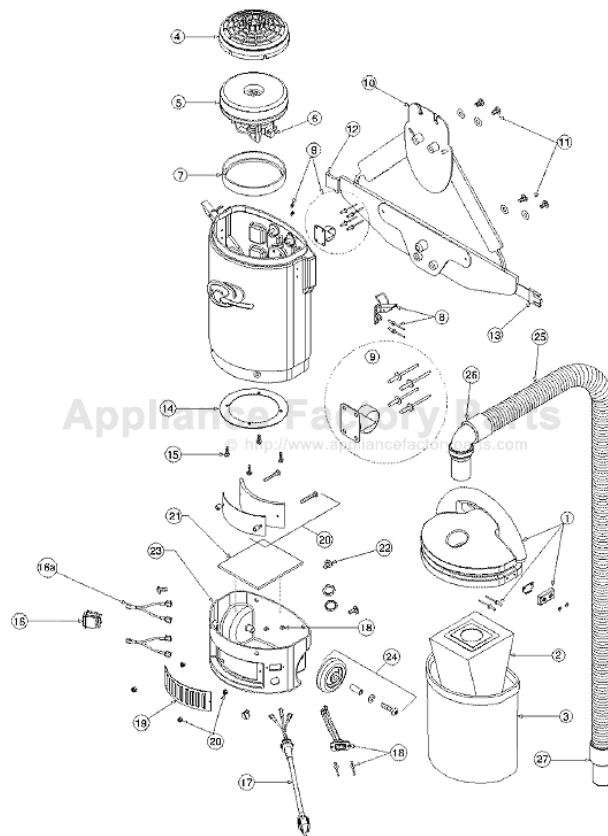

[Find Your Proteam Vacuum Cleaner Parts - Select From 40 Models](http://www.appliancefactoryparts.com)

----- Manual continues below -----

	ITEM #		QUANTITY
1	103290	Lid Assembly: 1 Lid, 2 Latch Strikes, 2 Bumpers, 4 Pop Rivets, 4 Washers	1 set
2	103227	454 sq. in. Intercept Micro Filter ¹	10/pack
3	102063	Micro Cloth Filter	1 each
4	100030	Dome Filter w/Foam Media	1 set
	100343	Foam Media for Dome Filter	1 each
	101220	High Filtration Disc (Optional)	2/pack
5	PV-105747	928 Watt Motor/Fan w/Crimps	1 each
6	100424	Replacement Carbon Brush Set for 928 Watt Motor	1 set
7	103236	Motor Seal	1 each
8	103270	Draw Latch Assembly: 1 Latch, 2 Rivets, 2 Washers	1 set
9	103271	Swivel Caster Assembly: 1 Caster, 4 Rivets, 4 Washers	1 set
10	103393	Two-piece Backplate System Complete (10a,10b,1 0c,1 0d,10e,11)	1 set
10a	103005	Shoulder Strap Assembly: 2 Shoulder Straps w/Sternum Strap, 2 Buckles	1 set
10b	100358	Shoulder Strap Plastic Adjustment Buckle (Top)	1 each
10c	100357	Shoulder Strap Plastic Adjustment Buckle (Bottom)	1 each
10d	103283	Waist Belt	1 each
10e	100375	Barrel Nut Connection Set (Replacement)	1 set
11	103282	Backplate Connection Set: 4 Screws (2 Long/2 Short), 4 Washers	1 set
12	100364	Waist Belt Keeper	1 each
13	100363	Waist Belt Latch	1 each
14	1 021 81	Motor Plate	1 each
15	100378	Motor Plate Connection Screw Set: 4 Screws	1 set
16	103198	Double Pole On/Off Switch	1 each
16a	101760	Wire Splitter	1 each
17	103181	Power Cord (18" 16/3) Assembly Complete w/Strain Relief w/Locknut and Washer	1 set
18	103273	Powerhead Receptacle Assembly: 1 Three-wire Receptacle, 2 Rivets, 2 Washers	1 each
19	102052	Exhaust Louver	1 each
20	103274	Sound/Exhaust Assembly: 2 Nylock Nuts, 2 Hex Nuts w/Washers, 2 Screws, 1 Small Felt Accoustic Insulator, 1 Exhaust Bracket, 2 Nylon Spacers	1 set
21	102510	Accoustic Insulator, Felt, Large	1 each
22	103275	Bottom Cap Screw Kit: 4 Screws	1 set
23	103182	Bottom Cap (Black) w/Wheel Wells	1 each
24	103278	Rear Wheel Assembly (Sierra**): 2 Wheels, 2 Axle Sleeves, 2 Axle Washers, 2 Axle Screws	1 set
25	103048	Static Dissipating Hose w/Cuffs (Black) 1V2"	1 each
26	101928	Replacement Cuff w/Swivel Elbow (Black) 1 V2 ¹	1 each
27	100694	Replacement Swivel Cuff (Black) 1 72"	1 each