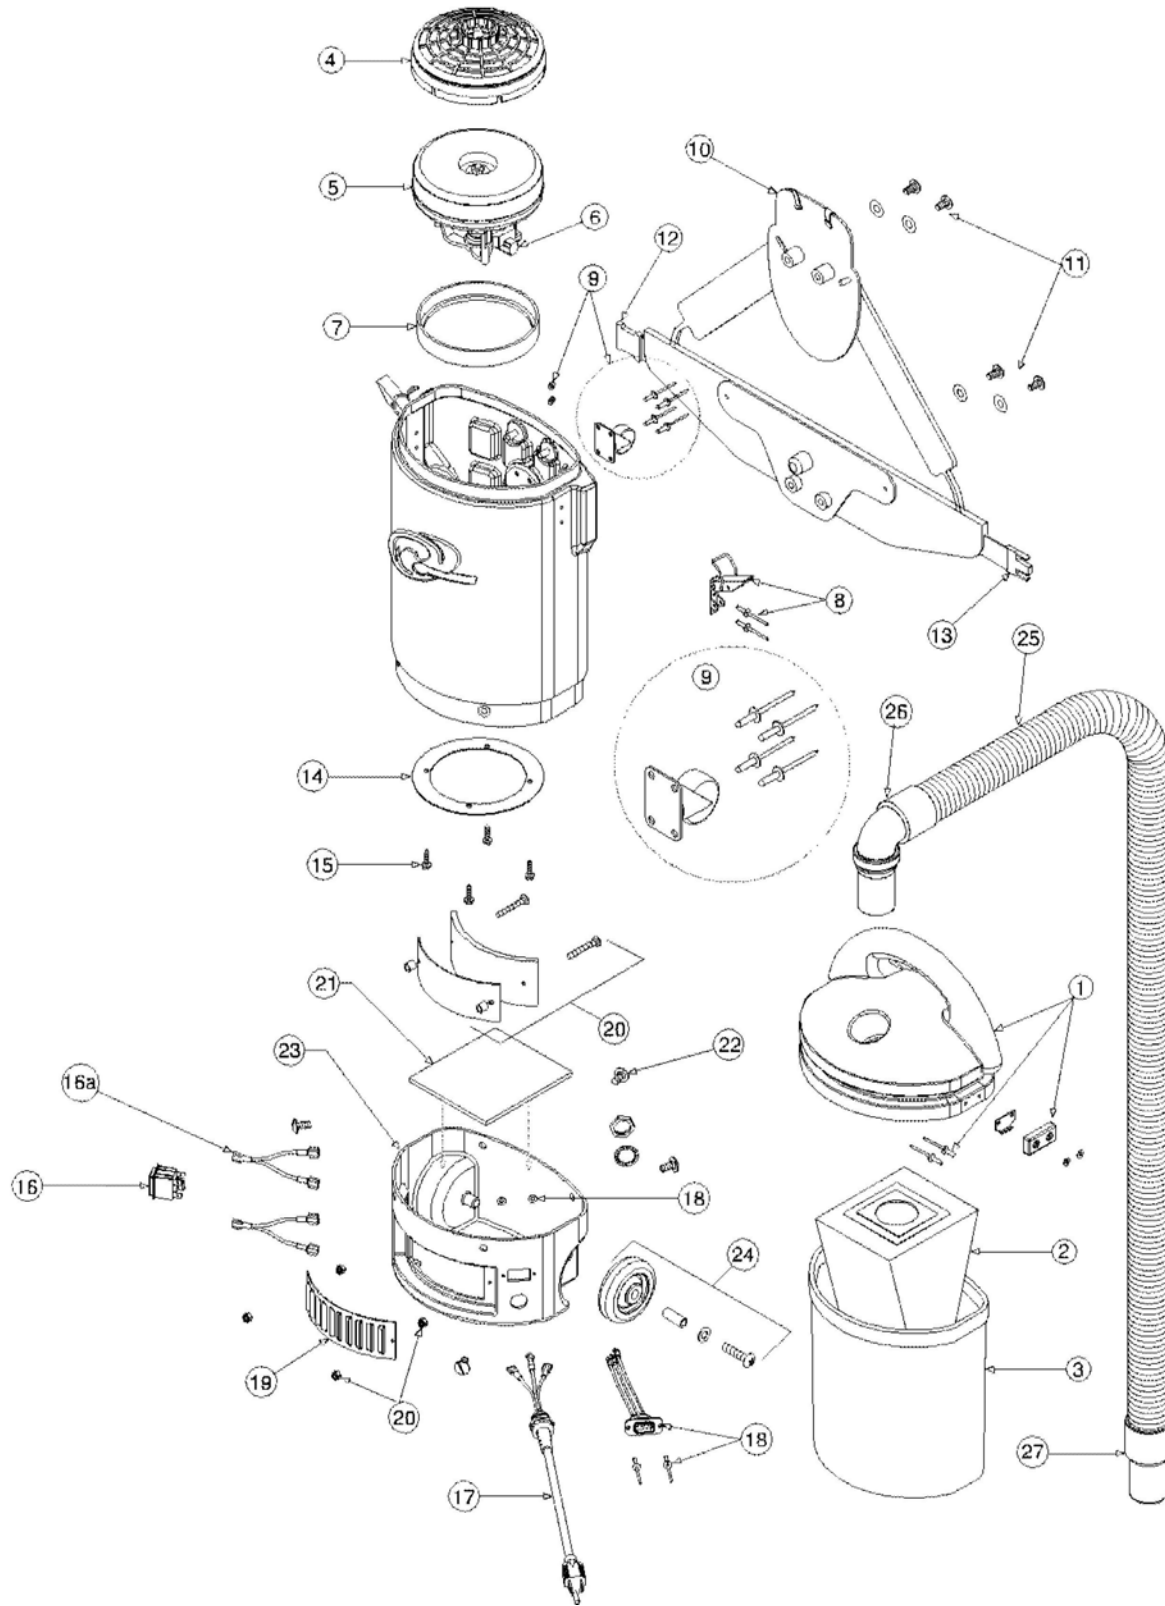

# sierra<sup>®</sup>

	ITEM #		QUANTITY
1	103290	Lid Assembly: 1 Lid, 2 Latch Strikes, 2 Bumpers, 4 Pop Rivets, 4 Washers	1 set
2	103227	454 sq. in. Intercept Micro Filter <sup>1"</sup>	10/pack
3	102063	Micro Cloth Filter	1 each
4	100030	Dome Filter w/Foam Media	1 set
	100343	Foam Media for Dome Filter	1 each
	101220	High Filtration Disc (Optional)	2/pack
5	<b>PV-105747</b>	928 Watt Motor/Fan w/Crimps	1 each
6	100424	Replacement Carbon Brush Set for 928 Watt Motor	1 set
7	103236	Motor Seal	1 each
8	103270	Draw Latch Assembly: 1 Latch, 2 Rivets, 2 Washers	1 set
9	103271	Swivel Caster Assembly: 1 Caster, 4 Rivets, 4 Washers	1 set
10	103393	Two-piece Backplate System Complete (10a,10b,1 0c,1 0d,10e,11)	1 set
10a	103005	Shoulder Strap Assembly: 2 Shoulder Straps w/Sternum Strap, 2 Buckles	1 set
10b	100358	Shoulder Strap Plastic Adjustment Buckle (Top)	1 each
10c	100357	Shoulder Strap Plastic Adjustment Buckle (Bottom)	1 each
10d	103283	Waist Belt	1 each
10e	100375	Barrel Nut Connection Set (Replacement)	1 set
11	103282	Backplate Connection Set: 4 Screws (2 Long/2 Short), 4 Washers	1 set
12	100364	Waist Belt Keeper	1 each
13	100363	Waist Belt Latch	1 each
14	1 021 81	Motor Plate	1 each
15	100378	Motor Plate Connection Screw Set: 4 Screws	1 set
16	103198	Double Pole On/Off Switch	1 each
16a	101760	Wire Splitter	1 each
17	103181	Power Cord (18" 16/3) Assembly Complete w/Strain Relief w/Locknut and Washer	1 set
18	103273	Powerhead Receptacle Assembly: 1 Three-wire Receptacle, 2 Rivets, 2 Washers	1 each
19	102052	Exhaust Louver	1 each
20	103274	Sound/Exhaust Assembly: 2 Nylock Nuts, 2 Hex Nuts w/Washers, 2 Screws, 1 Small Felt Accoustic Insulator, 1 Exhaust Bracket, 2 Nylon Spacers	1 set
21	102510	Accoustic Insulator, Felt, Large	1 each
22	103275	Bottom Cap Screw Kit: 4 Screws	1 set
23	103182	Bottom Cap (Black) w/Wheel Wells	1 each
24	103278	Rear Wheel Assembly (Sierra**): 2 Wheels, 2 Axle Sleeves, 2 Axle Washers, 2 Axle Screws	1 set
25	103048	Static Dissipating Hose w/Cuffs (Black) IV2"	1 each
26	101928	Replacement Cuff w/Swivel Elbow (Black) 1 V2 <sup>1</sup>	1 each
27	100694	Replacement Swivel Cuff (Black) 1 72"	1 each