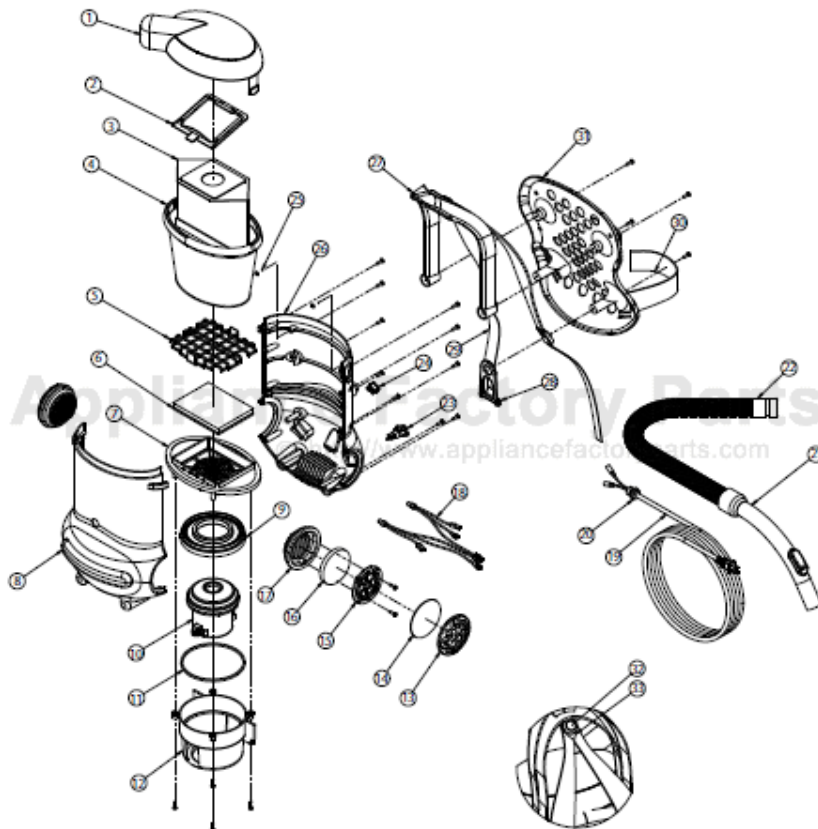

This Owner's Manual is provided and hosted by [Appliance Factory Parts](#).

Proteam VX2000 Owner's Manual

[Shop genuine replacement parts for Proteam VX2000](#)

[Find Your Proteam Vacuum Cleaner Parts - Select From 40 Models](#)

----- Manual continues below -----

component guide

VX2000 parts list

1	103774	Complete Top Lid	19	103781	Power Cord
2	103775	Micro Filter Retainer	20	103782	Strain Relief
3	103738	Micro Filter	21	104140	Curved Hose End
4	103776	Cloth Filter	22	104145	46" Vac Hose Assembly w/1 1/4" Curved Wand
5	104950	Motor Intake Filter Cover	23	103783	Accessory Receptacle (Powerhead)
6	105029	Motor Intake Filter	24	103784	Power Switch
7	105028	Motor Housing Grill w/Gasket	25	105033	Housing/Backplate Screw Kit
8	103986	Front Vacuum Housing	26	103987	Rear Housing
9	103993	Motor Seal	27	103996	Curved Handle
10	103778	120V Vac Motor	28	103785	Cord Restraint
11	103994	Motor Seat	29	103788	Shoulder Strap Set
12	103995	Motor Housing	30	103787	Elastic Waist Belt
13	103780	Exhaust Filter Cover	31	103997	Back Support Plate
14	103992	Exhaust Micron Filter	32	103790	Hinge Strap Button Set
15	103990	Exhaust Filter Support	33	103789	Hinge Strap
16	103779	Exhaust Foam Filter			
17	103991	Exhaust Grill			
18	103998	Wire Harness			