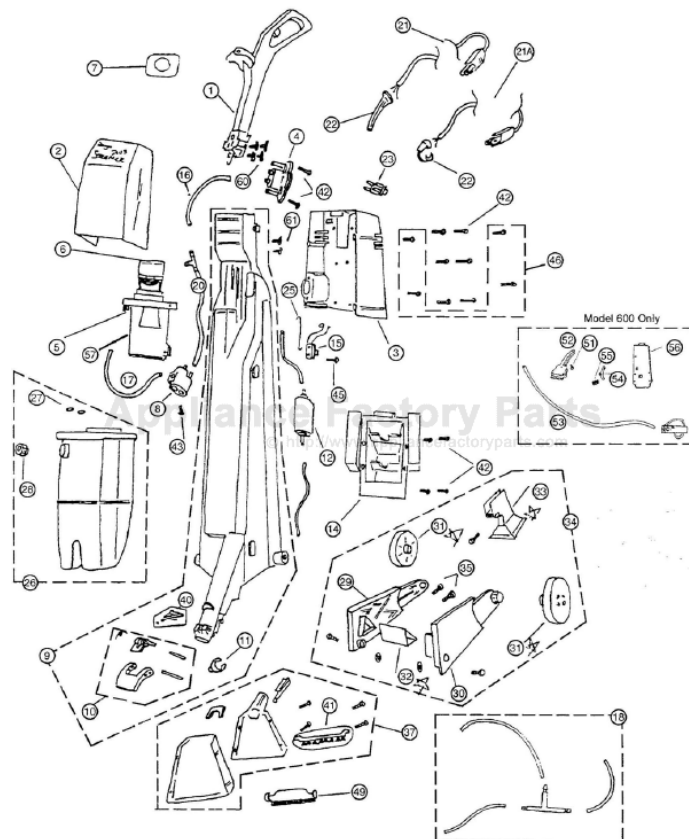

[Find Your Regina Vacuum Cleaner Parts - Select From 111 Models](#)

----- Manual continues below -----