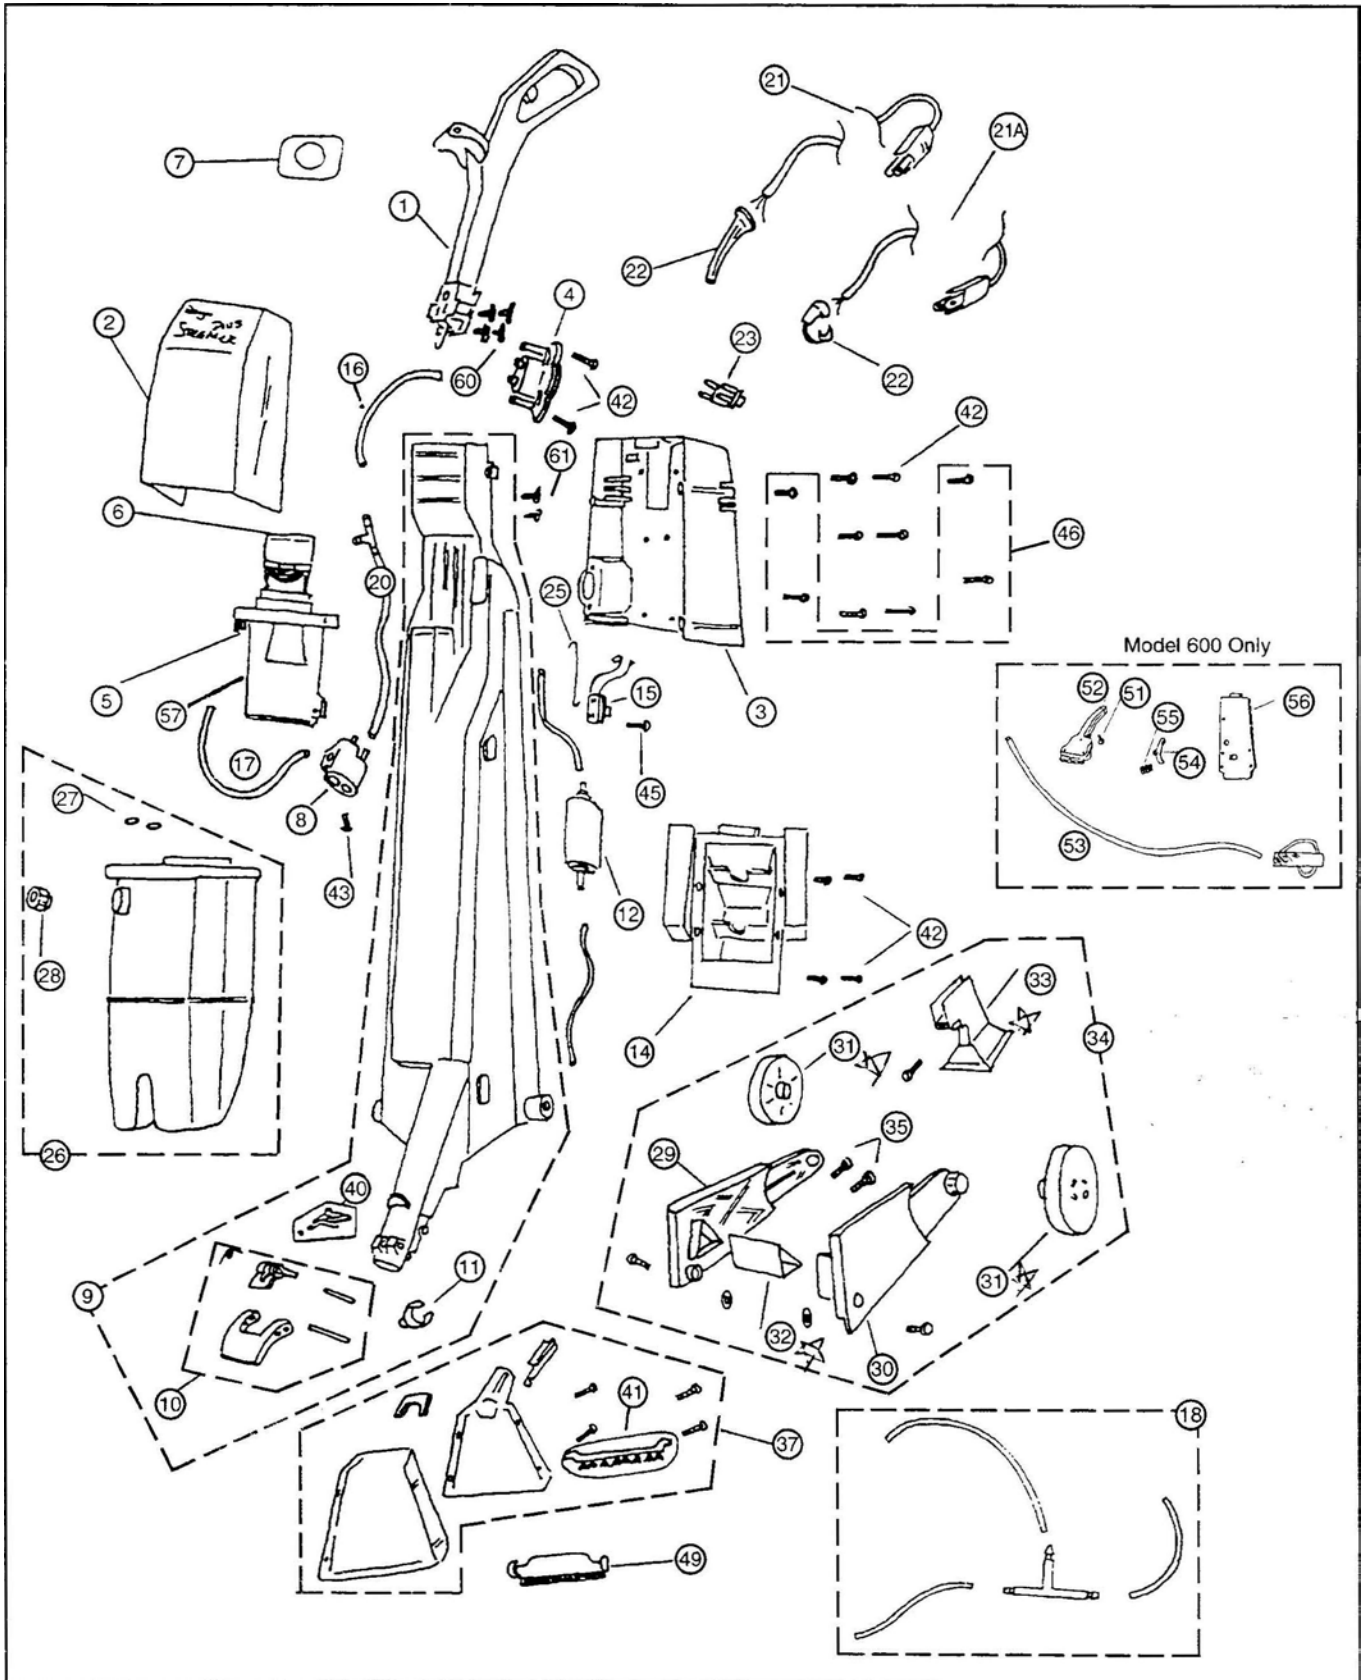

REGINA Original & Replacement

STEAMER Models 600, 700, 776, 800

Original & Replacement **REGINA**

STEAMER Models 600, 700, 776, 800

KEY	PART NO.	DESCRIPTION	KEY	PART NO.	DESCRIPTION
1	RE-095243701	Handle Ass'y 600, 700, 776	31	RE-52421P127	Wheel 600, 700, 776
1	RE-095243702	Handle Ass'y 800	31	RE-095244402	Wheel 800
2	RE-095254501	Front Housing Ass'y 600	32	RE-52433P184	Tie Bar Strut 600, 700, 776
2	RE-095255001	Front Housing Ass'y 700	32	RE-52433P127	Tie Bar Strut 800
2	RE-095255801	Front Housing Ass'y 776	33	RE-52412P184	Main Frame Stand 700, 776
2	RE-095255702	Front Housing Ass'y 800	33	RE-52412P127	Main Frame Stand 800
3	RE-52416P184	Rear Housing 600, 700, 776	34	RE-095247201	Wheel Ass'y 600 with Struts
3	RE-52416P127	Rear Housing 800	34	RE-095246501	Wheel Ass'y 700 with Struts
4	RE-952109G1	Bottle Docking Ass'y	34	RE-095250201	Wheel Ass'y 776 with Struts
5	RE-095246701	Motor & Separator Ass'y 600, 700, 776	34	RE-095244202	Wheel Ass'y 800 with Struts
5	RE-095244901	Motor & Separator Ass'y 800	35	RE-095250001	Packaged Fasteners
6	RE-52167P1AQ	Motor Cap		RE-52376P1	O-Ring 700, 776, 800 (Not Shown)
7	RE-52386P1	Motor Baffle	37	RE-95244001	Floor Nozzle Ass'y
8	RE-52432P127	Tank Block		RE-095243801	Upholstery Nozzle
9	RE-095254701	Main Frame Ass'y 600	39	RE-095256201	Pinch Tube & "O" Ring 700, 776, 800
9	RE-095255101	Main Frame Ass'y 700, 776			
9	RE-095255102	Main Frame Ass'y 800	40	RE-095255401	Nipple Quick Connect 700, 776, 800
10	RE-095254601	Lever Latch Ass'y 600, 700, 776			
10	RE-095254602	Lever Latch Ass'y 800	41	RE-52385	Floor Brush Strip
11	RE-52427P227	Locking Ring	42	RE-030039215	Screw - Rear Shield to Frame 600
12	RE-095255301	Pump W/Nipple Ass'y 700, 776, 800	42	RE-030039015	Screw - Rear Shield to Frame 700, 776, 800
	RE-52400P2	Pump Lead Ass'y 700, 776, 800 (Not Shown)	43	RE-03729	Screw - Tank Block
14	RE-524170303	Pump Cover 700, 776, 800		RE-03778	Screw - Ground (Not Shown)
15	RE-095255201	Pump Switch 700, 776, 800	45	RE-03794	Screw -- Pump Switch 700, 776, 800
16	RE-52024P2	Tube (Inner) to Docking Ass'y	46	RE-03754	Screw - Front to Rear Housing
17	RE-52024P3	Tube (Outer) to Block - Long	47	NLA	Pump Nipple 700, 776, 800
18	RE-095254901	Conn. "T" Hose Ass'y 600	48	RE-52422P184	Spray Tip, Upholstery 700, 776, 800
	RE-095255501	Conn. "T" Hose Ass'y 700, 776, 800	49	RE-095244301	Squeeze Ass'y 800
	RE-5251001	Check Valve (Not Shown)		RE-52430P127	Caddy Accessory (Not Shown) 800
20	RE-5251101	Tube, Check Valve	51	RE-03749	Screw - Manifold to Frame 600
21	RE-095254401	Power Cord Ass'y 600, 700	52	RE-095247601	Manifold Ass'y 600
21A	RE-095255601	Power Cord Ass'y 776, 800	53	RE-952024AG1	Tube Ass'y 600
22	RE-030039301	Strain Relief	54	RE-52000P2AA	Arm Flow Control 600
23	RE-52364P1	Switch 600, 700	55	RE-52002P1	Spring, Flow Arm 600
23	RE-52365P1	Switch 776, 800	56	RE-52019P284	Frame Cover 600
24	RE-03318	Wire Butt Connector	57	RE-095256301	Body Separator (Only)
25	RE-52068P1	Lower Control Wire 600		RE-053690029	Gasket Separator (Not Shown)
25	RE-52369P1	Lower Control Wire 700, 776, 800	59	RE-52384P127	Upholstery Brush 700, 776, 800
26	RE-095244801	Tank Ass'y 600, 700, 776	60	RE-030039215	Screw - Handle
26	RE-095244802	Tank Ass'y 800	61	RE-03754	Screw - Body Separator to Frame
27	RE-52044P1	Port Seals			
28	RE-52425P1	Tank Cap			
29	RE-52418P184	Strut Left 600, 700, 776			
29	RE-52418P127	Strut Left 800			
30	RE-52419P184	Strut Right 600, 700, 776			
30	RE-52419P127	Strut Right 800			