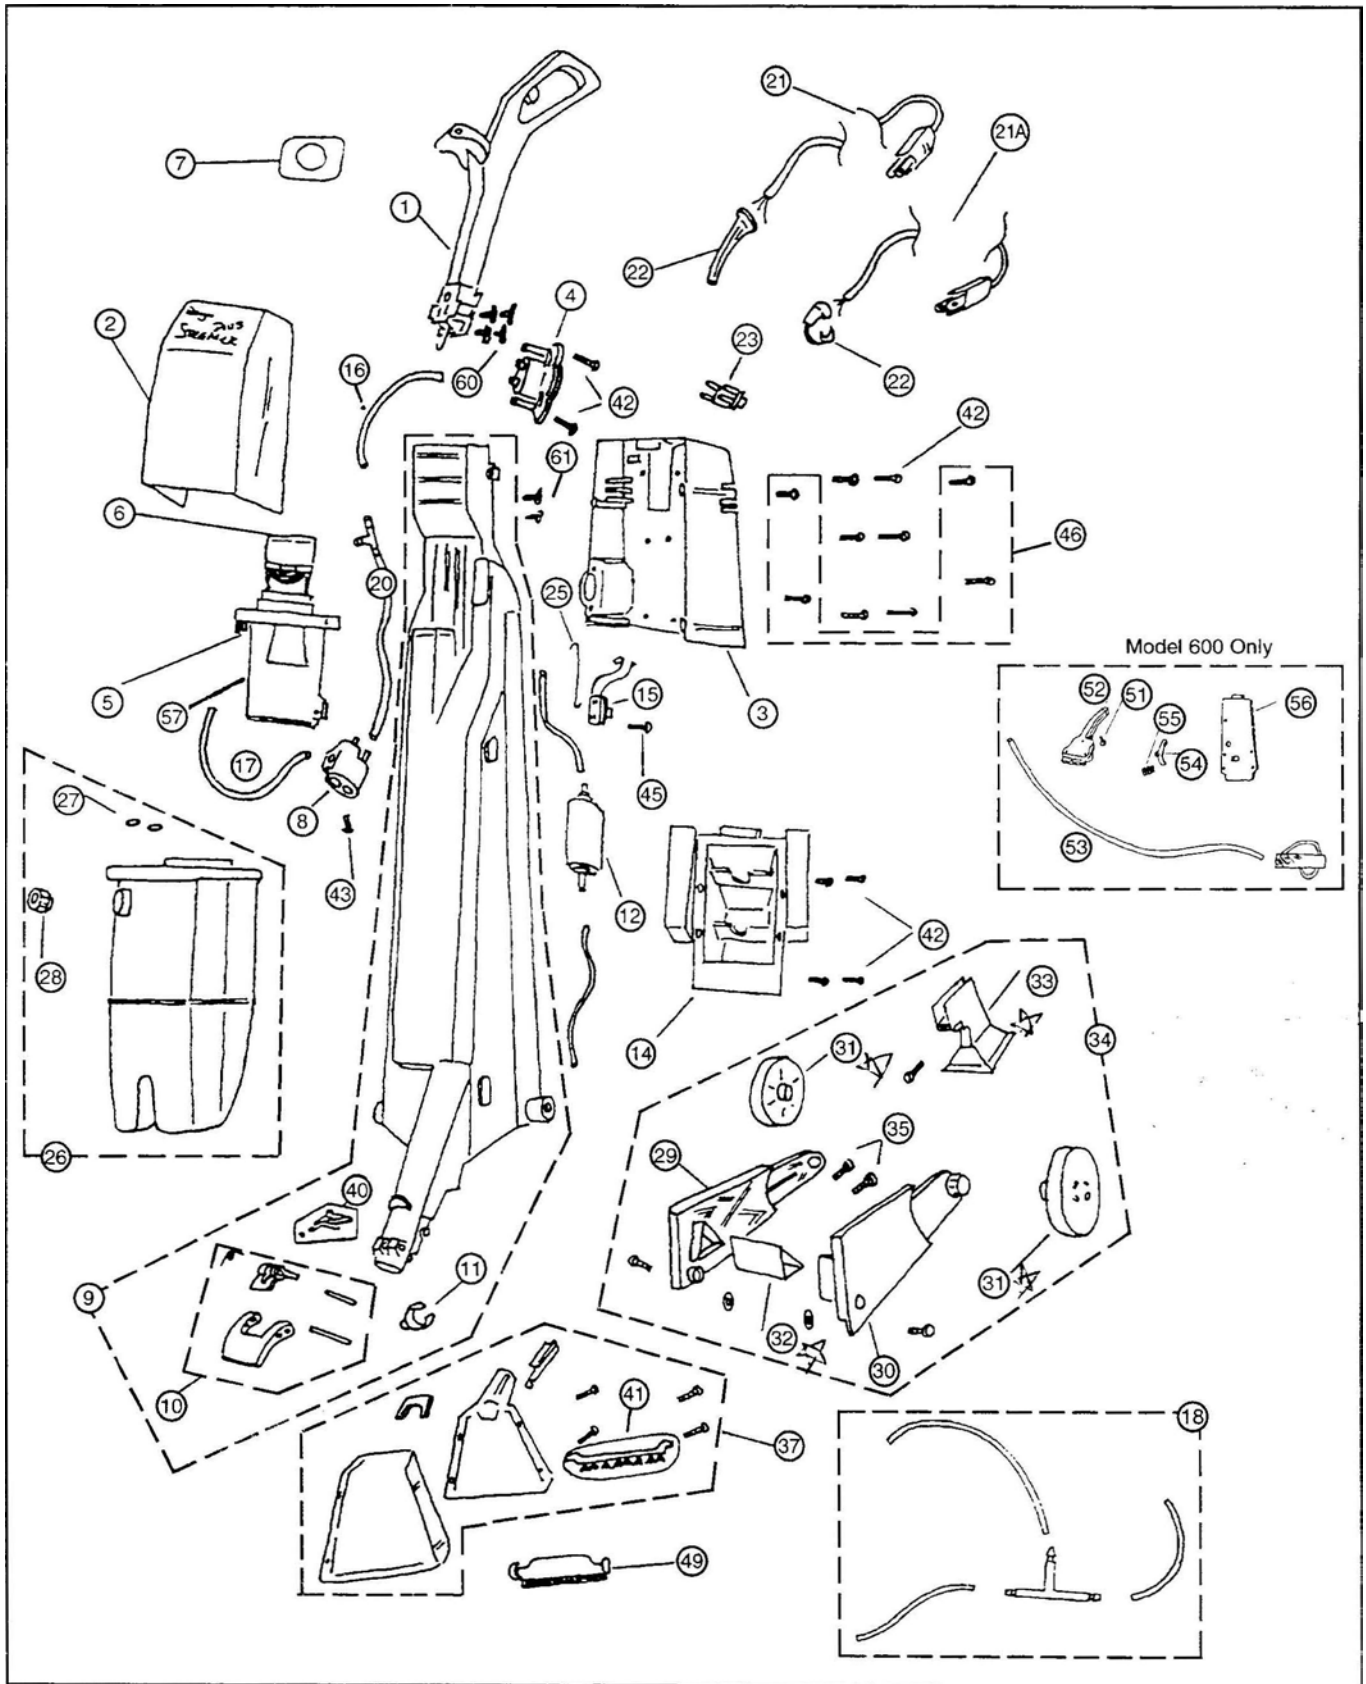

----- Manual continues below -----

REGINA Original & Replacement

STEAMER Models 600, 700, 776, 800

Original & Replacement **REGINA**

STEAMER Models 600, 700, 776, 800

KEY	PART NO.	DESCRIPTION	KEY	PART NO.	DESCRIPTION
1	RE-095243701	Handle Ass'y 600, 700, 776	31	RE-52421P127	Wheel 600, 700, 776
1	RE-095243702	Handle Ass'y 800	31	RE-095244402	Wheel 800
2	RE-095254501	Front Housing Ass'y 600	32	RE-52433P184	Tie Bar Strut 600, 700, 776
2	RE-095255001	Front Housing Ass'y 700	32	RE-52433P127	Tie Bar Strut 800
2	RE-095255801	Front Housing Ass'y 776	33	RE-52412P184	Main Frame Stand 700, 776
2	RE-095255702	Front Housing Ass'y 800	33	RE-52412P127	Main Frame Stand 800
3	RE-52416P184	Rear Housing 600, 700, 776	34	RE-095247201	Wheel Ass'y 600 with Struts
3	RE-52416P127	Rear Housing 800	34	RE-095246501	Wheel Ass'y 700 with Struts
4	RE-952109G1	Bottle Docking Ass'y	34	RE-095250201	Wheel Ass'y 776 with Struts
5	RE-095246701	Motor & Separator Ass'y 600, 700, 776	34	RE-095244202	Wheel Ass'y 800 with Struts
5	RE-095244901	Motor & Separator Ass'y 800	35	RE-095250001	Packaged Fasteners
6	RE-52167P1AQ	Motor Cap		RE-52376P1	O-Ring 700, 776, 800 (Not Shown)
7	RE-52386P1	Motor Baffle	37	RE-95244001	Floor Nozzle Ass'y
8	RE-52432P127	Tank Block		RE-095243801	Upholstery Nozzle
9	RE-095254701	Main Frame Ass'y 600	39	RE-095256201	Pinch Tube & "O" Ring
9	RE-095255101	Main Frame Ass'y 700, 776			700, 776, 800
9	RE-095255102	Main Frame Ass'y 800	40	RE-095255401	Nipple Quick Connect
10	RE-095254601	Lever Latch Ass'y 600, 700, 776			700, 776, 800
10	RE-095254602	Lever Latch Ass'y 800	41	RE-52385	Floor Brush Strip
11	RE-52427P227	Locking Ring	42	RE-030039215	Screw - Rear Shield to Frame 600
12	RE-095255301	Pump W/Nipple Ass'y 700, 776, 800	42	RE-030039015	Screw - Rear Shield to Frame
	RE-52400P2	Pump Lead Ass'y 700, 776, 800 (Not Shown)			700, 776, 800
14	RE-524170303	Pump Cover 700, 776, 800	43	RE-03729	Screw - Tank Block
15	RE-095255201	Pump Switch 700, 776, 800		RE-03778	Screw - Ground (Not Shown)
16	RE-52024P2	Tube (Inner) to Docking Ass'y	45	RE-03794	Screw -- Pump Switch 700, 776, 800
17	RE-52024P3	Tube (Outer) to Block - Long	46	RE-03754	Screw - Front to Rear Housing
18	RE-095254901	Conn. "T" Hose Ass'y 600	47	NLA	Pump Nipple 700, 776, 800
	RE-095255501	Conn. "T" Hose Ass'y 700, 776, 800	48	RE-52422P184	Spray Tip, Upholstery 700, 776, 800
	RE-5251001	Check Valve (Not Shown)	49	RE-095244301	Squeeze Ass'y 800
20	RE-5251101	Tube, Check Valve		RE-52430P127	Caddy Accessory (Not Shown) 800
21	RE-095254401	Power Cord Ass'y 600, 700	51	RE-03749	Screw - Manifold to Frame 600
21A	RE-095255601	Power Cord Ass'y 776, 800	52	RE-095247601	Manifold Ass'y 600
22	RE-030039301	Strain Relief	53	RE-952024AG1	Tube Ass'y 600
23	RE-52364P1	Switch 600, 700	54	RE-52000P2AA	Arm Flow Control 600
23	RE-52365P1	Switch 776, 800	55	RE-52002P1	Spring, Flow Arm 600
24	RE-03318	Wire Butt Connector	56	RE-52019P284	Frame Cover 600
25	RE-52068P1	Lower Control Wire 600	57	RE-095256301	Body Separator (Only)
25	RE-52369P1	Lower Control Wire 700, 776, 800		RE-053690029	Gasket Separator (Not Shown)
26	RE-095244801	Tank Ass'y 600, 700, 776	59	RE-52384P127	Upholstery Brush 700, 776, 800
26	RE-095244802	Tank Ass'y 800	60	RE-030039215	Screw - Handle
27	RE-52044P1	Port Seals	61	RE-03754	Screw - Body Separator to Frame
28	RE-52425P1	Tank Cap			
29	RE-52418P184	Strut Left 600, 700, 776			
29	RE-52418P127	Strut Left 800			
30	RE-52419P184	Strut Right 600, 700, 776			
30	RE-52419P127	Strut Right 800			