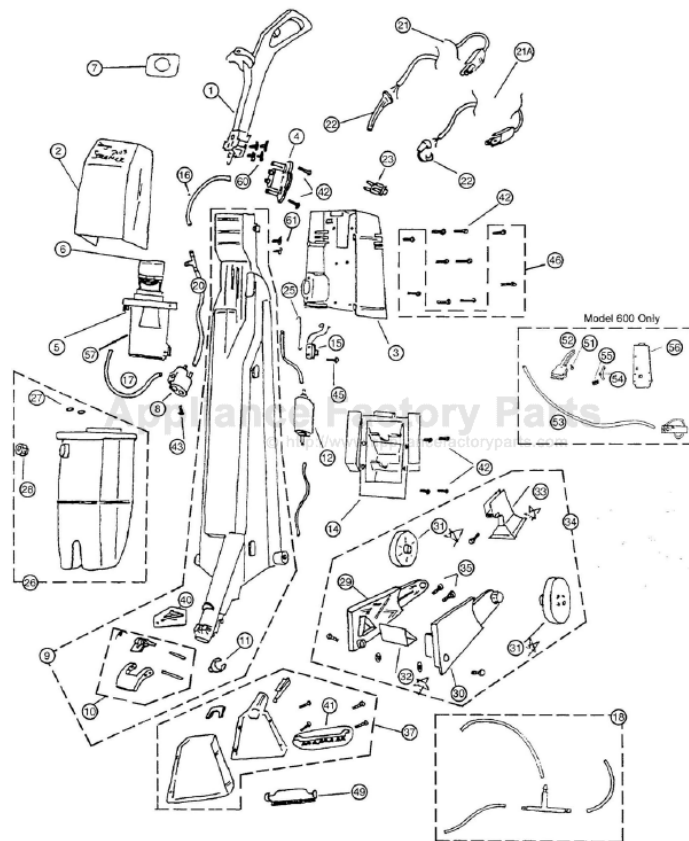

[Find Your Regina Vacuum Cleaner Parts - Select From 111 Models](#)

----- Manual continues below -----