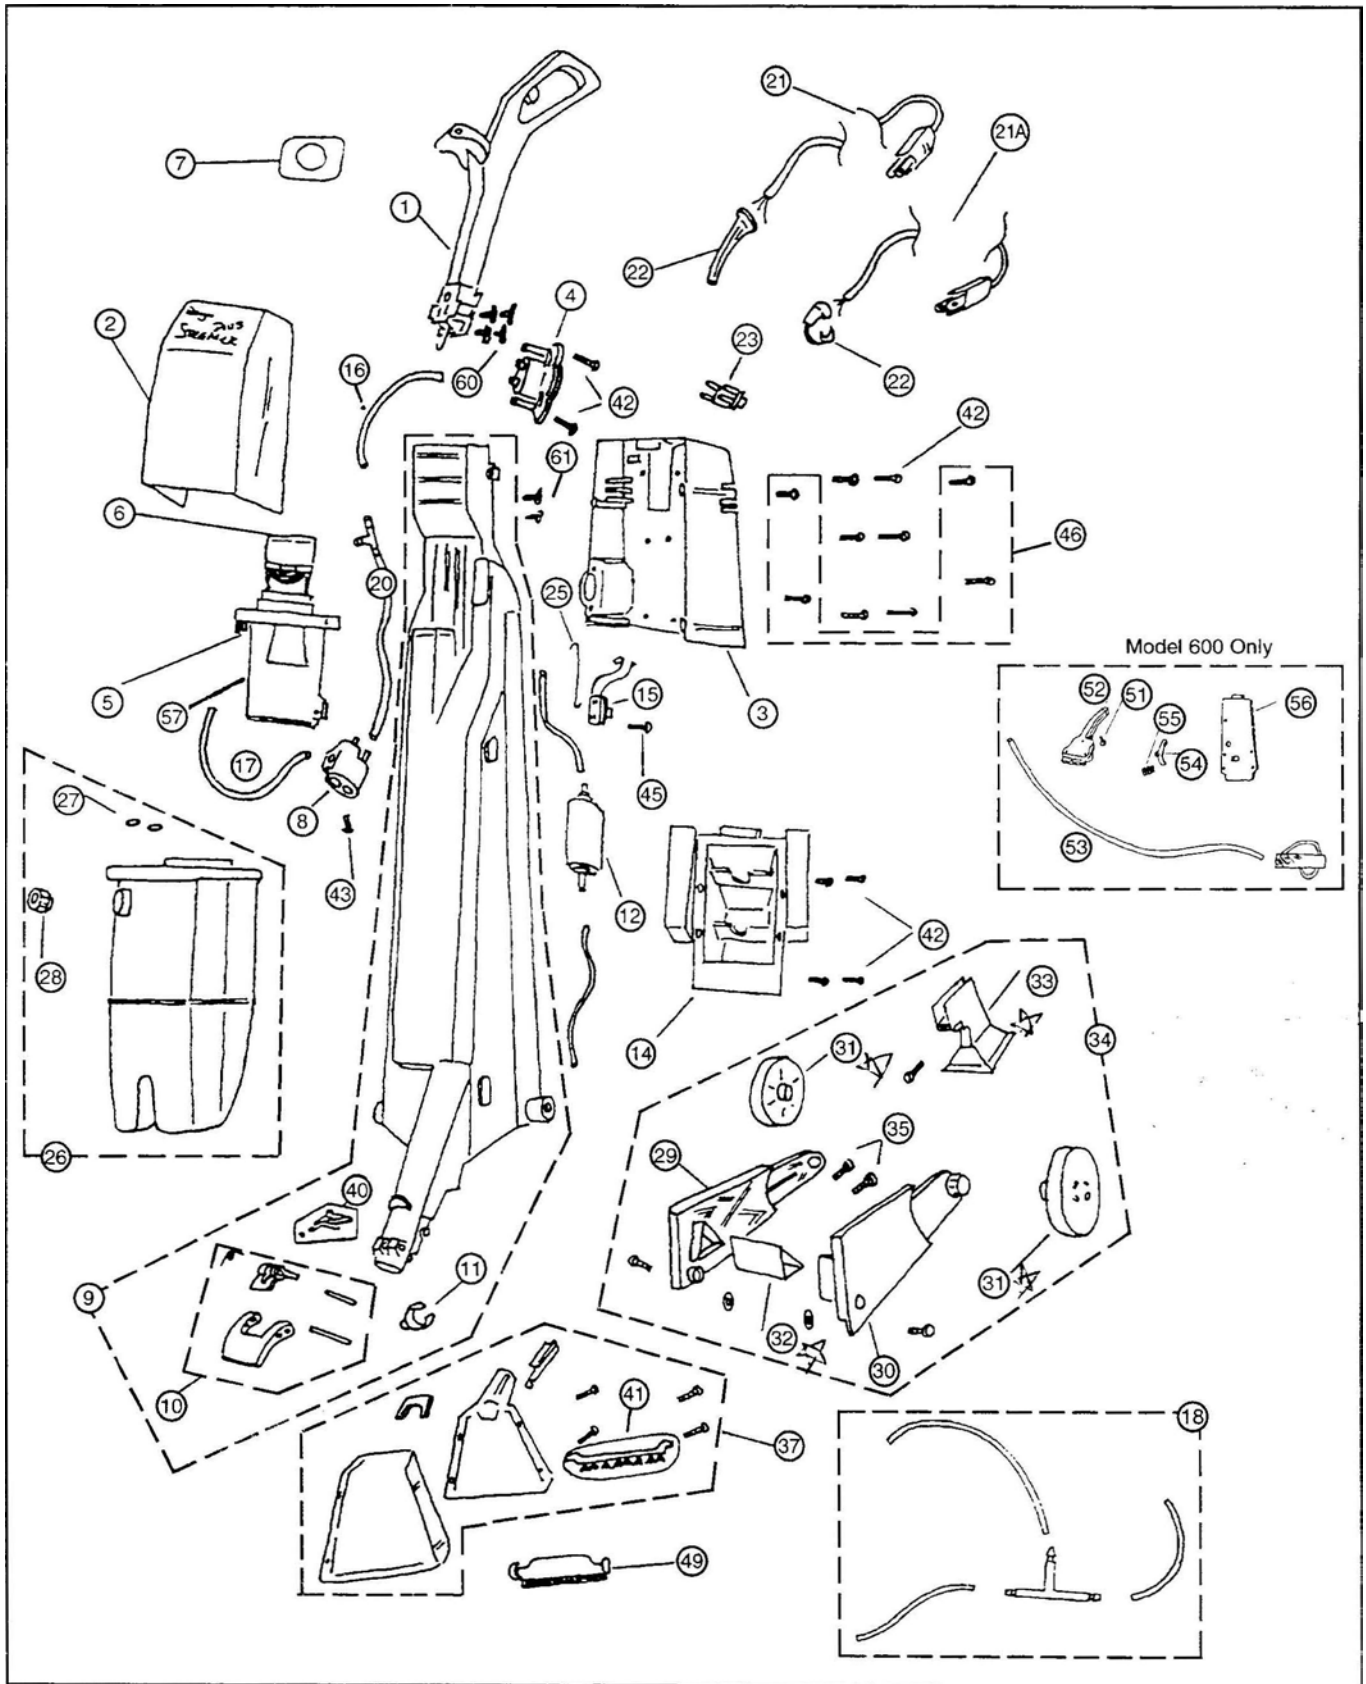

----- Manual continues below -----

REGINA Original & Replacement

STEAMER Models 600, 700, 776, 800

Original & Replacement

REGINA

STEAMER Models 600, 700, 776, 800

KEY	PART NO.	DESCRIPTION	KEY	PART NO.	DESCRIPTION
1	RE-095243701	Handle Ass'y 600, 700, 776	31	RE-52421P127	Wheel 600, 700, 776
1	RE-095243702	Handle Ass'y 800	31	RE-095244402	Wheel 800
2	RE-095254501	Front Housing Ass'y 600	32	RE-52433P184	Tie Bar Strut 600, 700, 776
2	RE-095255001	Front Housing Ass'y 700	32	RE-52433P127	Tie Bar Strut 800
2	RE-095255801	Front Housing Ass'y 776	33	RE-52412P184	Main Frame Stand 700, 776
2	RE-095255702	Front Housing Ass'y 800	33	RE-52412P127	Main Frame Stand 800
3	RE-52416P184	Rear Housing 600, 700, 776	34	RE-095247201	Wheel Ass'y 600 with Struts
3	RE-52416P127	Rear Housing 800	34	RE-095246501	Wheel Ass'y 700 with Struts
4	RE-952109G1	Bottle Docking Ass'y	34	RE-095250201	Wheel Ass'y 776 with Struts
5	RE-095246701	Motor & Separator Ass'y 600, 700, 776	34	RE-095244202	Wheel Ass'y 800 with Struts
5	RE-095244901	Motor & Separator Ass'y 800	35	RE-095250001	Packaged Fasteners
6	RE-52167P1AQ	Motor Cap		RE-52376P1	O-Ring 700, 776, 800 (Not Shown)
7	RE-52386P1	Motor Baffle	37	RE-95244001	Floor Nozzle Ass'y
8	RE-52432P127	Tank Block		RE-095243801	Upholstery Nozzle
9	RE-095254701	Main Frame Ass'y 600	39	RE-095256201	Pinch Tube & "O" Ring 700, 776, 800
9	RE-095255101	Main Frame Ass'y 700, 776	40	RE-095255401	Nipple Quick Connect 700, 776, 800
9	RE-095255102	Main Frame Ass'y 800			
10	RE-095254601	Lever Latch Ass'y 600, 700, 776	41	RE-52385	Floor Brush Strip
10	RE-095254602	Lever Latch Ass'y 800	42	RE-030039215	Screw - Rear Shield to Frame 600
11	RE-52427P227	Locking Ring	42	RE-030039015	Screw - Rear Shield to Frame 700, 776, 800
12	RE-095255301	Pump W/Nipple Ass'y 700, 776, 800			
	RE-52400P2	Pump Lead Ass'y 700, 776, 800 (Not Shown)	43	RE-03729	Screw - Tank Block
14	RE-524170303	Pump Cover 700, 776, 800		RE-03778	Screw - Ground (Not Shown)
15	RE-095255201	Pump Switch 700, 776, 800	45	RE-03794	Screw -- Pump Switch 700, 776, 800
16	RE-52024P2	Tube (Inner) to Docking Ass'y	46	RE-03754	Screw - Front to Rear Housing
17	RE-52024P3	Tube (Outer) to Block - Long	47	NLA	Pump Nipple 700, 776, 800
18	RE-095254901	Conn. "T" Hose Ass'y 600	48	RE-52422P184	Spray Tip, Upholstery 700, 776, 800
	RE-095255501	Conn. "T" Hose Ass'y 700, 776, 800	49	RE-095244301	Squeeze Ass'y 800
	RE-5251001	Check Valve (Not Shown)		RE-52430P127	Caddy Accessory (Not Shown) 800
20	RE-5251101	Tube, Check Valve	51	RE-03749	Screw - Manifold to Frame 600
21	RE-095254401	Power Cord Ass'y 600, 700	52	RE-095247601	Manifold Ass'y 600
21A	RE-095255601	Power Cord Ass'y 776, 800	53	RE-952024AG1	Tube Ass'y 600
22	RE-030039301	Strain Relief	54	RE-52000P2AA	Arm Flow Control 600
23	RE-52364P1	Switch 600, 700	55	RE-52002P1	Spring, Flow Arm 600
23	RE-52365P1	Switch 776, 800	56	RE-52019P284	Frame Cover 600
24	RE-03318	Wire Butt Connector	57	RE-095256301	Body Separator (Only)
25	RE-52068P1	Lower Control Wire 600		RE-053690029	Gasket Separator (Not Shown)
25	RE-52369P1	Lower Control Wire 700, 776, 800	59	RE-52384P127	Upholstery Brush 700, 776, 800
26	RE-095244801	Tank Ass'y 600, 700, 776	60	RE-030039215	Screw - Handle
26	RE-095244802	Tank Ass'y 800	61	RE-03754	Screw - Body Separator to Frame
27	RE-52044P1	Port Seals			
28	RE-52425P1	Tank Cap			
29	RE-52418P184	Strut Left 600, 700, 776			
29	RE-52418P127	Strut Left 800			
30	RE-52419P184	Strut Right 600, 700, 776			
30	RE-52419P127	Strut Right 800			