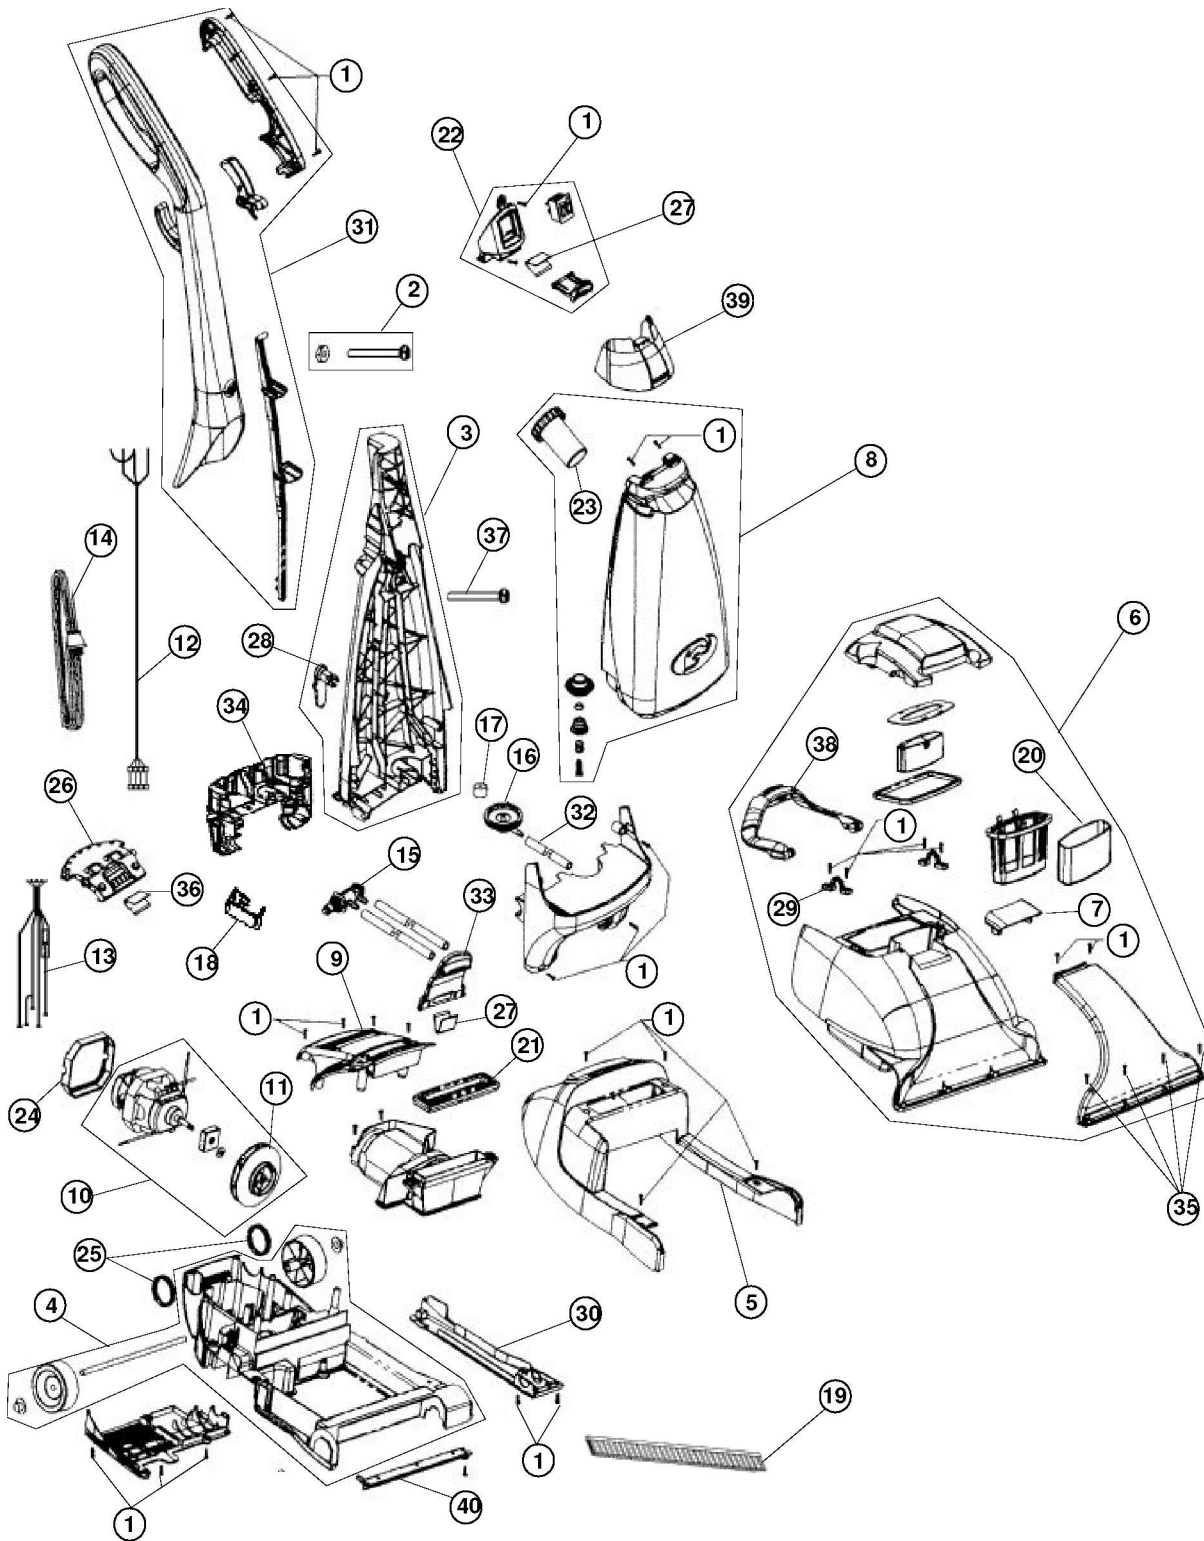

REGINA

4

Model No.
HDE300

Parts Listing / Price List

Model No.
HDE300

Item	Part Number	Models to Fit	Part Description
1	1-700130-000	HDE300	SCREW
2	2-710673-600	HDE300	HANDLE SCREW ASSEMBLY
3	9-710501-600	HDE300	LOWER HANDLE ASSEMBLY
4	2-710100-600	HDE300	BASE ASSEMBLY
5		HDE300	BASE COVER
6	2-HDE200-000	HDE300	DIRTY WATER TANK ASSEMBLY
7	2-700755-Q00	HDE300	HOSE DOOR ASSEMBLY
8	1-HDE100-000	HDE300	C.W. BOTTLE ASSEMBLY
9	1-700125-600	HDE300	MOTOR COVER BASE
10	9-710212-000	HDE300	MOTOR ASSEMBLY
11	2-710240-600	HDE300	FAN ASSEMBLY
12	1-710530-000	HDE300	UPPER WIRE HARNESS
13	1-710532-000	HDE300	MIDDLE WIRE HARNESS
14	1-700542-600	HDE300	POWER CORD - 25 ft.
15	2-700575-700	HDE300	VALVE ASSEMBLY/PORT HOSE
16	1-710580-000	HDE300	VALVE ADAPTOR PLATE
17	1-700595-600	HDE300	TANK ADAPTER SCREEN
18	1-700574-600	HDE300	VALVE COVER
19	2-710320-000	HDE300	BRUSH STRIP BAR
20	1-700750-600	HDE300	DW FOAM FILTER
21	1-710230-600	HDE300	DW SEAL - FAN HOUSING
22	2-710551-600	HDE300	SWITCH PLATE ASSEMBLY
23	2-700805-B00	HDE300	C.W. TANK FILL CAP
24	1-700210-600	HDE300	REAR MOTOR MOUNT
25	1-700510-000	HDE300	LOWER HANDLE PIVOT
26	1-700135-B00	HDE300	BASE HANDLE LOCK
27	1-700140-000	HDE300	LATCH SPRING
28	1-720120-600	HDE300	CORD HOOK
29	1-700732-B00	HDE300	CARRY HANDLE CLAMP
30	1-700115-600	HDE300	BASE BELT COVER
31	9-710114-600	HDE300	UPPER HANDLE ASSEMBLY
32	1-700567-600	HDE300	21" TUBING valve/spray plate
33	1-700735-B00	HDE300	DW COVER LATCH
34	1-710502-600	HDE300	LOWER HANDLE BOTTOM

4

Parts Listing / Price List

Model No.
HDE300

Item	Part Number	Models to Fit	Part Description
35	1-700155-000	HDE300	SCREW
36	1-700142-000	HDE300	HANDLE RELEASE SPRING
37	1-710672-600	HDE300	LOWER HANDLE SCREW
38	1-700730-600	HDE300	D.W. TANK CARRY HANDLE
39	1-700860-600	HDE300	C.W. TANK CARRY HANDLE
40	2-700150-600	HDE300	SPRAY PLATE ASSEMBLY