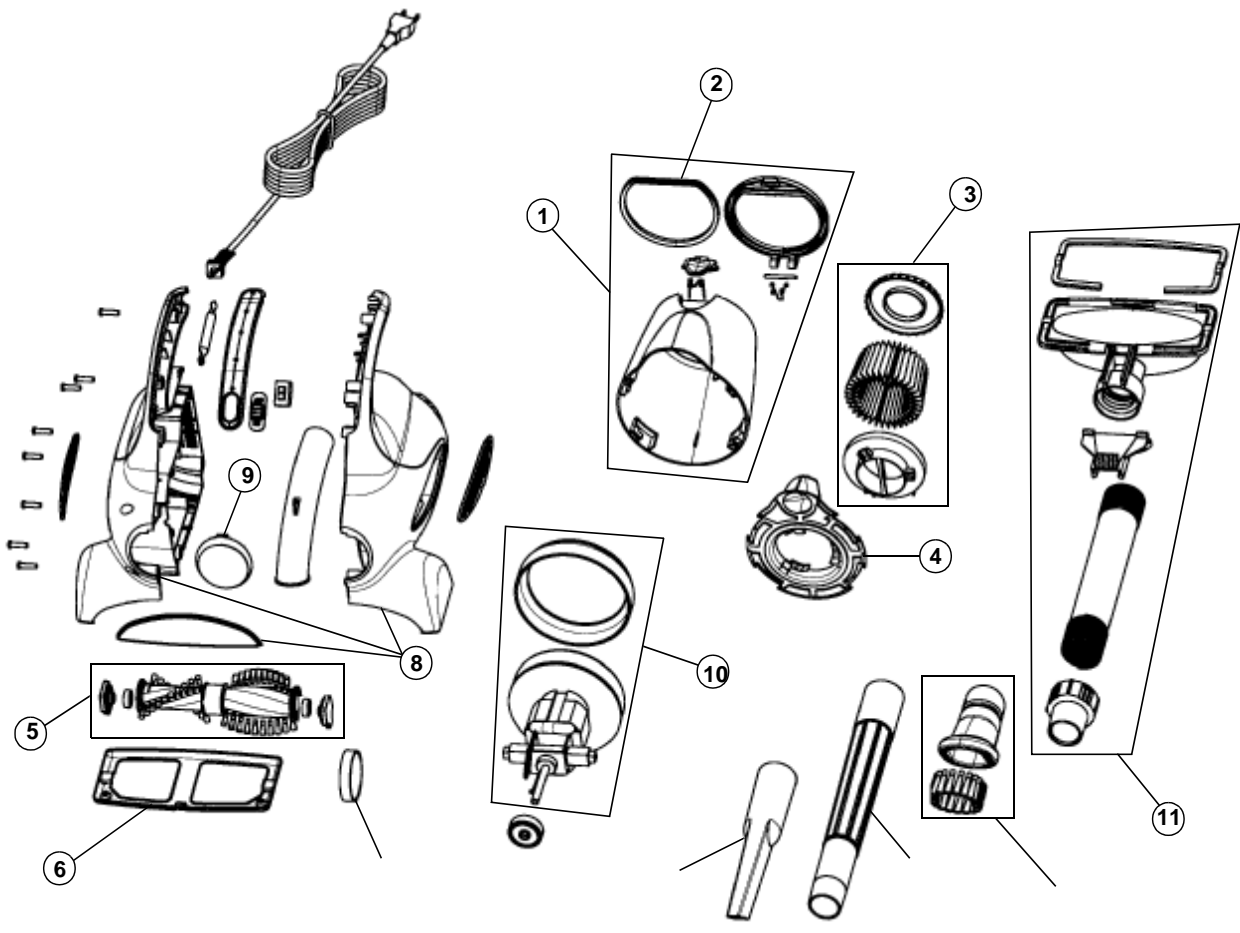

This Owner's Manual is provided and hosted by [Appliance Factory Parts](#).

Royal 0100 Owner's Manual

[Shop genuine replacement parts for Royal 0100](#)

[Find Your Royal Vacuum Cleaner Parts - Select From 772 Models](#)

----- Manual continues below -----

Item	Part Number	Model's To Fit	Part Description
1	RO-DJ0300	0100	DIRT CUP ASSEMBLY
2	RO-DJ0310	0100	GASKET - DIRT CUP DOOR
3	RO-DJ0360	0100	F-9 / HEPA FILTER ASSEMBLY
4	RO-DJ0380	0100	FILTER ADAPTOR
5	RO-DJ0130	0100	BRUSH ROLL ASSEMBLY
6	RO-DJ0180	0100	NOZZLE GUARD
7	RO-116214	0100	STYLE 17 BELT
8	RO-DJ0100	0100	HOUSING ASSEMBLY - LEFT / RIGHT
9	RO-DJ0150	0100	NOZZLE CAP