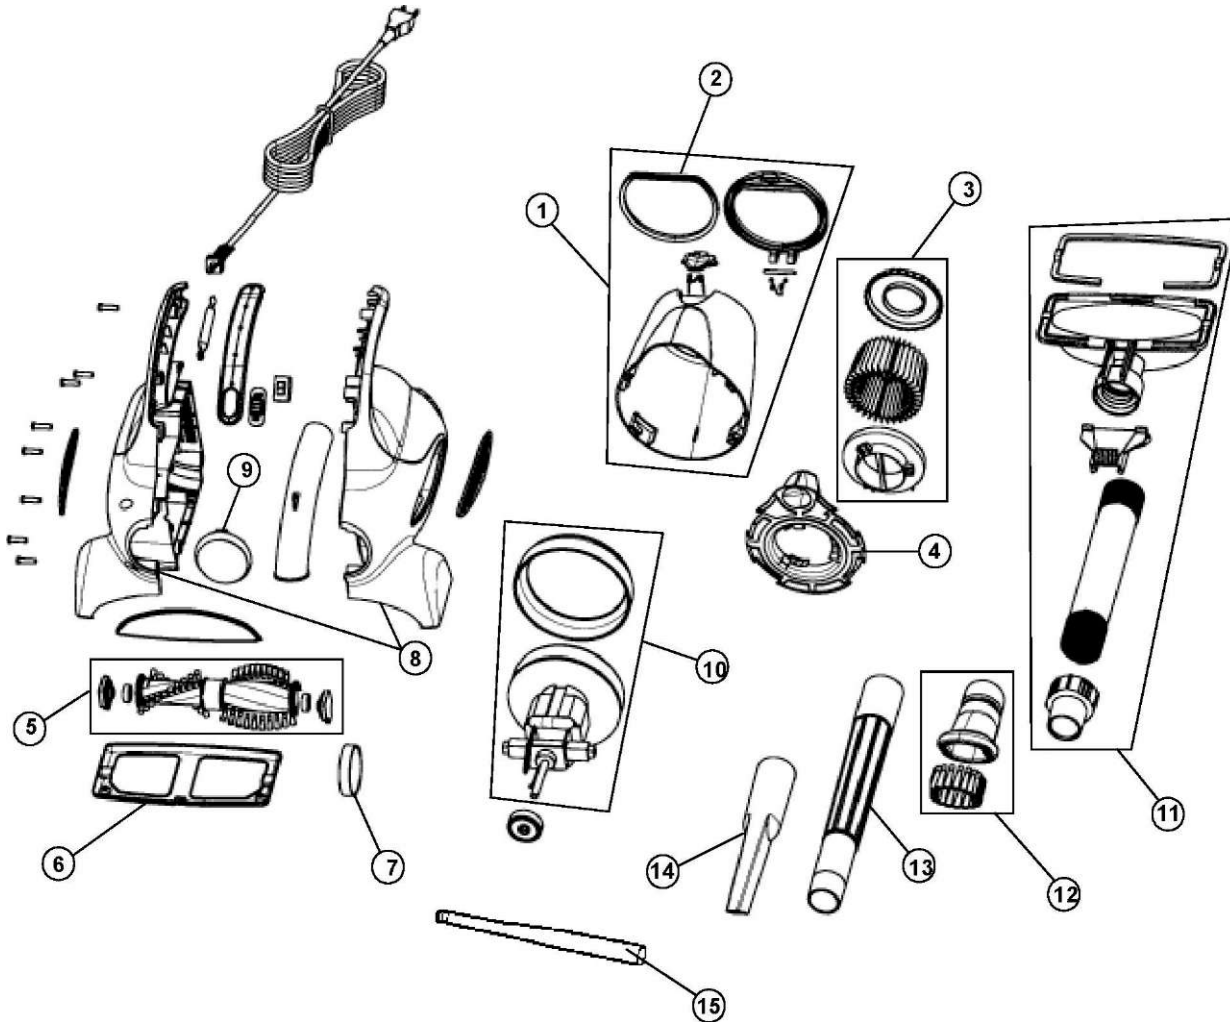

Classic

ASSEMBLY SCHEMATIC

0100
0105

Item	Part Number	Model's To Fit	Part Description
1	2DJ0300000	0100, 0105	DIRT CUP ASSEMBLY - SMOKE
2	1DJ0310600	0100, 0105	GASKET - DIRT CUP DOOR
3	3DJ0360000	0100, 0105	F-9 / HEPA FILTER ASSEMBLY
4	2DJ0380000	0100, 0105	FILTER ADAPTOR
5	2DJ0130000	0100, 0105	BRUSH ROLL ASSEMBLY
6	1DJ0180000	0100, 0105	NOZZLE GUARD
7	1116214000	0100, 0105	STYLE 17 BELT
8	2DJ0100000	0100	HOUSING ASSEMBLY - LEFT / RIGHT - RED
		0105	HOUSING ASSEMBLY - LEFT / RIGHT - BLUE
9	1DJ0150600	0100, 0105	NOZZLE CAP
10	2DJ0110000	0100, 0105	MOTOR ASSEMBLY
11	2DJ0400600	0100, 0105	HOSE ASSEMBLY
12	2DJ0415600	0100, 0105	UPHOLSTRY TOOL BRUSH ASSEMBLY
13	1DJ0600600	0100, 0105	EXTENSION WAND
14	1DJ0425600	0100, 0105	CREVICE TOOL
15	1880262000	0100, 0105	BELT LIFTER