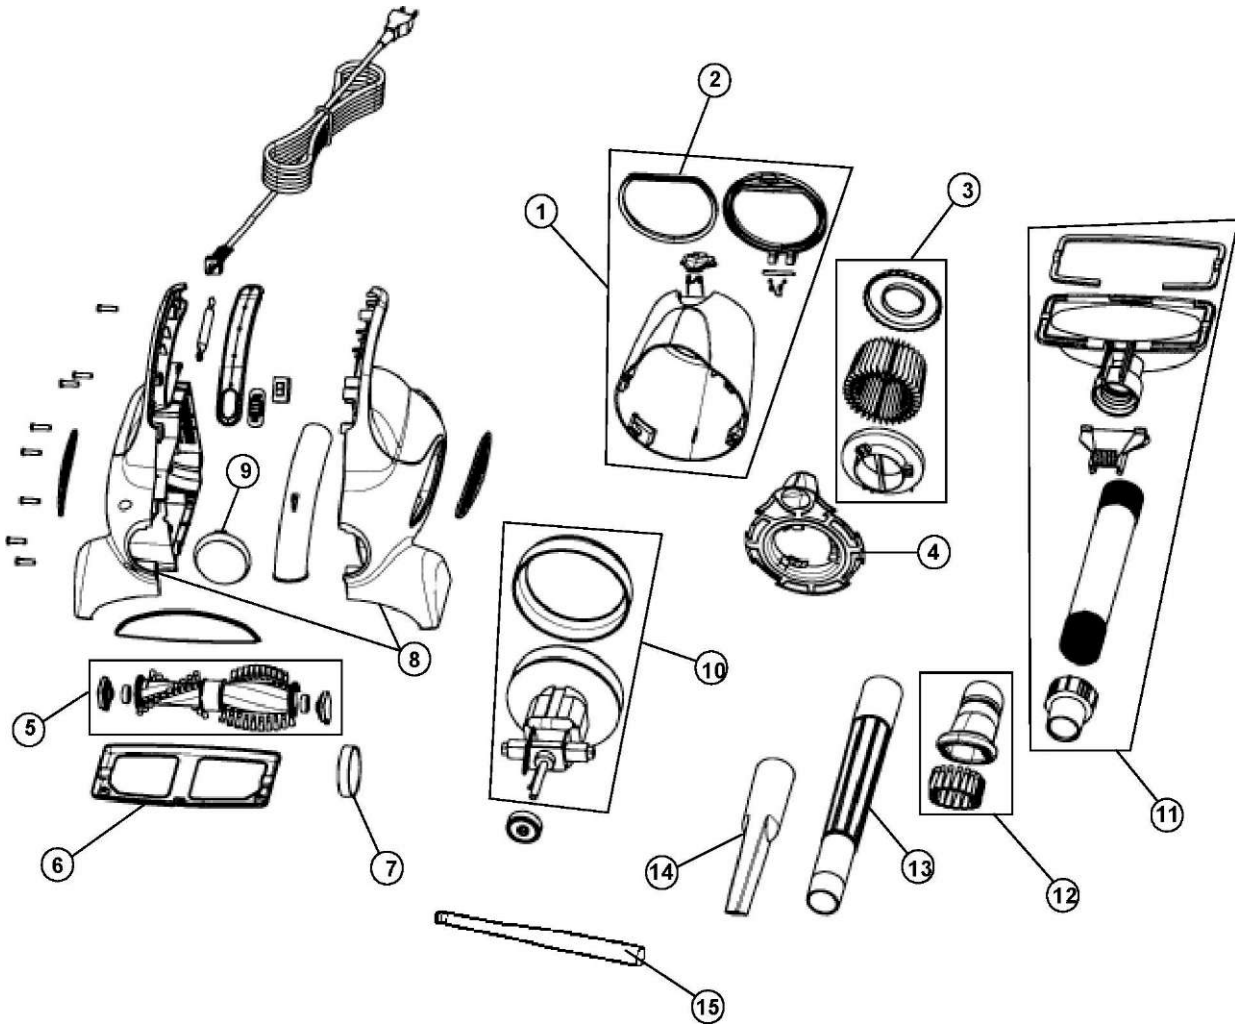

# Royal 0105 Owner's Manual

[Shop genuine replacement parts for Royal 0105](#)

[Find Your Royal Vacuum Cleaner Parts - Select From 772 Models](#)

----- Manual continues below -----

## ASSEMBLY SCHEMATIC

0100  
0105

Item	Part Number	Model's To Fit	Part Description
1	2DJ0300000	0100, 0105	DIRT CUP ASSEMBLY - SMOKE
2	1DJ0310600	0100, 0105	GASKET - DIRT CUP DOOR
3	3DJ0360000	0100, 0105	F-9 / HEPA FILTER ASSEMBLY
4	2DJ0380000	0100, 0105	FILTER ADAPTOR
5	2DJ0130000	0100, 0105	BRUSH ROLL ASSEMBLY
6	1DJ0180000	0100, 0105	NOZZLE GUARD
7	1116214000	0100, 0105	STYLE 17 BELT
8	2DJ0100000	0100	HOUSING ASSEMBLY - LEFT / RIGHT - RED
		0105	HOUSING ASSEMBLY - LEFT / RIGHT - BLUE
9	1DJ0150600	0100, 0105	NOZZLE CAP
10	2DJ0110000	0100, 0105	MOTOR ASSEMBLY
11	2DJ0400600	0100, 0105	HOSE ASSEMBLY
12	2DJ0415600	0100, 0105	UPHOLSTRY TOOL BRUSH ASSEMBLY
13	1DJ0600600	0100, 0105	EXTENSION WAND
14	1DJ0425600	0100, 0105	CREVICE TOOL
15	1880262000	0100, 0105	BELT LIFTER