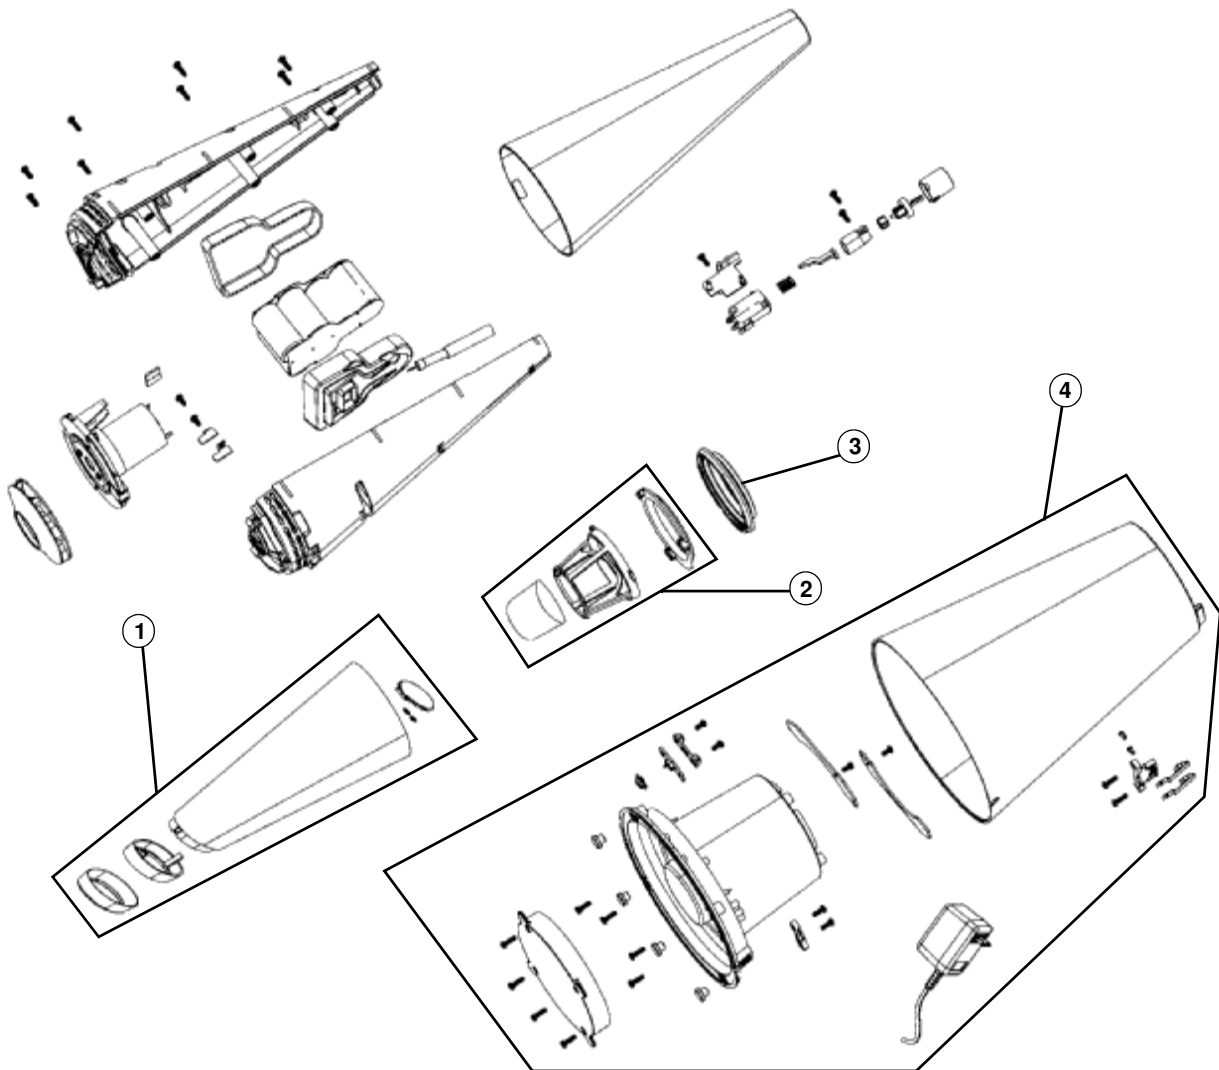

This Owner's Manual is provided and hosted by [Appliance Factory Parts](#).

Royal 0212 Owner's Manual

[Shop genuine replacement parts for Royal 0212](#)

[Find Your Royal Vacuum Cleaner Parts - Select From 772 Models](#)

----- Manual continues below -----

KONE™

MODEL NO.

0212
0213BLU
0213CHM
0213CHR
0213PLM
0213PNK

KONE™

PART LISTING

Item	Part Number	Model's To Fit	Part Description
1	2DN1000000	0212	DIRT CUP ASSEMBLY - WHITE
	2DN1000BLU	0213BLU	DIRT CUP ASSEMBLY - BLUE
	2DN1000CHM	0213CHM	DIRT CUP ASSEMBLY - CHAMPAGNE
	2DN1000CHR	0213CHR	DIRT CUP ASSEMBLY - CHARCOAL
	2DN1000PLM	0213PLM	DIRT CUP ASSEMBLY - PLUM
	2DN1000PNK	0213PNK	DIRT CUP ASSEMBLY - PINK
2	2DN0980000	ALL	F-17 FILTER
3	1DN1101000	ALL	FILTER ADAPTOR
4	2DN1200000	0212	CHARGER BASE ASSEMBLY - ILLUMINATE
	2DN1200BLU	0213BLU	CHARGER BASE ASSEMBLY - BLUE
	2DN1200CHM	0213CHM	CHARGER BASE ASSEMBLY - CHAMPAGNE
	2DN1200CHR	0213CHR	CHARGER BASE ASSEMBLY - CHARCOAL
	2DN1200PLM	0213PLM	CHARGER BASE ASSEMBLY - PLUM
	2DN1200PNK	0213PNK	CHARGER BASE ASSEMBLY - PINK