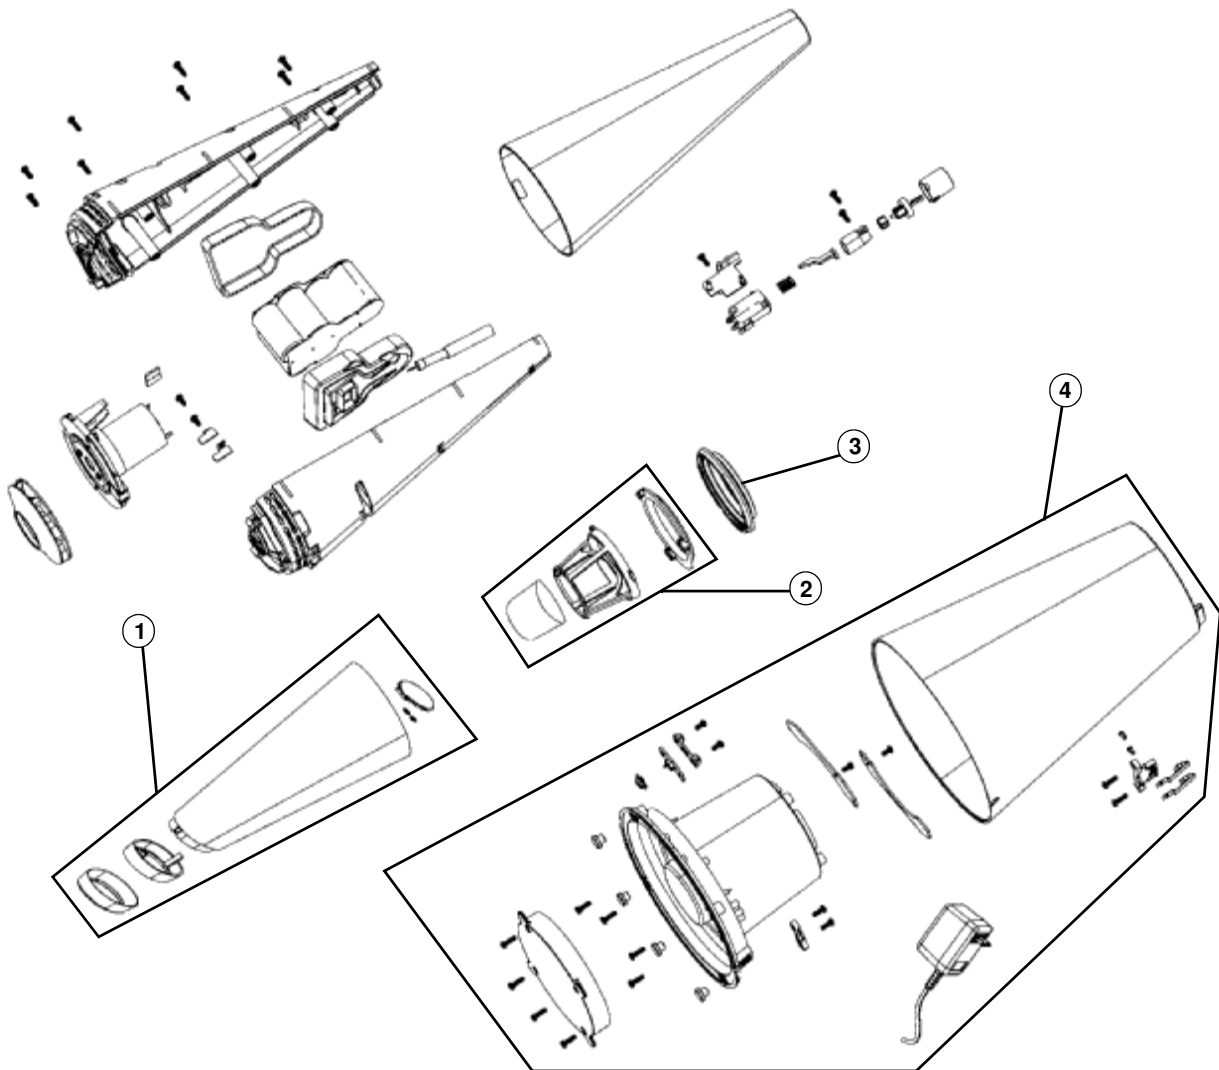

KONE™

MODEL NO.

0212
0213BLU
0213CHM
0213CHR
0213PLM
0213PNK