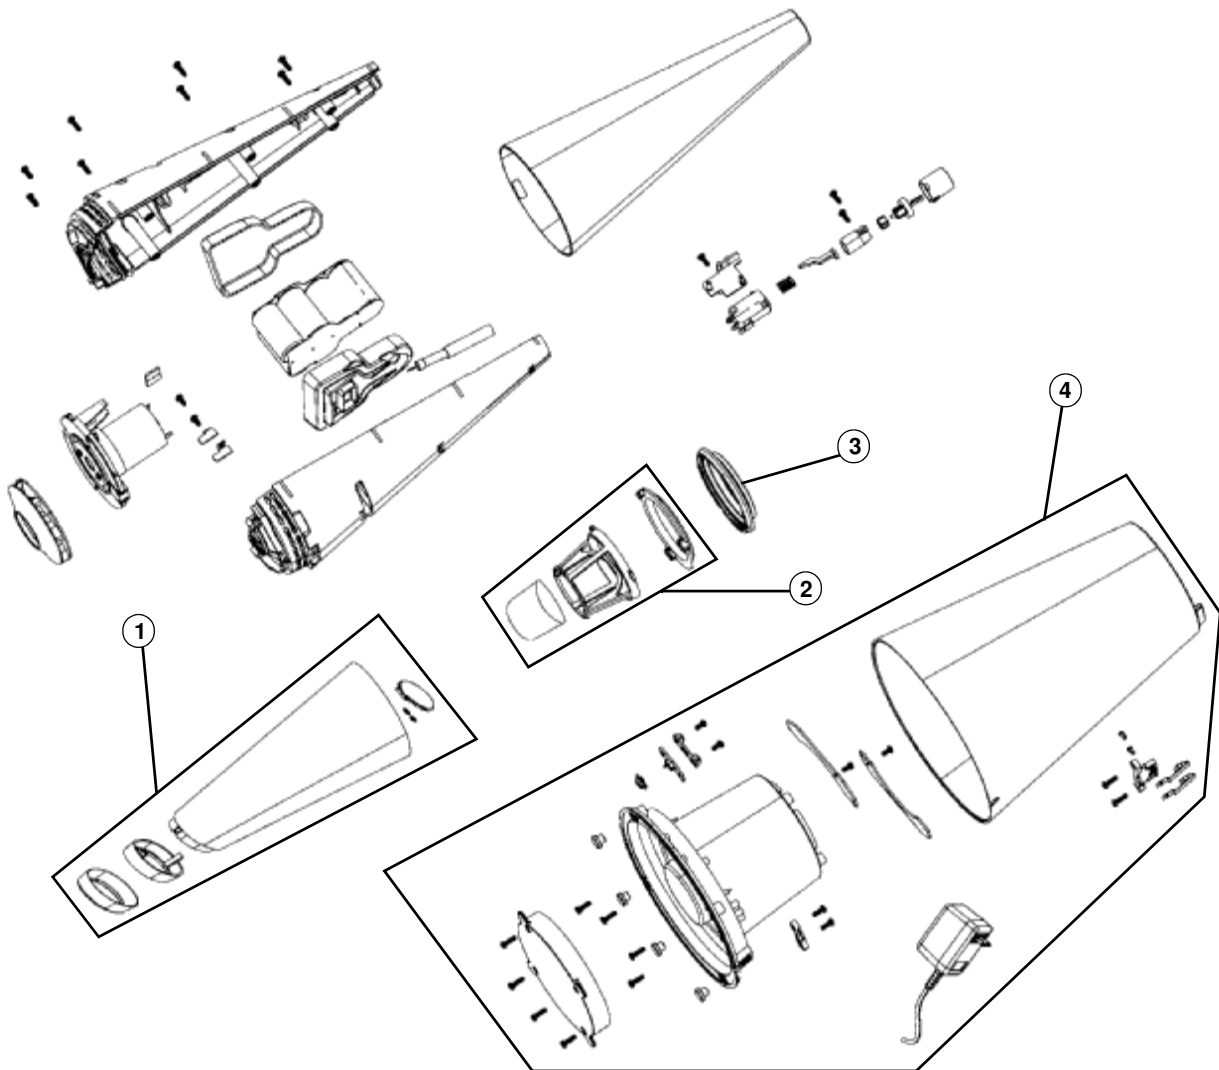

This Owner's Manual is provided and hosted by [Appliance Factory Parts](#).

Royal 0213CHR Owner's Manual

[Shop genuine replacement parts for Royal 0213CHR](#)

[Find Your Royal Vacuum Cleaner Parts - Select From 772 Models](#)

----- Manual continues below -----

KONE™

MODEL NO.

0212
0213BLU
0213CHM
0213CHR
0213PLM
0213PNK

KONE™

PART LISTING

| Item | Part Number | Model's To Fit | Part Description |
|------|-------------|----------------|------------------------------------|
| 1 | 2DN1000000 | 0212 | DIRT CUP ASSEMBLY - WHITE |
| | 2DN1000BLU | 0213BLU | DIRT CUP ASSEMBLY - BLUE |
| | 2DN1000CHM | 0213CHM | DIRT CUP ASSEMBLY - CHAMPAGNE |
| | 2DN1000CHR | 0213CHR | DIRT CUP ASSEMBLY - CHARCOAL |
| | 2DN1000PLM | 0213PLM | DIRT CUP ASSEMBLY - PLUM |
| | 2DN1000PNK | 0213PNK | DIRT CUP ASSEMBLY - PINK |
| 2 | 2DN0980000 | ALL | F-17 FILTER |
| 3 | 1DN1101000 | ALL | FILTER ADAPTOR |
| 4 | 2DN1200000 | 0212 | CHARGER BASE ASSEMBLY - ILLUMINATE |
| | 2DN1200BLU | 0213BLU | CHARGER BASE ASSEMBLY - BLUE |
| | 2DN1200CHM | 0213CHM | CHARGER BASE ASSEMBLY - CHAMPAGNE |
| | 2DN1200CHR | 0213CHR | CHARGER BASE ASSEMBLY - CHARCOAL |
| | 2DN1200PLM | 0213PLM | CHARGER BASE ASSEMBLY - PLUM |
| | 2DN1200PNK | 0213PNK | CHARGER BASE ASSEMBLY - PINK |