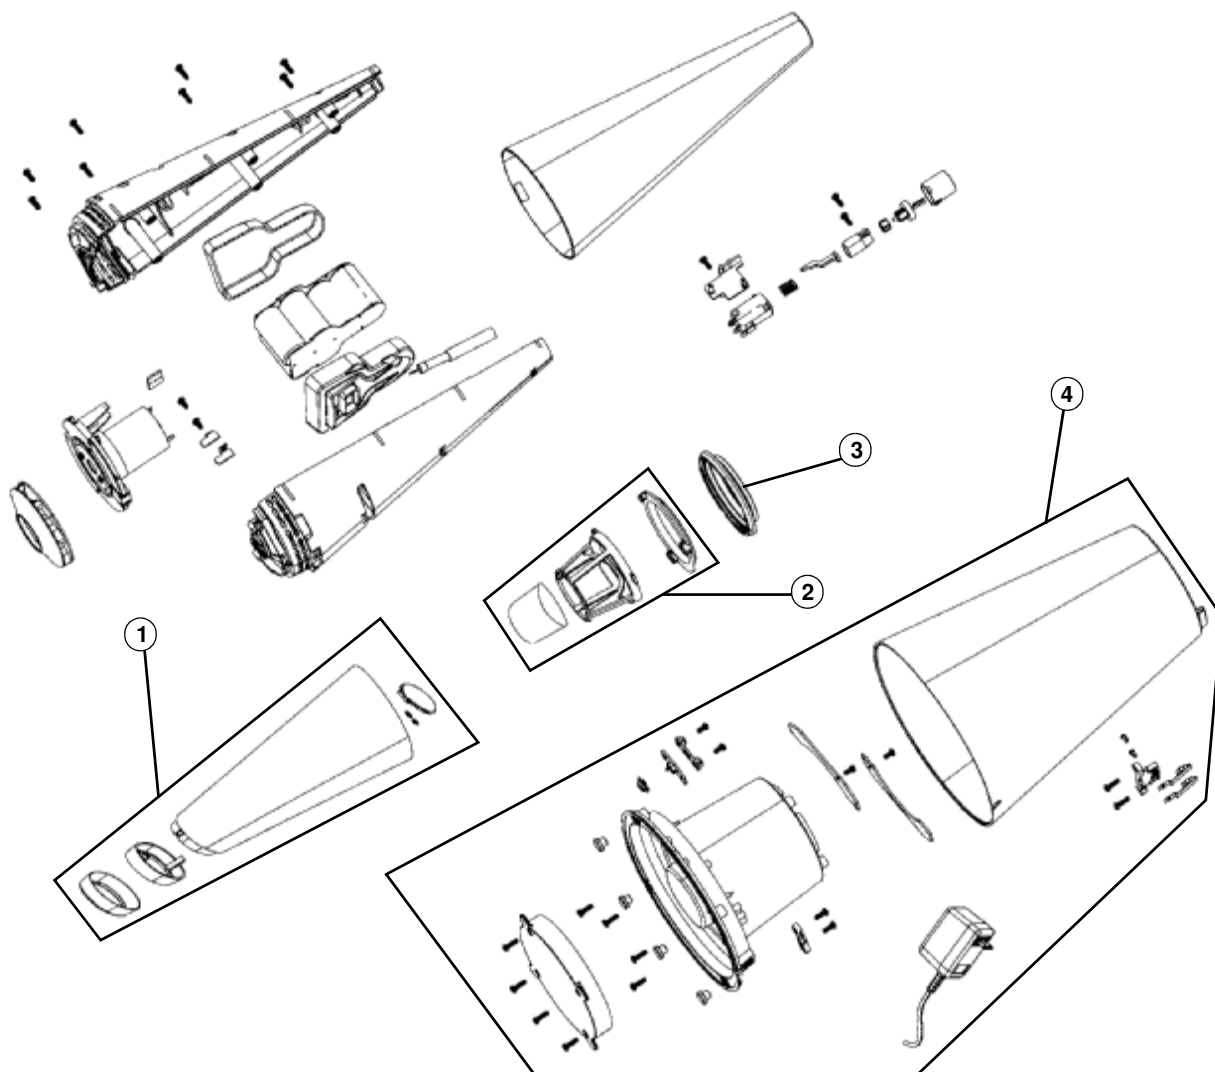

# KONE™

MODEL NO.

0212  
0213BLU  
0213CHM  
0213CHR  
0213PLM  
0213PNK

## PART LISTING

Item	Part Number	Model's To Fit	Part Description
1	2DN1000000	0212	DIRT CUP ASSEMBLY - WHITE
	2DN1000BLU	0213BLU	DIRT CUP ASSEMBLY - BLUE
	2DN1000CHM	0213CHM	DIRT CUP ASSEMBLY - CHAMPAGNE
	2DN1000CHR	0213CHR	DIRT CUP ASSEMBLY - CHARCOAL
	2DN1000PLM	0213PLM	DIRT CUP ASSEMBLY - PLUM
	2DN1000PNK	0213PNK	DIRT CUP ASSEMBLY - PINK
2	2DN0980000	ALL	F-17 FILTER
3	1DN1101000	ALL	FILTER ADAPTOR
4	2DN1200000	0212	CHARGER BASE ASSEMBLY - ILLUMINATE
	2DN1200BLU	0213BLU	CHARGER BASE ASSEMBLY - BLUE
	2DN1200CHM	0213CHM	CHARGER BASE ASSEMBLY - CHAMPAGNE
	2DN1200CHR	0213CHR	CHARGER BASE ASSEMBLY - CHARCOAL
	2DN1200PLM	0213PLM	CHARGER BASE ASSEMBLY - PLUM
	2DN1200PNK	0213PNK	CHARGER BASE ASSEMBLY - PINK