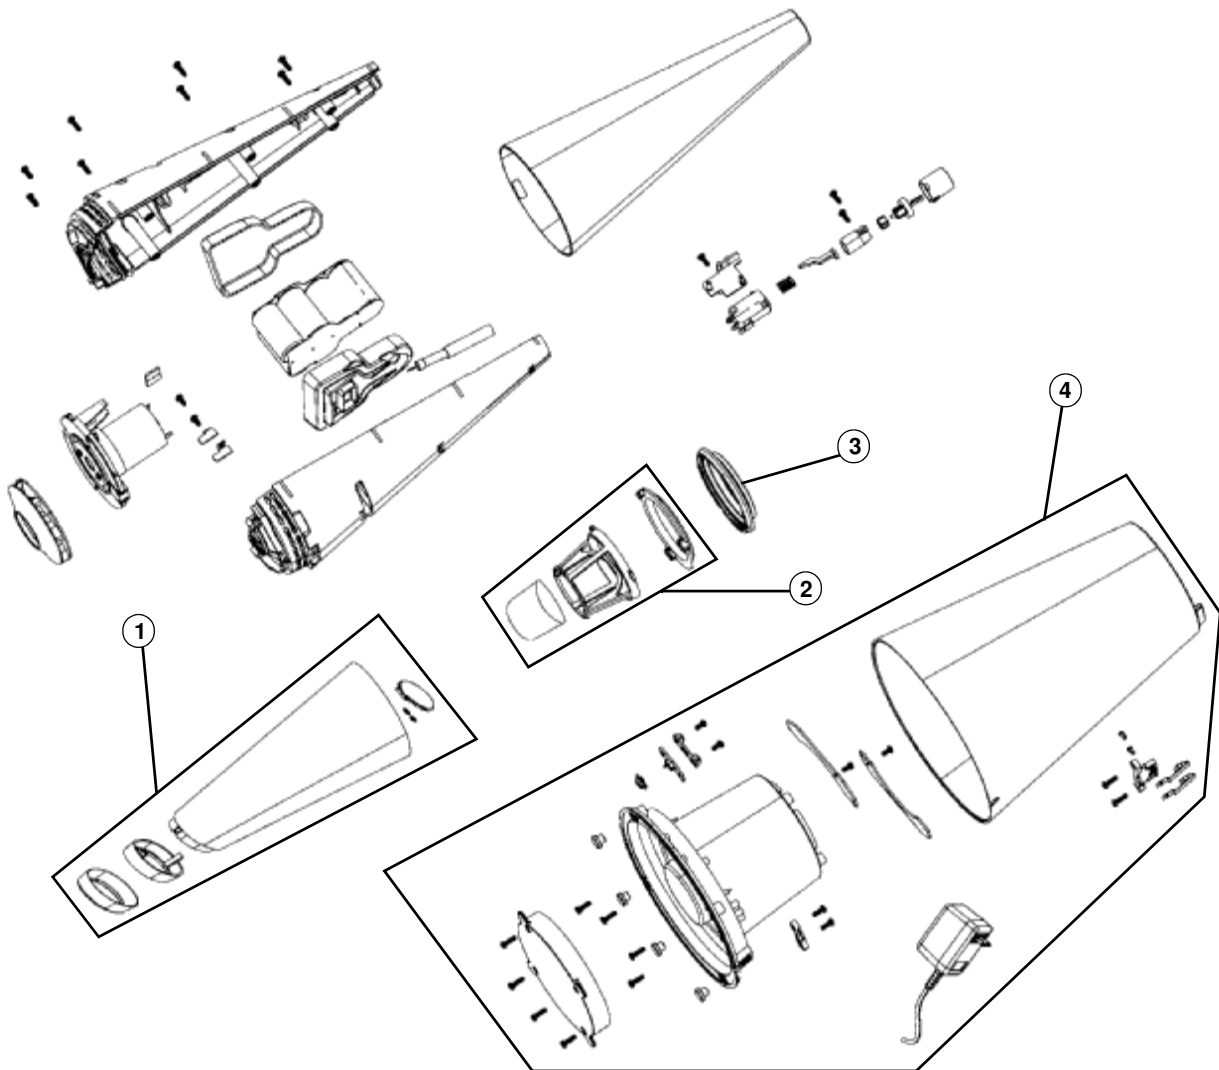

This Owner's Manual is provided and hosted by [Appliance Factory Parts](#).

Royal 0213PNK Owner's Manual

[Shop genuine replacement parts for Royal 0213PNK](#)

[Find Your Royal Vacuum Cleaner Parts - Select From 772 Models](#)

----- Manual continues below -----

KONE™

MODEL NO.

0212
0213BLU
0213CHM
0213CHR
0213PLM
0213PNK

KONE™

PART LISTING

Item	Part Number	Model's To Fit	Part Description
1	2DN1000000	0212	DIRT CUP ASSEMBLY - WHITE
	2DN1000BLU	0213BLU	DIRT CUP ASSEMBLY - BLUE
	2DN1000CHM	0213CHM	DIRT CUP ASSEMBLY - CHAMPAGNE
	2DN1000CHR	0213CHR	DIRT CUP ASSEMBLY - CHARCOAL
	2DN1000PLM	0213PLM	DIRT CUP ASSEMBLY - PLUM
	2DN1000PNK	0213PNK	DIRT CUP ASSEMBLY - PINK
2	2DN0980000	ALL	F-17 FILTER
3	1DN1101000	ALL	FILTER ADAPTOR
4	2DN1200000	0212	CHARGER BASE ASSEMBLY - ILLUMINATE
	2DN1200BLU	0213BLU	CHARGER BASE ASSEMBLY - BLUE
	2DN1200CHM	0213CHM	CHARGER BASE ASSEMBLY - CHAMPAGNE
	2DN1200CHR	0213CHR	CHARGER BASE ASSEMBLY - CHARCOAL
	2DN1200PLM	0213PLM	CHARGER BASE ASSEMBLY - PLUM
	2DN1200PNK	0213PNK	CHARGER BASE ASSEMBLY - PINK