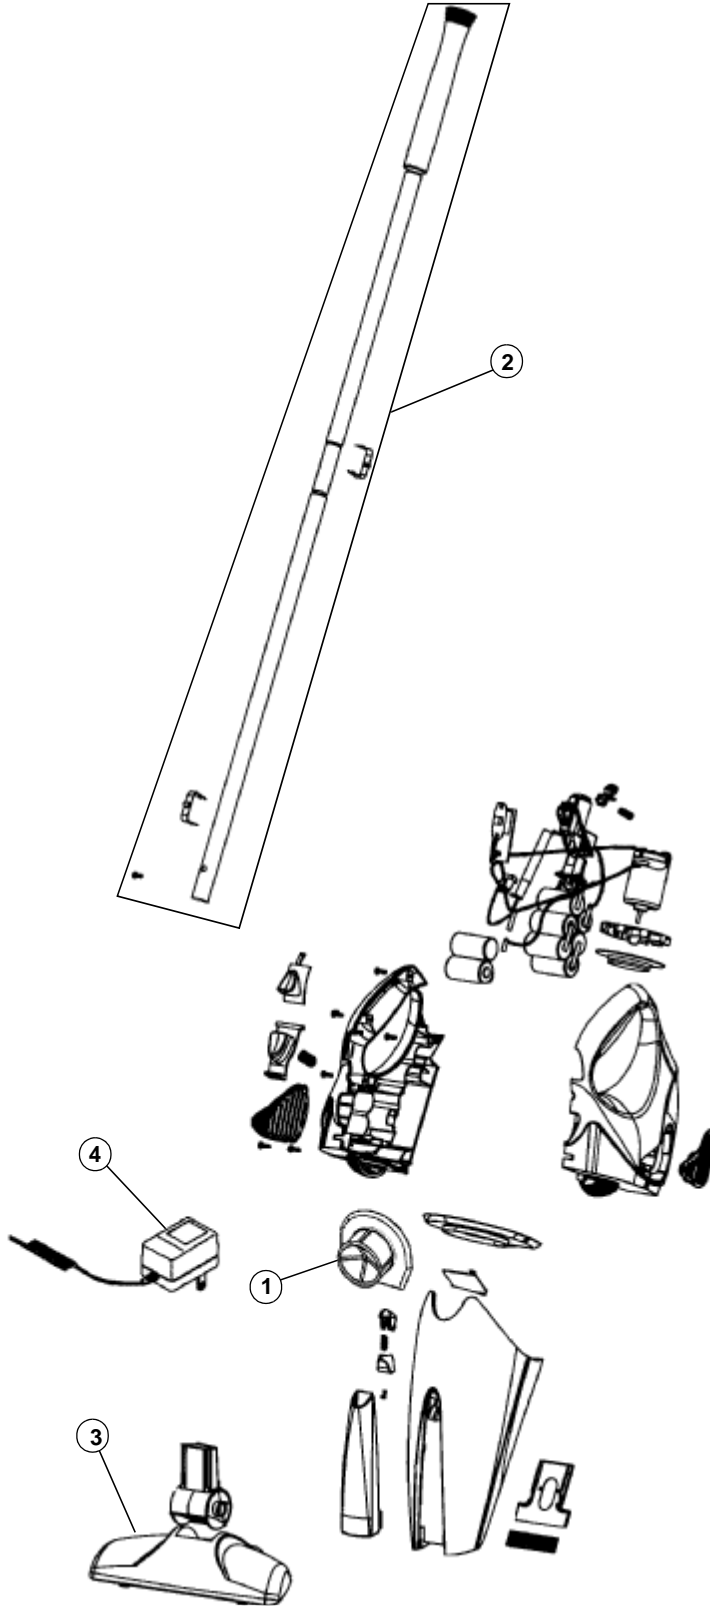

# Royal 0802 Owner's Manual

[Shop genuine replacement parts for Royal 0802](#)

[Find Your Royal Vacuum Cleaner Parts - Select From 772 Models](#)

----- Manual continues below -----

## ASSEMBLY SCHEMATIC

0802

PART LISTING

MODEL NO.

0802

Item	Part Number	Model's To Fit	Part Description
1	3ME1950001	0802	F-4 / UNIVERSAL FILTER ASSEMBLY
2	2DL1000000	0802	HANDLE ASSEMBLY
3	2DL2000000	0802	FLOOR BRUSH ASSEMBLY
4	2DL3000000	0802	CHARGER