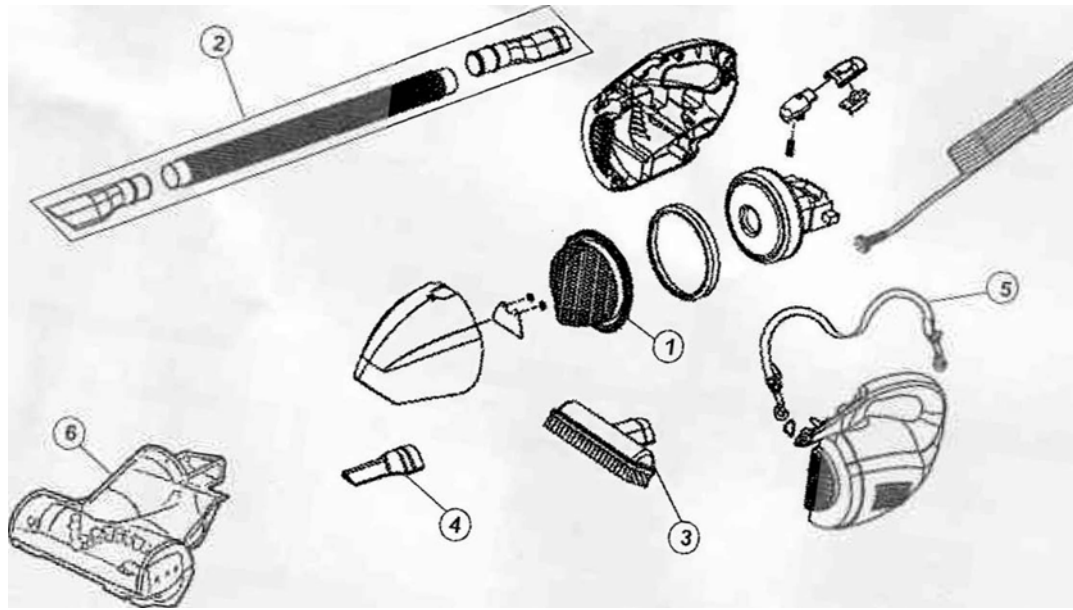

This Owner's Manual is provided and hosted by [Appliance Factory Parts](#).

Royal 08215 Owner's Manual

[Shop genuine replacement parts for Royal 08215](#)

[Find Your Royal Vacuum Cleaner Parts - Select From 772 Models](#)

----- Manual continues below -----

Item	Part Number	Model's To Fit	Part Description
1	3200550001	08200, 08201, 08210, 08215X	FILTER PACKAGE
	3DEA950Q01	08200, 08201, 08210, 08215X	F-5 / UNIVERSAL FILTER ASSEMBLY CLEANERS W/MFG CODE PRIOR TO 01/05 ALSO NEED # 7 FILTER ADAPTOR
2	2200560600	08200, 08201	FLEXIBLE HOSE ASSEMBLY
	2082132600	08210, 08215X	FLEXIBLE HOSE ASSEMBLY
3	2200570600	08200, 08201	FLOOR BRUSH ASSEMBLY
	2082170600	08210, 08215X	FLOOR BRUSH ASSEMBLY
4	1200580600	08200, 08201	CREVICE TOOL
	1082131600	08210, 08215X	CREVICE TOOL
5	2200585000	08200, 08201, 08210, 08215X	SHOULDER STRAP
6	2082115000	08210, 08215X	TURBO TOOL
7	1DAA900B00	08200, 08201, 08210, 08215X	FILTER ADAPTOR